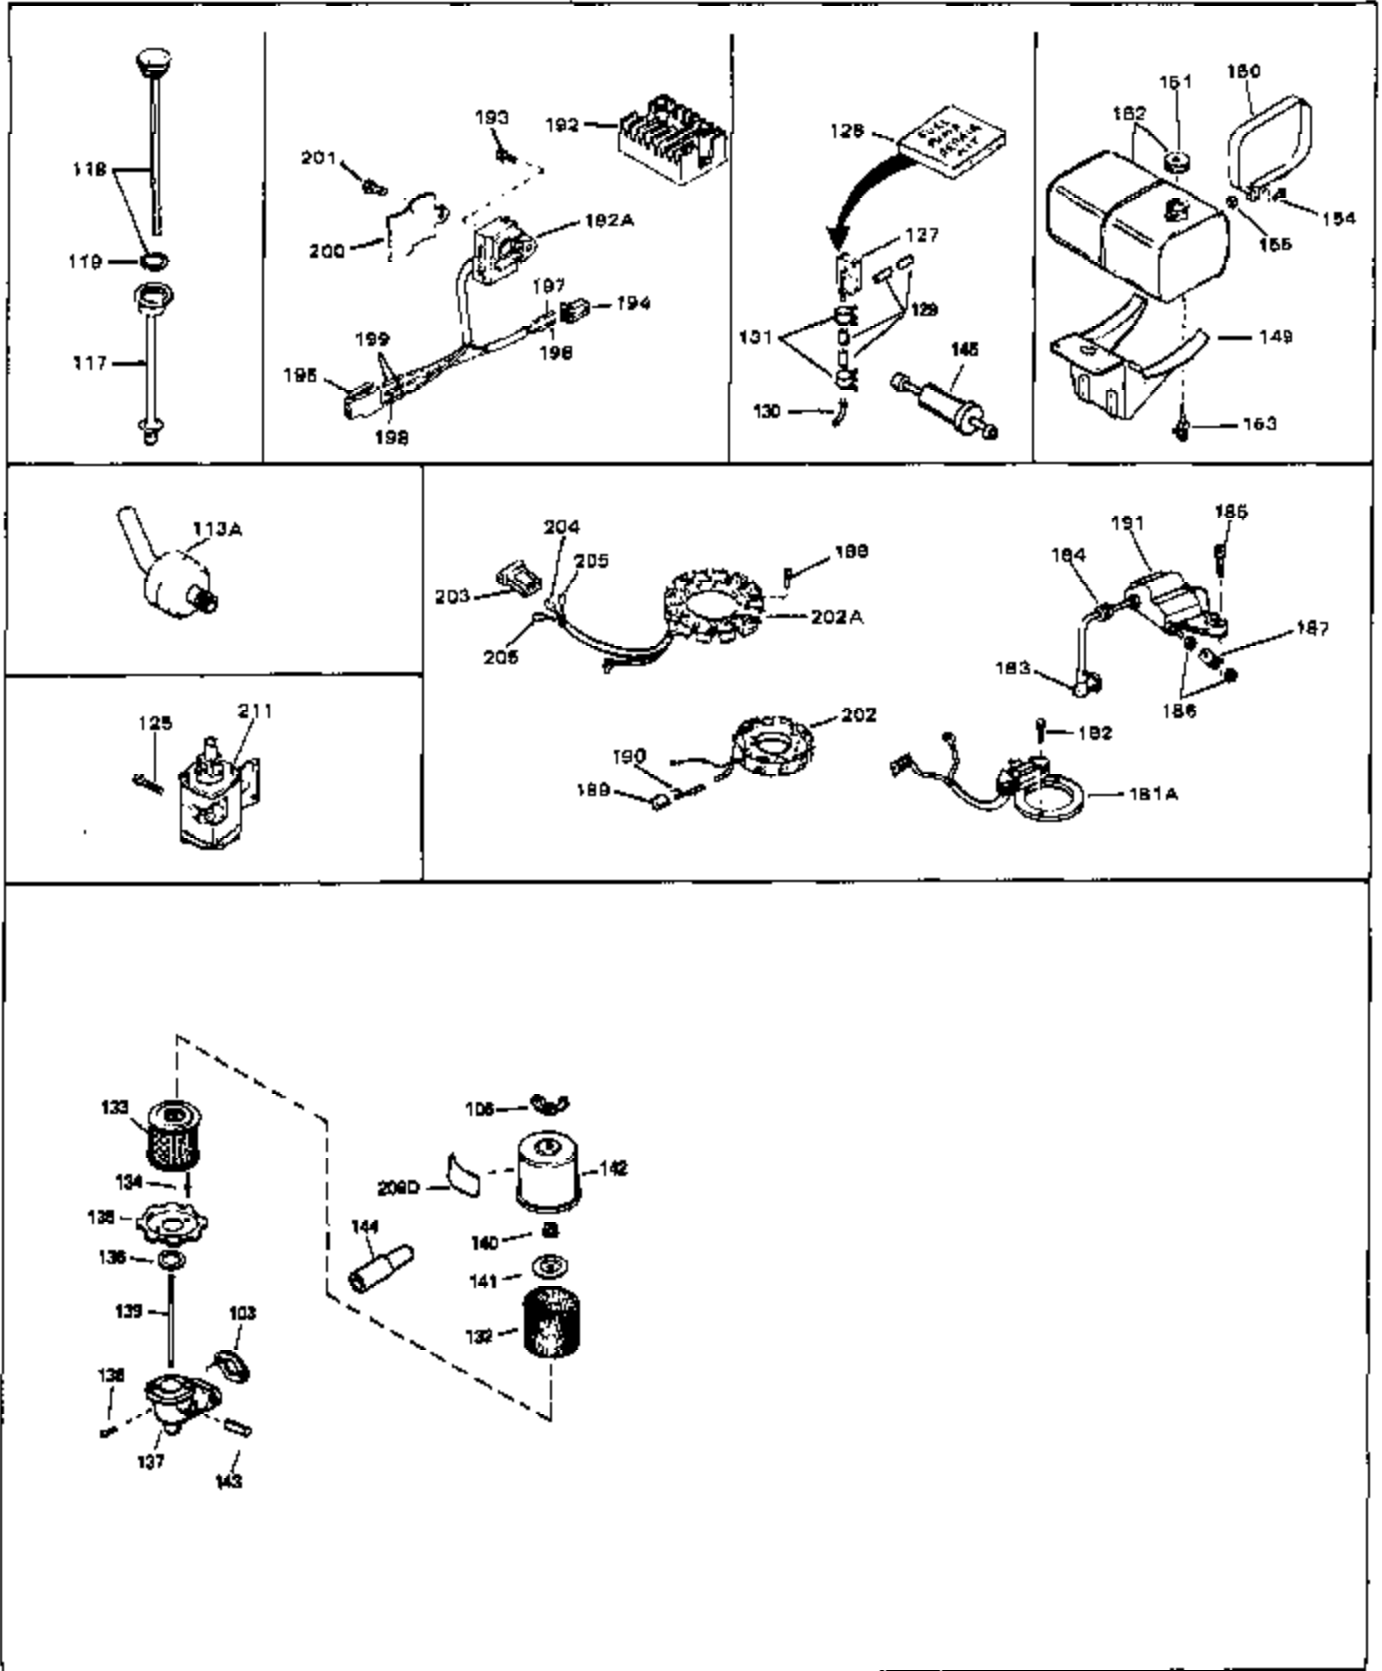

Engine Parts List #2

Ref #	Part Number	Qty	Description
103	27272	0	Gasket, Air cleaner
106	650513	0	Nut, Wing
151	34118	0	Cap, Fuel filler (Red Plastic) (Spurt
151	34210	0	Cap, Fuel filler (Red Plastic) (Spurt
181A	610965	0	Stator Plate Assy. (Solid state)
182	650399	0	Screw, Phil. fil. hd. Sems, 10-32 x 5/8
183	610118	0	Cover, Spark plug
184	610750	0	Grommet, Lead wire
185	650661	0	Screw, Fil. hd. w/conical spring washer,
186	610408	0	Nut, Terminal
187	610908	0	Terminal, Female
191	610906	0	Magneto, Solid state (Incl. Nos. 183, 184,