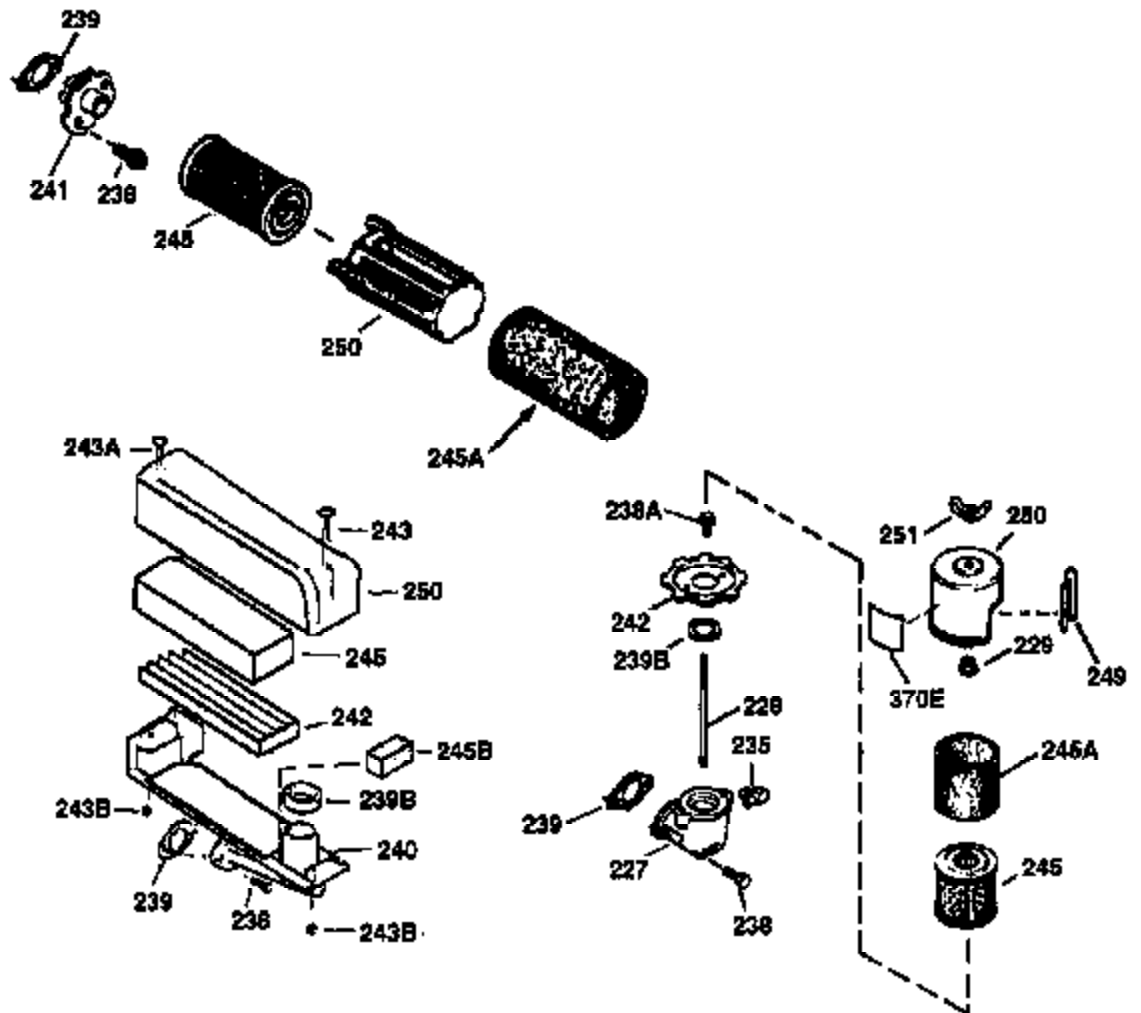

ILLUSTRATION SHOWS TYPICAL PARTS ONLY. ORDER BY PART NUMBER. PARTS NOT LISTED ARE SUPPLIED BY OEM.

VIEW 3 OF 3

Ref #	Part Number	Qty	Description
90	611112	1	Flywheel
238	650932	2	Screw, 10-32 x 49/64"
239	34338	1	* Air Cleaner Gasket
241	35797	1	Air Cleaner Collar
245	35066	1	Air Cleaner Filter
250	35986	1	Air Cleaner Cover
275A	35125	1	Spark Arrestor Muffler (Optional) (In cl. 277)
275	391019A	1	Muffler
276	33753	1	Locking Plate
277	650795	2	Screw, 1/4-20 x 2-1/4"