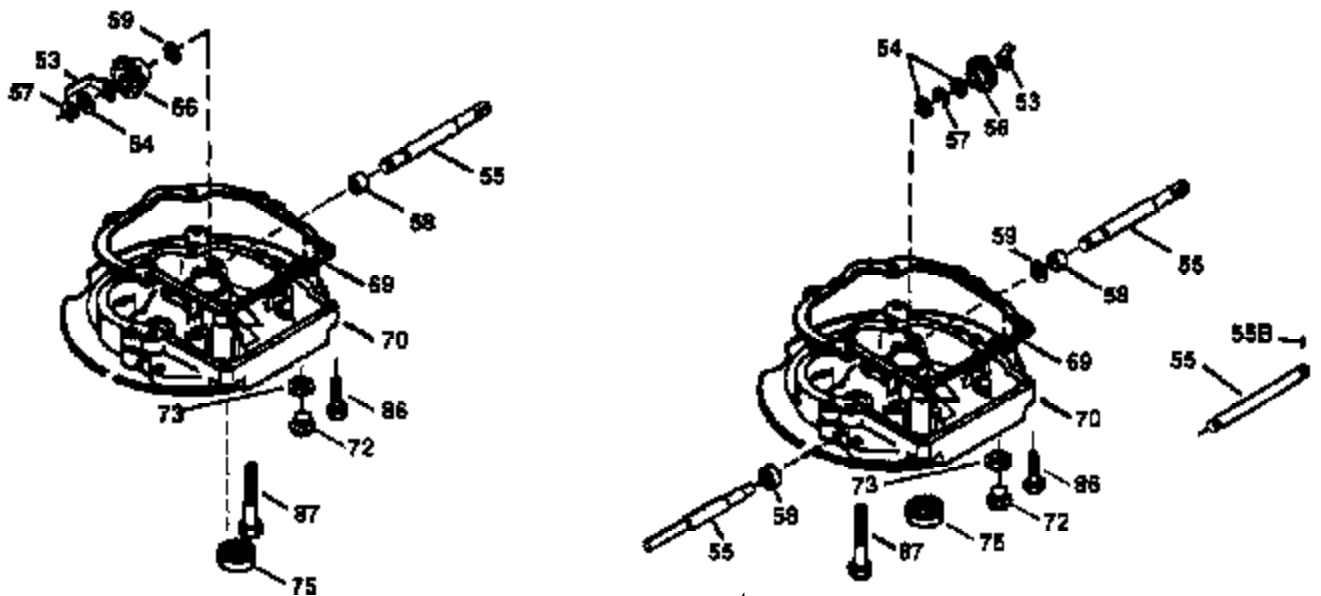

ILLUSTRATION SHOWS TYPICAL PARTS ONLY. ORDER BY PART NUMBER. PARTS NOT LISTED ARE SUPPLIED BY OEM.

VIEW 2 OF 3

Engine Parts List #2

Ref #	Part Number	Qty	Description
19	36281	1	Extension Spring
53	31745	1	Tang Washer
55	34647	1	P.T.O. Shaft
56	33401	1	Right Hand Worm Gear
57	33537	1	Retaining Ring
58	31744	1	Oil Seal
59	31747	1	Washer
69	35261	1	Mounting Flange Gasket
70	33535C	1	Mounting Flange (Incl.58, 72 thru 83)
72	36083	1	Oil Drain Plug
75	26208	1	Oil Seal
86	650488	5	Screw, 1/4-20 x 1-1/4"
87	650492	1	Screw, 1/4-20 x 2-1/4"
182	6201	2	Screw, 1/4-28 x 7/8"
185	31384A	1	Intake Pipe (Incl. 224)
186	34337	1	Governor Link
223	650451	2	Screw, 1/4-20 x 1"
238	650932	2	Screw, 10-32 x 49/64"
239	34338	1	* Air Cleaner Gasket
245	35066	1	Air Cleaner Filter
250	35986	1	Air Cleaner Cover
263	36214	1	Trim Ring
287	650926	2	Screw, 8-32 x 21/64"
300	35586	1	Fuel Tank (Incl. 292 & 301)
301	35355	1	Fuel Cap
390	590686	1	Rewind Starter