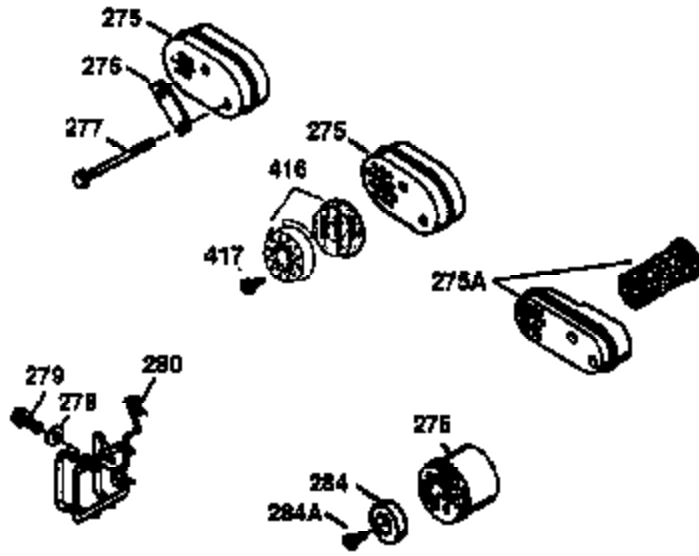

ILLUSTRATION SHOWS TYPICAL PARTS ONLY. ORDER BY PART NUMBER. PARTS NOT LISTED ARE SUPPLIED BY OEM.

VIEW 3 OF 3

Ref #	Part Number	Qty	Description
90	611112	1	Flywheel
238	650932	2	Screw, 10-32 x 49/64"
239	34338	1	* Air Cleaner Gasket
241	35797	1	Air Cleaner Collar
245	35066	1	Air Cleaner Filter
250	35986	1	Air Cleaner Cover
275A	35125	1	Spark Arrestor Muffler (Optional) (In cl. 277)
275	391019A	1	Muffler
276	33753	1	Locking Plate
277	650795	2	Screw, 1/4-20 x 2-1/4"