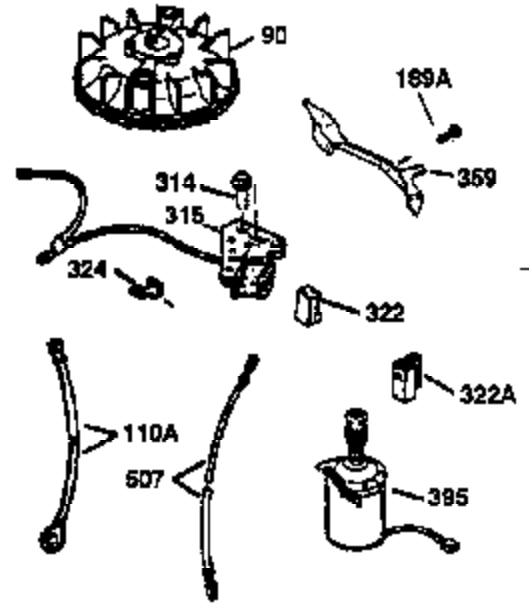

ILLUSTRATION SHOWS TYPICAL PARTS ONLY. ORDER BY PART NUMBER. PARTS NOT LISTED ARE SUPPLIED BY OEM.

VIEW 3 OF 3

Ref #	Part Number	Qty	Description
90	611112	1	Flywheel
238	650932	2	Screw, 10-32 x 49/64"
239	34338	1	* Air Cleaner Gasket
241	35797	1	Air Cleaner Collar
245	35066	1	Air Cleaner Filter
250	35986	1	Air Cleaner Cover
275A	35125	1	Spark Arrestor Muffler (Optional) (In cl. 277)
275	391019A	1	Muffler
276	33753	1	Locking Plate
277	650795	2	Screw, 1/4-20 x 2-1/4"