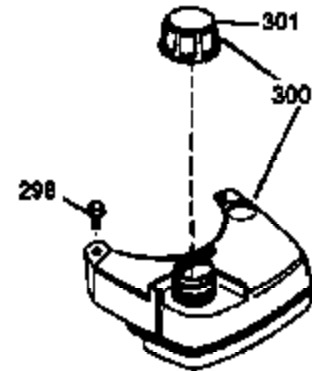

ILLUSTRATION SHOWS TYPICAL PARTS ONLY. ORDER BY PART NUMBER. PARTS NOT LISTED ARE SUPPLIED BY OEM.

VIEW 2 OF 3

Ref #	Part Number	Qty	Description
19	31361	1	Extension Spring
69	35261	1	* Mounting Flange Gasket
70	34311D	1	Mounting Flange (Incl. 72 thru 83)
72	36083	1	Oil Drain Plug
75	27897	1	Oil Seal
86	650488	6	Screw, 1/4-20 x 1-1/4"
182	6201	2	Screw, 1/4-28 x 7/8"
185	31384A	1	Intake Pipe (Incl. 224)
186	34337	1	Governor Link
223	650451	2	Screw, 1/4-20 x 1"
238	650932	2	Screw, 10-32 x 49/64"
239	34338	1	* Air Cleaner Gasket
245	35066	1	Air Cleaner Filter
250	35986	1	Air Cleaner Cover
263	36214	1	Trim Ring
287	650926	2	Screw, 8-32 x 21/64"
300	35586	1	Fuel Tank (Incl. 292 & 301)
301	35355	1	Fuel Cap
390	590686	1	Rewind Starter