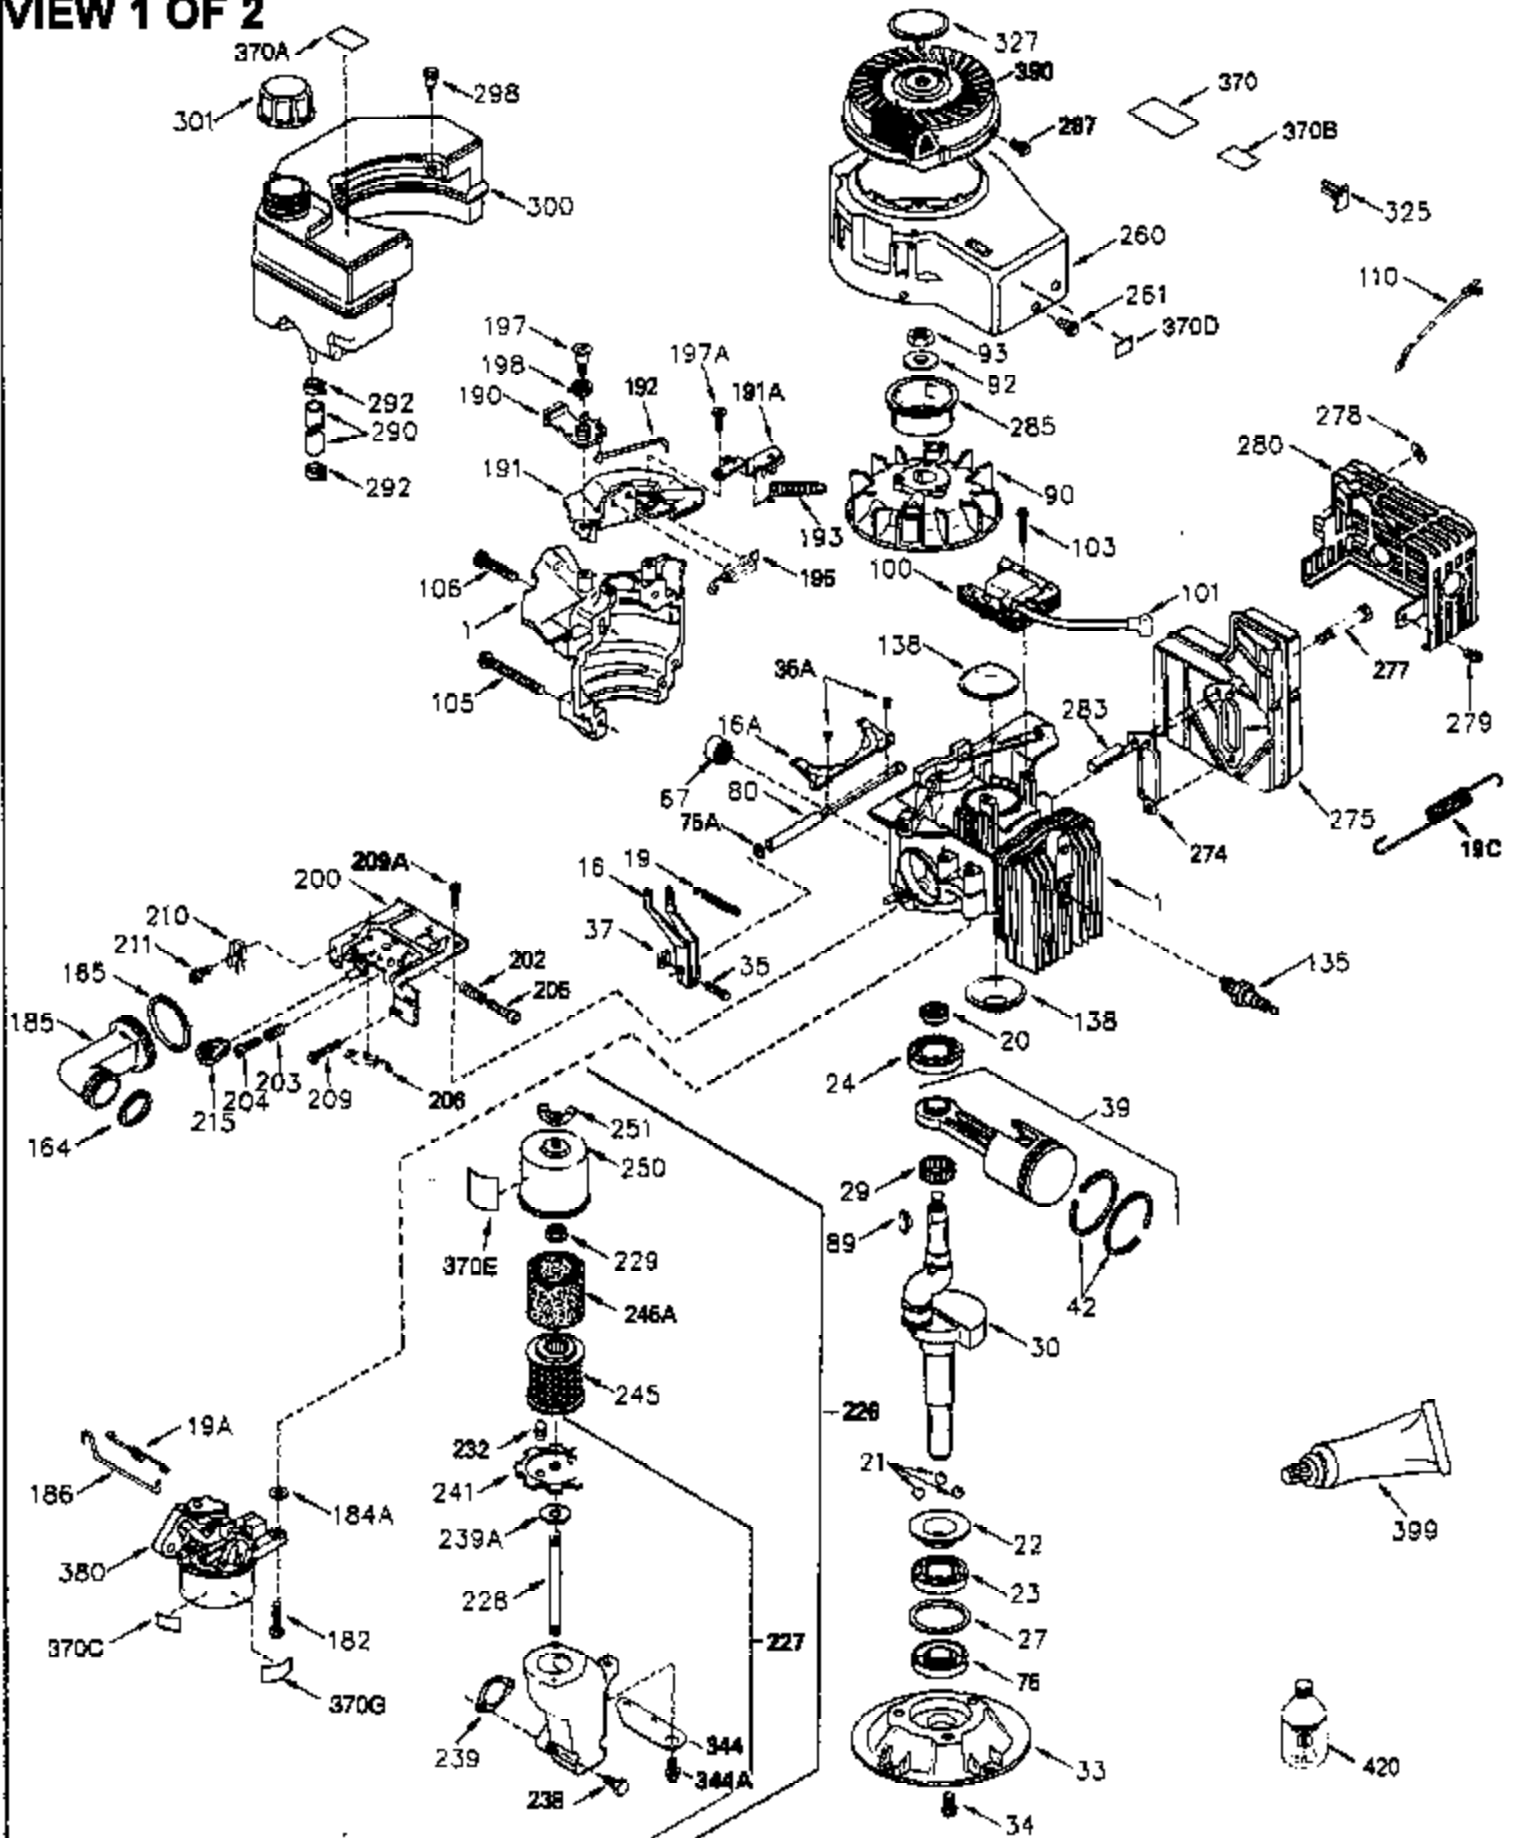

ILLUSTRATION SHOWS TYPICAL PARTS ONLY. ORDER BY PART NUMBER. PARTS NOT LISTED ARE SUPPLIED BY OEM.

VIEW 1 OF 2

Engine Parts List #1

Ref #	Part Number	Qty	Description
	1 250288	1	Cylinder (Incl. 67, 75A, 105, 106 & 1 38)
16A	490304	1	Governor Lever
16	490306	1	Governor Lever
19	490308	1	Extension Spring
19A	490307	1	Backlash Spring
19C	570697	1	Heat Shield Spring
20	510340	1	Oil Seal
21	570673	3	Ball Bearing
22	510338	1	Slide Ring
23	530158	1	Ball Bearing
24	530161	1	Ball Bearing
27	530159	1	Bearing Retainer
29	530164	1	Bearing Strip (31 Needles)
30	290567A	1	Crankshaft (Incl. 29)
33	330179	1	Adapter Plate
34	792067	3	Screw, 5/16-18 x 1"
35	29826	1	Screw, 10-32 x 3/4"
35A	650506	2	Screw, 4-40 x 1/4"
37	29216	1	Lock Nut, 10-32
39	310277B	1	Piston & Rod Ass'y. (Incl. 29 & 42)
42	310278	2	Ring Set
67	430233	1	Fuel Filter
75A	510337	1	Oil Seal
75	510339	1	Oil Seal
80	490305	1	Governor Shaft
89	611191	1	Flywheel Key
90	611190	1	Flywheel
92	650815	1	Belleville Washer
93	650816	1	Flywheel Nut
100	34443B	1	Solid State Ignition
101	610118	1	Spark Plug Cover
103	651007	2	Screw, Torx T-15, 10-24 x 15/16"
105	650892	2	Screw, 5/16-18 x 2-3/16"
106	650891	2	Screw, 5/16-18 x 1-5/8"
110	611106	1	Ground Wire
135	35395	1	Resistor Spark Plug (RJ19LM)
138	570683	2	Port Cover
164	510341	1	"O" Ring
165	510342	1	"O" Ring
182	792067	2	Screw, 5/16-18 x 1"
184A	27110A	2	Washer
185	570674	1	Intake Pipe (Incl. 164 & 165)
186	490309	1	Governor Link
200	570675A	1	Control Bracket (Incl. 202 thru 206)
202	32924	1	Compression Spring
203	31342	1	Compression Spring
204	651029	1	Screw, Torx T-10, 5-40 x 7/16"
205	651051	1	Screw, Torx T-10, 10-32 x 1-1/8"
206	610973	1	Terminal
209A	650867	2	Screw, 10-24 x 1/2"
209	650735	1	Screw, 10-24 x 3/8"
210	27793	1	Conduit Clip
211	650837	1	Screw, 10-32 x 1/4"
226	730575C	1	Air Cleaner Kit (Incl. items marked # # sign)
227	450249A	1	## A/C Elbow (Incl. items marked with # sign)
228	650901	1	# Stud, 1/4-20 x 4.89"
232	0	2	# Pop Rivet (Can be purchased locally)
238	650940	2	## Screw, 10-32 x 3/4"