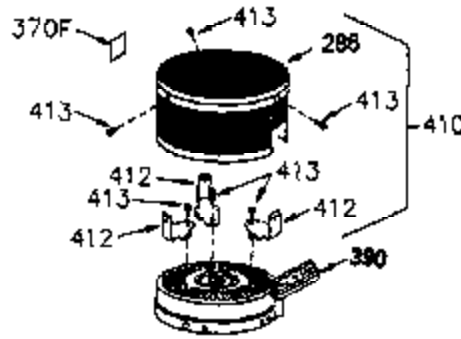

ILLUSTRATION SHOWS TYPICAL PARTS ONLY. ORDER BY PART NUMBER. PARTS NOT LISTED ARE SUPPLIED BY OEM.

VIEW 2 OF 2

Engine Parts List #2

Ref #	Part Number	Qty	Description
200	570675A	1	Control Bracket (Incl. 202 thru 206)
202	32924	1	Compression Spring
205	651051	1	Screw, Torx T-10, 10-32 x 1-1/8"
209A	650867	2	Screw, 10-24 x 1/2"
209	650735	1	Screw, 10-24 x 3/8"
245A	34783	1	## Air Cleaner Filter
245	34782A	1	## Air Cleaner Filter
286A	36403	1	Starter Air Cleaner
287	650926	4	Screw, 8-32 x 21/64"
290	29774	1	Fuel Line
292	26460	2	Fuel Line Clamp
370K	36695	1	Starter Decal
390	590732	1	Rewind Starter (NOTE: This engine could have been built with 590738 starter.)
412A	36405	2	Starter Air Cleaner Mounting Bracket
412B	36404	1	Starter Air Cleaner Mounting Ring