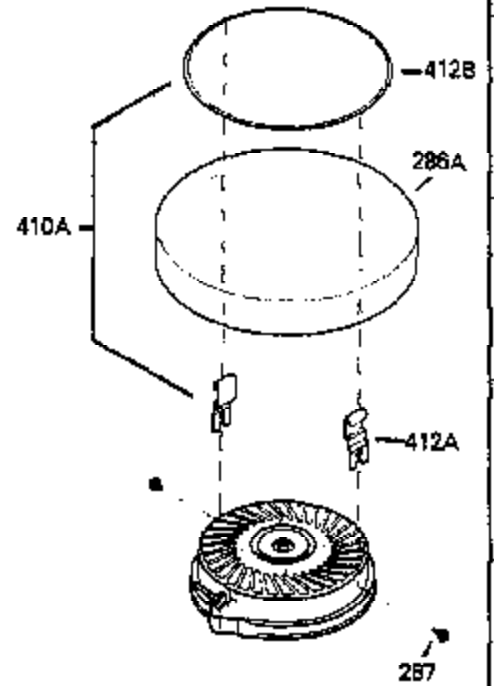

ILLUSTRATION SHOWS TYPICAL PARTS ONLY. ORDER BY PART NUMBER. PARTS NOT LISTED ARE SUPPLIED BY OEM.

VIEW 2 OF 2

Engine Parts List #2

Ref #	Part Number	Qty	Description
200	570675A	1	Control Bracket (Incl. 202 thru 206)
202	32924	1	Compression Spring
205	651051	1	Screw, Torx T-10, 10-32 x 1-1/8"
209A	650867	2	Screw, 10-24 x 1/2"
209	650735	1	Screw, 10-24 x 3/8"
245A	34783	1	## Air Cleaner Filter
245	34782A	1	## Air Cleaner Filter
286A	36403	1	Starter Air Cleaner
287	650926	4	Screw, 8-32 x 21/64"
290	29774	1	Fuel Line
292	26460	2	Fuel Line Clamp
370K	36695	1	Starter Decal
390	590732	1	Rewind Starter (NOTE: This engine could have been built with 590738 starter.)
412A	36405	2	Starter Air Cleaner Mounting Bracket
412B	36404	1	Starter Air Cleaner Mounting Ring