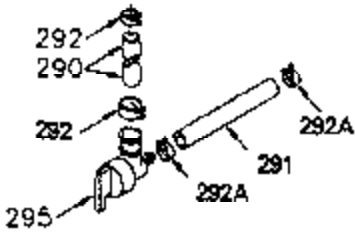

ILLUSTRATION SHOWS TYPICAL PARTS ONLY. ORDER BY PART NUMBER. PARTS NOT LISTED ARE SUPPLIED BY OEM.

VIEW 2 OF 2

Ref #	Part Number	Qty	Description
200	570675A	1	Control Bracket (Incl. 202 thru 206)
202	32924	1	Compression Spring
205	650606	1	Screw, 10-32 x 1-1/8"
209A	650867	2	Screw, 10-24 x 1/2"
209	650735	1	Screw, 10-24 x 3/8"
245	34782	1	## Air Cleaner Filter
245A	34783	1	## Air Cleaner Filter
287	650926	4	Screw, 8-32 x 21/64"
290	29774	1	Fuel Line
292	26460	2	Fuel Line Clamp
390	590688	1	Rewind Starter