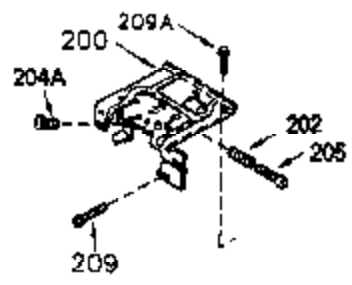

ILLUSTRATION SHOWS TYPICAL PARTS ONLY. ORDER BY PART NUMBER. PARTS NOT LISTED ARE SUPPLIED BY OEM.

VIEW 2 OF 2

Ref #	Part Number	Qty	Description
200	570675A	1	Control Bracket (Incl. 202 thru 206)
202	32924	1	Compression Spring
205	650606	1	Screw, 10-32 x 1-1/8"
209A	650867	2	Screw, 10-24 x 1/2"
209	650735	1	Screw, 10-24 x 3/8"
245	34782	1	## Air Cleaner Filter
245A	34783	1	## Air Cleaner Filter
287	650926	4	Screw, 8-32 x 21/64"
290	29774	1	Fuel Line
292	26460	2	Fuel Line Clamp
390	590688	1	Rewind Starter