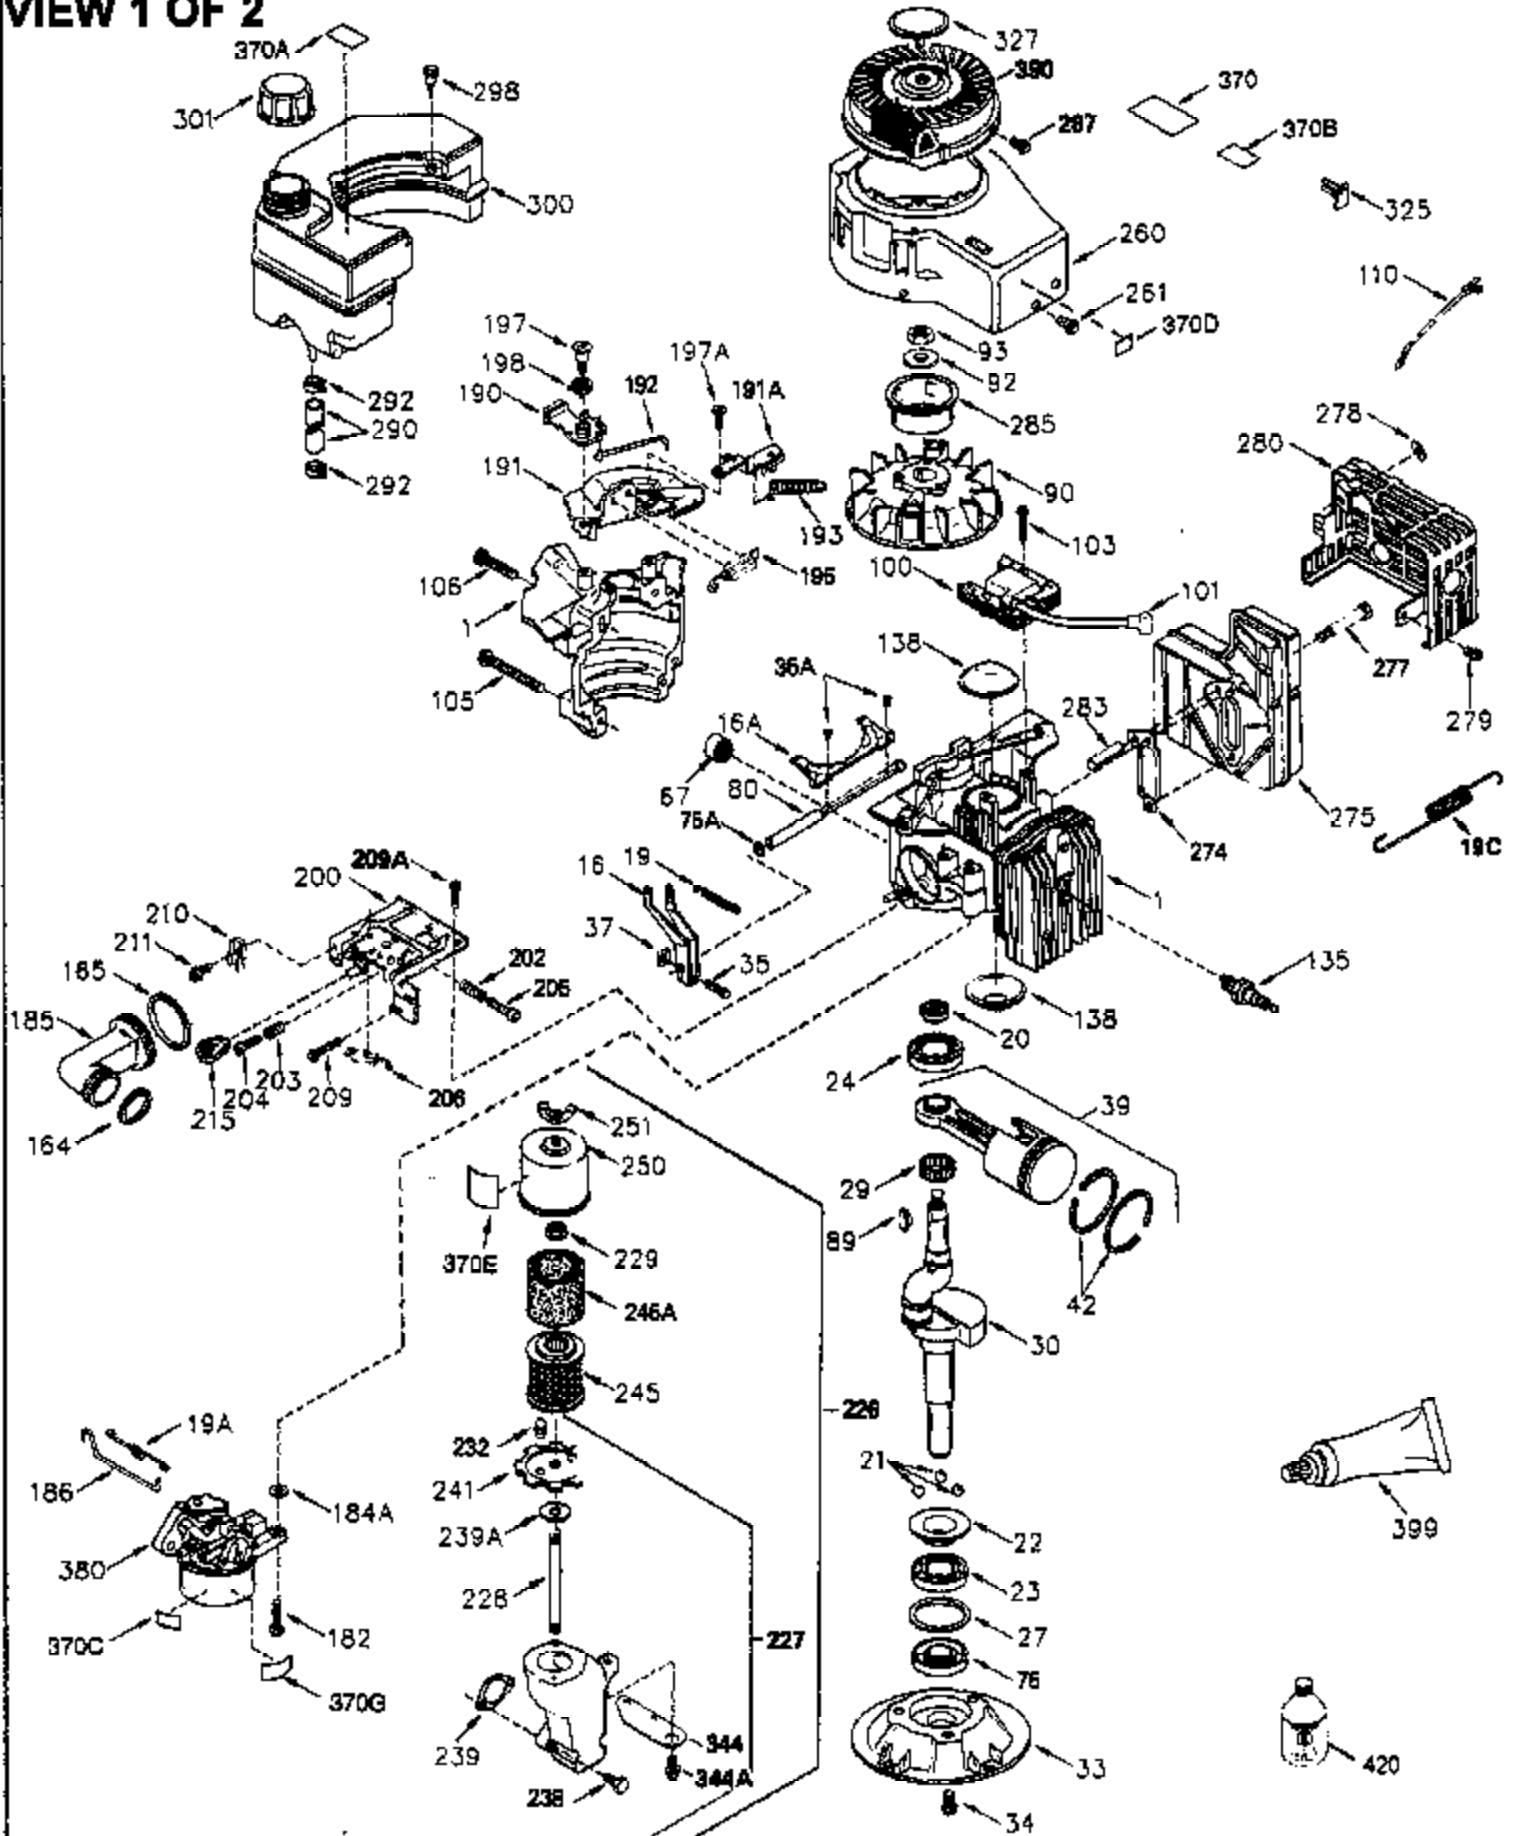

ILLUSTRATION SHOWS TYPICAL PARTS ONLY. ORDER BY PART NUMBER. PARTS NOT LISTED ARE SUPPLIED BY OEM.

VIEW 1 OF 2

Engine Parts List #1

Ref #	Part Number	Qty	Description
	1 250288	1	Cylinder (Incl. 67, 75A, 105, 106 & 1 38)
16A	490304	1	Governor Lever
16	490306	1	Governor Lever
19C	570697	1	Heat Shield Spring
19	490308	1	Extension Spring
19A	490307	1	Backlash Spring
20	510340	1	Oil Seal
21	570673	3	Ball Bearing
22	510338	1	Slide Ring
23	530158	1	Ball Bearing
24	530161	1	Ball Bearing
27	530159	1	Bearing Retainer
29	530164	1	Bearing Strip (31 Needles)
30	290560A	1	Crankshaft (Incl. 29)
33	330179	1	Adapter Plate
34	792067	3	Screw, 5/16-18 x 1"
35A	650961	2	Screw, 4-40 x 1/4"
35	29826	1	Screw, 10-32 x 3/4"
37	29216	1	Lock Nut, 10-32
39	310277B	1	Piston & Rod Ass'y. (Incl. 29 & 42)
42	310278	1	Ring Set
67	430233	1	Fuel Filter
75A	510337	1	Oil Seal
75	510339	1	Oil Seal
80	490305	1	Governor Shaft
89	611107	1	Flywheel Key
90	611109	1	Flywheel
92	650815	1	Belleville Washer
93	650816	1	Flywheel Nut
100	34443A	1	Solid State Ignition
101	610118	1	Spark Plug Cover
103	650814	2	Screw, Torx T-15, 10-24 x 1"
105	650892	2	Screw, 5/16-18 x 2-3/16"
106	650891	2	Screw, 5/16-18 x 1-5/8"
110	611106	1	Ground Wire
135	35395	1	Resistor Spark Plug (RJ19LM)
138	570683	2	Port Cover
164	510341	1	"O" Ring
165	510342	1	"O" Ring
182	792067	2	Screw, 5/16-18 x 1"
184A	27110	2	Washer
185	570674	1	Intake Pipe (Incl. 164 & 165)
186	490309	1	Governor Link
200	570675A	1	Control Bracket (Incl. 202 thru 206)
202	32924	1	Compression Spring
203	31342	1	Compression Spring
204	650549	1	Screw, 5-40 x 7/16"
205	650606	1	Screw, 10-32 x 1-1/8"
206	610973	1	Terminal
209	650735	1	Screw, 10-24 x 3/8"
209A	650867	2	Screw, 10-24 x 1/2"
210	27793	1	Conduit Clip
211	650837	1	Screw, 10-32 x 1/4"
226	730575A	1	Air Cleaner Kit (Incl. items marked # # sign)
227	450249A	1	## A/C Elbow (Incl. items marked with # sign)
228	650901	1	# Stud, 1/4-20 x 4.89"
232	xxxxx	2	# Pop Rivet (Can be purchased locally)
238	650940	2	## Screw, 10-32 x 3/4"