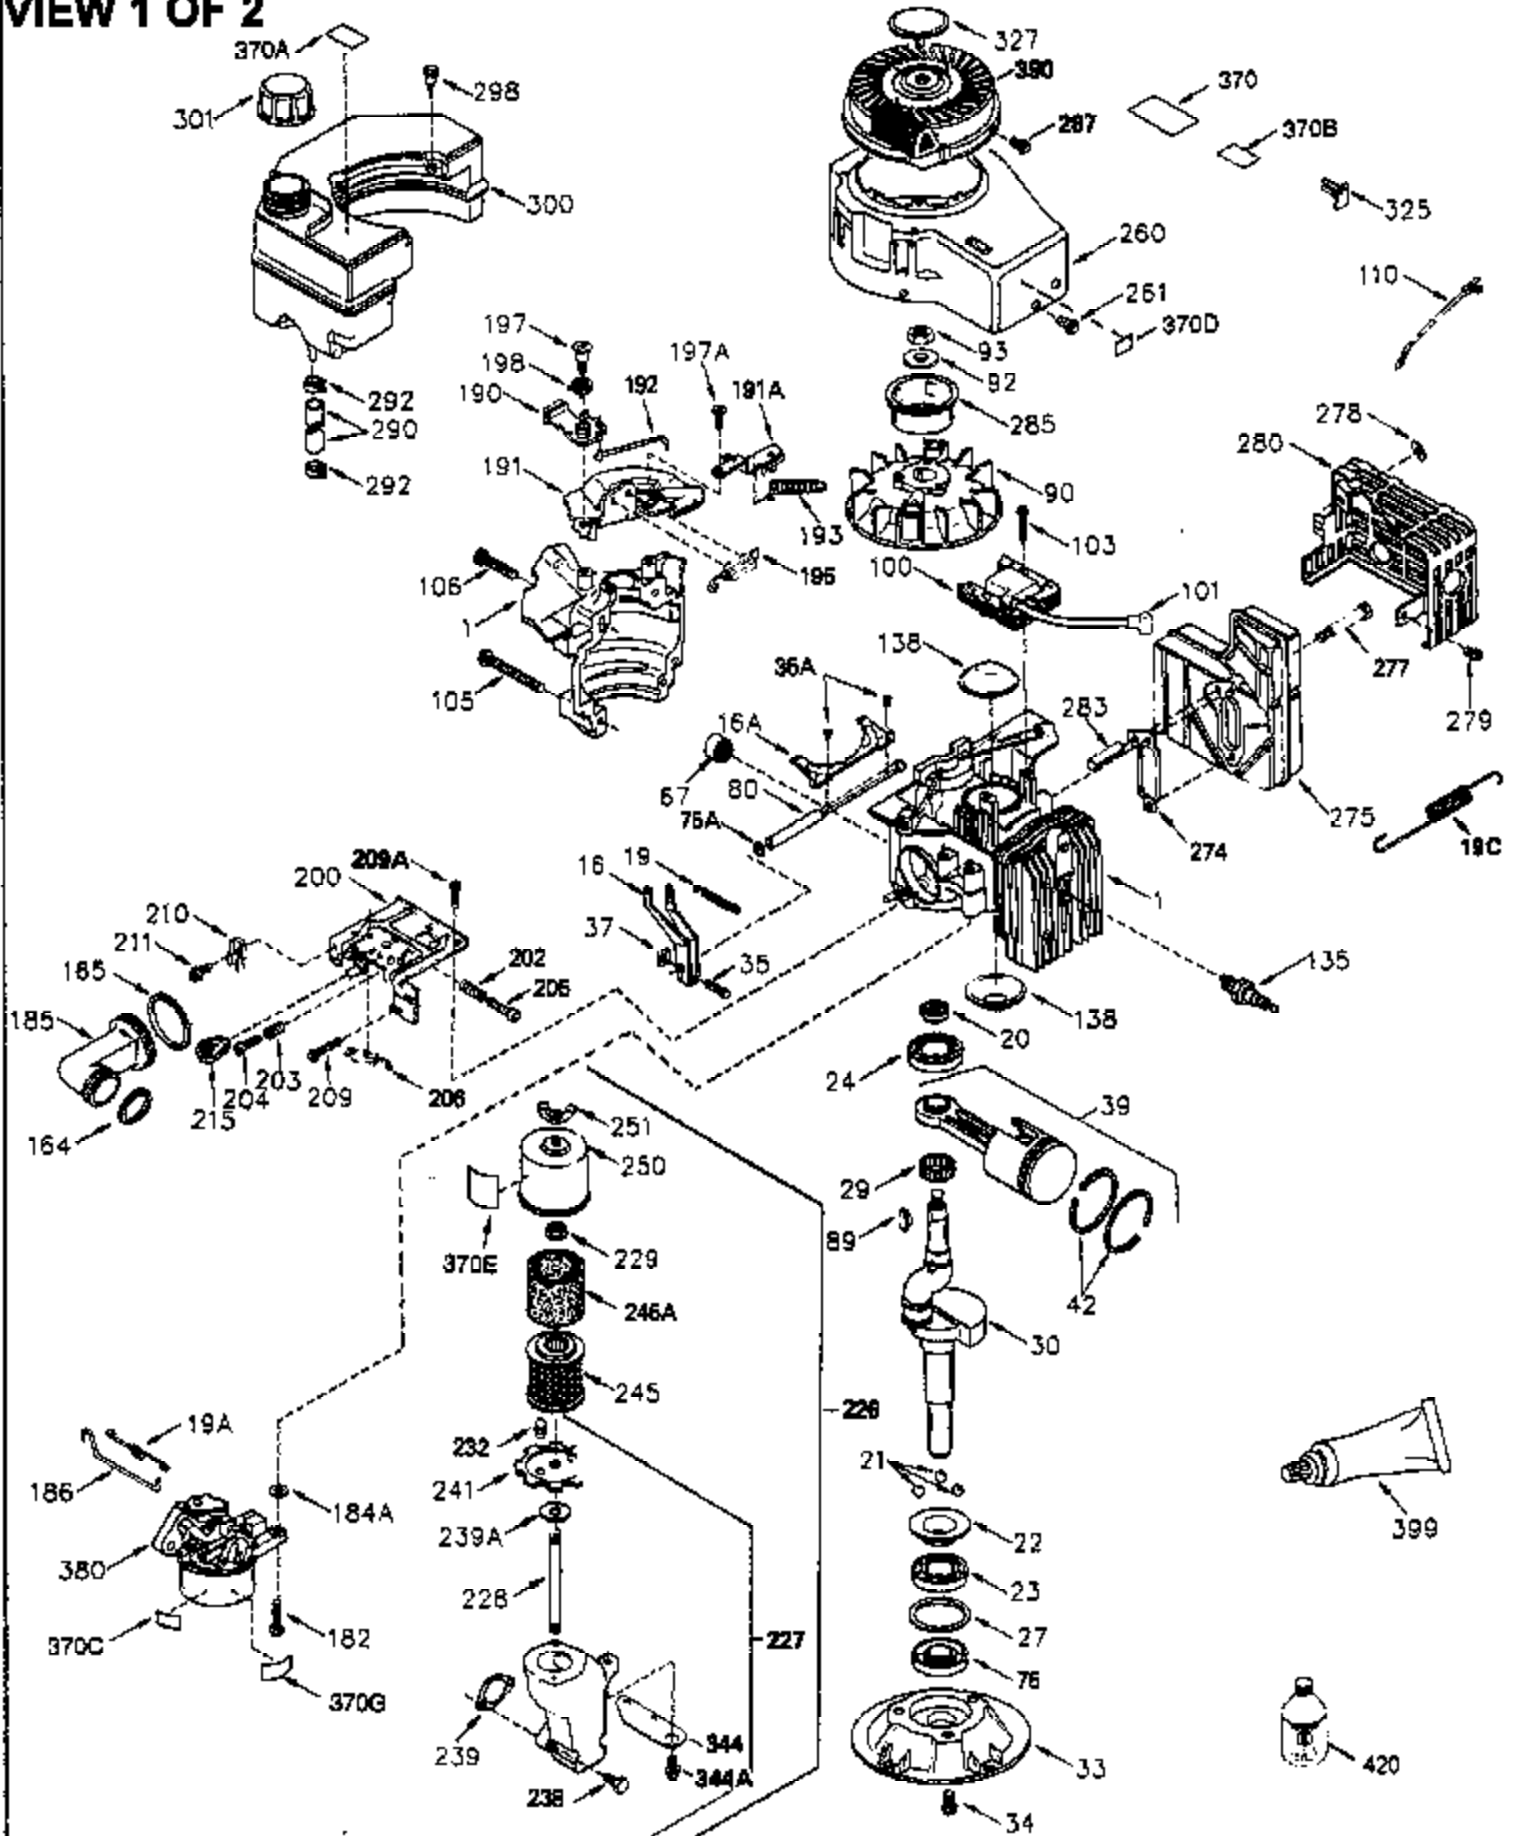

ILLUSTRATION SHOWS TYPICAL PARTS ONLY. ORDER BY PART NUMBER. PARTS NOT LISTED ARE SUPPLIED BY OEM.

VIEW 1 OF 2

Engine Parts List #1

Ref #	Part Number	Qty	Description
	1 250288		Cylinder (Incl. 67A, 75, 105, 106 & 1 38)
16A	490304		Governor Lever
16	490306		Governor Lever
19	490308		Extension Spring
19A	490307		Throttle Link Spring
20	510340		Oil Seal
21	570673		Ball Bearing
22	510338		Slide Ring
23	530158		Ball Bearing
24	530161		Ball Bearing
27	530159		Bearing Retainer
29	530164		Bearing Strip (31 needles) (.495" lon g)
30	290599A		Crankshaft (Incl. 29)
33	330179		Adapter Plate
34	792067		Screw, 5/16-18 x 1"
35A	650506		Screw, 4-40 x 3/16"
35	29826		Screw, 10-32 x 3/4"
37	29216		Lock Nut, 10-32
39	310277B		Piston & Rod Ass'y. (Incl. 29 & 42)
42	310278		Ring Set
67A	430234		Fuel Filter (Screen) (Optional)
67	430233		Fuel Filter (Screen w/brass collar)
75	510339		Oil Seal (P.T.O. end)
75A	510337		Oil Seal
80	490305		Governor Shaft
89	611107		Flywheel Key
90	611109		Flywheel (Counterbalance)
92	650815		Belleville Washer
93	650816		Flywheel Nut
100	34443A		Solid State Ignition
101	610118		Spark Plug Cover
103	650814		Screw, Torx T-15, 10-24 x 1"
105	650892		Screw, 5/16-18 x 2-3/16"
106	650891		Screw, 5/16-18 x 1-5/8"
110	611110		Ground Wire
135	35395		Spark Plug (RJ19LM)
138	570683		Port Cover
164	510341		"O" Ring
165	510342		"O" Ring
182	792067		Screw, 5/16-18 x 1"
184A	27110		Washer
185	570674		Intake Pipe & Reed Ass'y. (Incl. 164 & 165)
186	490309		Governor Link
190	570688		Brake Lever
191A	570686A		Brake Control Lever
191	570679		S.E. Brake Bracket
192	490312		Brake Control Link
193	490311		Brake Spring
195	610973		Terminal
197	650896		Screw, 1/4-20 x 13/16"
197A	650897		Screw, 1/4-20 x 13/32"
198	490313		Brake Control Lever Spring
200	570675A		Control Bracket (Incl.202,203,204,205 ,206)
202	32924		Compression Spring
203	31342		Compression Spring
204	650549		Screw, 5-40 x 7/16"
205	650606		Screw, 10-32 x 1-1/8"
209	650735		Screw, 10-24 x 3/8"