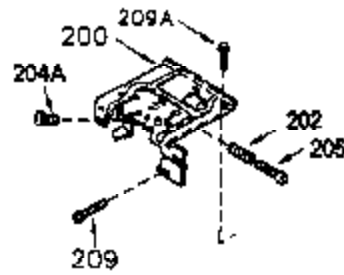

ILLUSTRATION SHOWS TYPICAL PARTS ONLY. ORDER BY PART NUMBER. PARTS NOT LISTED ARE SUPPLIED BY OEM.

VIEW 2 OF 2

Ref #	Part Number	Qty	Description
67A	430234		Fuel Filter (Screen) (Optional)
200	570675A		Control Bracket (Incl.202,203,204,205 ,206)
202	32924		Compression Spring
205	650606		Screw, 10-32 x 1-1/8"
209	650735		Screw, 10-24 x 3/8"
230	510344		"O" Ring
231	450245		Measuring Cup
240	450242		Air Cleaner Body
245A	450243		Air Cleaner Filter
245C	450247		Air Cleaner Filter
245	450244		Air Cleaner Filter
250A	450246		Air Cleaner Cover
275A	390316		Muffler (Discharge toward spark plugend) (w/glass fiber packing)
287	650926		Screw, 8-32 x 21/64"
290	29774		Fuel Line
292	26460		Fuel Line Clamp
296	34279B		Fuel Filter
390	590621		Rewind Starter (Refer to Division 5, Section C, page 34 or Fiche 25, Grid G-1 for breakdown)
416	390309		Spark Arrestor Kit (Can be used on an y model)