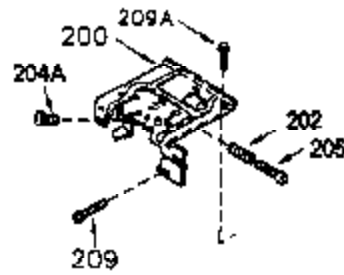

ILLUSTRATION SHOWS TYPICAL PARTS ONLY. ORDER BY PART NUMBER. PARTS NOT LISTED ARE SUPPLIED BY OEM.

VIEW 2 OF 2

Engine Parts List #2

Ref #	Part Number	Qty	Description
67A	430234		Fuel Filter (Screen) (Optional)
200	570675A		Control Bracket (Incl.202,203,204,205 ,206)
202	32924		Compression Spring
205	650606		Screw, 10-32 x 1-1/8"
209	650735		Screw, 10-24 x 3/8"
230	510344		"O" Ring
231	450245		Measuring Cup
240	450242		Air Cleaner Body
245A	450243		Air Cleaner Filter
245C	450247		Air Cleaner Filter
245	450244		Air Cleaner Filter
250A	450246		Air Cleaner Cover
275A	390316		Muffler (Discharge toward spark plugend) (w/glass fiber packing)
287	650926		Screw, 8-32 x 21/64"
290	29774		Fuel Line
292	26460		Fuel Line Clamp
296	34279B		Fuel Filter
390	590621		Rewind Starter (Refer to Division 5, Section C, page 34 or Fiche 25, Grid G-1 for breakdown)
416	390309		Spark Arrestor Kit (Can be used on an y model)