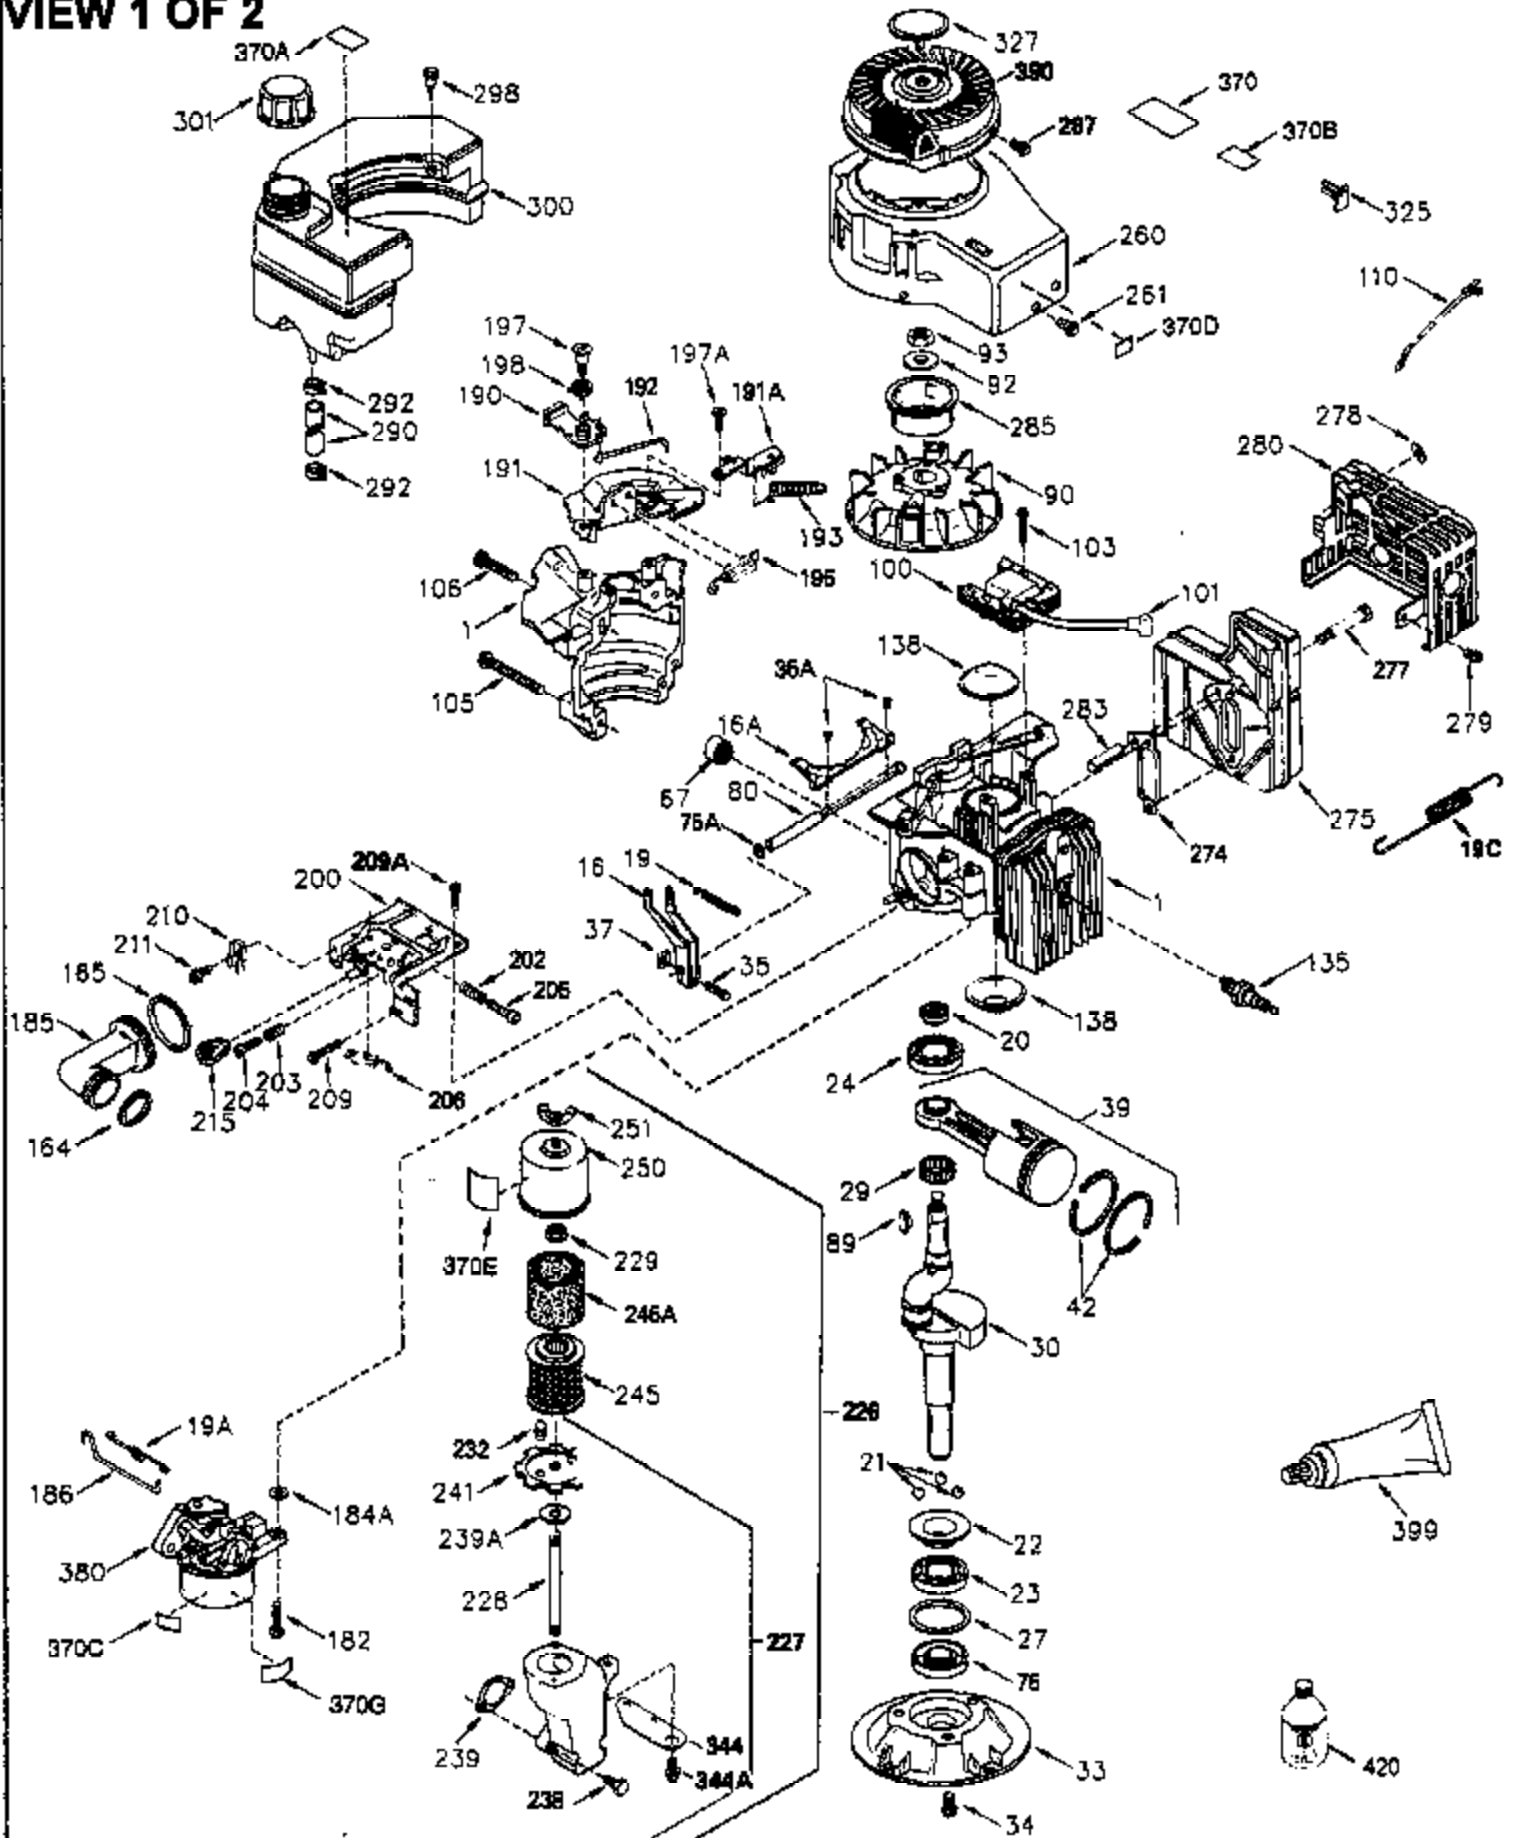

## Engine Parts List #1

Ref #	Part Number	Qty	Description
	1 250288		Cylinder (Incl. 67A, 75, 105, 106 & 1 38)
16A	490304		Governor Lever
16	490306		Governor Lever
19	490308		Extension Spring
19A	490307		Throttle Link Spring
20	510340		Oil Seal
21	570673		Ball Bearing
22	510338		Slide Ring
23	530158		Ball Bearing
24	530161		Ball Bearing
27	530159		Bearing Retainer
29	530164		Bearing Strip (31 needles) (.495" lon g)
30	290599A		Crankshaft (Incl. 29)
33	330179		Adapter Plate
34	792067		Screw, 5/16-18 x 1"
35A	650506		Screw, 4-40 x 3/16"
35	29826		Screw, 10-32 x 3/4"
37	29216		Lock Nut, 10-32
39	310277B		Piston & Rod Ass'y. (Incl. 29 & 42)
42	310278		Ring Set
67A	430234		Fuel Filter (Screen) (Optional)
67	430233		Fuel Filter (Screen w/brass collar)
75	510339		Oil Seal (P.T.O. end)
75A	510337		Oil Seal
80	490305		Governor Shaft
89	611107		Flywheel Key
90	611109		Flywheel (Counterbalance)
92	650815		Belleville Washer
93	650816		Flywheel Nut
100	34443A		Solid State Ignition
101	610118		Spark Plug Cover
103	650814		Screw, Torx T-15, 10-24 x 1"
105	650892		Screw, 5/16-18 x 2-3/16"
106	650891		Screw, 5/16-18 x 1-5/8"
110	611110		Ground Wire
135	35395		Spark Plug (RJ19LM)
138	570683		Port Cover
164	510341		"O" Ring
165	510342		"O" Ring
182	792067		Screw, 5/16-18 x 1"
184A	27110		Washer
185	570674		Intake Pipe & Reed Ass'y. (Incl. 164 & 165)
186	490309		Governor Link
190	570688		Brake Lever
191A	570686A		Brake Control Lever
191	570679		S.E. Brake Bracket
192	490312		Brake Control Link
193	490311		Brake Spring
195	610973		Terminal
197	650896		Screw, 1/4-20 x 13/16"
197A	650897		Screw, 1/4-20 x 13/32"
198	490313		Brake Control Lever Spring
200	570675A		Control Bracket (Incl.202,203,204,205 ,206)
202	32924		Compression Spring
203	31342		Compression Spring
204	650549		Screw, 5-40 x 7/16"
205	650606		Screw, 10-32 x 1-1/8"
209	650735		Screw, 10-24 x 3/8"