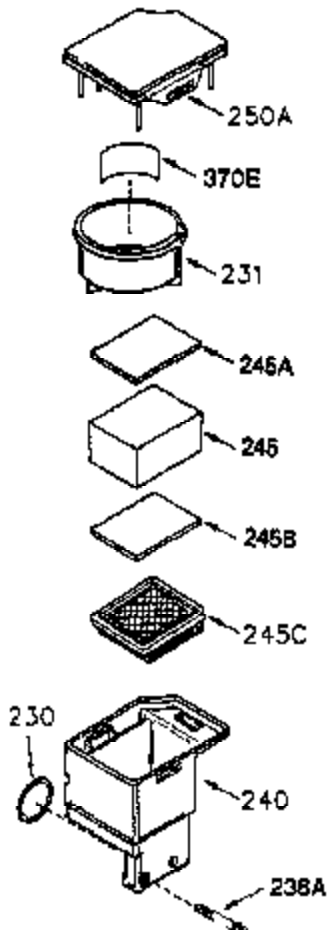

Ref #	Part Number	Qty	Description
229	650825		Nut & Lock Washer, 1/4-20
232			Pop Rivet (Can be purchased locally)
239	35815		Air Cleaner Gasket
239A	34698A		Air Cleaner Gasket
241	34699		Air Cleaner Bracket
245A	34783		Air Cleaner Filter
245	34782		Air Cleaner Filter (Incl. 229)
250	34781		Air Cleaner Cover
251	650513		Wing Nut, 1/4-20
260	350430		Blower Housing
261	650894		Screw, 5/16-18 x 5/8"
274	510343A		Exhaust Gasket
277	650893		Screw, 5/16-18 x 3-13/64"
278	28537		Washer
279	650837		Screw, 10-32 x 1/4"
280	390307A		Heat Shield
283	390315		E.G.R. Tube
285	34449		Starter Cup
287	650926		Screw, 8-32 x 21/64"
290	29774		Fuel Line
292	26460		Fuel Line Clamp
298	650895		Screw, 10-32 x 5/8"
300	410258		Fuel Tank
301	410259A		Fuel Cap
327	35392		Starter Plug
370C	550234		Bowl Nut Decal
370A	34686		Name Decal
370	550230A		Fuel Mix Decal
370B	34704		Instruction Decal
380	632434		Carburetor (Incl. 164) (Refer to Division 5, Section A, page A6-2 or Fiche 25, Grid F-1 for breakdown)
390	590635		Rewind Starter (Refer to Division 5, Section C, page 34 or Fiche 25, Grid G-1 for breakdown)
399	510334		Gasket Eliminator (Loctite 515)
420	730227A		2-Cycle Oil (8 oz.)

ILLUSTRATION SHOWS TYPICAL PARTS ONLY. ORDER BY PART NUMBER. PARTS NOT LISTED ARE SUPPLIED BY OEM.

VIEW 2 OF 2

Ref #	Part Number	Qty	Description
67A	430234		Fuel Filter (Screen) (Optional)
200	570675A		Control Bracket (Incl.202,203,204,205 ,206)
202	32924		Compression Spring
205	650606		Screw, 10-32 x 1-1/8"
209	650735		Screw, 10-24 x 3/8"
238A	650940		Screw, 10-32 x 3/4"
245A	34783		Air Cleaner Filter
245	34782		Air Cleaner Filter (Incl. 229)
275A	390316		Muffler (Discharge toward spark plugend) (w/glass fiber packing)
287	650926		Screw, 8-32 x 21/64"
290	29774		Fuel Line
292	26460		Fuel Line Clamp
296	34279B		Fuel Filter
390	590635		Rewind Starter (Refer to Division 5, Section C, page 34 or Fiche 25, Grid G-1 for breakdown)
416	390309		Spark Arrestor Kit (Can be used on an y model)