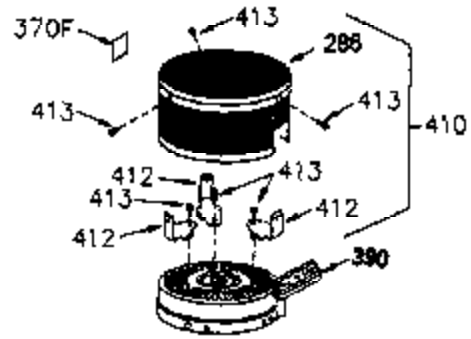

ILLUSTRATION SHOWS TYPICAL PARTS ONLY. ORDER BY PART NUMBER. PARTS NOT LISTED ARE SUPPLIED BY OEM.

VIEW 2 OF 2

Ref #	Part Number	Qty	Description
67A	430234		Fuel Filter (Screen) (Optional)
200	570675A		Control Bracket (Incl.202,203,204,205 ,206)
202	32924		Compression Spring
205	650606		Screw, 10-32 x 1-1/8"
209	650735		Screw, 10-24 x 3/8"
238A	650940		Screw, 10-32 x 3/4"
245A	34783		Air Cleaner Filter
245	34782		Air Cleaner Filter (Incl. 229)
275A	390316		Muffler (Discharge toward spark plugend) (w/glass fiber packing)
287	650926		Screw, 8-32 x 21/64"
290	29774		Fuel Line
292	26460		Fuel Line Clamp
296	34279B		Fuel Filter
390	590635		Rewind Starter (Refer to Division 5, Section C, page 34 or Fiche 25, Grid G-1 for breakdown)
416	390309		Spark Arrestor Kit (Can be used on an y model)