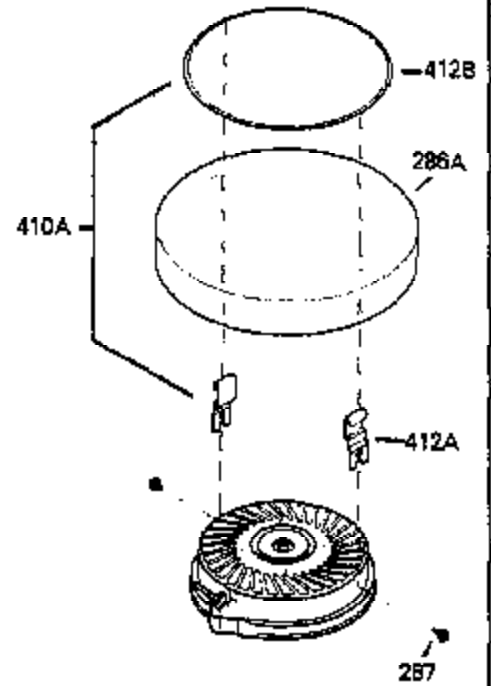

ILLUSTRATION SHOWS TYPICAL PARTS ONLY. ORDER BY PART NUMBER. PARTS NOT LISTED ARE SUPPLIED BY OEM.

VIEW 2 OF 2

Ref #	Part Number	Qty	Description
67A	430234		Fuel Filter (Screen) (Optional)
200	570675A		Control Bracket (Incl.202,203,204,205 ,206)
202	32924		Compression Spring
205	650606		Screw, 10-32 x 1-1/8"
209	650735		Screw, 10-24 x 3/8"
238A	650940		Screw, 10-32 x 3/4"
245A	34783		Air Cleaner Filter
245	34782		Air Cleaner Filter (Incl. 229)
275A	390316		Muffler (Discharge toward spark plugend) (w/glass fiber packing)
287	650926		Screw, 8-32 x 21/64"
290	29774		Fuel Line
292	26460		Fuel Line Clamp
296	34279B		Fuel Filter
390	590635		Rewind Starter (Refer to Division 5, Section C, page 34 or Fiche 25, Grid G-1 for breakdown)
416	390309		Spark Arrestor Kit (Can be used on an y model)