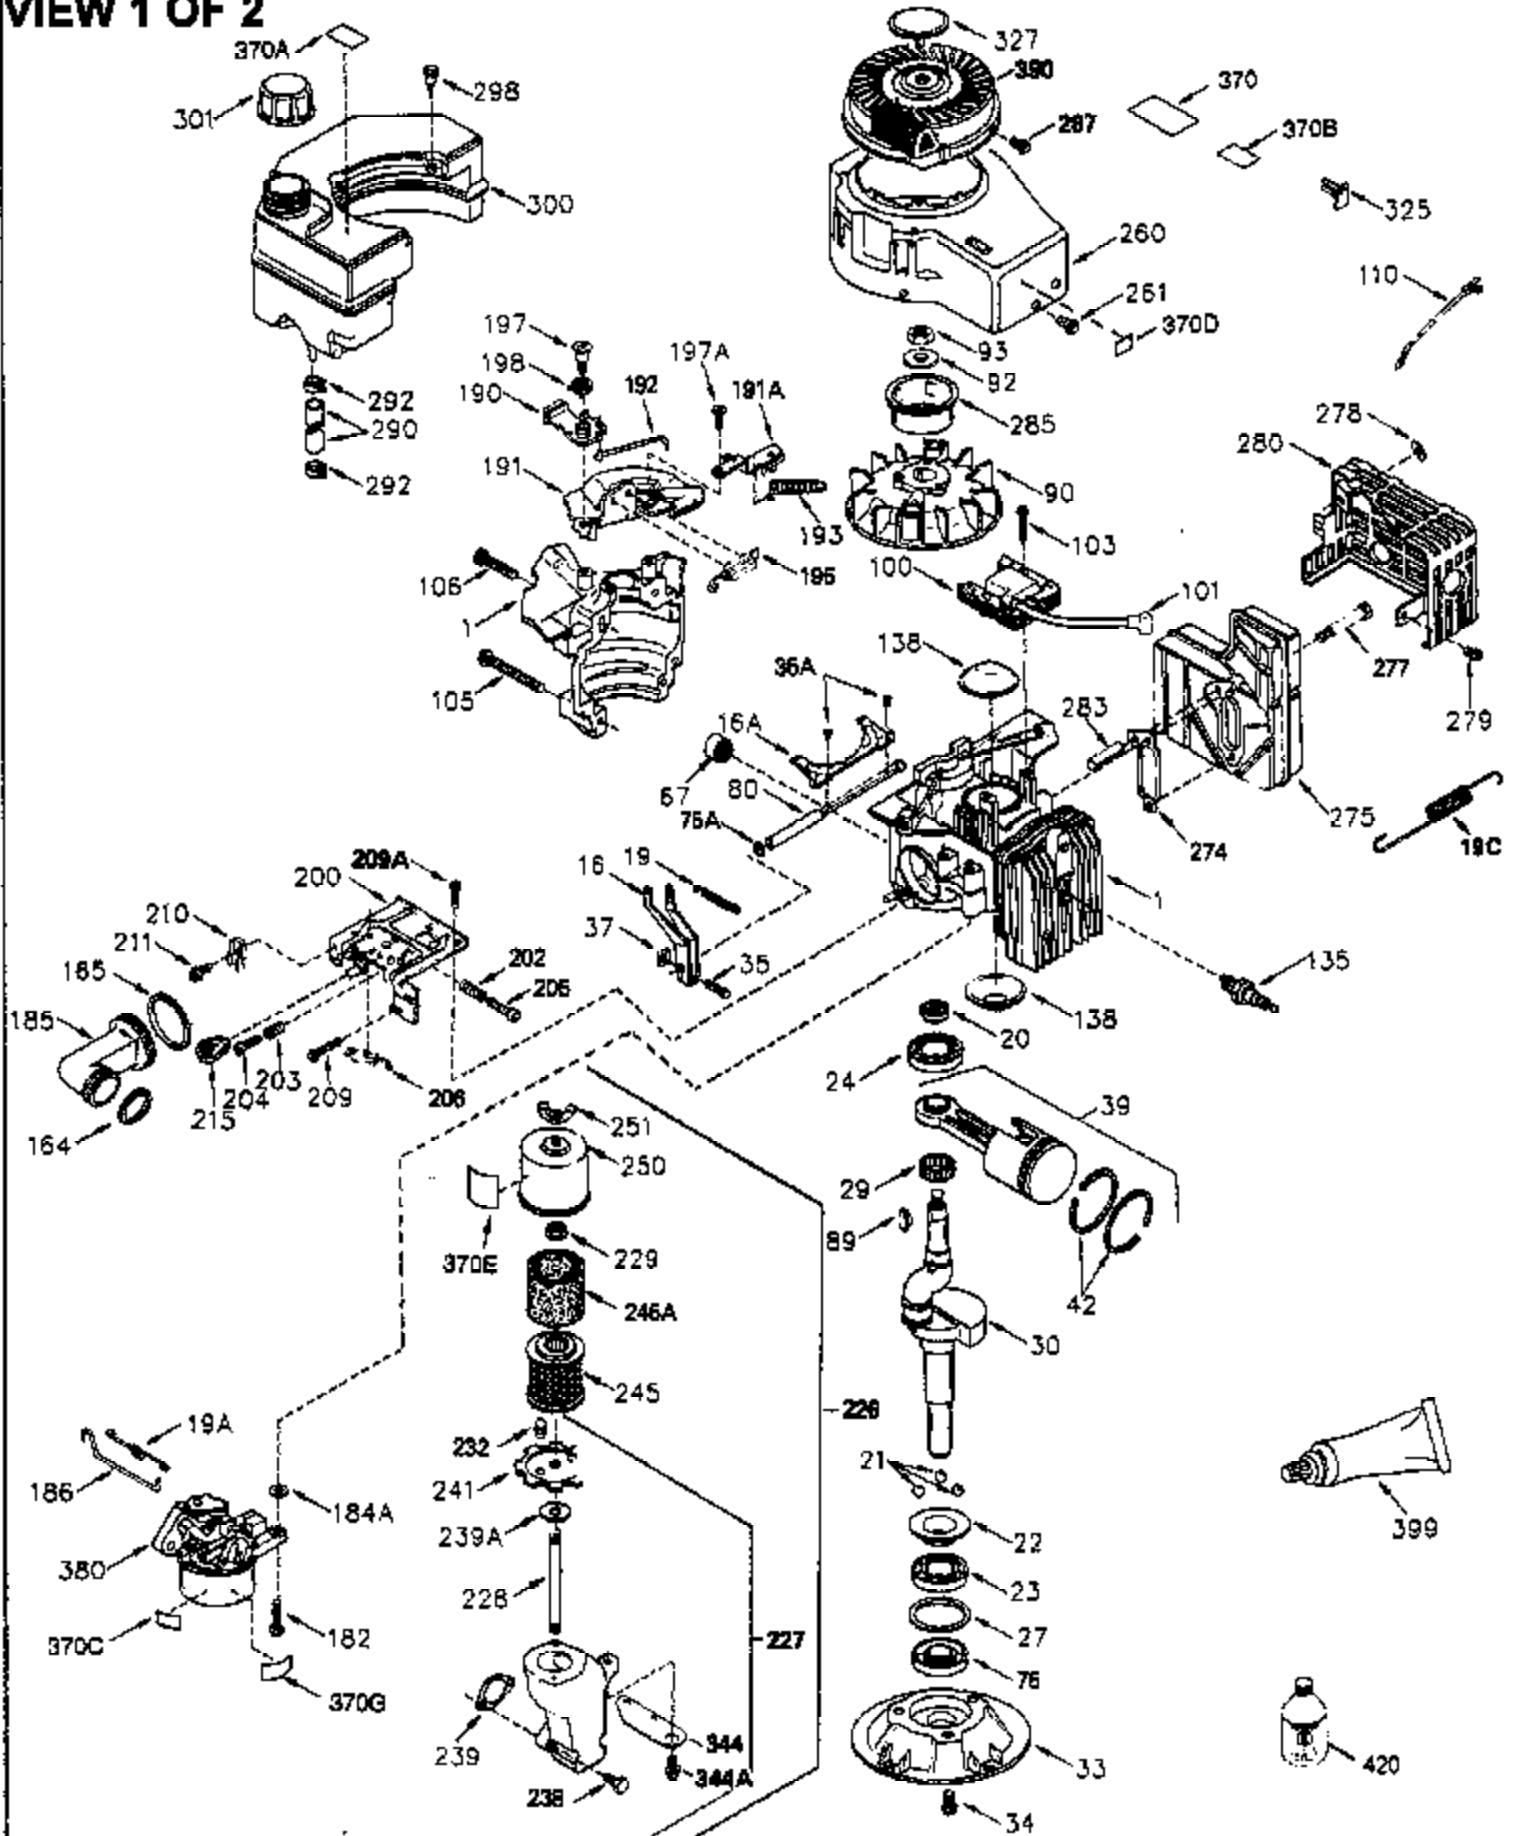

## Engine Parts List #1

Ref #	Part Number	Qty	Description
	1 250288		Cylinder (Incl. 67A, 75, 105, 106 & 1 38)
16A	490304		Governor Lever
16	490306		Governor Lever
19	490308		Extension Spring
19A	490307		Throttle Link Spring
20	510340		Oil Seal
21	570673		Ball Bearing
22	510338		Slide Ring
23	530158		Ball Bearing
24	530161		Ball Bearing
27	530159		Bearing Retainer
29	530164		Bearing Strip (31 needles) (.495" lon g)
30	290598A		Crankshaft (Incl. 29)
33	330179		Adapter Plate
34	792067		Screw, 5/16-18 x 1"
35A	650506		Screw, 4-40 x 3/16"
35	29826		Screw, 10-32 x 3/4"
37	29216		Lock Nut, 10-32
39	310277B		Piston & Rod Ass'y. (Incl. 29 & 42)
42	310278		Ring Set
67	430233		Fuel Filter (Screen w/brass collar)
67A	430234		Fuel Filter (Screen) (Optional)
75	510339		Oil Seal (P.T.O. end)
75A	510337		Oil Seal
80	490305		Governor Shaft
89	611107		Flywheel Key
90	611109		Flywheel (Counterbalance)
92	650815		Belleville Washer
93	650816		Flywheel Nut
100	34443A		Solid State Ignition
101	610118		Spark Plug Cover
103	650814		Screw, Torx T-15, 10-24 x 1"
105	650892		Screw, 5/16-18 x 2-3/16"
106	650891		Screw, 5/16-18 x 1-5/8"
110	611110		Ground Wire
135	611049		Spark Plug (RCJ8Y)
138	570683		Port Cover
164	510341		"O" Ring
165	510342		"O" Ring
182	792067		Screw, 5/16-18 x 1"
184A	27110		Washer
185	570674		Intake Pipe & Reed Ass'y. (Incl. 164 & 165)
186	490309		Governor Link
190	570688		Brake Lever
191	570677		S.E. Brake Bracket (w/cable clamp)
191A	570678A		Brake Control Lever
192	490312		Brake Control Link
193	490311		Brake Spring
195	610973		Terminal
197A	650897		Screw, 1/4-20 x 13/32"
197	650896		Screw, 1/4-20 x 13/16"
198	490313		Brake Control Lever Spring
200	570675A		Control Bracket (Incl.202,203,204,205 ,206)
202	32924		Compression Spring
203	31342		Compression Spring
204	650549		Screw, 5-40 x 7/16"
205	650606		Screw, 10-32 x 1-1/8"
209	590568		Screw, 10-24 x 3/4"