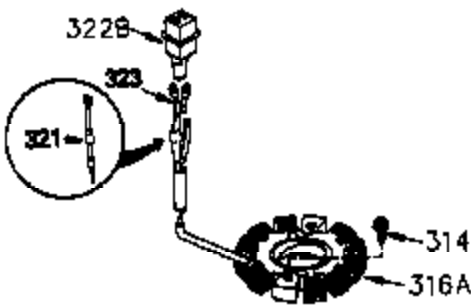

ILLUSTRATION SHOWS TYPICAL PARTS ONLY. ORDER BY PART NUMBER. PARTS NOT LISTED ARE SUPPLIED BY OEM.

VIEW 3 of 4

Ref #	Part Number	Qty	Description
25A	35424		Blower Housing Baffle (Incl. 325)
51	35315A		Counterbalance Weight
62	650760		Screw, 8-32 x 3/8"
63	28545		Grommet
64	30063		Screw, Torx T-30, 1/4-20 x 1/2"
68	33356		Ground Terminal
110D	35234		Ground Wire
210	27793		Conduit Clip
211	28942		Screw, 10-32 x 3/8"
238	650834		Screw, 10-32 x 1-17/32"
245A	35404		Air Cleaner Filter
274	35865		Exhaust Gasket (use as required)
277	650729		Screw, 5/16-18 x 3-3/16"
314	650873		Screw, 1/4-20 x 3/4"
315	611116		Alternator Coil (3 Amp DC)(Incl.321,3 22,323)
321	611161		Diode
323	611118		Terminal
415	730130		Exh.Adapter Kit(Incl.274 & 277)(As Re q.)