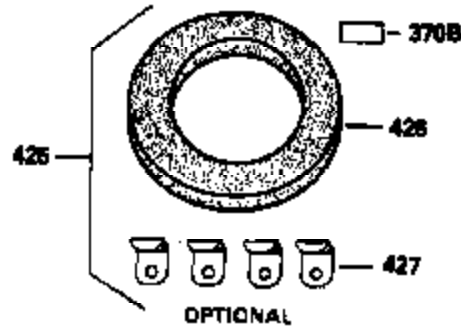

ILLUSTRATION SHOWS TYPICAL PARTS ONLY. ORDER BY PART NUMBER. PARTS NOT LISTED ARE SUPPLIED BY OEM.

VIEW 3 of 4

Ref #	Part Number	Qty	Description
25A	35424		Blower Housing Baffle (Incl. 325)
51	35315A		Counterbalance Weight
62	650760		Screw, 8-32 x 3/8"
63	28545		Grommet
64	30063		Screw, Torx T-30, 1/4-20 x 1/2"
68	33356		Ground Terminal
110D	35234		Ground Wire
210	27793		Conduit Clip
211	28942		Screw, 10-32 x 3/8"
238	650834		Screw, 10-32 x 1-17/32"
245A	35404		Air Cleaner Filter
274	35865		Exhaust Gasket (use as required)
277	650729		Screw, 5/16-18 x 3-3/16"
314	650873		Screw, 1/4-20 x 3/4"
315	611116		Alternator Coil (3 Amp DC)(Incl.321,3 22,323)
321	611161		Diode
323	611118		Terminal
415	730130		Exh.Adapter Kit(Incl.274 & 277)(As Re q.)

ILLUSTRATION SHOWS TYPICAL PARTS ONLY. ORDER BY PART NUMBER. PARTS NOT LISTED ARE SUPPLIED BY OEM.

STANDARD POINT IGNITION

VIEW 4 of 4

MUFFLER (QUIET)
(OPTIONAL)

OPTIONAL SPARK
ARRESTOR

DEBRIS SCREEN KIT
(OPTIONAL)