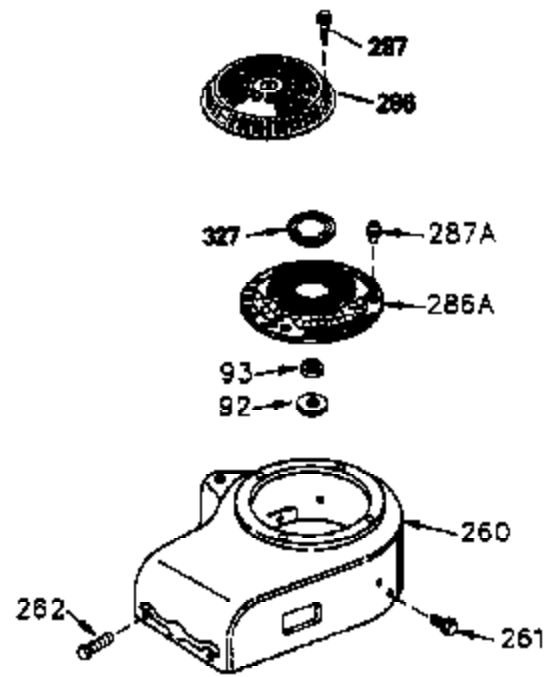

ILLUSTRATION SHOWS TYPICAL PARTS ONLY. ORDER BY PART NUMBER. PARTS NOT LISTED ARE SUPPLIED BY OEM.

STANDARD POINT IGNITION

VIEW 4 of 4