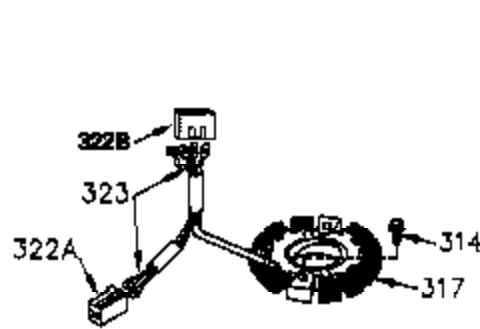

ILLUSTRATION SHOWS TYPICAL PARTS ONLY. ORDER BY PART NUMBER. PARTS NOT LISTED ARE SUPPLIED BY OEM.

VIEW 3 of 4

Ref #	Part Number	Qty	Description
25A	35424		Blower Housing Baffle (Incl. 325)
51	35315A		Counterbalance Weight
62	650760		Screw, 8-32 x 3/8"
63	28545		Grommet
64	30063		Screw, Torx T-30, 1/4-20 x 1/2"
68	33356		Ground Terminal
110D	35234		Ground Wire
210	27793		Conduit Clip
211	28942		Screw, 10-32 x 3/8"
238	650834		Screw, 10-32 x 1-17/32"
245A	35404		Air Cleaner Filter
274	35865		Exhaust Gasket (use as required)
277	650729		Screw, 5/16-18 x 3-3/16"
314	650873		Screw, 1/4-20 x 3/4"
315	611116		Alternator Coil (3 Amp DC)(Incl.321,3 22,323)
321	611161		Diode
323	611118		Terminal
415	730130		Exh.Adapter Kit(Incl.274 & 277)(As Re q.)