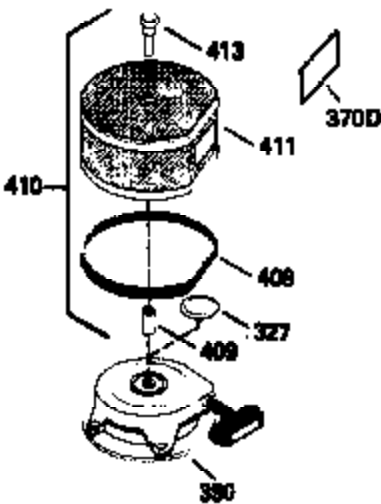

ILLUSTRATION SHOWS TYPICAL PARTS ONLY. ORDER BY PART NUMBER. PARTS NOT LISTED ARE SUPPLIED BY OEM.

VIEW 3 of 4

Ref #	Part Number	Qty	Description
25A	35424		Blower Housing Baffle (Incl. 325)
51	35315A		Counterbalance Weight
62	650760		Screw, 8-32 x 3/8"
63	28545		Grommet
64	30063		Screw, Torx T-30, 1/4-20 x 1/2"
68	33356		Ground Terminal
110D	35234		Ground Wire
210	27793		Conduit Clip
211	28942		Screw, 10-32 x 3/8"
238	650834		Screw, 10-32 x 1-17/32"
245A	35404		Air Cleaner Filter
274	35865		Exhaust Gasket (use as required)
277	650729		Screw, 5/16-18 x 3-3/16"
314	650873		Screw, 1/4-20 x 3/4"
315	611116		Alternator Coil (3 Amp DC)(Incl.321,3 22,323)
321	611161		Diode
323	611118		Terminal
415	730130		Exh.Adapter Kit(Incl.274 & 277)(As Re q.)

ILLUSTRATION SHOWS TYPICAL PARTS ONLY. ORDER BY PART NUMBER. PARTS NOT LISTED ARE SUPPLIED BY OEM.

STANDARD POINT IGNITION

VIEW 4 of 4

MUFFLER (QUIET)
(OPTIONAL)

OPTIONAL SPARK
ARRESTOR

DEBRIS SCREEN KIT
(OPTIONAL)