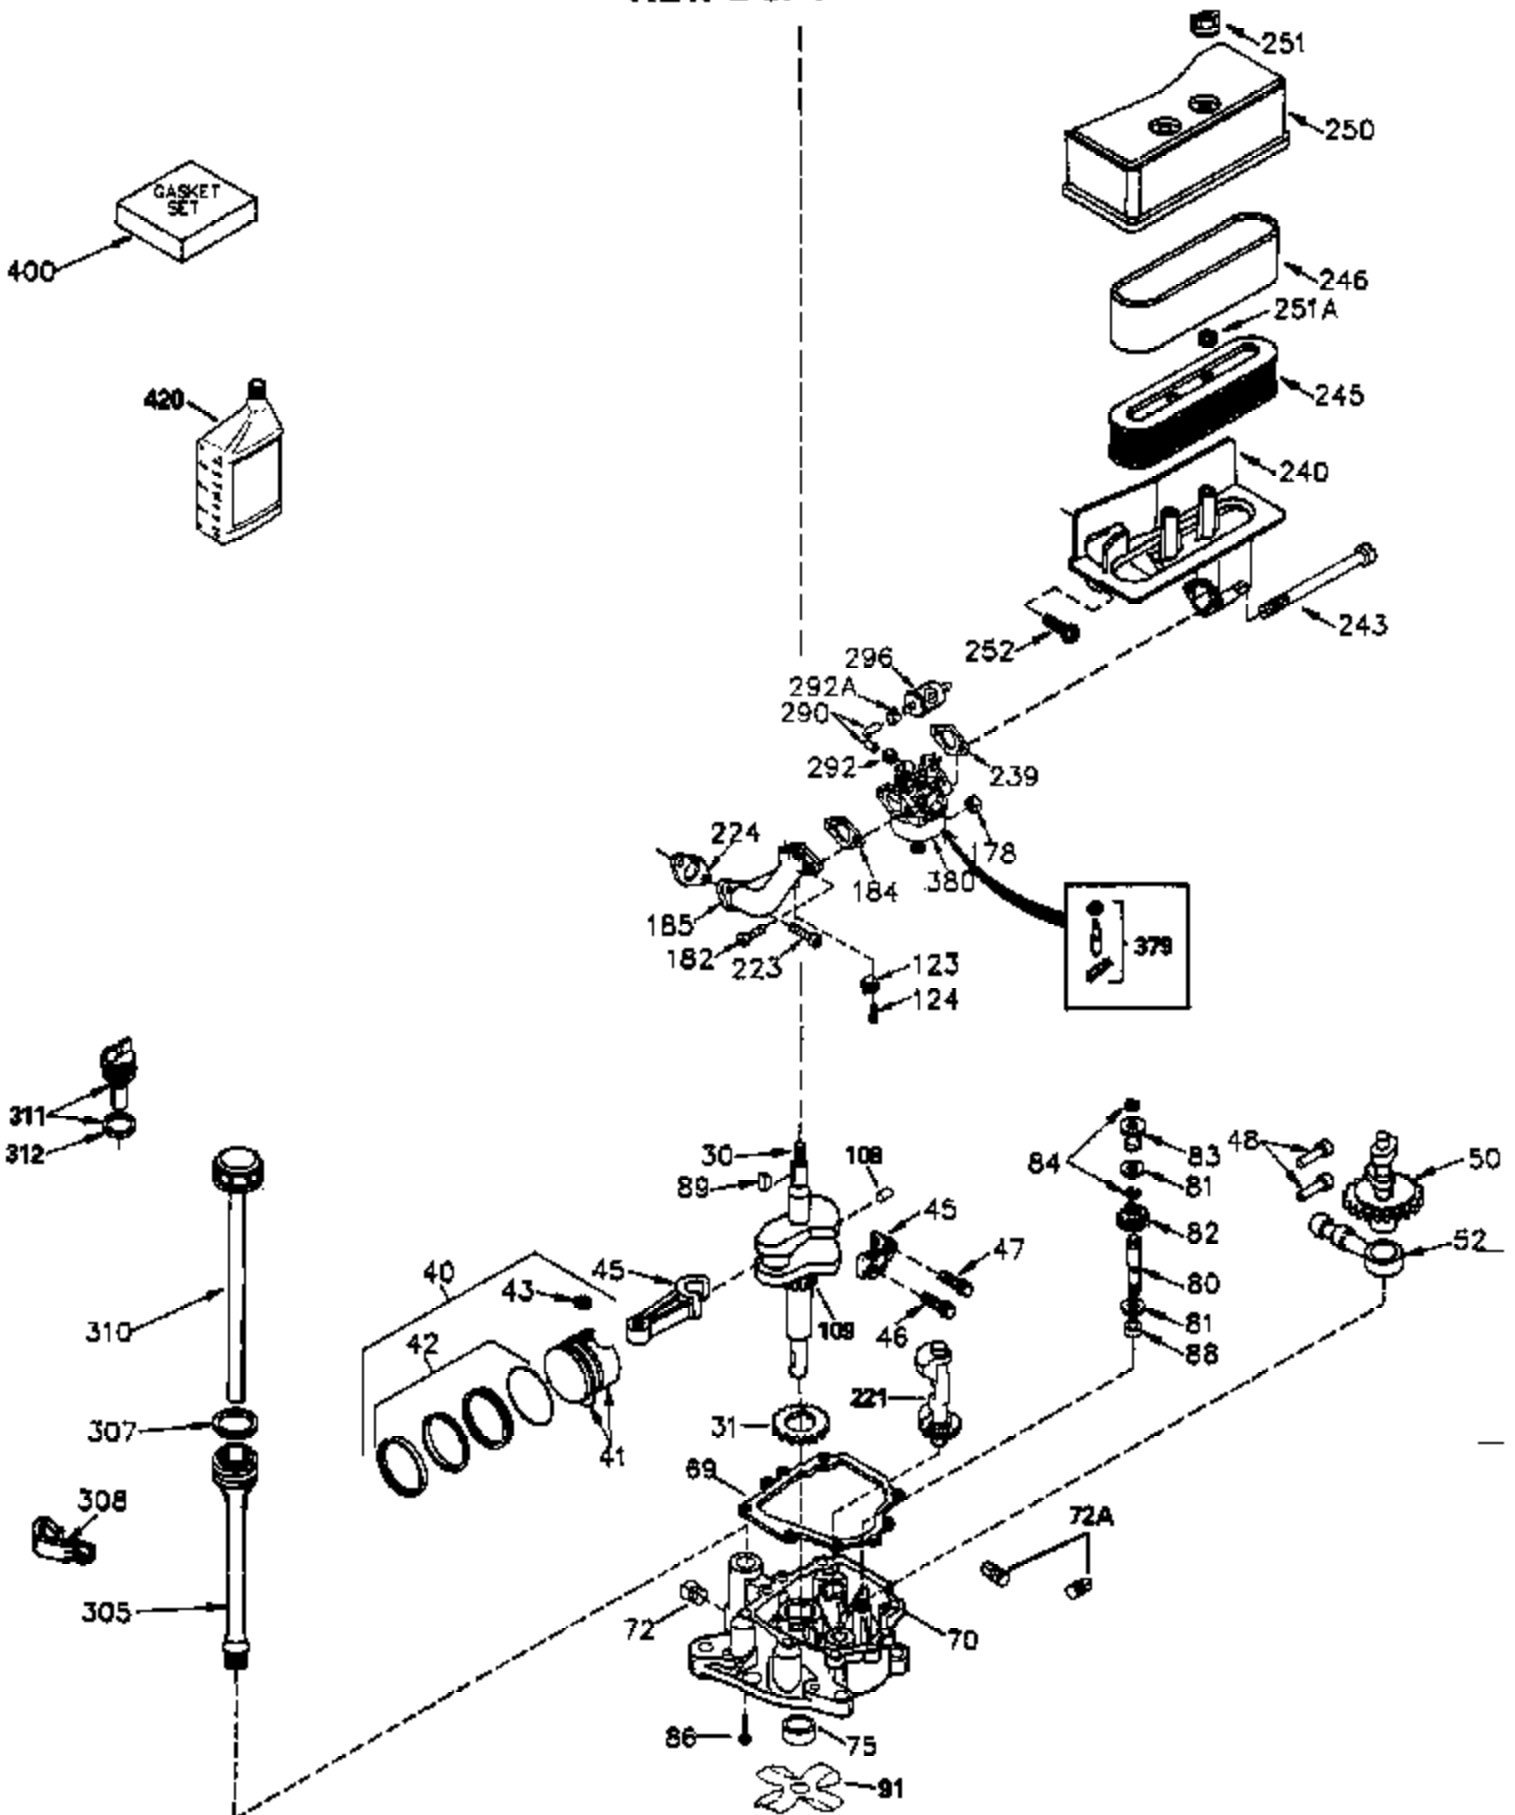

ILLUSTRATION SHOWS TYPICAL PARTS ONLY. ORDER BY PART NUMBER. PARTS NOT LISTED ARE SUPPLIED BY OEM.

VIEW 2 of 4

Ref #	Part Number	Qty	Description
30	35429A		Crankshaft
40	35776		Piston, Pin & Ring Set (Std.) (3-5/16 ")
40	35777		Piston, Pin & Ring Set (.010" OS)
40	35778		Piston, Pin & Ring Set (.020" OS)
41	35773		Piston & Pin Ass'y. (Std.) (Incl. 43)
41	35774		Piston & Pin Ass'y. (.010" OS) (Incl. 43)
41	35775		Piston & Pin Ass'y. (.020" OS) (Incl. 43)
42	35779		Ring Set (Std.)
42	35780		Ring Set (.010" OS)
42	35781		Ring Set (.020" OS)
43	35772		Piston Pin Retaining Ring
45	35330A		Connecting Rod (Incl. 46 & 47)
46	650908		Connecting Rod Bolt
47	650882		Connecting Rod Bolt
48	34034		Valve Lifter
50	35381		Camshaft (MCR)
51	35315A		Counterbalance Weight
52	31356		Oil Pump
69	35317		* Mounting Flange Gasket
70	35711A		Mounting Flange (Incl. 72, 75 & 80)
72	31927		Oil Drain Plug
75	35319		Oil Seal
80	30668		Governor Shaft
80	35783		Governor Shaft
81	30590A		Washer
82	35378		Governor Gear (Incl. 81)
83	30588A		Governor Spool
84	29193		Retaining Ring
86	650833		Screw, 1/4-20 x 1-3/16"
88	31707A		Spacer (Incl. 81)
89	32589		Flywheel Key
123	33261		Intake pipe Brace
124	650738		Screw, 1/4-20 x 5/8"
178	29752		Nut & Lock Washer, 1/4-28
182	30088A		Screw, 1/4-28 x 1"
184	33263		* Carburetor To Intake Pipe Gasket
185	34926		Intake Pipe
223	650378		Screw, Torx T-30, 5/16-18 x 1-1/8"
224	27915A		* Intake Pipe Gasket
238	650834		Screw, 10-32 x 1-17/32"
239	33629		* Carburetor Gasket
240	35538B		Air Cleaner Body (Incl. 239)
245A	35404		Air Cleaner Filter
245	35403		Air Cleaner Filter (Incl. 251)
250	35405		Air Cleaner Cover
251A	650825		Nut & Lock Washer, 1/4-20
251	650886		Wing Nut, 1/4-20
252	650887		Screw, 1/4-20 x 1"
290	30705		Fuel Line (braided 16") (40cm)
292	26460		Fuel Line Clamp
305	35574		Oil Tube
307	35499		"O" Ring
308	35437		Fill Tube Clip
310	35576		Dipstick
315	611116		Alternator Coil (3 Amp DC)(Incl.321,3 22,323)
379	631021		Inlet Needle, Seat & Clip Ass'y.