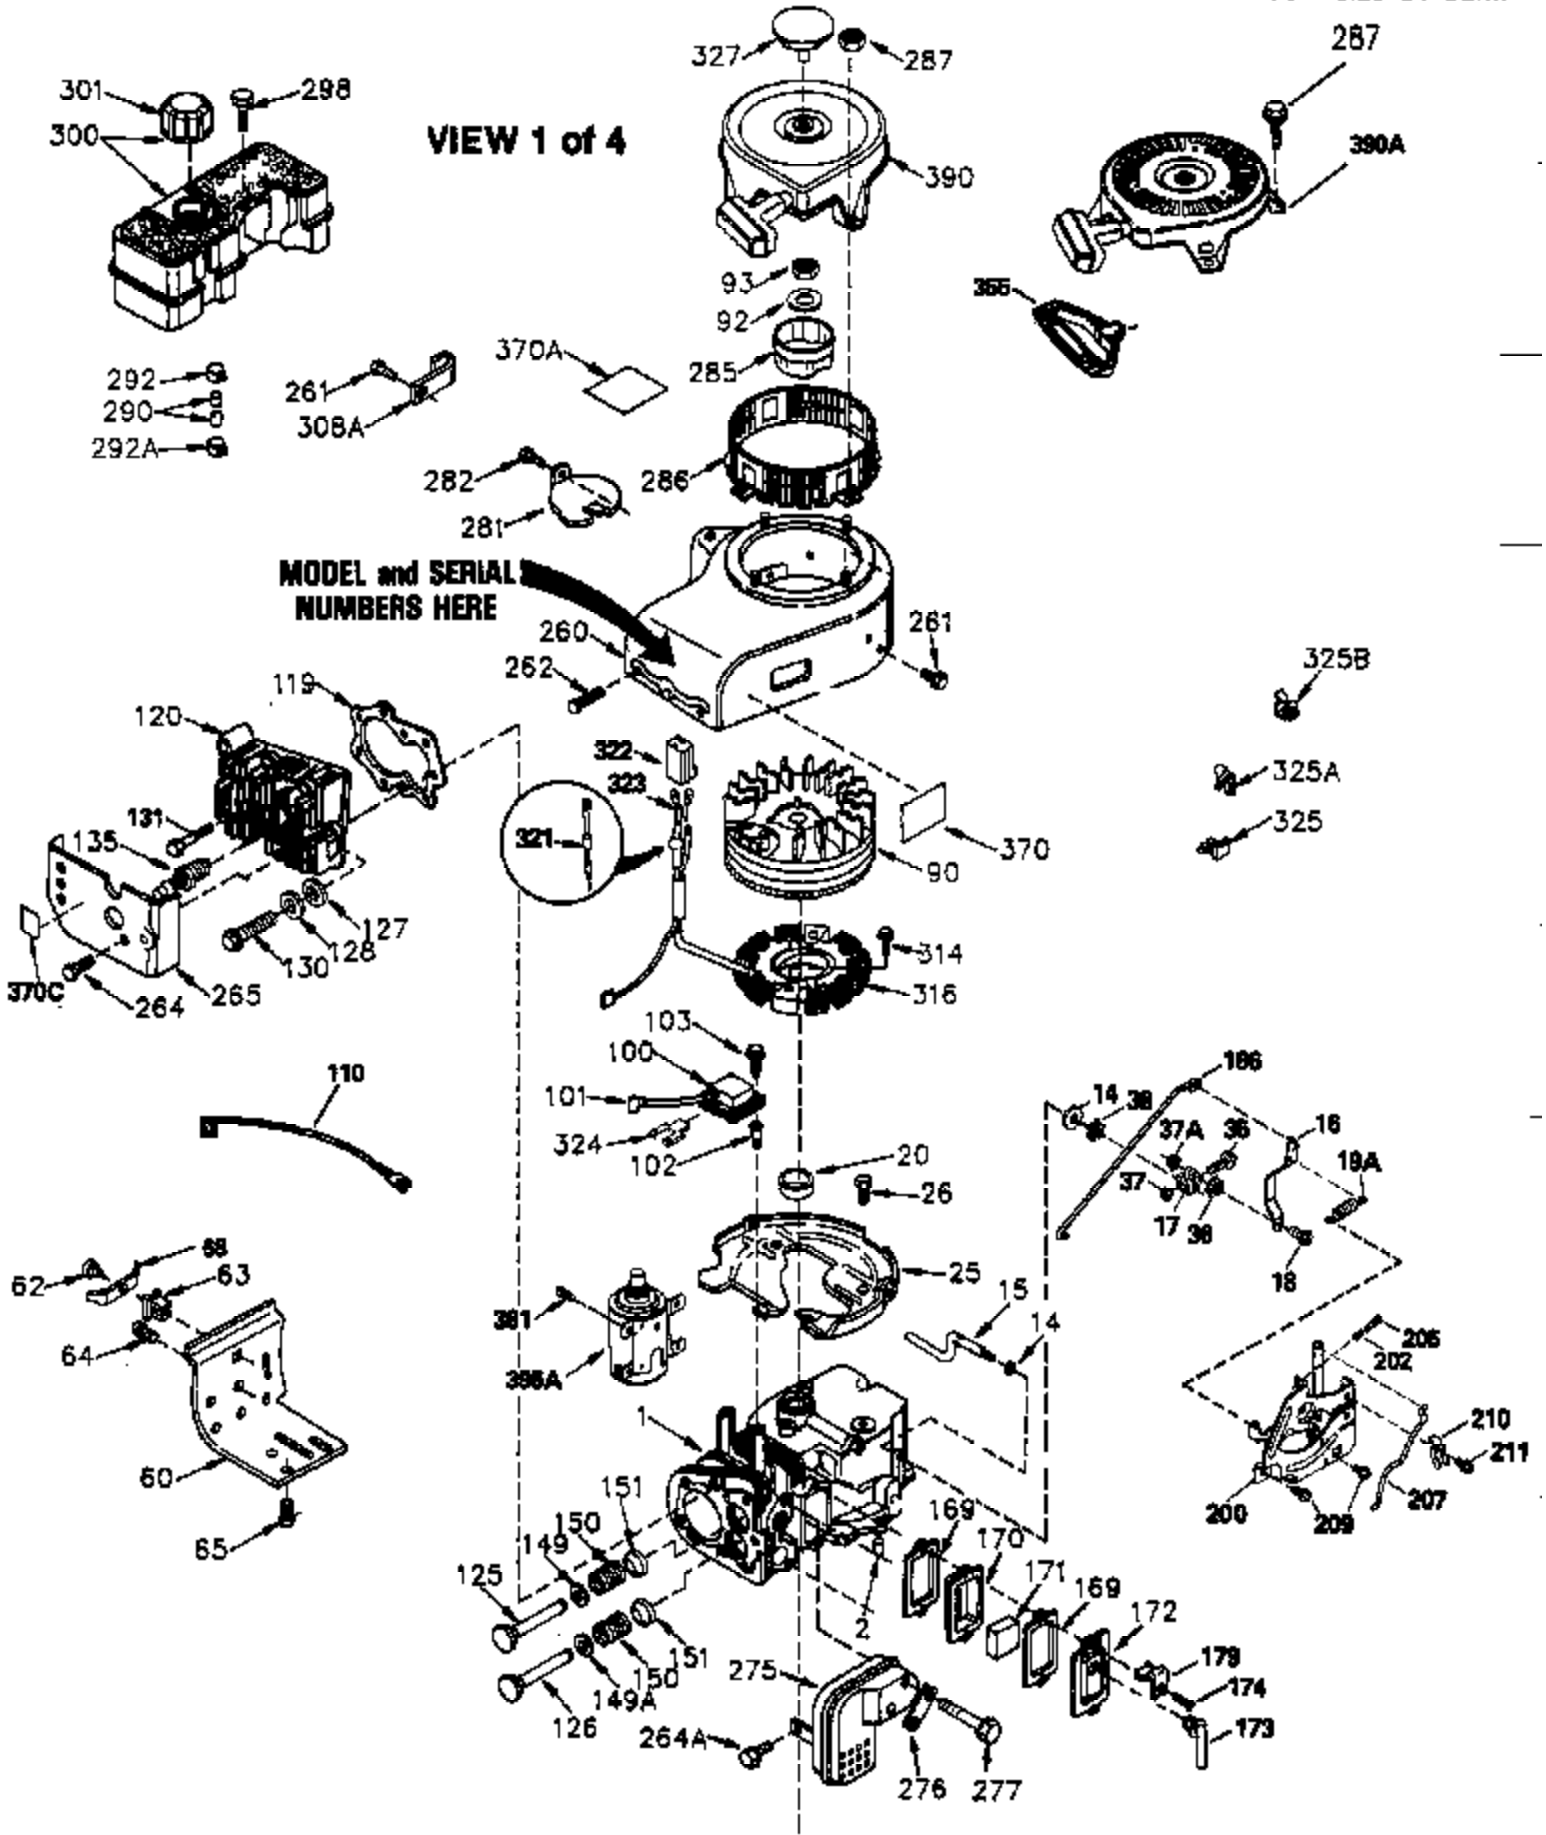

ILLUSTRATION SHOWS TYPICAL PARTS ONLY. ORDER BY PART NUMBER. PARTS NOT LISTED ARE SUPPLIED BY OEM.

Engine Parts List #1

Ref #	Part Number	Qty	Description
	1 35421		Cylinder (Incl. 2 & 20) (3-5/16" Bore)
	2 27652		Dowel Pin
	14 28277		Washer
	15 35082		Governor Rod
	16 32651		Governor Lever
	17 31335		Governor Lever Clamp
	18 650548		Screw, 8-32 x 5/16"
	20 35319		Oil Seal
	26 650561		Screw, 1/4-20 x 5/8"
	51 35315A		Counterbalance Weight
	60 33273A		Blower Housing Extension
	62 650760		Screw, 8-32 x 3/8"
	63 28545		Grommet
	64 30063		Screw, Torx T-30, 1/4-20 x 1/2"
	65 650128		Screw, 10-24 x 1/2"
	68 33356		Ground Terminal
	90 611093		Flywheel (3 amp w/ring gear)
	92 650880		Lock Washer
	93 650881		Flywheel Nut, 5/8-18
	100 35135		Solid State Ignition
	101 610118		Spark Plug Cover (use as required)
	102 650872		Solid State Mounting Stud
	103 650814		Screw, Torx T-15, 10-24 x 1"
	119 34923A		* Cylinder Head Gasket
	120 34030A		Cylinder Head
	125 27878A		Exhaust Valve (Std.) (Incl. 151)
	126 34035		Intake Valve (Std.) (Incl. 151)
	127 650691		Washer (Do not use with 6021A screw)
	128 650690		Belleville Washer
	130 650694A		Screw, 5/16-18 x 2"
	131 6021A		Screw, 5/16-18 x 1-1/2" (Do not use w /650691)
	135 33636		Resistor Spark Plug (RJ17LM)
	149 27882		Valve Spring Cap (Exhaust)
	150 27881		Valve Spring
	151 32581		Valve Spring Keeper
	169 27896A		* Valve Cover Gasket
	170 28423		Breather Body
	171 28424		Breather Element
	172 28425		Valve Cover
	173 35350		Breather Tube
	174 650128		Screw, 10-24 x 1/2"
	186 35803		Governor Link
	200 35524		Control Bracket (Incl. 203 & 204)
	202 33802		Compression Spring
	205 650777		Screw, 6-32 x 21/32"
	209 650902		Screw, 10-32 x 7/16"
	210 27793		Conduit Clip
	211 28942		Screw, 10-32 x 3/8"
	238 650834		Screw, 10-32 x 1-17/32"
	245A 35404		Air Cleaner Filter
	260 35796A		Blower Housing (for electric starter) NOTE: Replacement hardware may differ when servicing starter assy. or blower housing. Refer to Service Bulletin 508.
	261 650788		Screw, 5/16-18 x 3/4"
	262 29747B		Screw, Torx T-40, 5/16-24 x 21/32"
	264 650802		Screw, 1/4-20 x 5/8"
	265 33272B		Cylinder Head Cover