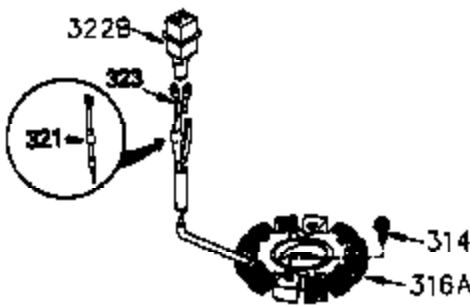

ILLUSTRATION SHOWS TYPICAL PARTS ONLY. ORDER BY PART NUMBER. PARTS NOT LISTED ARE SUPPLIED BY OEM.

VIEW 3 of 4

Ref #	Part Number	Qty	Description
51	35315A		Counterbalance Weight
62	650760		Screw, 8-32 x 3/8"
63	28545		Grommet
64	30063		Screw, Torx T-30, 1/4-20 x 1/2"
68	33356		Ground Terminal
110A	35349		Ground Wire
210	27793		Conduit Clip
211	28942		Screw, 10-32 x 3/8"
238	650834		Screw, 10-32 x 1-17/32"
245A	35404		Air Cleaner Filter
274	35865		Exhaust Gasket (use as required)
277	650729		Screw, 5/16-18 x 3-3/16"
398	590685		Rewind Starter & Cup Ass'y. (This assembly replaces 590633 starter. This assembly consists of a 590671 rewind starter and a 35965A starter cup.)
415	730130		Exh.Adapter Kit(Incl.274 & 277)(As Re q.)