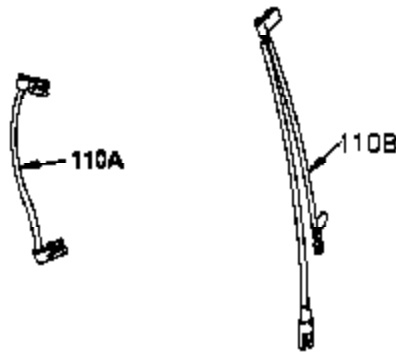

ILLUSTRATION SHOWS TYPICAL PARTS ONLY. ORDER BY PART NUMBER. PARTS NOT LISTED ARE SUPPLIED BY OEM.

VIEW 3 of 4

Ref #	Part Number	Qty	Description
51	35315A		Counterbalance Weight
62	650760		Screw, 8-32 x 3/8"
63	28545		Grommet
64	30063		Screw, Torx T-30, 1/4-20 x 1/2"
68	33356		Ground Terminal
110A	35349		Ground Wire
210	27793		Conduit Clip
211	28942		Screw, 10-32 x 3/8"
238	650834		Screw, 10-32 x 1-17/32"
245A	35404		Air Cleaner Filter
274	35865		Exhaust Gasket (use as required)
277	650729		Screw, 5/16-18 x 3-3/16"
398	590685		Rewind Starter & Cup Ass'y. (This assembly replaces 590633 starter. This assembly consists of a 590671 rewind starter and a 35965A starter cup.)
415	730130		Exh.Adapter Kit(Incl.274 & 277)(As Re q.)