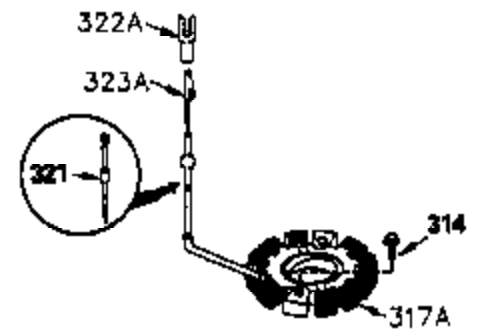

ILLUSTRATION SHOWS TYPICAL PARTS ONLY. ORDER BY PART NUMBER. PARTS NOT LISTED ARE SUPPLIED BY OEM.

VIEW 3 of 4

Ref #	Part Number	Qty	Description
51	35315A		Counterbalance Weight
62	650760		Screw, 8-32 x 3/8"
63	28545		Grommet
64	30063		Screw, Torx T-30, 1/4-20 x 1/2"
68	33356		Ground Terminal
110A	35349		Ground Wire
210	27793		Conduit Clip
211	28942		Screw, 10-32 x 3/8"
238	650834		Screw, 10-32 x 1-17/32"
245A	35404		Air Cleaner Filter
274	35865		Exhaust Gasket (use as required)
277	650729		Screw, 5/16-18 x 3-3/16"
398	590685		Rewind Starter & Cup Ass'y. (This assembly replaces 590633 starter. This assembly consists of a 590671 rewind starter and a 35965A starter cup.)
415	730130		Exh.Adapter Kit(Incl.274 & 277)(As Re q.)