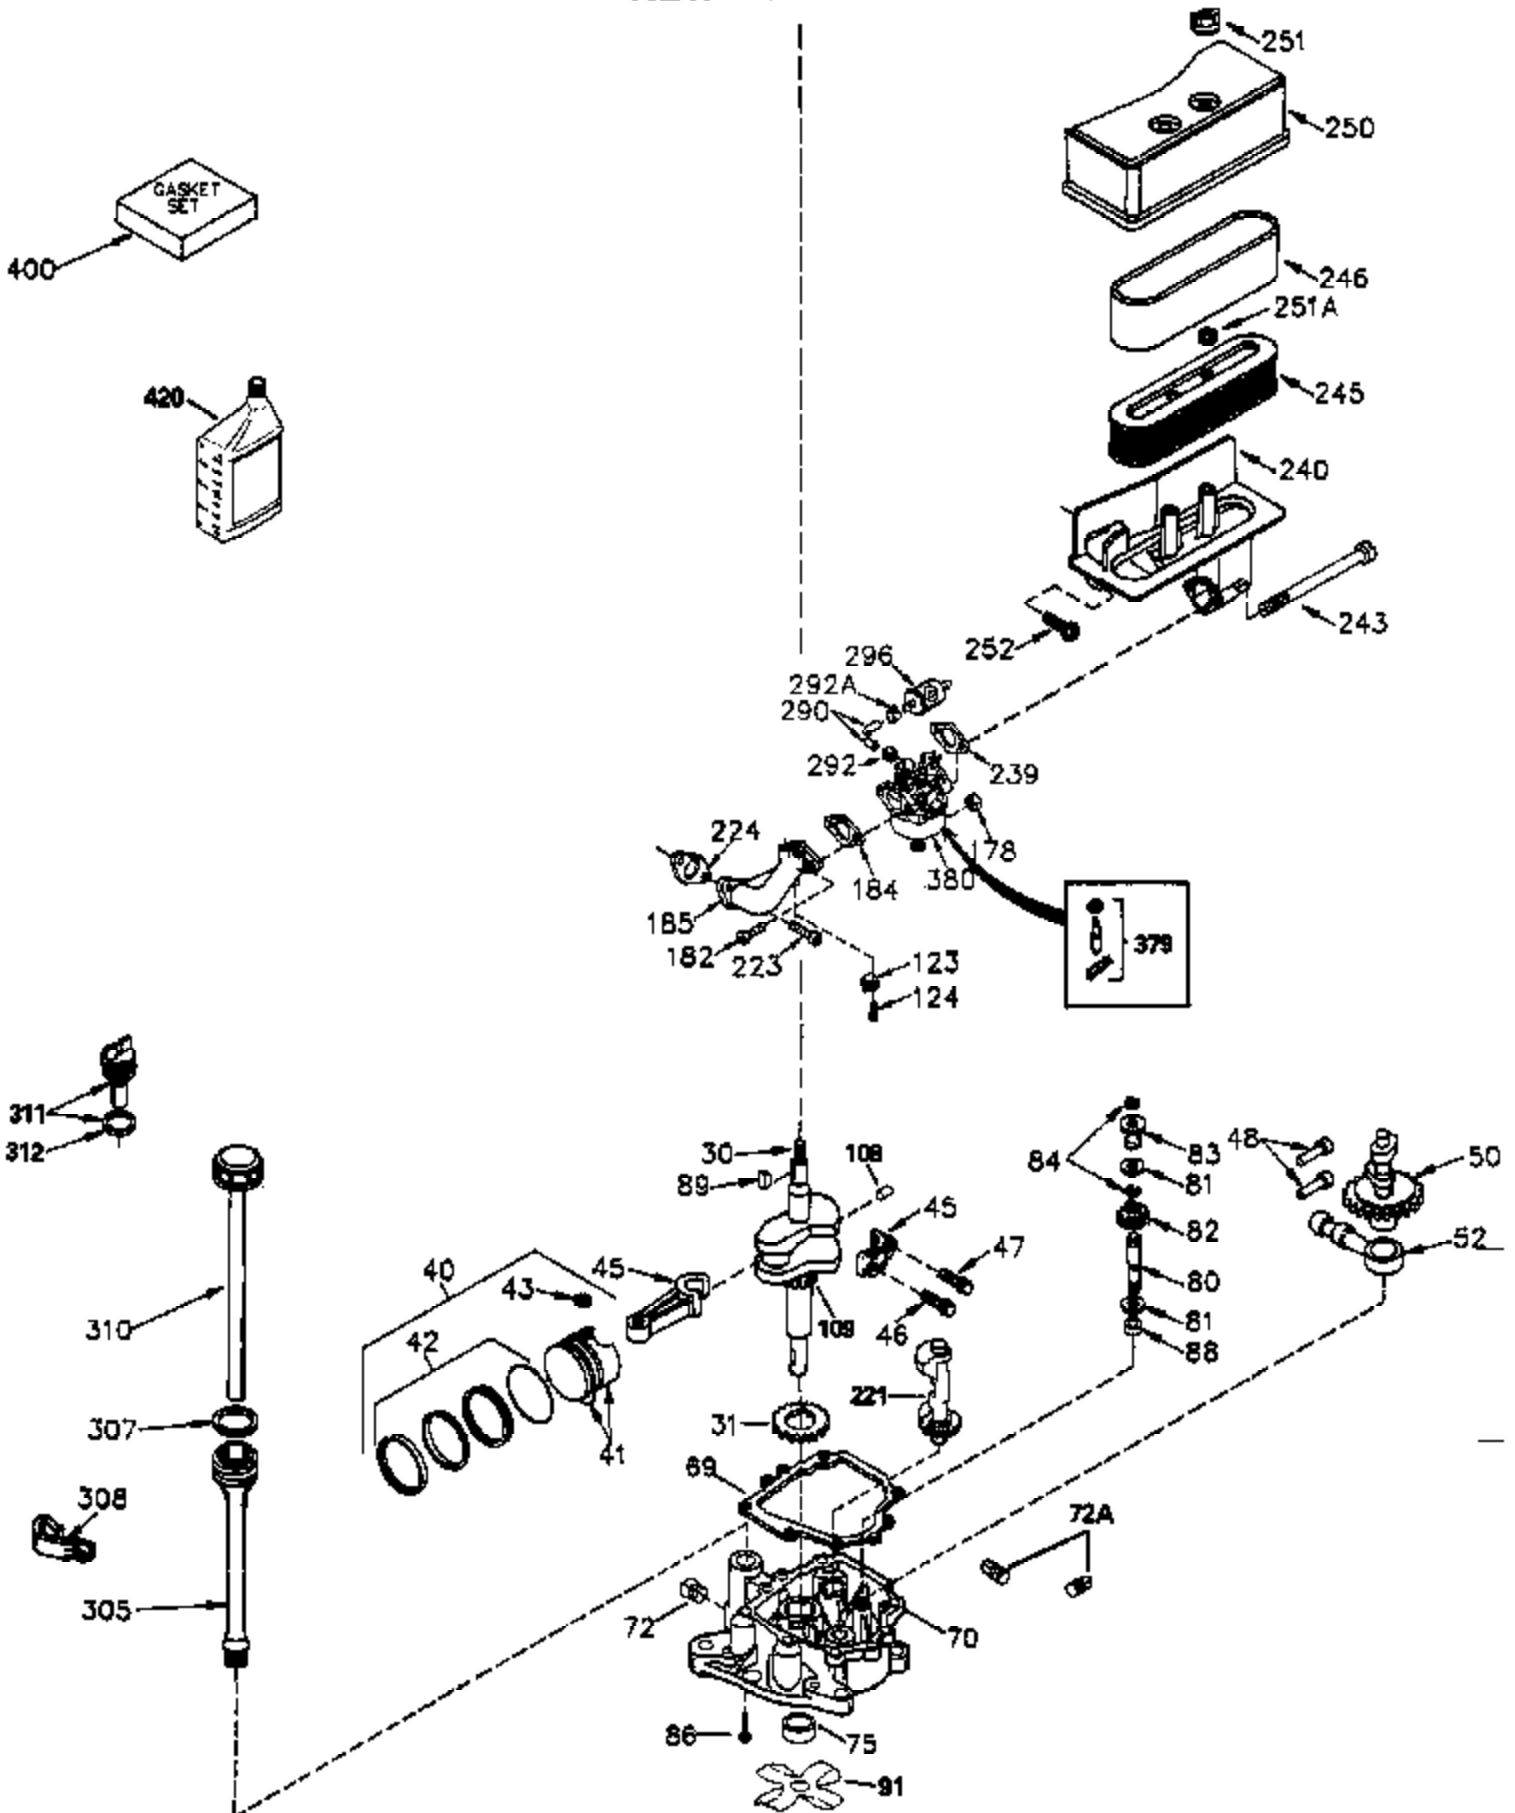

ILLUSTRATION SHOWS TYPICAL PARTS ONLY. ORDER BY PART NUMBER. PARTS NOT LISTED ARE SUPPLIED BY OEM.

VIEW 2 of 4

Ref #	Part Number	Qty	Description
30	35422A		Crankshaft
40	34860A		Piston, Pin & Ring Set (Std.) (3-5/16 ")
40	34861A		Piston, Pin & Ring Set (.010" OS)
40	34862A		Piston, Pin & Ring Set (.020" OS)
41	34863		Piston & Pin Ass'y. (Std.) (Incl. 43)
41	34864		Piston & Pin Ass'y. (.010" OS) (Incl. 43)
41	34865		Piston & Pin Ass'y. (.020" OS) (Incl. 43)
42	34866A		Ring Set (Std.) (3-5/16")
42	34867A		Ring Set (.010" OS)
42	34868A		Ring Set (.020" OS)
43	27888		Piston Pin Retaining Ring
45	35373A		Connecting Rod (Incl. 46 & 47)
46	650908		Connecting Rod Bolt
47	650882		Connecting Rod Bolt
48	34034		Valve Lifter
50	35381		Camshaft (MCR)
51	35315A		Counterbalance Weight
52	31356		Oil Pump
69	35317		* Mounting Flange Gasket
70	35318A		Mounting Flange (Incl. 72, 75, 80 & 8 1)
72	31927		Oil Drain Plug
75	35319		Oil Seal
80	30668		Governor Shaft
81	30590A		Washer
82	35378		Governor Gear (Incl. 81)
83	30588A		Governor Spool
84	29193		Retaining Ring
86	650833		Screw, 1/4-20 x 1-3/16"
88	31707A		Spacer (Incl. 81)
89	32589		Flywheel Key
123	33261		Intake pipe Brace
124	650738		Screw, 1/4-20 x 5/8"
178	29752		Nut & Lock Washer, 1/4-28
182	30088A		Screw, 1/4-28 x 1"
184	33263		* Carburetor To Intake Pipe Gasket
185	34926		Intake Pipe
223	650378		Screw, Torx T-30, 5/16-18 x 1-1/8"
224	27915A		* Intake Pipe Gasket
238	650834		Screw, 10-32 x 1-17/32"
239	33629		* Carburetor Gasket
240	35538B		Air Cleaner Body (Incl. 239)
245	35403		Air Cleaner Filter (Incl. 251)
245A	35404		Air Cleaner Filter
250	35405		Air Cleaner Cover
251A	650825		Nut & Lock Washer, 1/4-20
251	650886		Wing Nut, 1/4-20
252	650887		Screw, 1/4-20 x 1"
290	30705		Fuel Line (braided 16") (40cm)
305	35574		Oil Tube
307	35499		"O" Ring
308	35437		Fill Tube Clip
310	35576		Dipstick
379	631021		Inlet Needle, Seat & Clip Ass'y.
380	632241		Carburetor (Incl. 184) (Refer to Division 5, Section A, page A4-2 for breakdown or Fiche 10B, Grid E-5)