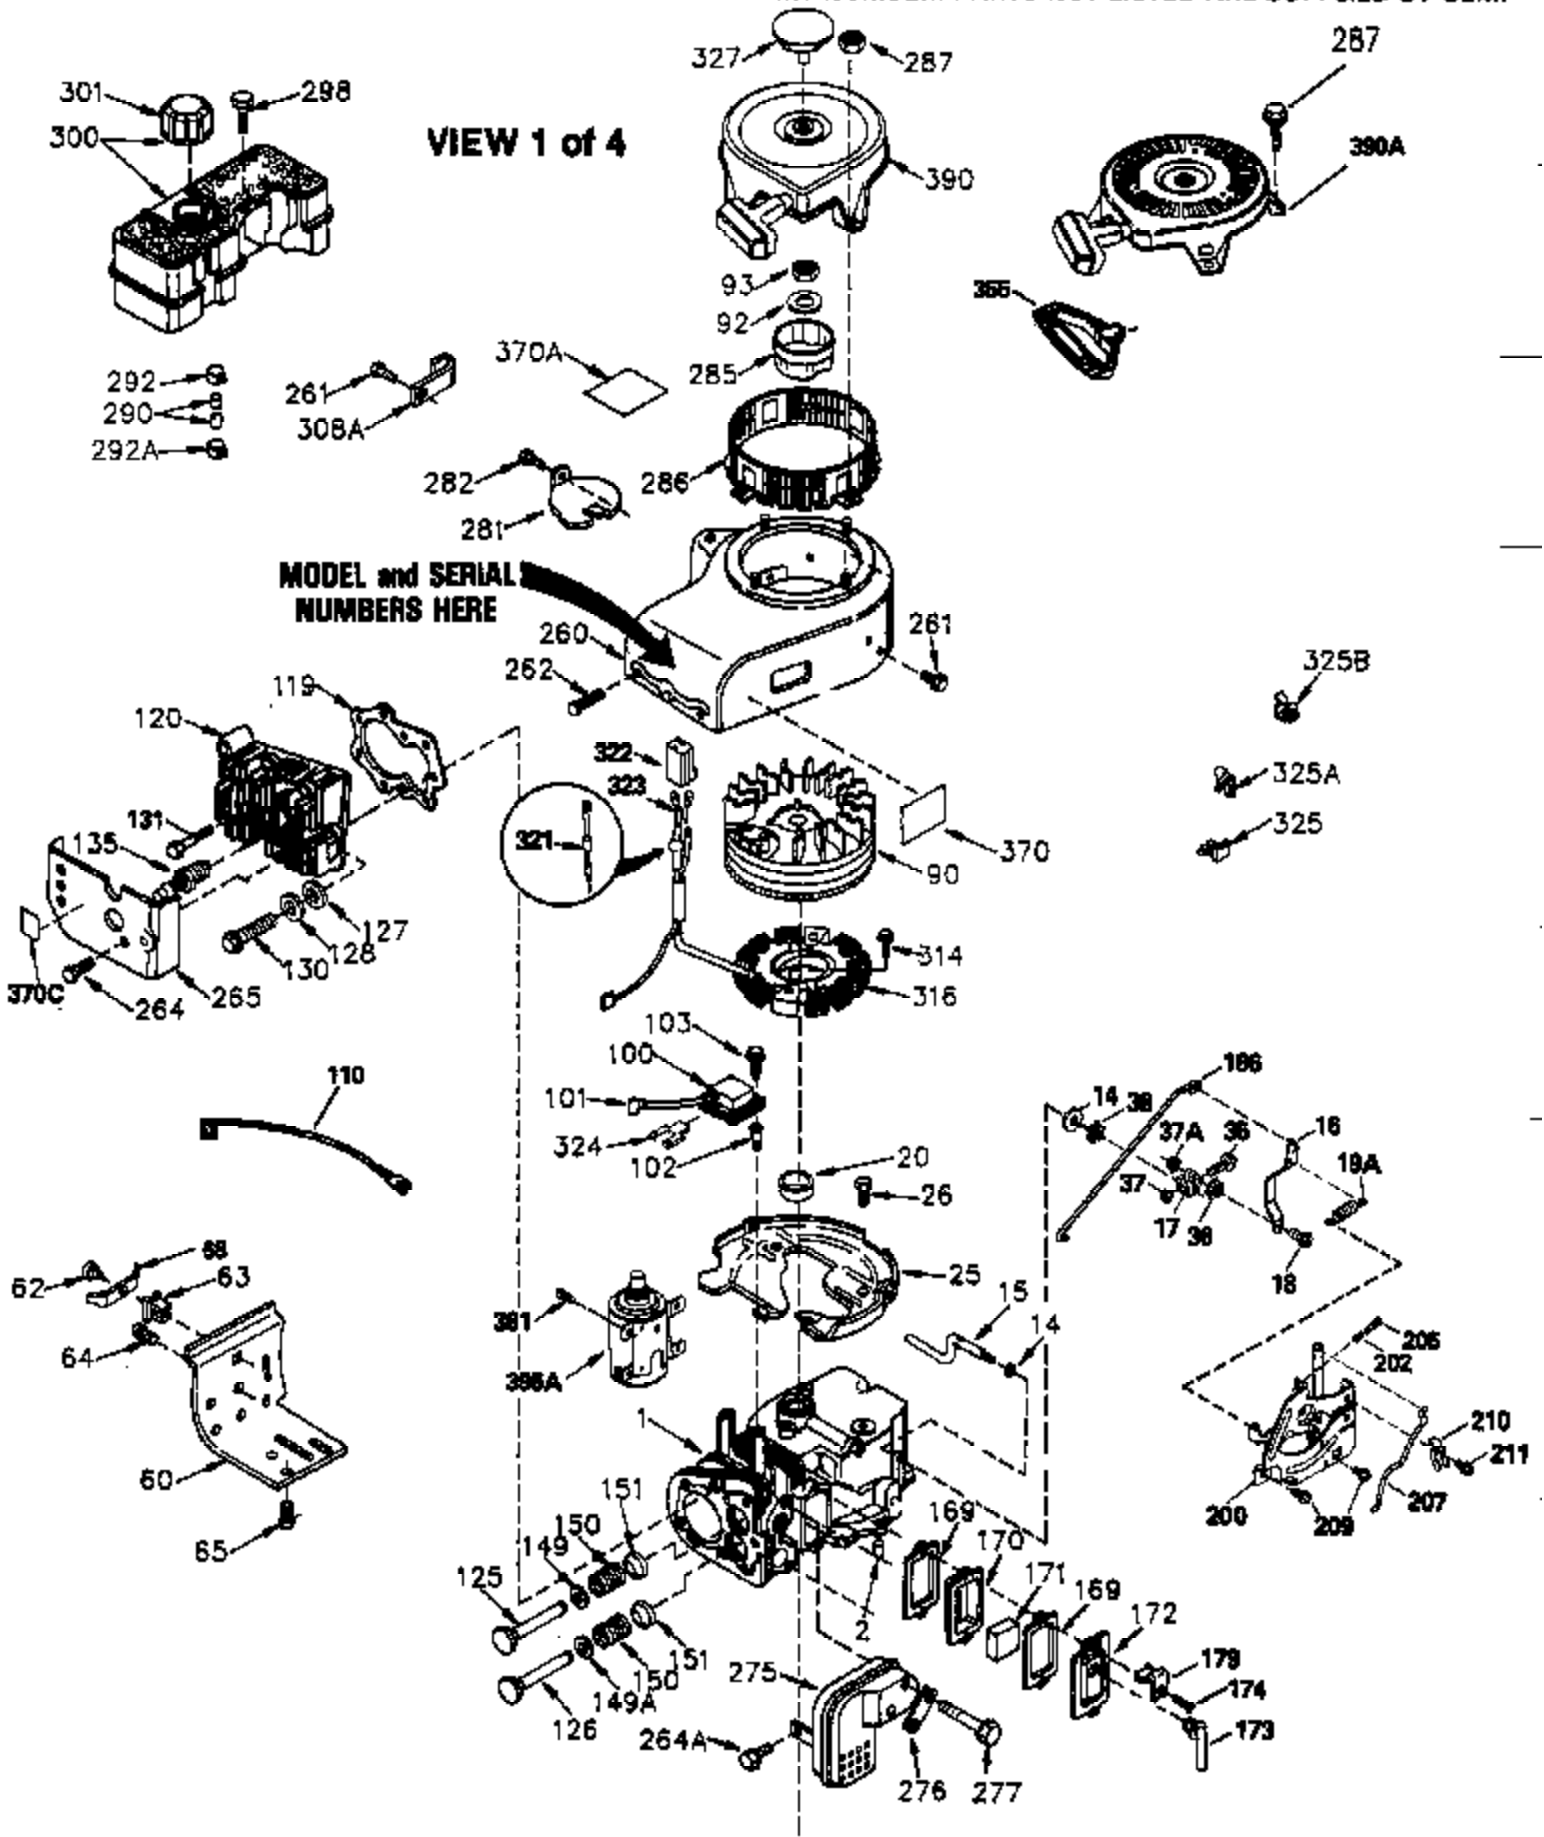

ILLUSTRATION SHOWS TYPICAL PARTS ONLY. ORDER BY PART NUMBER. PARTS NOT LISTED ARE SUPPLIED BY OEM.