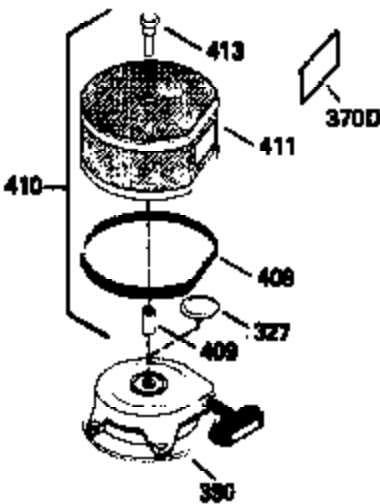

ILLUSTRATION SHOWS TYPICAL PARTS ONLY. ORDER BY PART NUMBER. PARTS NOT LISTED ARE SUPPLIED BY OEM.

VIEW 3 of 4

Ref #	Part Number	Qty	Description
51	35315A		Counterbalance Weight
62	650760		Screw, 8-32 x 3/8"
63	28545		Grommet
64	30063		Screw, Torx T-30, 1/4-20 x 1/2"
68	33356		Ground Terminal
110A	35349		Ground Wire
210	27793		Conduit Clip
211	28942		Screw, 10-32 x 3/8"
238	650834		Screw, 10-32 x 1-17/32"
245A	35404		Air Cleaner Filter
274	35865		Exhaust Gasket (use as required)
277	650729		Screw, 5/16-18 x 3-3/16"
398	590685		Rewind Starter & Cup Ass'y. (This assembly replaces 590633 starter. This assembly consists of a 590671 rewind starter and a 35965A starter cup.)
415	730130		Exh.Adapter Kit(Incl.274 & 277)(As Re q.)

ILLUSTRATION SHOWS TYPICAL PARTS ONLY. ORDER BY PART NUMBER. PARTS NOT LISTED ARE SUPPLIED BY OEM.

STANDARD POINT IGNITION

VIEW 4 of 4

MUFFLER (QUIET) (OPTIONAL)

OPTIONAL SPARK ARRESTOR

DEBRIS SCREEN KIT (OPTIONAL)