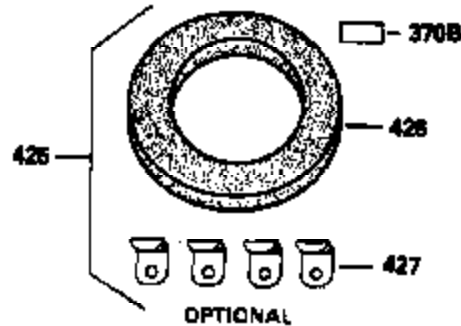

ILLUSTRATION SHOWS TYPICAL PARTS ONLY. ORDER BY PART NUMBER. PARTS NOT LISTED ARE SUPPLIED BY OEM.

VIEW 3 of 4

Ref #	Part Number	Qty	Description
51	35315A		Counterbalance Weight
62	650760		Screw, 8-32 x 3/8"
63	28545		Grommet
64	30063		Screw, Torx T-30, 1/4-20 x 1/2"
68	33356		Ground Terminal
110A	35349		Ground Wire
210	27793		Conduit Clip
211	28942		Screw, 10-32 x 3/8"
238	650834		Screw, 10-32 x 1-17/32"
245A	35404		Air Cleaner Filter
274	35865		Exhaust Gasket (use as required)
277	650729		Screw, 5/16-18 x 3-3/16"
398	590685		Rewind Starter & Cup Ass'y. (This assembly replaces 590633 starter. This assembly consists of a 590671 rewind starter and a 35965A starter cup.)
415	730130		Exh.Adapter Kit(Incl.274 & 277)(As Re q.)

ILLUSTRATION SHOWS TYPICAL PARTS ONLY. ORDER BY PART NUMBER. PARTS NOT LISTED ARE SUPPLIED BY OEM.

STANDARD POINT IGNITION

VIEW 4 of 4

MUFFLER (QUIET) (OPTIONAL)

OPTIONAL SPARK ARRESTOR

DEBRIS SCREEN KIT (OPTIONAL)