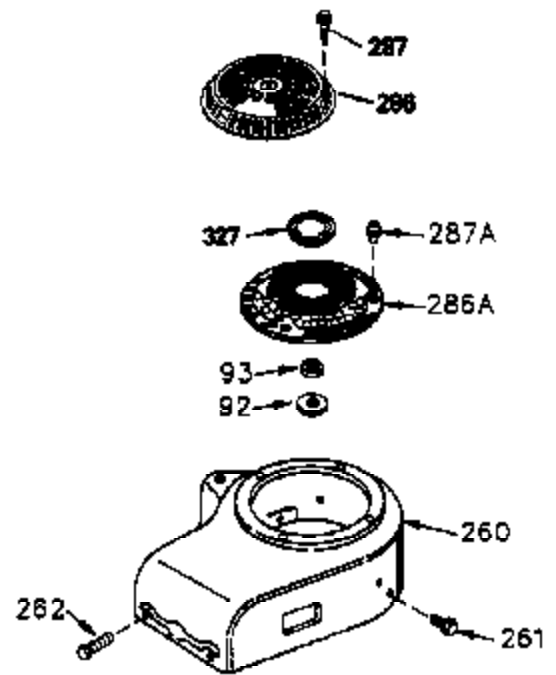

ILLUSTRATION SHOWS TYPICAL PARTS ONLY. ORDER BY PART NUMBER. PARTS NOT LISTED ARE SUPPLIED BY OEM.

STANDARD POINT IGNITION

VIEW 4 of 4