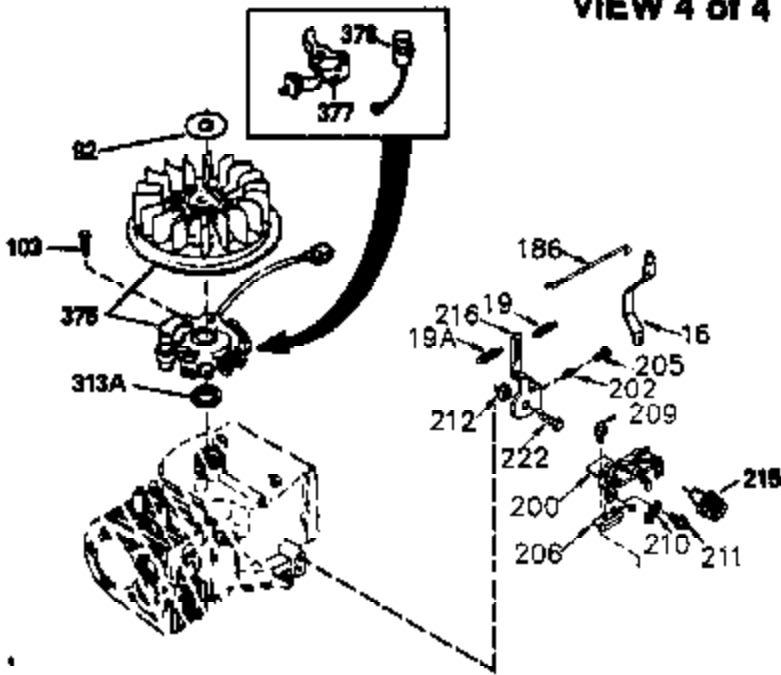

ILLUSTRATION SHOWS TYPICAL PARTS ONLY. ORDER BY PART NUMBER. PARTS NOT LISTED ARE SUPPLIED BY OEM.

STANDARD POINT IGNITION

VIEW 4 of 4