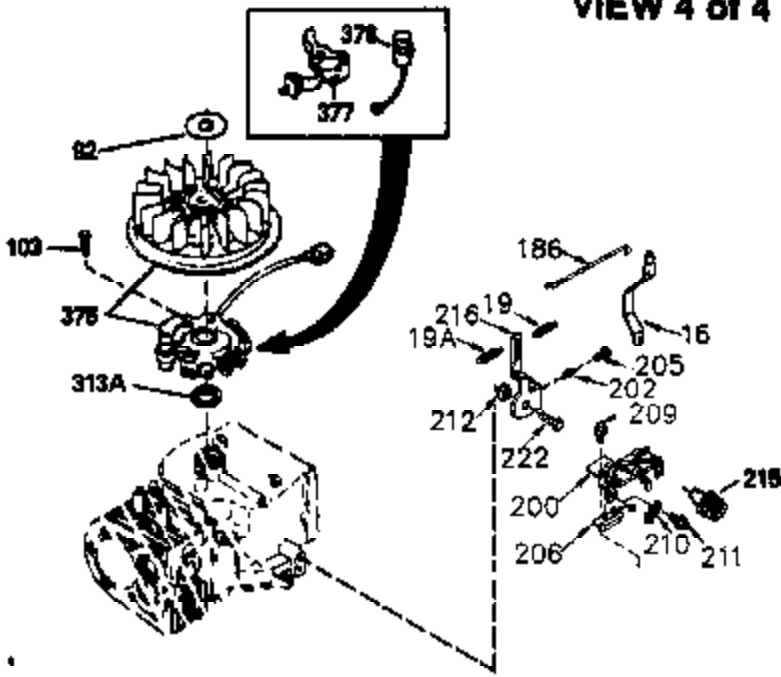

Ref #	Part Number	Qty	Description
398	590685		Rewind Starter & Cup Ass'y. (This assembly replaces 590633 starter. This assembly consists of a 590671 rewind starter and a 35965A starter cup.)
400	33279G		* Gasket Set (Incl. items marked *)
420	730225		SAE 30 4-Cycle Engine Oil (Quart)
900	0	1	Rep. engine 752289C, order from 71-99 9

ILLUSTRATION SHOWS TYPICAL PARTS ONLY. ORDER BY PART NUMBER. PARTS NOT LISTED ARE SUPPLIED BY OEM.

VIEW 3 of 4

Ref #	Part Number	Qty	Description
51	35315A		Counterbalance Weight
64	30063		Screw, Torx T-30, 1/4-20 x 1/2"
210	27793		Conduit Clip
211	28942		Screw, 10-32 x 3/8"
238	650834		Screw, 10-32 x 1-17/32"
245A	35404		Air Cleaner Filter
274	35865		Exhaust Gasket (use as required)
314	650873		Screw, 1/4-20 x 3/4"
315	611097		Alternator Coil (7 Amp D.C.)(Incl.322 & 323)
319	650874		Screw, 10-32 x 15/32"
320	611098A		Regulator (7 Amp D.C.)
323	610922		Terminal
398	590685		Rewind Starter & Cup Ass'y. (This assembly replaces 590633 starter. This assembly consists of a 590671 rewind starter and a 35965A starter cup.)
415	730130		Exh.Adapter Kit(Incl.274 & 277)(As Re q.)
900	0	1	Rep. engine 752289C, order from 71-99 9

ILLUSTRATION SHOWS TYPICAL PARTS ONLY. ORDER BY PART NUMBER. PARTS NOT LISTED ARE SUPPLIED BY OEM.

STANDARD POINT IGNITION

VIEW 4 of 4

MUFFLER (QUIET)
(OPTIONAL)

OPTIONAL SPARK
ARRESTOR

DEBRIS SCREEN KIT
(OPTIONAL)