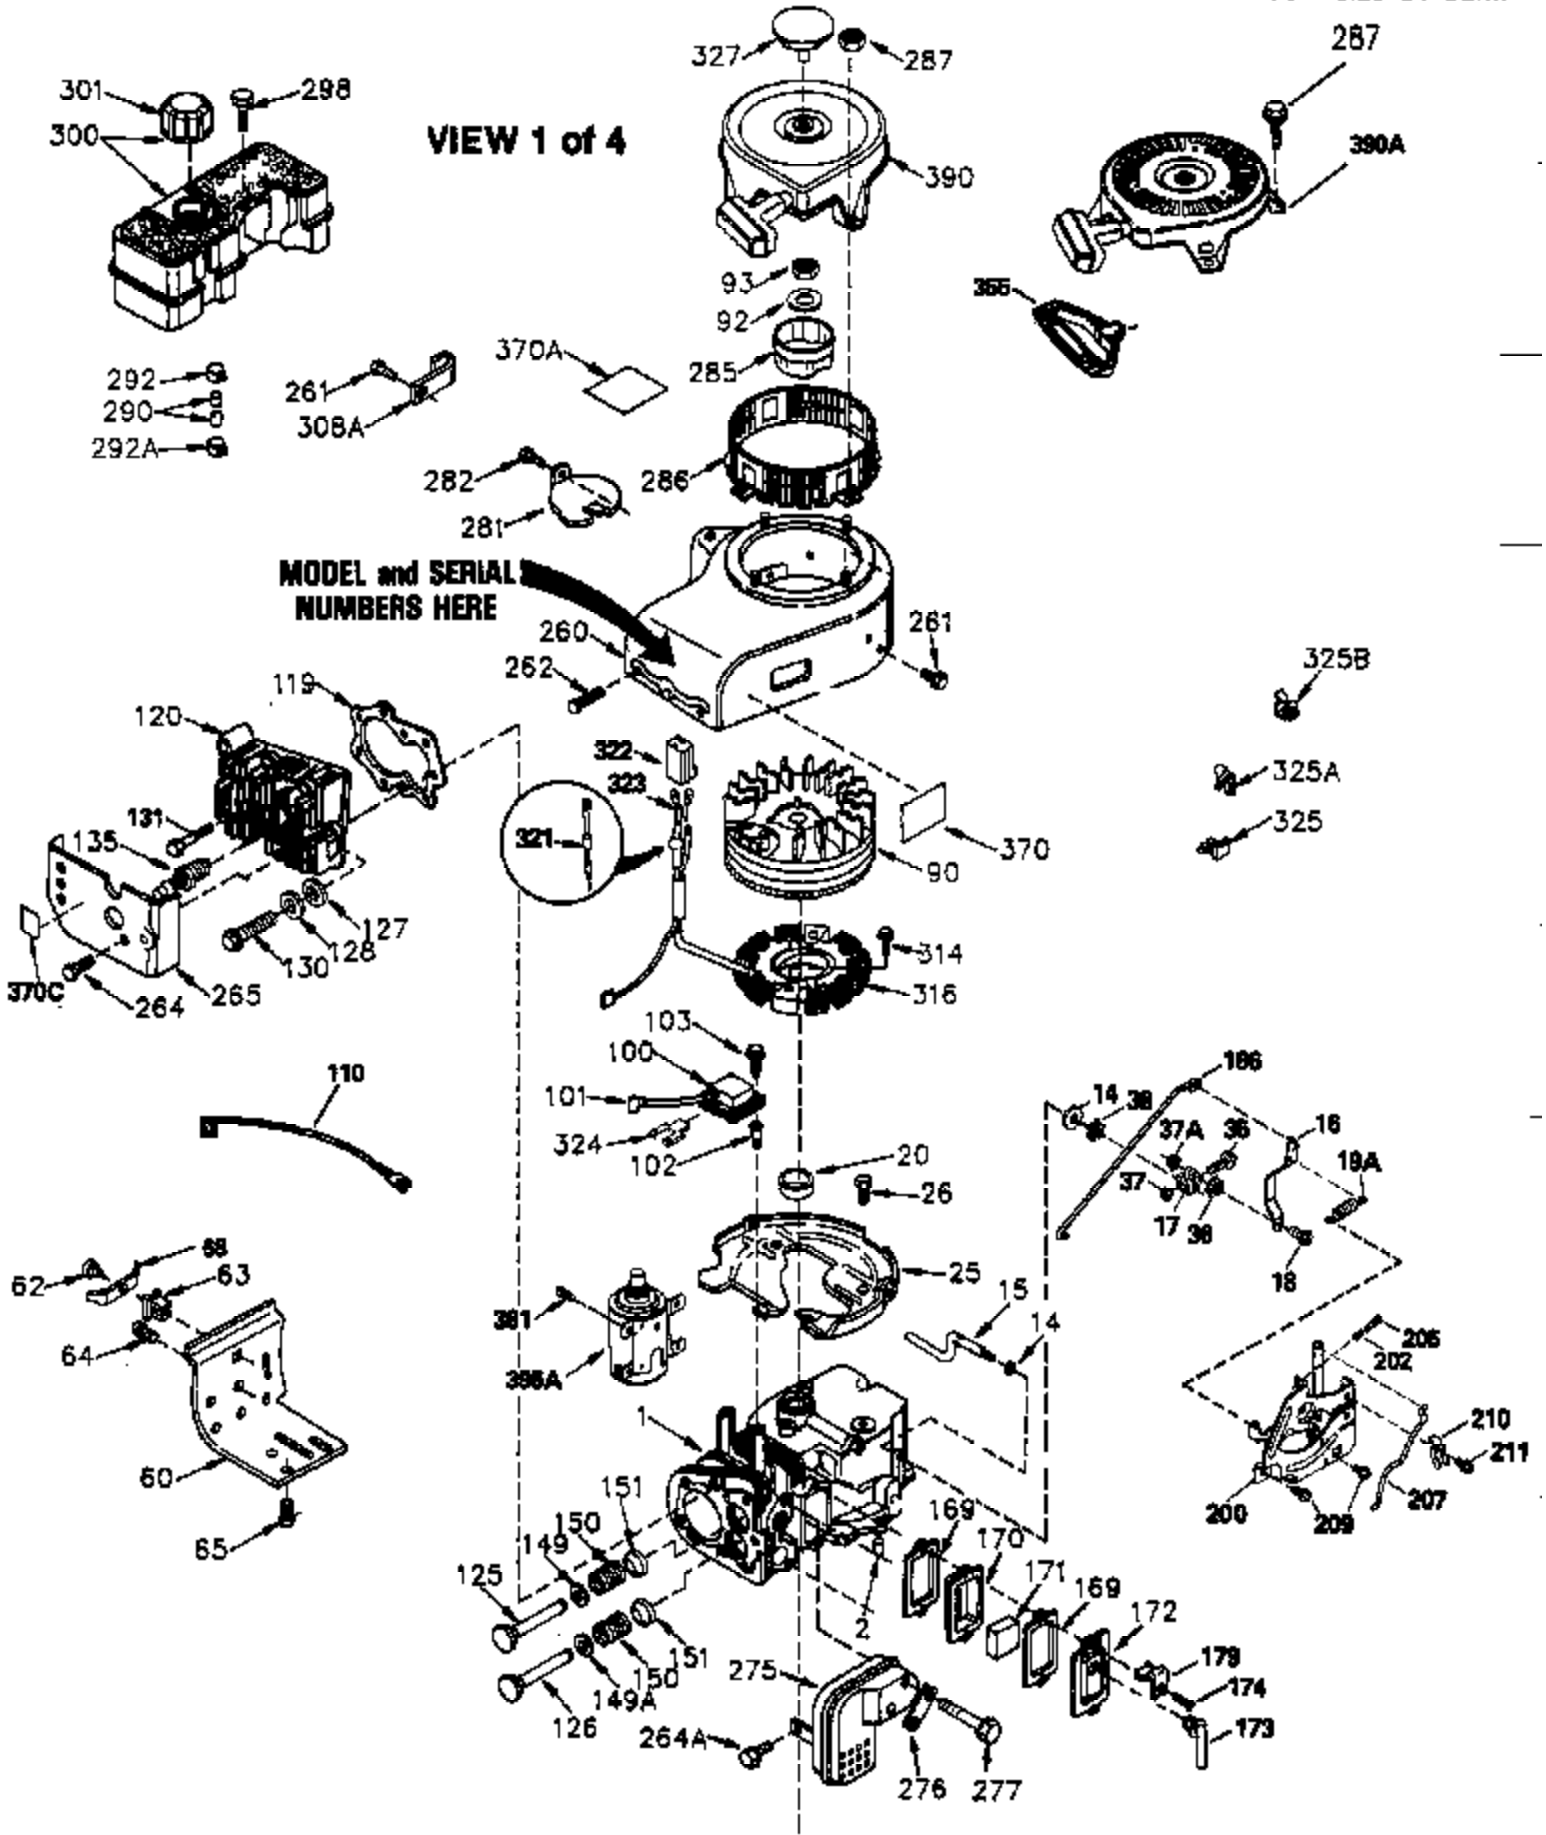

ILLUSTRATION SHOWS TYPICAL PARTS ONLY. ORDER BY PART NUMBER. PARTS NOT LISTED ARE SUPPLIED BY OEM.

Engine Parts List #1

Ref #	Part Number	Qty	Description
	1 35421		Cylinder (Incl. 2 & 20) (3-5/16" Bore)
	2 27652		Dowel Pin
	14 28277		Washer
	15 35082		Governor Rod
	16 32651		Governor Lever
	17 31335		Governor Lever Clamp
	18 650548		Screw, 8-32 x 5/16"
	19A 35203		Extension Spring
	20 35319		Oil Seal
	25 35326		Blower Housing Baffle
	26 650561		Screw, 1/4-20 x 5/8"
	51 35315A		Counterbalance Weight
	60 33273A		Blower Housing Extension
	64 30063		Screw, Torx T-30, 1/4-20 x 1/2"
	65 650128		Screw, 10-24 x 1/2"
	90 611094		Flywheel (7 amp w/ring gear)
	92 650880		Lock Washer
	93 650881		Flywheel Nut, 5/8-18
	100 35135		Solid State Ignition
	101 610118		Spark Plug Cover (use as required)
	102 650872		Solid State Mounting Stud
	103 650814		Screw, Torx T-15, 10-24 x 1"
	119 34923A		* Cylinder Head Gasket
	120 34030A		Cylinder Head
	125 27878A		Exhaust Valve (Std.) (Incl. 151)
	126 34035		Intake Valve (Std.) (Incl. 151)
	127 650691		Washer (Do not use with 6021A screw)
	128 650690		Belleville Washer
	130 650694A		Screw, 5/16-18 x 2"
	131 6021A		Screw, 5/16-18 x 1-1/2" (Do not use w /650691)
	135 33636		Resistor Spark Plug (RJ17LM)
	149 27882		Valve Spring Cap (Exhaust)
	150 27881		Valve Spring
	151 32581		Valve Spring Keeper
	169 27896A		* Valve Cover Gasket
	170 28423		Breather Body
	171 28424		Breather Element
	172 28425		Valve Cover
	173 35350		Breather Tube
	174 650128		Screw, 10-24 x 1/2"
	186 33860		Governor Link
	200 35201		Control Bracket
	202 33802		Compression Spring
	205 650777		Screw, 6-32 x 21/32"
	209 30200		Screw, 10-24 x 9/16"
	210 27793		Conduit Clip
	211 28942		Screw, 10-32 x 3/8"
	238 650834		Screw, 10-32 x 1-17/32"
	245A 35404		Air Cleaner Filter
	260 35795A		Blower Housing (for electric starter) NOTE: Replacement hardware may differ when servicing starter assy. or blower housing. Refer to Service Bulletin 508.
	261 650788		Screw, 5/16-18 x 3/4"
	262 29747B		Screw, Torx T-40, 5/16-24 x 21/32"
	264A 650738		Screw, 1/4-20 x 5/8"
	264 650802		Screw, 1/4-20 x 5/8"
	265 33272B		Cylinder Head Cover