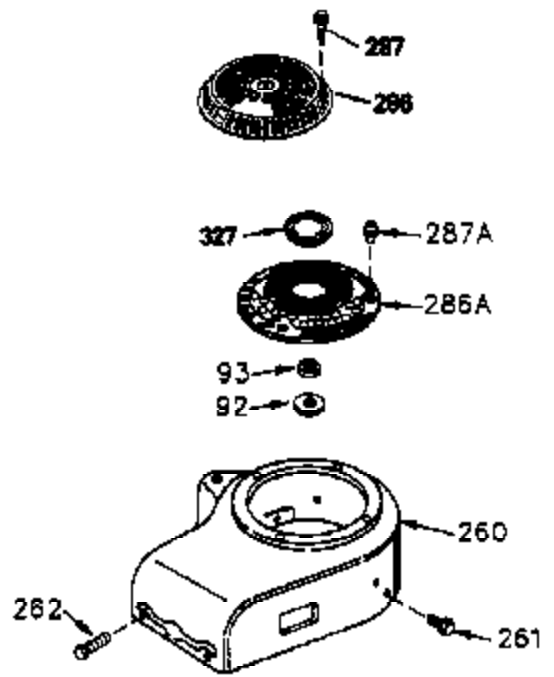

ILLUSTRATION SHOWS TYPICAL PARTS ONLY. ORDER BY PART NUMBER. PARTS NOT LISTED ARE SUPPLIED BY OEM.

STANDARD POINT IGNITION

VIEW 4 of 4