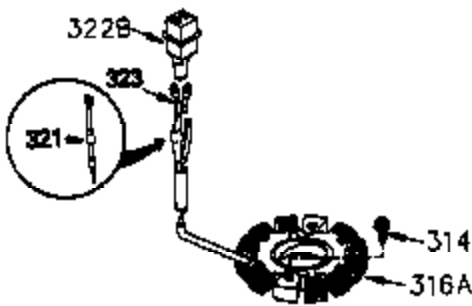

ILLUSTRATION SHOWS TYPICAL PARTS ONLY. ORDER BY PART NUMBER. PARTS NOT LISTED ARE SUPPLIED BY OEM.

VIEW 3 of 4

Ref #	Part Number	Qty	Description
51	35315A		Counterbalance Weight
64	30063		Screw, Torx T-30, 1/4-20 x 1/2"
210	27793		Conduit Clip
211	28942		Screw, 10-32 x 3/8"
238	650834		Screw, 10-32 x 1-17/32"
245A	35404		Air Cleaner Filter
274	35865		Exhaust Gasket (use as required)
314	650873		Screw, 1/4-20 x 3/4"
315	611097		Alternator Coil (7 Amp D.C.)(Incl.322 & 323)
319	650874		Screw, 10-32 x 15/32"
320	611098A		Regulator (7 Amp D.C.)
323	610922		Terminal
398	590685		Rewind Starter & Cup Ass'y. (This assembly replaces 590633 starter. This assembly consists of a 590671 rewind starter and a 35965A starter cup.)
415	730130		Exh.Adapter Kit(Incl.274 & 277)(As Re q.)
900	0	1	Rep. engine 752289C, order from 71-99 9