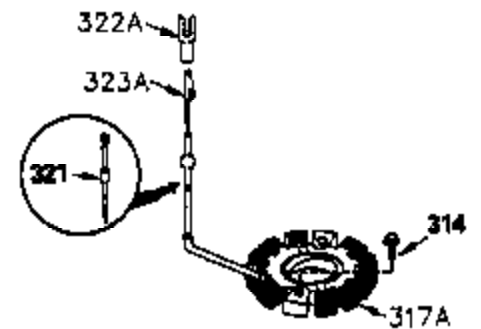

ILLUSTRATION SHOWS TYPICAL PARTS ONLY. ORDER BY PART NUMBER. PARTS NOT LISTED ARE SUPPLIED BY OEM.

VIEW 3 of 4

Ref #	Part Number	Qty	Description
51	35315A		Counterbalance Weight
64	30063		Screw, Torx T-30, 1/4-20 x 1/2"
210	27793		Conduit Clip
211	28942		Screw, 10-32 x 3/8"
238	650834		Screw, 10-32 x 1-17/32"
245A	35404		Air Cleaner Filter
274	35865		Exhaust Gasket (use as required)
314	650873		Screw, 1/4-20 x 3/4"
315	611097		Alternator Coil (7 Amp D.C.)(Incl.322 & 323)
319	650874		Screw, 10-32 x 15/32"
320	611098A		Regulator (7 Amp D.C.)
323	610922		Terminal
398	590685		Rewind Starter & Cup Ass'y. (This assembly replaces 590633 starter. This assembly consists of a 590671 rewind starter and a 35965A starter cup.)
415	730130		Exh.Adapter Kit(Incl.274 & 277)(As Re q.)
900	0	1	Rep. engine 752289C, order from 71-99 9