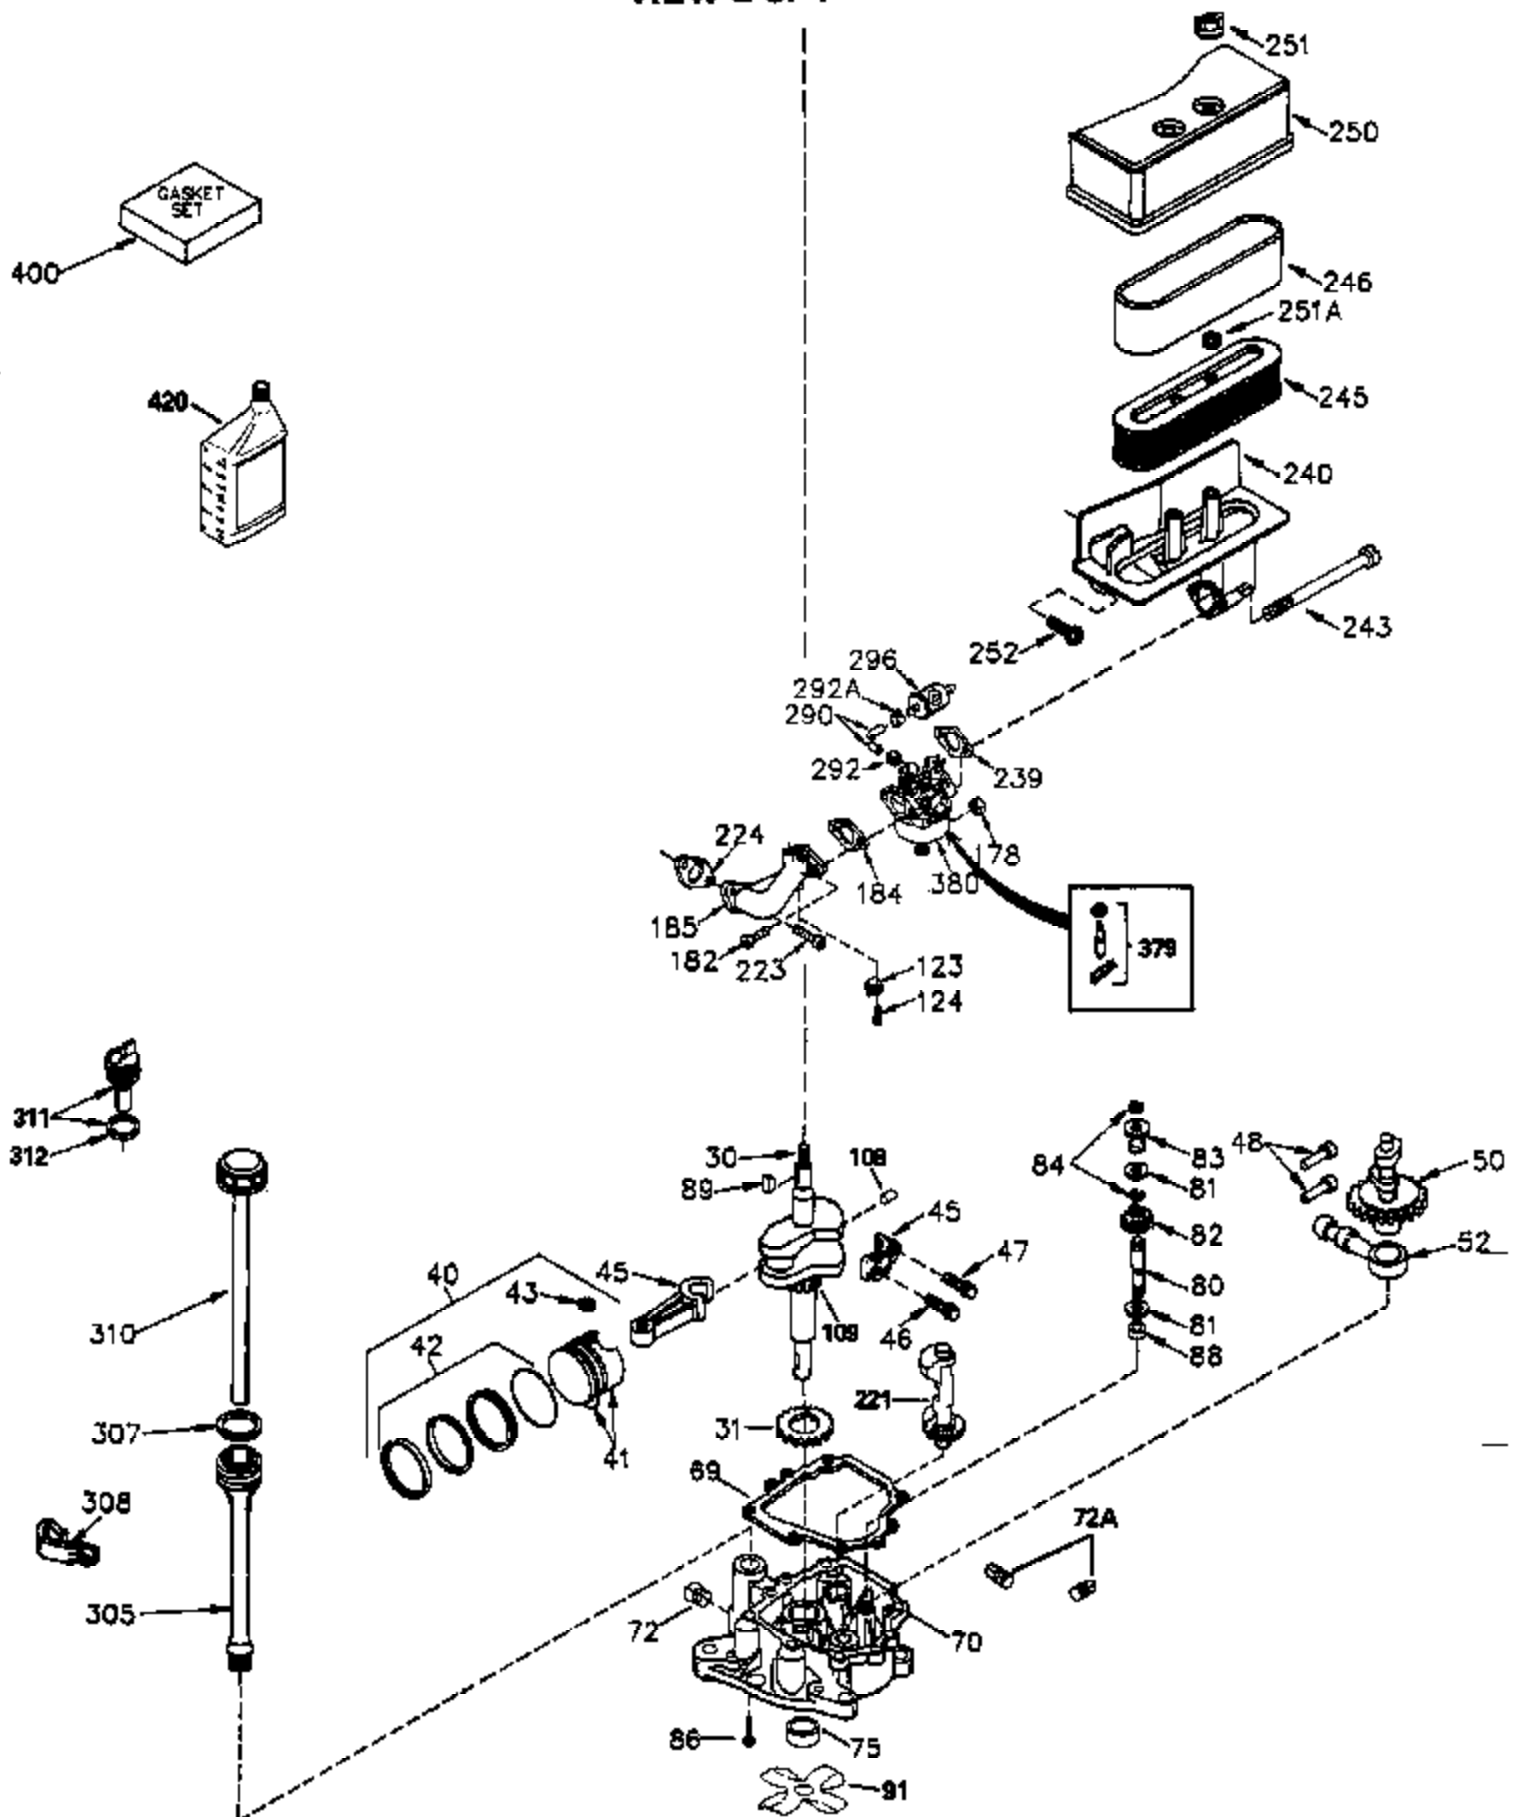

ILLUSTRATION SHOWS TYPICAL PARTS ONLY. ORDER BY PART NUMBER. PARTS NOT LISTED ARE SUPPLIED BY OEM.

VIEW 2 of 4

Ref #	Part Number	Qty	Description
30	35752A		Crankshaft
40	35776		Piston, Pin & Ring Set (Std.) (3-5/16 ")
40	35777		Piston, Pin & Ring Set (.010" OS)
40	35778		Piston, Pin & Ring Set (.020" OS)
41	35773		Piston & Pin Ass'y. (Std.) (Incl. 43)
41	35774		Piston & Pin Ass'y. (.010" OS) (Incl. 43)
41	35775		Piston & Pin Ass'y. (.020" OS) (Incl. 43)
42	35779		Ring Set (Std.)
42	35780		Ring Set (.010" OS)
42	35781		Ring Set (.020" OS)
43	35772		Piston Pin Retaining Ring
45	35330A		Connecting Rod (Incl. 46 & 47)
46	650908		Connecting Rod Bolt
47	650882		Connecting Rod Bolt
48	34034		Valve Lifter
50	35381		Camshaft (MCR)
51	35315A		Counterbalance Weight
52	31356		Oil Pump
69	35317		* Mounting Flange Gasket
70	35711A		Mounting Flange (Incl. 72, 75 & 80)
72	31927		Oil Drain Plug
75	35319		Oil Seal
80	35783		Governor Shaft
81	30590A		Washer
82	35378		Governor Gear (Incl. 81)
83	30588A		Governor Spool
84	29193		Retaining Ring
86	650833		Screw, 1/4-20 x 1-3/16"
88	31707A		Spacer (Incl. 81)
89	32589		Flywheel Key
123	33261		Intake pipe Brace
124	650738		Screw, 1/4-20 x 5/8"
178	29752		Nut & Lock Washer, 1/4-28
182	30088A		Screw, 1/4-28 x 1"
184	33263		* Carburetor To Intake Pipe Gasket
185	34926		Intake Pipe
223	650378		Screw, Torx T-30, 5/16-18 x 1-1/8"
224	27915A		* Intake Pipe Gasket
238	650834		Screw, 10-32 x 1-17/32"
239	33629		* Carburetor Gasket
240	35538B		Air Cleaner Body (Incl. 239)
245A	35404		Air Cleaner Filter
245	35403		Air Cleaner Filter (Incl. 251)
250	35405		Air Cleaner Cover
251	650886		Wing Nut, 1/4-20
251A	650825		Nut & Lock Washer, 1/4-20
252	650887		Screw, 1/4-20 x 1"
290	29774		Fuel Line (braided 8-1/4") (21 cm)
292	26460		Fuel Line Clamp
305	35574		Oil Tube
307	35499		"O" Ring
308	35437		Fill Tube Clip
310	35576		Dipstick
315	611097		Alternator Coil (7 Amp D.C.)(Incl.322 & 323)
379	631021		Inlet Needle, Seat & Clip Ass'y.
380	632525		Carburetor (Incl. 184) (Refer to Division 5, Section A, page A4-2 for breakdown or Fiche 10B, Grid E-5)