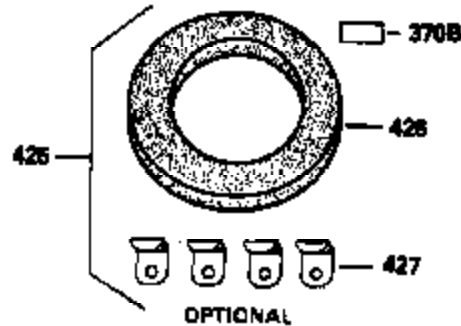

ILLUSTRATION SHOWS TYPICAL PARTS ONLY. ORDER BY PART NUMBER. PARTS NOT LISTED ARE SUPPLIED BY OEM.

VIEW 3 of 4

Ref #	Part Number	Qty	Description
51	35315A		Counterbalance Weight
64	30063		Screw, Torx T-30, 1/4-20 x 1/2"
210	27793		Conduit Clip
211	28942		Screw, 10-32 x 3/8"
238	650834		Screw, 10-32 x 1-17/32"
245A	35404		Air Cleaner Filter
274	35865		Exhaust Gasket (use as required)
314	650873		Screw, 1/4-20 x 3/4"
315	611097		Alternator Coil (7 Amp D.C.)(Incl.322 & 323)
319	650874		Screw, 10-32 x 15/32"
320	611098A		Regulator (7 Amp D.C.)
323	610922		Terminal
398	590685		Rewind Starter & Cup Ass'y. (This assembly replaces 590633 starter. This assembly consists of a 590671 rewind starter and a 35965A starter cup.)
415	730130		Exh.Adapter Kit(Incl.274 & 277)(As Re q.)
900	0	1	Rep. engine 752289C, order from 71-99 9

ILLUSTRATION SHOWS TYPICAL PARTS ONLY. ORDER BY PART NUMBER. PARTS NOT LISTED ARE SUPPLIED BY OEM.

STANDARD POINT IGNITION

VIEW 4 of 4

MUFFLER (QUIET)
(OPTIONAL)

OPTIONAL SPARK
ARRESTOR

DEBRIS SCREEN KIT
(OPTIONAL)