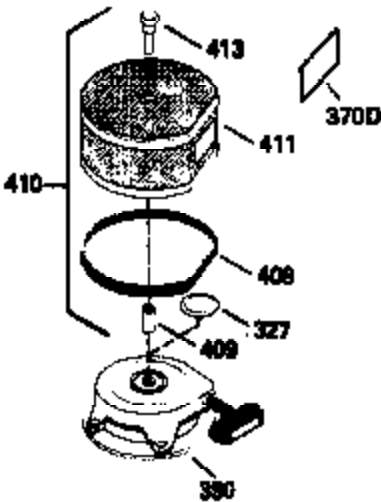

ILLUSTRATION SHOWS TYPICAL PARTS ONLY. ORDER BY PART NUMBER. PARTS NOT LISTED ARE SUPPLIED BY OEM.

VIEW 3 of 4

Ref #	Part Number	Qty	Description
51	35315A		Counterbalance Weight
64	30063		Screw, Torx T-30, 1/4-20 x 1/2"
210	27793		Conduit Clip
211	28942		Screw, 10-32 x 3/8"
238	650834		Screw, 10-32 x 1-17/32"
245A	35404		Air Cleaner Filter
274	35865		Exhaust Gasket (use as required)
314	650873		Screw, 1/4-20 x 3/4"
315	611097		Alternator Coil (7 Amp D.C.)(Incl.322 & 323)
319	650874		Screw, 10-32 x 15/32"
320	611098A		Regulator (7 Amp D.C.)
323	610922		Terminal
398	590685		Rewind Starter & Cup Ass'y. (This assembly replaces 590633 starter. This assembly consists of a 590671 rewind starter and a 35965A starter cup.)
415	730130		Exh.Adapter Kit(Incl.274 & 277)(As Re q.)
900	0	1	Rep. engine 752289C, order from 71-99 9

ILLUSTRATION SHOWS TYPICAL PARTS ONLY. ORDER BY PART NUMBER. PARTS NOT LISTED ARE SUPPLIED BY OEM.

STANDARD POINT IGNITION

VIEW 4 of 4

MUFFLER (QUIET)
(OPTIONAL)

OPTIONAL SPARK
ARRESTOR

DEBRIS SCREEN KIT
(OPTIONAL)