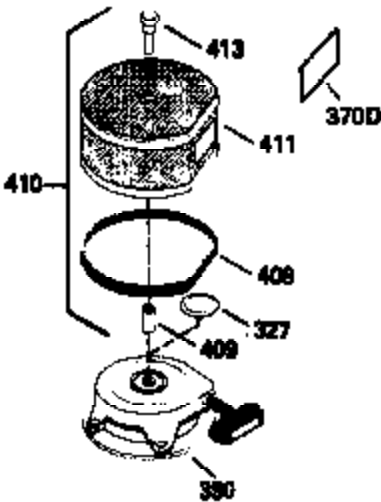

ILLUSTRATION SHOWS TYPICAL PARTS ONLY. ORDER BY PART NUMBER. PARTS NOT LISTED ARE SUPPLIED BY OEM.

VIEW 3 of 4

Ref #	Part Number	Qty	Description
64	30063		Screw, Torx T-30, 1/4-20 x 1/2"
116	32765		Blower Housing Extension Clamp
210	27793		Conduit Clip
211	28942		Screw, 10-32 x 3/8"
238	650834		Screw, 10-32 x 1-17/32"
245A	35404		Air Cleaner Filter
274	35865		Exhaust Gasket (use as required)
277	650729		Screw, 5/16-18 x 3-3/16"
319	650874		Screw, 10-32 x 15/32"
320	610938		Regulator (7 Amp)
398	590685		Rewind Starter & Cup Ass'y. (This assembly replaces 590633 starter. This assembly consists of a 590671 rewind starter and a 35965A starter cup.)
415	730130		Exh.Adapter Kit(Incl.274 & 277)(As Re q.)

ILLUSTRATION SHOWS TYPICAL PARTS ONLY. ORDER BY PART NUMBER. PARTS NOT LISTED ARE SUPPLIED BY OEM.

STANDARD POINT IGNITION

VIEW 4 of 4

MUFFLER (QUIET)  
(OPTIONAL)

OPTIONAL SPARK  
ARRESTOR

DEBRIS SCREEN KIT  
(OPTIONAL)