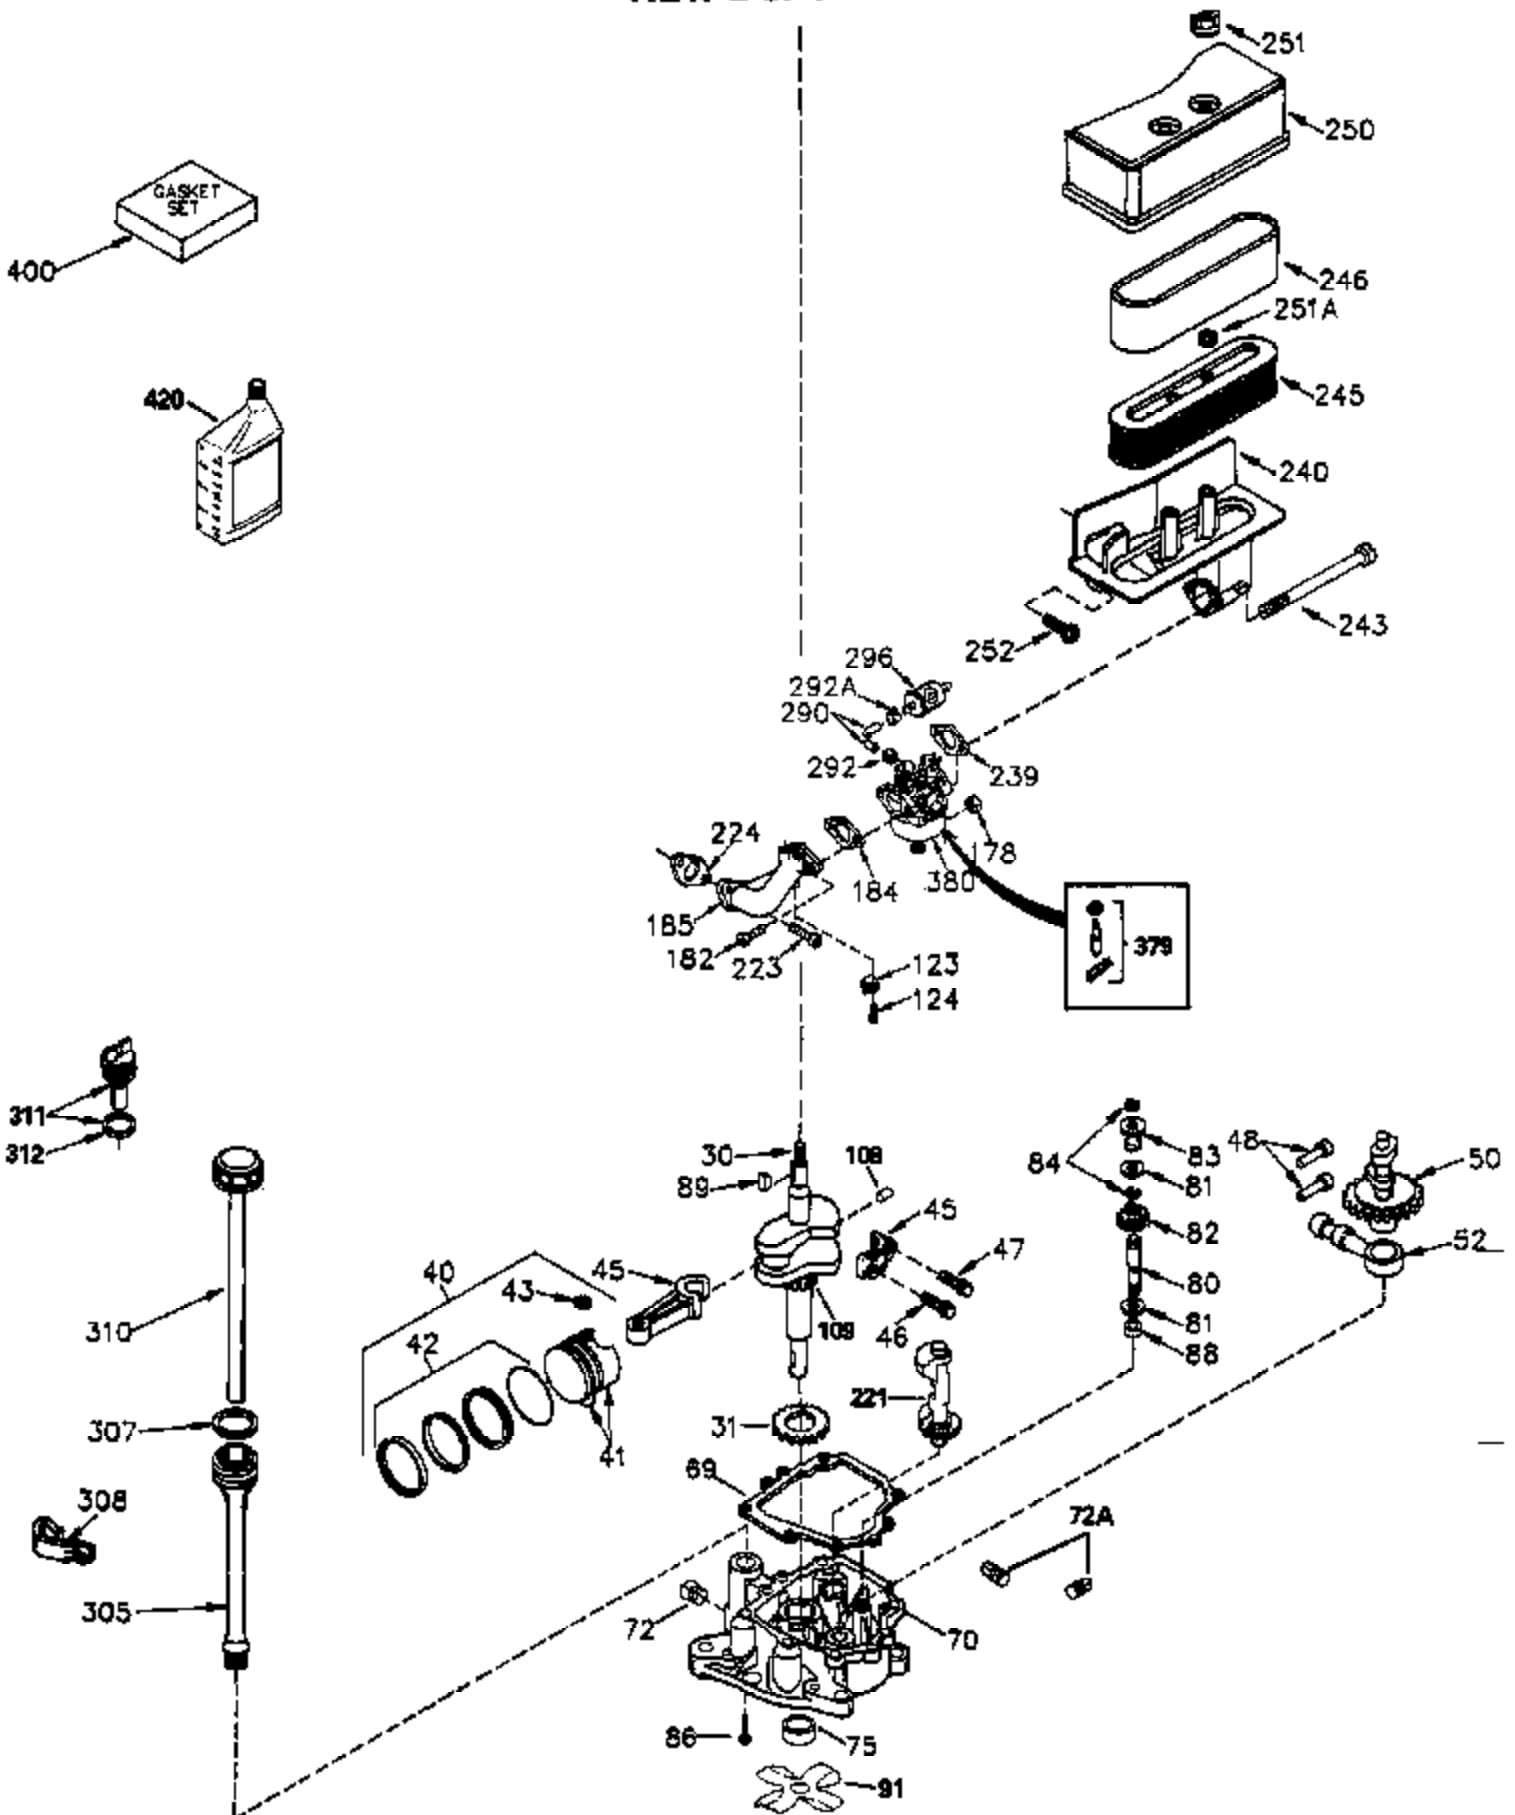

ILLUSTRATION SHOWS TYPICAL PARTS ONLY. ORDER BY PART NUMBER. PARTS NOT LISTED ARE SUPPLIED BY OEM.

VIEW 2 of 4

Engine Parts List #2

Ref #	Part Number	Qty	Description
30	33644B		Crankshaft (Incl. 108 & 109)
40	34860A		Piston, Pin & Ring Set (Std.) (3-5/16 ")
40	34861A		Piston, Pin & Ring Set (.010" OS)
40	34862A		Piston, Pin & Ring Set (.020" OS)
41	34863		Piston & Pin Ass'y. (Std.) (Incl. 43)
41	34864		Piston & Pin Ass'y. (.010" OS) (Incl. 43)
41	34865		Piston & Pin Ass'y. (.020" OS) (Incl. 43)
42	34866A		Ring Set (Std.)
42	34867A		Ring Set (.010" OS)
42	34868A		Ring Set (.020" OS)
43	27888		Piston Pin Retaining Ring
45	32591C		Connecting Rod (Incl. 47)
45	35373A		Connecting Rod (Incl. 46 & 47)
47	650662C		Connecting Rod Bolt (2 pieces)
48	34034		Valve Lifter
50	34040		Camshaft (MCR)
52	31356		Oil Pump
69	35262		* Mounting Flange Gasket
70	33580		Mounting Flange (Incl. 72, 75, 80 & 8 1)
72	31927		Oil Drain Plug
75	31950		Oil Seal
80	30668		Governor Shaft
81	30590A		Washer
82	30591		Governor Gear (Incl. 81)
83	30588A		Governor Spool
84	29193		Retaining Ring
86	650833		Screw, 1/4-20 x 1-3/16"
88	31707A		Spacer (Incl. 81)
89	32589		Flywheel Key
91	610934		Flywheel Fan
108	29783		Crankshaft Pin
109	33245		Crankshaft Gear
116	32765		Blower Housing Extension Clamp
123	33261		Intake pipe Brace
124	650738		Screw, 1/4-20 x 5/8"
178	29752		Nut & Lock Washer, 1/4-28
182	30088A		Screw, 1/4-28 x 1"
184	33263		* Carburetor To Intake Pipe Gasket
185	34926		Intake Pipe
223	650378		Screw, Torx T-30, 5/16-18 x 1-1/8"
224	27915A		* Intake Pipe Gasket
238	650834		Screw, 10-32 x 1-17/32"
239	33629		* Carburetor Gasket
240	35538B		Air Cleaner Body (Incl. 239)
245A	35404		Air Cleaner Filter
245	35403		Air Cleaner Filter (Incl. 251)
250	35405		Air Cleaner Cover
251	650886		Wing Nut, 1/4-20
251A	650825		Nut & Lock Washer, 1/4-20
252	650887		Screw, 1/4-20 x 1"
290	29774		Fuel Line (braided 8-1/4") (21 cm)
292A	35864		Fuel Filter Clamp
296	34279B		Fuel Filter (Incl. 292)
305	35574		Oil Tube
307	35499		"O" Ring
311	34245		Oil Fill Plug (Incl. 312)
312	29673		Oil Fill Plug Gasket
379	631021		Inlet Needle, Seat & Clip Ass'y.