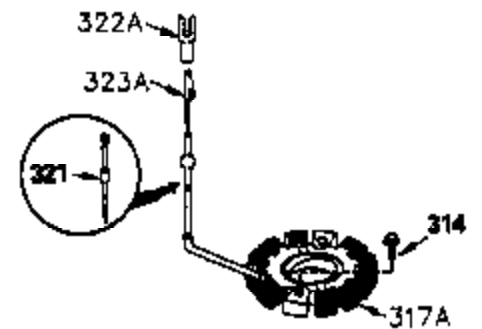

ILLUSTRATION SHOWS TYPICAL PARTS ONLY. ORDER BY PART NUMBER. PARTS NOT LISTED ARE SUPPLIED BY OEM.

VIEW 3 of 4

Ref #	Part Number	Qty	Description
64	30063		Screw, Torx T-30, 1/4-20 x 1/2"
116	32765		Blower Housing Extension Clamp
210	27793		Conduit Clip
211	28942		Screw, 10-32 x 3/8"
238	650834		Screw, 10-32 x 1-17/32"
245A	35404		Air Cleaner Filter
274	35865		Exhaust Gasket (use as required)
277	650729		Screw, 5/16-18 x 3-3/16"
319	650874		Screw, 10-32 x 15/32"
320	610938		Regulator (7 Amp)
398	590685		Rewind Starter & Cup Ass'y. (This assembly replaces 590633 starter. This assembly consists of a 590671 rewind starter and a 35965A starter cup.)
415	730130		Exh.Adapter Kit(Incl.274 & 277)(As Re q.)