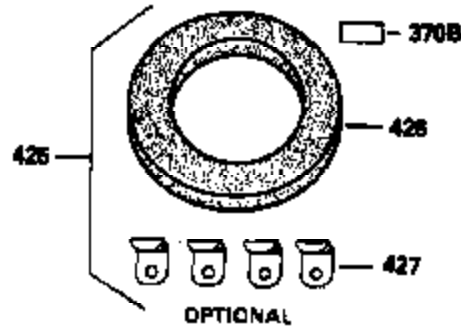

ILLUSTRATION SHOWS TYPICAL PARTS ONLY. ORDER BY PART NUMBER. PARTS NOT LISTED ARE SUPPLIED BY OEM.

VIEW 3 of 4

Ref #	Part Number	Qty	Description
64	30063		Screw, Torx T-30, 1/4-20 x 1/2"
116	32765		Blower Housing Extension Clamp
210	27793		Conduit Clip
211	28942		Screw, 10-32 x 3/8"
238	650834		Screw, 10-32 x 1-17/32"
245A	35404		Air Cleaner Filter
274	35865		Exhaust Gasket (use as required)
277	650729		Screw, 5/16-18 x 3-3/16"
319	650874		Screw, 10-32 x 15/32"
320	610938		Regulator (7 Amp)
398	590685		Rewind Starter & Cup Ass'y. (This assembly replaces 590633 starter. This assembly consists of a 590671 rewind starter and a 35965A starter cup.)
415	730130		Exh.Adapter Kit(Incl.274 & 277)(As Re q.)

ILLUSTRATION SHOWS TYPICAL PARTS ONLY. ORDER BY PART NUMBER. PARTS NOT LISTED ARE SUPPLIED BY OEM.

STANDARD POINT IGNITION

VIEW 4 of 4

MUFFLER (QUIET)  
(OPTIONAL)

OPTIONAL SPARK  
ARRESTOR

DEBRIS SCREEN KIT  
(OPTIONAL)