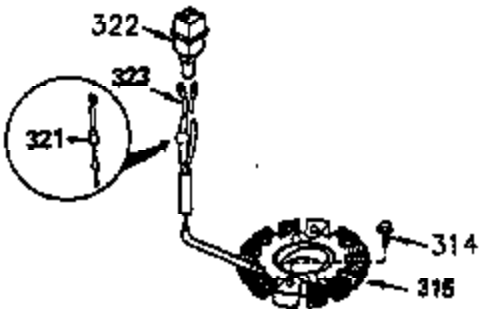

VIEW 3 OF 4

Ref #	Part Number	Qty	Description
46	650908	1	Connecting Rod Bolt
64	30063	1	Screw, Torx T-30, 1/4-20 x 1/2"
210	27793	1	Conduit Clip
211	28942	1	Screw, 10-32 x 3/8"
251A	650825	2	Nut & Lock Washer, 1/4-20
292A	35864	1	Fuel Filter Clamp
314	650873	2	Screw, 1/4-20 x 3/4"
315	611113	1	Alternator Coil (3 Am)(Incl. 321,322 &323)
321	611161	1	Diode
322	610921	1	Connector Body
323	610922	1	Terminal