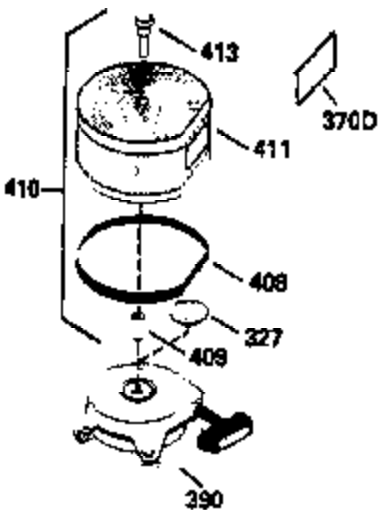

Ref #	Part Number	Qty	Description
262	29747B	2	Screw, Torx T-40, 5/16-24 x 21/32"
264A	650738	2	Screw, 1/4-20 x 5/8"
265	33272B	1	Cylinder Head Cover
281	33013	1	Starter Bubble Cover
282	650760	1	Screw, 8-32 x 3/8"
286	35792	1	Debris Screen
287	650936	1	Screw, 10-32 x 13/32"
290	29774	1	Fuel Line (8.25")
292A	35864	1	Fuel Filter Clamp
308A	33997	1	Fill Tube Clip
314	650873	2	Screw, 1/4-20 x 3/4"
315	611113	1	Alternator Coil (3 Am)(Incl. 321,322 &323)
321	611161	1	Diode
322	610921	1	Connector Body
323	610922	1	Terminal
325A	29443	1	Wire Clip
325	34246	1	Wire Clip
325B	27275	1	Wire Clip
370	34346	1	Instruction Decal
370A	34686	1	Name Decal

VIEW 3 OF 4

Ref #	Part Number	Qty	Description
46	650908	1	Connecting Rod Bolt
64	30063	1	Screw, Torx T-30, 1/4-20 x 1/2"
210	27793	1	Conduit Clip
211	28942	1	Screw, 10-32 x 3/8"
251A	650825	2	Nut & Lock Washer, 1/4-20
292A	35864	1	Fuel Filter Clamp
314	650873	2	Screw, 1/4-20 x 3/4"
315	611113	1	Alternator Coil (3 Am)(Incl. 321,322 &323)
321	611161	1	Diode
322	610921	1	Connector Body
323	610922	1	Terminal

VIEW 4 OF 4
STANDARD POINT IGNITION

**MUFFLER (QUIET)
 (OPTIONAL)**

**OPTIONAL SPARK
 ARRESTOR**

**DEBRIS SCREEN KIT
 (OPTIONAL)**

Ref #	Part Number	Qty	Description
16	32651	1	Governor Lever
19A	35988	1	Control Spring
46	650908	1	Connecting Rod Bolt
64	30063	1	Screw, Torx T-30, 1/4-20 x 1/2"
92	650880	1	Lock Washer
93	650881	1	Flywheel Nut
103	650814	2	Screw, Torx T-15, 10-24 x 1"
186	33860	1	Governor Link
200	35956	1	Control Bracket (Incl. 203 & 204)
209	650902	2	Screw, 10-32 x 7/16"
210	27793	1	Conduit Clip
211	28942	1	Screw, 10-32 x 3/8"
251A	650825	2	Nut & Lock Washer, 1/4-20
260	35795A	1	Blower Housing
261	650788	2	Screw, 5/16-18 x 3/4"
262	29747B	2	Screw, Torx T-40, 5/16-24 x 21/32"
286	35792	1	Debris Screen
292A	35864	1	Fuel Filter Clamp
370B	35274	1	Instruction Decal