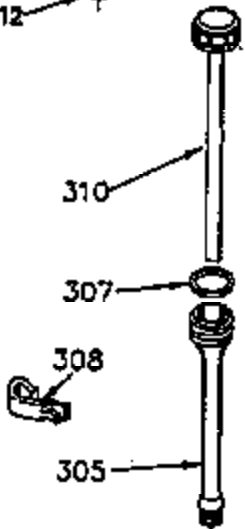

VIEW 2 OF 4

CONTINUED FROM PAGE 2

Ref #	Part Number	Qty	Description
30	35429A	1	Crankshaft
31	35327	1	Counterbalance Gear
40	35776	1	Piston, Pin & Ring Set (Std.)
40	35777	1	Piston, Pin & Ring Set (.010" OS)
40	35778	1	Piston, Pin & Ring Set (.020" OS)
41	35773	1	Piston & Pin Ass'y. (Std.) (Incl. 43)
41	35774	1	Piston & Pin Ass'y. (.010" OS) (Incl. 43)
41	35775	1	Piston & Pin Ass'y. (.020" OS) (Incl. 43)
42	35779	1	Ring Set (Std.)
42	35780	1	Ring Set (.010 OS)
42	35781	1	Ring Set (.020 OS)
43	35772	2	Piston Pin Retaining Ring
45	35330A	1	Connecting Rod Ass'y. (Incl. 46 & 47)
46	650908	1	Connecting Rod Bolt
47	650882	1	Connecting Rod Bolt
48	34034	2	Valve Lifter
50	35381	1	Camshaft (MCR)
51	35315A	1	Counterbalance Weight
52	31356	1	Oil Pump Ass'y.
64	30063	1	Screw, Torx T-30, 1/4-20 x 1/2"
69	35317	1	* Mounting Flange Gasket
70	35711A	1	Mounting Flange (Incl. 72, 75 & 82)
72	31927	1	Oil Drain Plug
75	35319	1	Oil Seal
80	35783	1	Governor Shaft
81	30590A	2	Washer
82	35378	1	Governor Gear Ass'y. (Incl. 81)
83	30588A	1	Governor Spool
84	29193	2	Retaining Ring
86	650833	7	Screw, 1/4-20 x 1-3/16"
88	31707A	1	Spacer (Incl. 81)
89	32589	1	Flywheel Key
123	33261	1	Intake Pipe Brace
124	650738	2	Screw, 1/4-20 x 5/8"
178	29752	2	Nut & Lock Washer, 1/4-28
182	30088A	2	Screw, 1/4-28 x 1"
184	33263	1	* Carburetor To Intake Pipe Gasket
185	34926	1	Intake Pipe
223	650378	2	Screw, Torx T-30, 5/16-18 x 1-1/8"
224	27915A	1	* Intake Pipe Gasket
238	650834	2	Screw, 10-32 x 1-17/32"
239	33629	1	* Air Cleaner Gasket
240	35538B	1	Air Cleaner Body (Incl. 239)
245	35403	1	Air Cleaner Filter (Incl. 251A)
245A	35404	1	Air Cleaner Filter
250	35405	1	Air Cleaner Cover
251	650886	2	Wing Nut, 1/4-20
251A	650825	2	Nut & Lock Washer, 1/4-20
252	650887	1	Screw, 1/4-20 x 1"
290	29774	1	Fuel Line (8.25")
292A	35864	1	Fuel Filter Clamp
296	34279B	1	Fuel Filter (Incl. 292A)
305	35574	1	Oil Fill Tube
307	35499	1	"O" Ring
308	35437	1	Fill Tube Clip
310	35576	1	Dipstick
380	632588	1	Carburetor (Incl. 184)