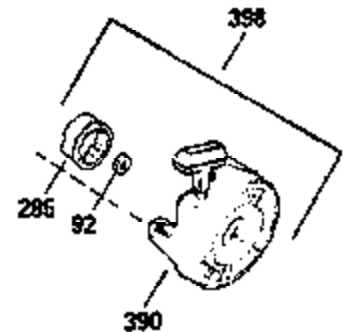

Ref #	Part Number	Qty	Description
262	29747B	2	Screw, Torx T-40, 5/16-24 x 21/32"
264A	650738	2	Screw, 1/4-20 x 5/8"
265	33272B	1	Cylinder Head Cover
281	33013	1	Starter Bubble Cover
282	650760	1	Screw, 8-32 x 3/8"
286	35792	1	Debris Screen
287	650936	1	Screw, 10-32 x 13/32"
290	29774	1	Fuel Line (8.25")
292A	35864	1	Fuel Filter Clamp
308A	33997	1	Fill Tube Clip
314	650873	2	Screw, 1/4-20 x 3/4"
315	611113	1	Alternator Coil (3 Am)(Incl. 321,322 &323)
321	611161	1	Diode
322	610921	1	Connector Body
323	610922	1	Terminal
325A	29443	1	Wire Clip
325	34246	1	Wire Clip
325B	27275	1	Wire Clip
370	34346	1	Instruction Decal
370A	34686	1	Name Decal

VIEW 3 OF 4

Ref #	Part Number	Qty	Description
46	650908	1	Connecting Rod Bolt
64	30063	1	Screw, Torx T-30, 1/4-20 x 1/2"
210	27793	1	Conduit Clip
211	28942	1	Screw, 10-32 x 3/8"
251A	650825	2	Nut & Lock Washer, 1/4-20
292A	35864	1	Fuel Filter Clamp
314	650873	2	Screw, 1/4-20 x 3/4"
315	611113	1	Alternator Coil (3 Am)(Incl. 321,322 &323)
321	611161	1	Diode
322	610921	1	Connector Body
323	610922	1	Terminal

VIEW 4 OF 4
STANDARD POINT IGNITION

**MUFFLER (QUIET)
 (OPTIONAL)**

**OPTIONAL SPARK
 ARRESTOR**

**DEBRIS SCREEN KIT
 (OPTIONAL)**

Ref #	Part Number	Qty	Description
16	32651	1	Governor Lever
19A	35988	1	Control Spring
46	650908	1	Connecting Rod Bolt
64	30063	1	Screw, Torx T-30, 1/4-20 x 1/2"
92	650880	1	Lock Washer
93	650881	1	Flywheel Nut
103	650814	2	Screw, Torx T-15, 10-24 x 1"
186	33860	1	Governor Link
200	35956	1	Control Bracket (Incl. 203 & 204)
209	650902	2	Screw, 10-32 x 7/16"
210	27793	1	Conduit Clip
211	28942	1	Screw, 10-32 x 3/8"
251A	650825	2	Nut & Lock Washer, 1/4-20
260	35795A	1	Blower Housing
261	650788	2	Screw, 5/16-18 x 3/4"
262	29747B	2	Screw, Torx T-40, 5/16-24 x 21/32"
286	35792	1	Debris Screen
292A	35864	1	Fuel Filter Clamp
370B	35274	1	Instruction Decal