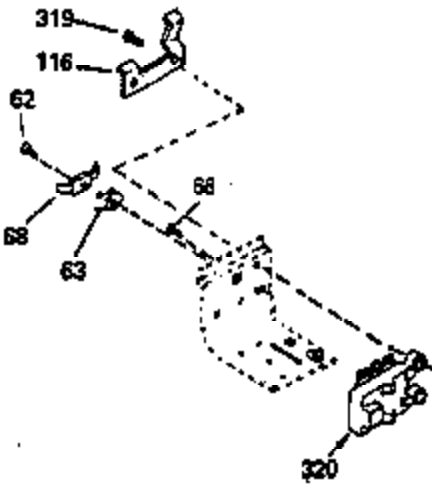

VIEW 3 OF 4

Ref #	Part Number	Qty	Description
46	650908	1	Connecting Rod Bolt
64	30063	1	Screw, Torx T-30, 1/4-20 x 1/2"
210	27793	1	Conduit Clip
211	28942	1	Screw, 10-32 x 3/8"
251A	650825	2	Nut & Lock Washer, 1/4-20
292A	35864	1	Fuel Filter Clamp
314	650873	2	Screw, 1/4-20 x 3/4"
315	611113	1	Alternator Coil (3 Am)(Incl. 321,322 &323)
321	611161	1	Diode
322	610921	1	Connector Body
323	610922	1	Terminal