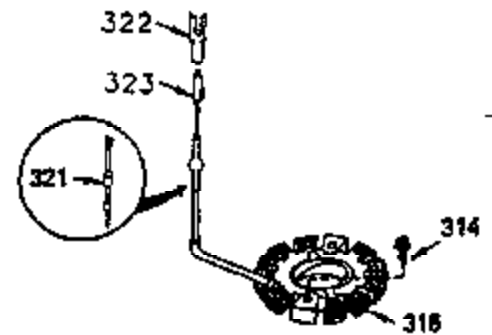

VIEW 3 OF 4

Ref #	Part Number	Qty	Description
46	650908	1	Connecting Rod Bolt
64	30063	1	Screw, Torx T-30, 1/4-20 x 1/2"
210	27793	1	Conduit Clip
211	28942	1	Screw, 10-32 x 3/8"
251A	650825	2	Nut & Lock Washer, 1/4-20
292A	35864	1	Fuel Filter Clamp
314	650873	2	Screw, 1/4-20 x 3/4"
315	611113	1	Alternator Coil (3 Am)(Incl. 321,322 &323)
321	611161	1	Diode
322	610921	1	Connector Body
323	610922	1	Terminal