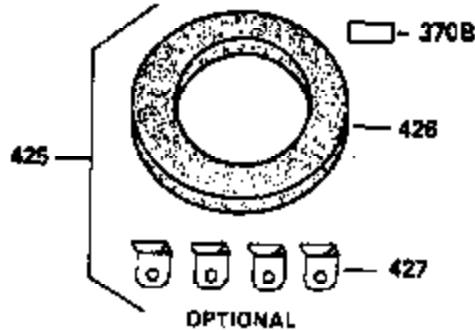

Ref #	Part Number	Qty	Description
400	33279G	1	* Gasket Set (Incl. items marked PK i n notes) Incl. part #'s 26756 (1), 27272A (2),27896A (2),27915A (1),29673 (1),33263 (1),33629 (1),34041A (1) ,34327A (1),34698A (1),34912 (1),34923A (1),35262 (1),35317 (1),35865 (1)
420	730225	1	SAE 30 4-Cycle Engine Oil (Quart)

VIEW 3 OF 4

Ref #	Part Number	Qty	Description
46	650908	1	Connecting Rod Bolt
64	30063	1	Screw, Torx T-30, 1/4-20 x 1/2"
210	27793	1	Conduit Clip
211	28942	1	Screw, 10-32 x 3/8"
251A	650825	2	Nut & Lock Washer, 1/4-20
292A	35864	1	Fuel Filter Clamp
314	650873	2	Screw, 1/4-20 x 3/4"
315	611113	1	Alternator Coil (3 Am)(Incl. 321,322 &323)
321	611161	1	Diode
322	610921	1	Connector Body
323	610922	1	Terminal

VIEW 4 OF 4
STANDARD POINT IGNITION

**MUFFLER (QUIET)
 (OPTIONAL)**

**OPTIONAL SPARK
 ARRESTOR**

**DEBRIS SCREEN KIT
 (OPTIONAL)**

Ref #	Part Number	Qty	Description
16	32651	1	Governor Lever
19A	35988	1	Control Spring
46	650908	1	Connecting Rod Bolt
64	30063	1	Screw, Torx T-30, 1/4-20 x 1/2"
92	650880	1	Lock Washer
93	650881	1	Flywheel Nut
103	650814	2	Screw, Torx T-15, 10-24 x 1"
186	33860	1	Governor Link
200	35956	1	Control Bracket (Incl. 203 & 204)
209	650902	2	Screw, 10-32 x 7/16"
210	27793	1	Conduit Clip
211	28942	1	Screw, 10-32 x 3/8"
251A	650825	2	Nut & Lock Washer, 1/4-20
260	35795A	1	Blower Housing
261	650788	2	Screw, 5/16-18 x 3/4"
262	29747B	2	Screw, Torx T-40, 5/16-24 x 21/32"
286	35792	1	Debris Screen
292A	35864	1	Fuel Filter Clamp
370B	35274	1	Instruction Decal