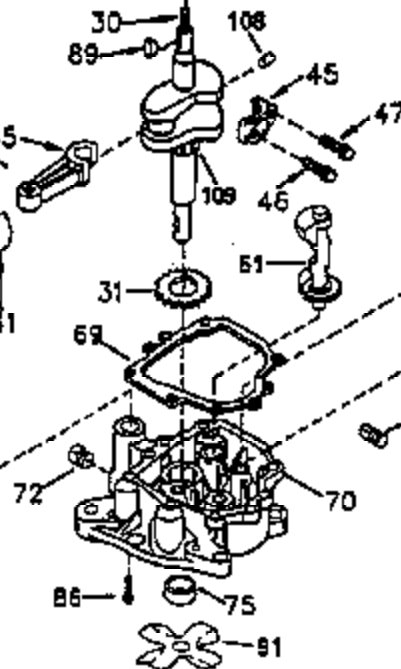

VIEW 2 OF 4

CONTINUED FROM PAGE 2

Ref #	Part Number	Qty	Description
30	35429A	1	Crankshaft
31	35327	1	Counterbalance Gear
40	35776	1	Piston, Pin & Ring Set (Std.)
40	35777	1	Piston, Pin & Ring Set (.010" OS)
40	35778	1	Piston, Pin & Ring Set (.020" OS)
41	35773	1	Piston & Pin Ass'y. (Std.) (Incl. 43)
41	35774	1	Piston & Pin Ass'y. (.010" OS) (Incl. 43)
41	35775	1	Piston & Pin Ass'y. (.020" OS) (Incl. 43)
42	35779	1	Ring Set (Std.)
42	35780	1	Ring Set (.010 OS)
42	35781	1	Ring Set (.020 OS)
43	35772	2	Piston Pin Retaining Ring
45	35330A	1	Connecting Rod Ass'y. (Incl. 46 & 47)
46	650908	1	Connecting Rod Bolt
47	650882	1	Connecting Rod Bolt
48	34034	2	Valve Lifter
50	35381	1	Camshaft (MCR)
51	35315A	1	Counterbalance Weight
52	31356	1	Oil Pump Ass'y.
64	30063	1	Screw, Torx T-30, 1/4-20 x 1/2"
69	35317	1	* Mounting Flange Gasket
70	35711A	1	Mounting Flange (Incl. 72, 75 & 82)
72	31927	1	Oil Drain Plug
75	35319	1	Oil Seal
80	35783	1	Governor Shaft
81	30590A	2	Washer
82	35378	1	Governor Gear Ass'y. (Incl. 81)
83	30588A	1	Governor Spool
84	29193	2	Retaining Ring
86	650833	7	Screw, 1/4-20 x 1-3/16"
88	31707A	1	Spacer (Incl. 81)
89	32589	1	Flywheel Key
123	33261	1	Intake Pipe Brace
124	650738	2	Screw, 1/4-20 x 5/8"
178	29752	2	Nut & Lock Washer, 1/4-28
182	30088A	2	Screw, 1/4-28 x 1"
184	33263	1	* Carburetor To Intake Pipe Gasket
185	34926	1	Intake Pipe
223	650378	2	Screw, Torx T-30, 5/16-18 x 1-1/8"
224	27915A	1	* Intake Pipe Gasket
238	650834	2	Screw, 10-32 x 1-17/32"
239	33629	1	* Air Cleaner Gasket
240	35538B	1	Air Cleaner Body (Incl. 239)
245	35403	1	Air Cleaner Filter (Incl. 251A)
245A	35404	1	Air Cleaner Filter
250	35405	1	Air Cleaner Cover
251	650886	2	Wing Nut, 1/4-20
251A	650825	2	Nut & Lock Washer, 1/4-20
252	650887	1	Screw, 1/4-20 x 1"
290	29774	1	Fuel Line (8.25")
292A	35864	1	Fuel Filter Clamp
296	34279B	1	Fuel Filter (Incl. 292A)
305	35574	1	Oil Fill Tube
307	35499	1	"O" Ring
308	35437	1	Fill Tube Clip
310	35576	1	Dipstick
380	632588	1	Carburetor (Incl. 184)