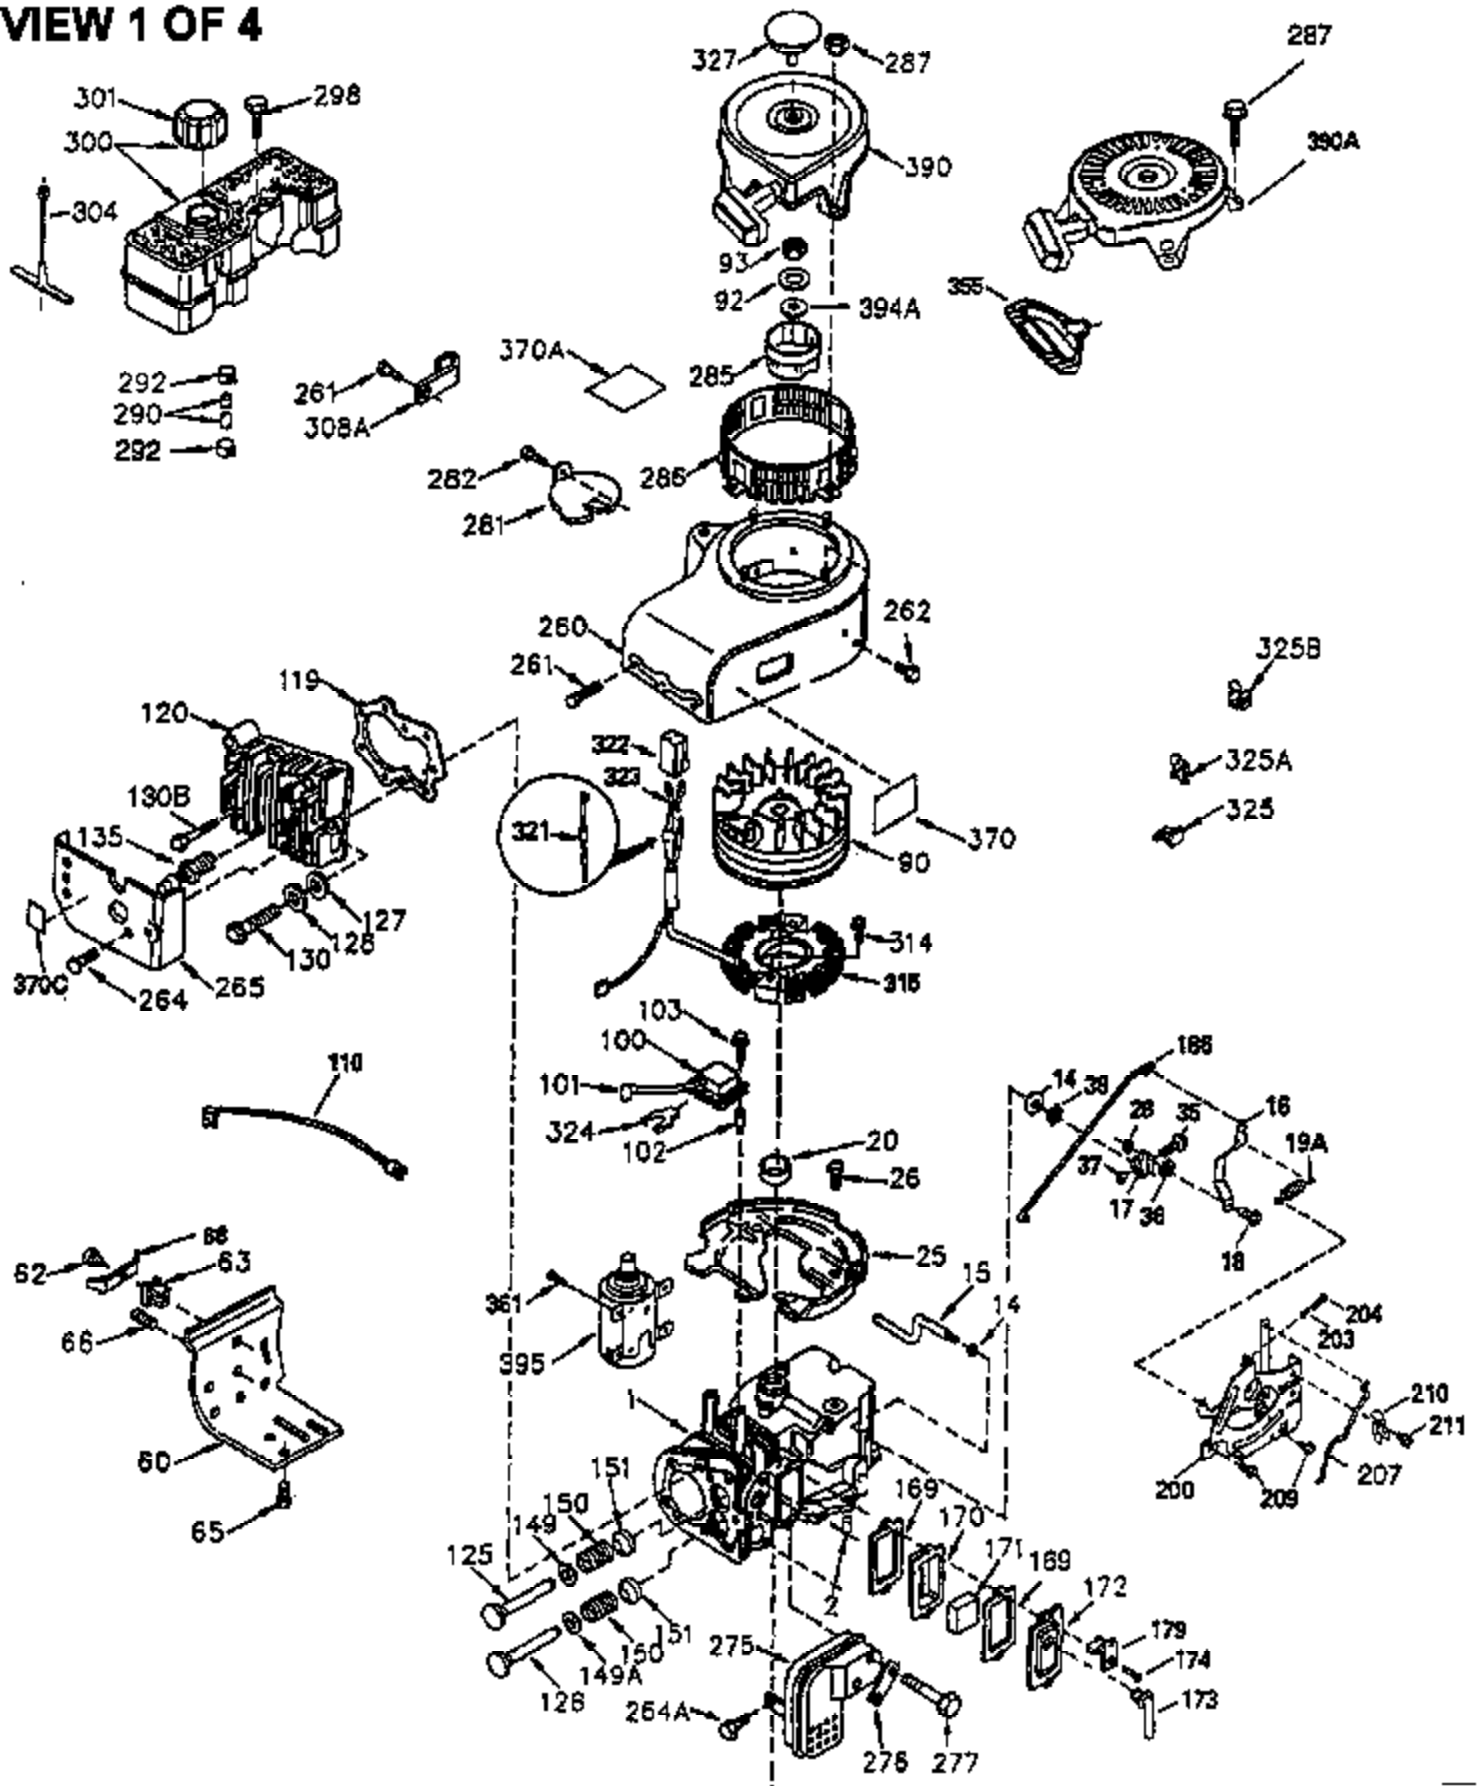

ILLUSTRATION SHOWS TYPICAL PARTS ONLY. ORDER BY PART NUMBER. PARTS NOT LISTED ARE SUPPLIED BY OEM.

VIEW 1 OF 4

CONTINUED ON PAGE 3