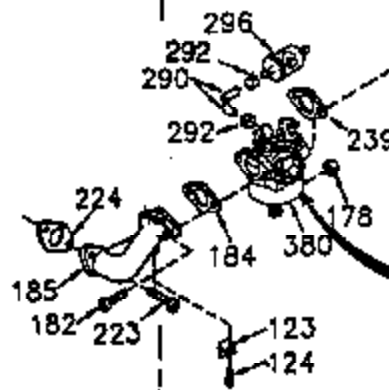

VIEW 2 OF 4

CONTINUED FROM PAGE 2

Ref #	Part Number	Qty	Description
30	35429A	1	Crankshaft
31	35327	1	Counterbalance Gear
40	35776	1	Piston, Pin & Ring Set (Std.)
40	35777	1	Piston, Pin & Ring Set (.010" OS)
40	35778	1	Piston, Pin & Ring Set (.020" OS)
41	35773	1	Piston & Pin Ass'y. (Std.) (Incl. 43)
41	35774	1	Piston & Pin Ass'y. (.010" OS) (Incl. 43)
41	35775	1	Piston & Pin Ass'y. (.020" OS) (Incl. 43)
42	35779	1	Ring Set (Std.)
42	35780	1	Ring Set (.010 OS)
42	35781	1	Ring Set (.020 OS)
43	35772	2	Piston Pin Retaining Ring
45	35330A	1	Connecting Rod Ass'y. (Incl. 46 & 47)
46	650908	1	Connecting Rod Bolt
47	650882	1	Connecting Rod Bolt
48	34034	2	Valve Lifter
50	35381	1	Camshaft (MCR)
51	35315A	1	Counterbalance Weight
52	31356	1	Oil Pump Ass'y.
64	30063	1	Screw, Torx T-30, 1/4-20 x 1/2"
69	35317	1	* Mounting Flange Gasket
70	35711A	1	Mounting Flange (Incl. 72, 75 & 82)
72	31927	1	Oil Drain Plug
75	35319	1	Oil Seal
80	35783	1	Governor Shaft
81	30590A	2	Washer
82	35378	1	Governor Gear Ass'y. (Incl. 81)
83	30588A	1	Governor Spool
84	29193	2	Retaining Ring
86	650833	7	Screw, 1/4-20 x 1-3/16"
88	31707A	1	Spacer (Incl. 81)
89	32589	1	Flywheel Key
123	33261	1	Intake Pipe Brace
124	650738	2	Screw, 1/4-20 x 5/8"
178	29752	2	Nut & Lock Washer, 1/4-28
182	30088A	2	Screw, 1/4-28 x 1"
184	33263	1	* Carburetor To Intake Pipe Gasket
185	34926	1	Intake Pipe
223	650378	2	Screw, Torx T-30, 5/16-18 x 1-1/8"
224	27915A	1	* Intake Pipe Gasket
238	650834	2	Screw, 10-32 x 1-17/32"
239	33629	1	* Air Cleaner Gasket
240	35538B	1	Air Cleaner Body (Incl. 239)
245	35403	1	Air Cleaner Filter (Incl. 251A)
245A	35404	1	Air Cleaner Filter
250	35405	1	Air Cleaner Cover
251	650886	2	Wing Nut, 1/4-20
251A	650825	2	Nut & Lock Washer, 1/4-20
252	650887	1	Screw, 1/4-20 x 1"
290	29774	1	Fuel Line (8.25")
292A	35864	1	Fuel Filter Clamp
296	34279B	1	Fuel Filter (Incl. 292A)
305	35574	1	Oil Fill Tube
307	35499	1	"O" Ring
308	35437	1	Fill Tube Clip
310	35576	1	Dipstick
380	632588	1	Carburetor (Incl. 184)