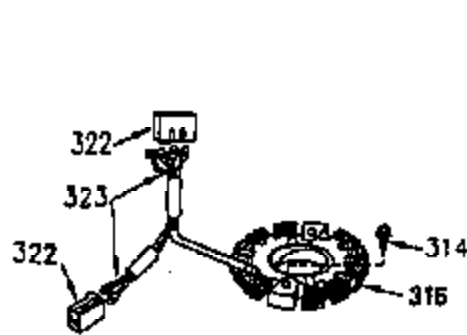

VIEW 3 OF 4

Ref #	Part Number	Qty	Description
46	650908	1	Connecting Rod Bolt
64	30063	1	Screw, Torx T-30, 1/4-20 x 1/2"
210	27793	1	Conduit Clip
211	28942	1	Screw, 10-32 x 3/8"
251A	650825	2	Nut & Lock Washer, 1/4-20
292A	35864	1	Fuel Filter Clamp
314	650873	2	Screw, 1/4-20 x 3/4"
315	611113	1	Alternator Coil (3 Am)(Incl. 321,322 &323)
321	611161	1	Diode
322	610921	1	Connector Body
323	610922	1	Terminal