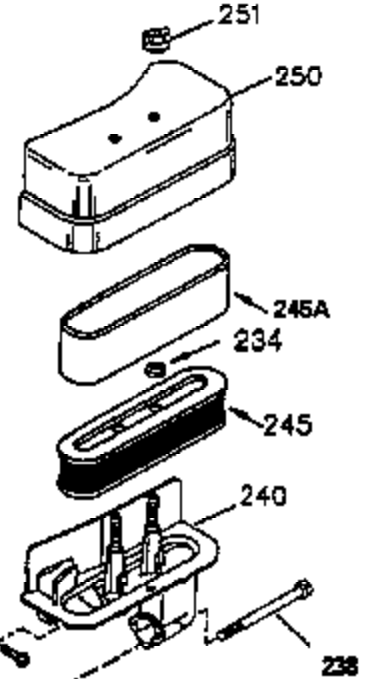

VIEW 2 OF 4

CONTINUED FROM PAGE 2

Ref #	Part Number	Qty	Description
30	35429A	1	Crankshaft
31	35327	1	Counterbalance Gear
40	35776	1	Piston, Pin & Ring Set (Std.)
40	35777	1	Piston, Pin & Ring Set (.010" OS)
40	35778	1	Piston, Pin & Ring Set (.020" OS)
41	35773	1	Piston & Pin Ass'y. (Std.) (Incl. 43)
41	35774	1	Piston & Pin Ass'y. (.010" OS) (Incl. 43)
41	35775	1	Piston & Pin Ass'y. (.020" OS) (Incl. 43)
42	35779	1	Ring Set (Std.)
42	35780	1	Ring Set (.010 OS)
42	35781	1	Ring Set (.020 OS)
43	35772	2	Piston Pin Retaining Ring
45	35330A	1	Connecting Rod Ass'y. (Incl. 46 & 47)
46	650908	1	Connecting Rod Bolt
47	650882	1	Connecting Rod Bolt
48	34034	2	Valve Lifter
50	35381	1	Camshaft (MCR)
51	35315A	1	Counterbalance Weight
52	31356	1	Oil Pump Ass'y.
64	30063	1	Screw, Torx T-30, 1/4-20 x 1/2"
69	35317	1	* Mounting Flange Gasket
70	35711A	1	Mounting Flange (Incl. 72, 75 & 82)
72	31927	1	Oil Drain Plug
75	35319	1	Oil Seal
80	35783	1	Governor Shaft
81	30590A	2	Washer
82	35378	1	Governor Gear Ass'y. (Incl. 81)
83	30588A	1	Governor Spool
84	29193	2	Retaining Ring
86	650833	7	Screw, 1/4-20 x 1-3/16"
88	31707A	1	Spacer (Incl. 81)
89	32589	1	Flywheel Key
123	33261	1	Intake Pipe Brace
124	650738	2	Screw, 1/4-20 x 5/8"
178	29752	2	Nut & Lock Washer, 1/4-28
182	30088A	2	Screw, 1/4-28 x 1"
184	33263	1	* Carburetor To Intake Pipe Gasket
185	34926	1	Intake Pipe
223	650378	2	Screw, Torx T-30, 5/16-18 x 1-1/8"
224	27915A	1	* Intake Pipe Gasket
238	650834	2	Screw, 10-32 x 1-17/32"
239	33629	1	* Air Cleaner Gasket
240	35538B	1	Air Cleaner Body (Incl. 239)
245	35403	1	Air Cleaner Filter (Incl. 251A)
245A	35404	1	Air Cleaner Filter
250	35405	1	Air Cleaner Cover
251	650886	2	Wing Nut, 1/4-20
251A	650825	2	Nut & Lock Washer, 1/4-20
252	650887	1	Screw, 1/4-20 x 1"
290	29774	1	Fuel Line (8.25")
292A	35864	1	Fuel Filter Clamp
296	34279B	1	Fuel Filter (Incl. 292A)
305	35574	1	Oil Fill Tube
307	35499	1	"O" Ring
308	35437	1	Fill Tube Clip
310	35576	1	Dipstick
380	632588	1	Carburetor (Incl. 184)