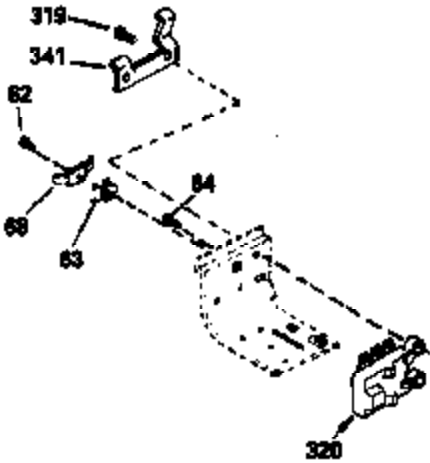

ILLUSTRATION SHOWS TYPICAL PARTS ONLY. ORDER BY PART NUMBER. PARTS NOT LISTED ARE SUPPLIED BY OEM.

VIEW 3 of 4

Ref #	Part Number	Qty	Description
	64 30063		Screw, Torx T-30, 1/4-20 x 1/2"
110C	35195A		Ground Wire
210	27793		Conduit Clip
211	28942		Screw, 10-32 x 3/8"
238	650834		Screw, 10-32 x 1-17/32"
245A	35404		Air Cleaner Filter
274	35865		Exhaust Gasket (use as required)
314	650873		Screw, 1/4-20 x 3/4"
315	611113		Alt. Coil (3 Amp DC) (Incl. 321, 322 & 323)
321	611161		Diode
323	610922		Terminal
398	590685		Rewind Starter & Cup Ass'y. (This assembly replaces 590633 starter. This assembly consists of a 590671 rewind starter and a 35965A starter cup.)
415	730130		Exh.Adapter Kit(Incl.274 & 277)(As Re q.)