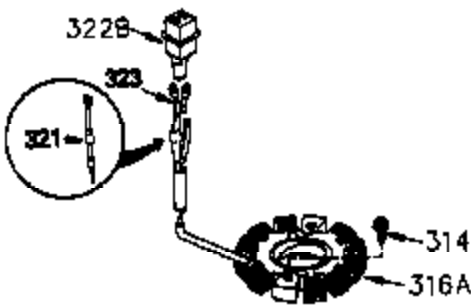

ILLUSTRATION SHOWS TYPICAL PARTS ONLY. ORDER BY PART NUMBER. PARTS NOT LISTED ARE SUPPLIED BY OEM.

VIEW 3 of 4

Ref #	Part Number	Qty	Description
	64 30063		Screw, Torx T-30, 1/4-20 x 1/2"
110C	35195A		Ground Wire
210	27793		Conduit Clip
211	28942		Screw, 10-32 x 3/8"
238	650834		Screw, 10-32 x 1-17/32"
245A	35404		Air Cleaner Filter
274	35865		Exhaust Gasket (use as required)
314	650873		Screw, 1/4-20 x 3/4"
315	611113		Alt. Coil (3 Amp DC) (Incl. 321, 322 & 323)
321	611161		Diode
323	610922		Terminal
398	590685		Rewind Starter & Cup Ass'y. (This assembly replaces 590633 starter. This assembly consists of a 590671 rewind starter and a 35965A starter cup.)
415	730130		Exh.Adapter Kit(Incl.274 & 277)(As Re q.)