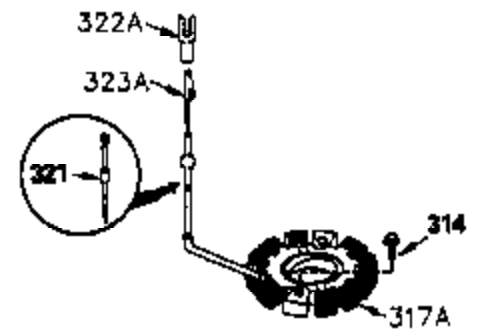

ILLUSTRATION SHOWS TYPICAL PARTS ONLY. ORDER BY PART NUMBER. PARTS NOT LISTED ARE SUPPLIED BY OEM.

VIEW 3 of 4

Ref #	Part Number	Qty	Description
	64 30063		Screw, Torx T-30, 1/4-20 x 1/2"
110C	35195A		Ground Wire
210	27793		Conduit Clip
211	28942		Screw, 10-32 x 3/8"
238	650834		Screw, 10-32 x 1-17/32"
245A	35404		Air Cleaner Filter
274	35865		Exhaust Gasket (use as required)
314	650873		Screw, 1/4-20 x 3/4"
315	611113		Alt. Coil (3 Amp DC) (Incl. 321, 322 & 323)
321	611161		Diode
323	610922		Terminal
398	590685		Rewind Starter & Cup Ass'y. (This assembly replaces 590633 starter. This assembly consists of a 590671 rewind starter and a 35965A starter cup.)
415	730130		Exh.Adapter Kit(Incl.274 & 277)(As Re q.)