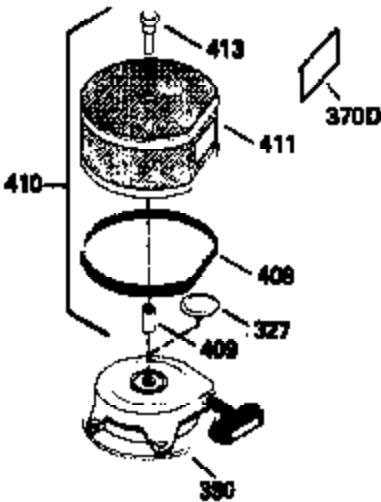

VIEW 3 of 4

Ref #	Part Number	Qty	Description
	64 30063		Screw, Torx T-30, 1/4-20 x 1/2"
110C	35195A		Ground Wire
210	27793		Conduit Clip
211	28942		Screw, 10-32 x 3/8"
238	650834		Screw, 10-32 x 1-17/32"
245A	35404		Air Cleaner Filter
274	35865		Exhaust Gasket (use as required)
314	650873		Screw, 1/4-20 x 3/4"
315	611113		Alt. Coil (3 Amp DC) (Incl. 321, 322 & 323)
321	611161		Diode
323	610922		Terminal
398	590685		Rewind Starter & Cup Ass'y. (This assembly replaces 590633 starter. This assembly consists of a 590671 rewind starter and a 35965A starter cup.)
415	730130		Exh.Adapter Kit(Incl.274 & 277)(As Re q.)

ILLUSTRATION SHOWS TYPICAL PARTS ONLY. ORDER BY PART NUMBER. PARTS NOT LISTED ARE SUPPLIED BY OEM.

STANDARD POINT IGNITION

VIEW 4 of 4

MUFFLER (QUIET) (OPTIONAL)

OPTIONAL SPARK ARRESTOR

DEBRIS SCREEN KIT (OPTIONAL)