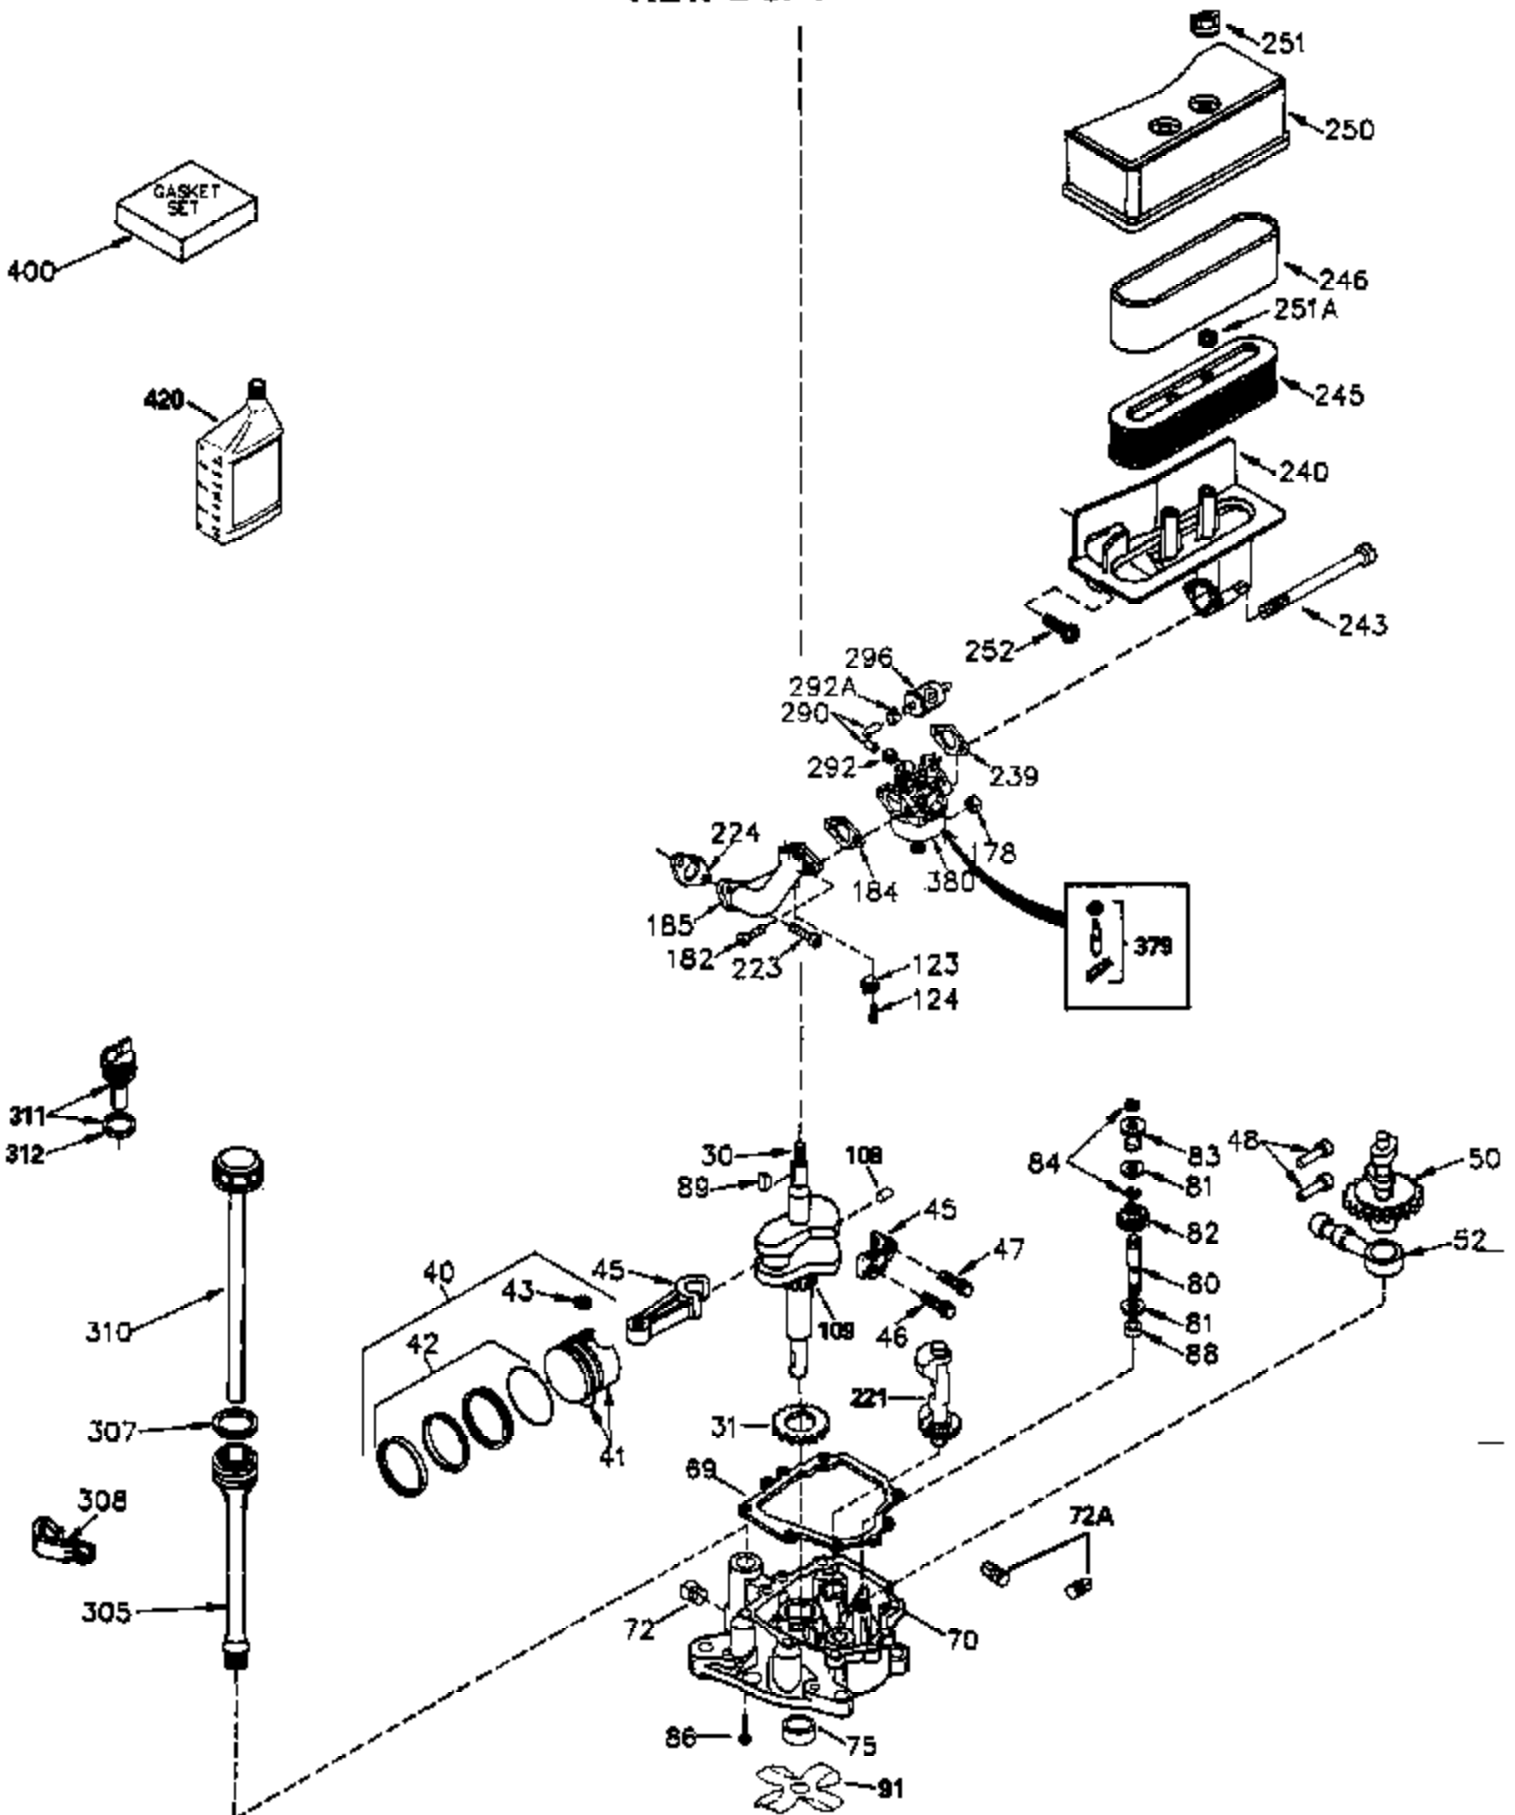

ILLUSTRATION SHOWS TYPICAL PARTS ONLY. ORDER BY PART NUMBER. PARTS NOT LISTED ARE SUPPLIED BY OEM.

VIEW 2 of 4

Ref #	Part Number	Qty	Description
30	35380A		Crankshaft
40	34552		Piston, Pin & Ring Set (Std.) (3-1/8")
40	34553		Piston, Pin & Ring Set (.010" OS)
40	34554		Piston, Pin & Ring Set (.020" OS)
41	34329A		Piston & Pin Ass'y. (Std.) (Incl. 43)
41	34330A		Piston & Pin Ass'y. (.010" OS) (Incl. 43)
41	34331A		Piston & Pin Ass'y. (.020" OS) (Incl. 43)
42	34332		Ring Set (Std.)
42	34333		Ring Set (.010" OS)
42	34334		Ring Set (.020" OS)
43	27888		Piston Pin Retaining Ring
45	35373A		Connecting Rod (Incl. 46 & 47)
46	650908		Connecting Rod Bolt
47	650882		Connecting Rod Bolt
48	34034		Valve Lifter
50	35381		Camshaft (MCR)
52	31356		Oil Pump
69	35262		* Mounting Flange Gasket
70	35382A		Mounting Flange (Incl. 72, 75, 80 & 8 1)
72	31927		Oil Drain Plug
75	35319		Oil Seal
80	30668		Governor Shaft
81	30590A		Washer
82	35378		Governor Gear (Incl. 81)
83	30588A		Governor Spool
84	29193		Retaining Ring
86	650833		Screw, 1/4-20 x 1-3/16"
88	31707A		Spacer (Incl. 81)
89	32589		Flywheel Key
123	33261		Intake pipe Brace
124	650738		Screw, 1/4-20 x 5/8"
178	29752		Nut & Lock Washer, 1/4-28
182	30088A		Screw, 1/4-28 x 1"
184	33263		* Carburetor To Intake Pipe Gasket
185	34926		Intake Pipe
223	650378		Screw, Torx T-30, 5/16-18 x 1-1/8"
224	27915A		* Intake Pipe Gasket
238	650834		Screw, 10-32 x 1-17/32"
240	35538B		Air Cleaner Body (Incl. 239)
245	35403		Air Cleaner Filter (Incl. 251)
245A	35404		Air Cleaner Filter
250	35405		Air Cleaner Cover
251	650886		Wing Nut, 1/4-20
251A	650825		Nut & Lock Washer, 1/4-20
252	650887		Screw, 1/4-20 x 1"
290	30705		Fuel Line (braided 16") (40cm)
305	35574		Oil Tube
307	35499		"O" Ring
308	35437		Fill Tube Clip
310	35576		Dipstick
315	611113		Alt. Coil (3 Amp DC) (Incl. 321, 322 & 323)
379	631021		Inlet Needle, Seat & Clip Ass'y.
380	632256		Carburetor (Incl. 184) (Refer to Division 5, Section A, page A3-4 for breakdown or Fiche 10B, Grid E-3)
398	590685		Rewind Starter & Cup Ass'y. (This assembly replaces 590633 starter. This assembly consists of a 590671 rewind starter and a 35965A starter cup.)