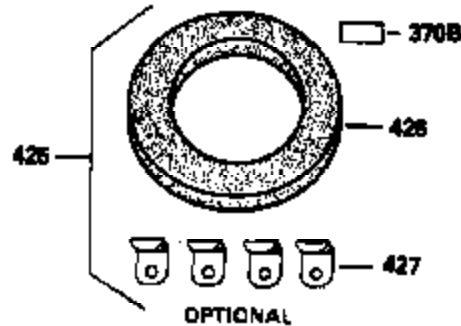

VIEW 3 of 4

Ref #	Part Number	Qty	Description
	64 30063		Screw, Torx T-30, 1/4-20 x 1/2"
110C	35195A		Ground Wire
210	27793		Conduit Clip
211	28942		Screw, 10-32 x 3/8"
238	650834		Screw, 10-32 x 1-17/32"
245A	35404		Air Cleaner Filter
274	35865		Exhaust Gasket (use as required)
314	650873		Screw, 1/4-20 x 3/4"
315	611113		Alt. Coil (3 Amp DC) (Incl. 321, 322 & 323)
321	611161		Diode
323	610922		Terminal
398	590685		Rewind Starter & Cup Ass'y. (This assembly replaces 590633 starter. This assembly consists of a 590671 rewind starter and a 35965A starter cup.)
415	730130		Exh.Adapter Kit(Incl.274 & 277)(As Re q.)

ILLUSTRATION SHOWS TYPICAL PARTS ONLY. ORDER BY PART NUMBER. PARTS NOT LISTED ARE SUPPLIED BY OEM.

STANDARD POINT IGNITION

VIEW 4 of 4

MUFFLER (QUIET) (OPTIONAL)

OPTIONAL SPARK ARRESTOR

DEBRIS SCREEN KIT (OPTIONAL)