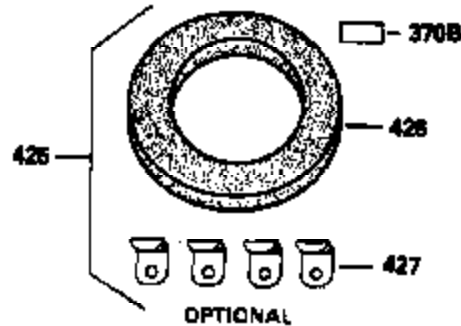

ILLUSTRATION SHOWS TYPICAL PARTS ONLY. ORDER BY PART NUMBER. PARTS NOT LISTED ARE SUPPLIED BY OEM.

VIEW 3 of 4

Ref #	Part Number	Qty	Description
64	30063		Screw, Torx T-30, 1/4-20 x 1/2"
110C	35195A		Ground Wire
210	27793		Conduit Clip
211	28942		Screw, 10-32 x 3/8"
238	650834		Screw, 10-32 x 1-17/32"
245A	35404		Air Cleaner Filter
274	35865		Exhaust Gasket (use as required)
277	650729		Screw, 5/16-18 x 3-3/16"
398	590685		Rewind Starter & Cup Ass'y. (This assembly replaces 590633 starter. This assembly consists of a 590671 rewind starter and a 35965A starter cup.)
415	730130		Exh.Adapter Kit(Incl.274 & 277)(As Re q.)

ILLUSTRATION SHOWS TYPICAL PARTS ONLY. ORDER BY PART NUMBER. PARTS NOT LISTED ARE SUPPLIED BY OEM.

STANDARD POINT IGNITION

VIEW 4 of 4

MUFFLER (QUIET)
(OPTIONAL)

OPTIONAL SPARK
ARRESTOR

DEBRIS SCREEN KIT
(OPTIONAL)