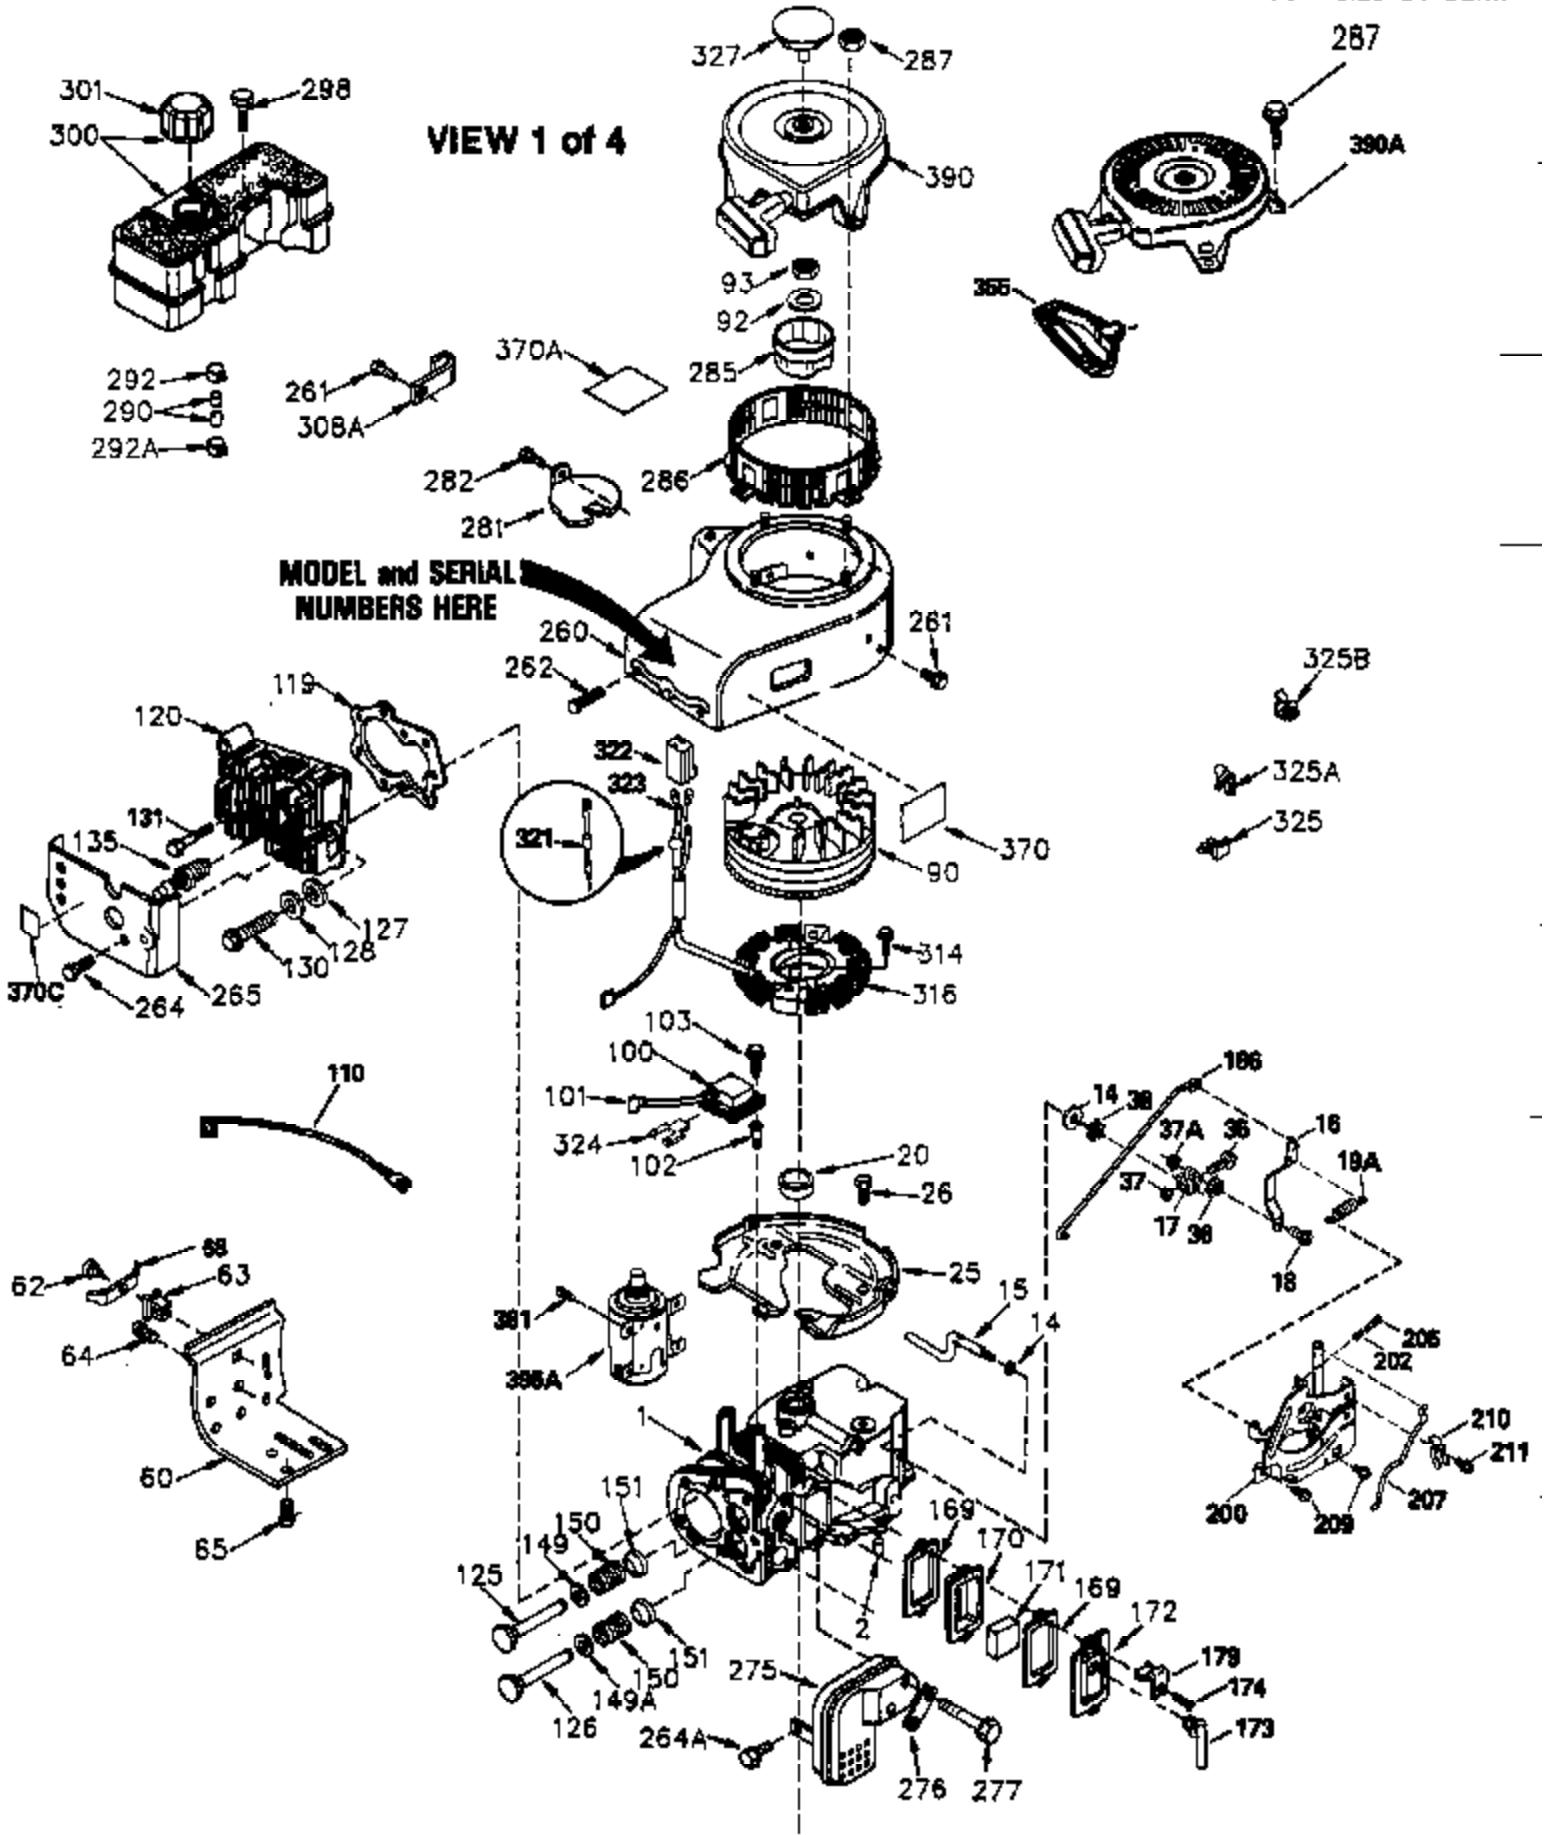

ILLUSTRATION SHOWS TYPICAL PARTS ONLY. ORDER BY PART NUMBER. PARTS NOT LISTED ARE SUPPLIED BY OEM.

Engine Parts List #1

Ref #	Part Number	Qty	Description
1	35383A		Cylinder (Incl. 2 & 20) (3-1/8" Bore)
2	27652		Dowel Pin
14	28277		Washer
15	35082		Governor Rod
16	32651		Governor Lever
17	31335		Governor Lever Clamp
18	650548		Screw, 8-32 x 5/16"
19A	35203		Extension Spring
20	35319		Oil Seal
25	35326		Blower Housing Baffle
26	650561		Screw, 1/4-20 x 5/8"
60	33273A		Blower Housing Extension
64	30063		Screw, Torx T-30, 1/4-20 x 1/2"
65	650128		Screw, 10-24 x 1/2"
90	611090		Flywheel
92	650880		Lock Washer
93	650881		Flywheel Nut, 5/8-18
100	35135		Solid State Ignition
101	610118		Spark Plug Cover (use as required)
102	650872		Solid State Mounting Stud
103	650814		Screw, Torx T-15, 10-24 x 1"
119	34041A		* Cylinder Head Gasket
120	34030A		Cylinder Head
125	27878A		Exhaust Valve (Std.) (Incl. 151)
125	27880A		Exhaust Valve (1/32" OS) (Incl. 151)
126	34035		Intake Valve (Std.) (Incl. 151)
126	34036		Intake Valve (1/32" OS) (Incl. 151)
127	650691		Washer (Do not use with 6021A screw)
128	650690		Belleville Washer
130	650694A		Screw, 5/16-18 x 2"
131	6021A		Screw, 5/16-18 x 1-1/2" (Do not use w /650691)
135	33636		Resistor Spark Plug (RJ17LM)
149	27882		Valve Spring Cap (Exhaust)
149A	35862		Valve Spring Cap (Intake)
150	27881		Valve Spring
151	32581		Valve Spring Keeper
169	27896A		* Valve Cover Gasket
170	28423		Breather Body
171	28424		Breather Element
172	28425		Valve Cover
173	35350		Breather Tube
174	650128		Screw, 10-24 x 1/2"
186	33860		Governor Link
200	35201		Control Bracket
202	33802		Compression Spring
205	650777		Screw, 6-32 x 21/32"
209	30200		Screw, 10-24 x 9/16"
210	27793		Conduit Clip
211	28942		Screw, 10-32 x 3/8"
238	650834		Screw, 10-32 x 1-17/32"
245A	35404		Air Cleaner Filter
260	34094B		Blower Housing (For electric starter) NOTE: Replacement hardware may differ when servicing starter assy. or blower housing. Refer to Service Bulletin 508.
261	650788		Screw, 5/16-18 x 3/4"
262	29747B		Screw, Torx T-40, 5/16-24 x 21/32"
264	650802		Screw, 1/4-20 x 5/8"