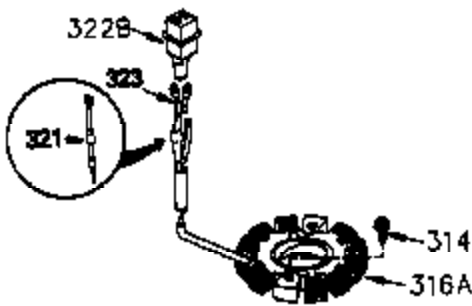

ILLUSTRATION SHOWS TYPICAL PARTS ONLY. ORDER BY PART NUMBER. PARTS NOT LISTED ARE SUPPLIED BY OEM.

VIEW 3 of 4

Ref #	Part Number	Qty	Description
64	30063		Screw, Torx T-30, 1/4-20 x 1/2"
110C	35195A		Ground Wire
210	27793		Conduit Clip
211	28942		Screw, 10-32 x 3/8"
238	650834		Screw, 10-32 x 1-17/32"
245A	35404		Air Cleaner Filter
274	35865		Exhaust Gasket (use as required)
277	650729		Screw, 5/16-18 x 3-3/16"
398	590685		Rewind Starter & Cup Ass'y. (This assembly replaces 590633 starter. This assembly consists of a 590671 rewind starter and a 35965A starter cup.)
415	730130		Exh.Adapter Kit(Incl.274 & 277)(As Re q.)