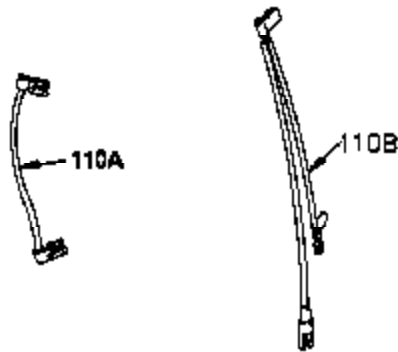

ILLUSTRATION SHOWS TYPICAL PARTS ONLY. ORDER BY PART NUMBER. PARTS NOT LISTED ARE SUPPLIED BY OEM.

VIEW 3 of 4

Ref #	Part Number	Qty	Description
64	30063		Screw, Torx T-30, 1/4-20 x 1/2"
110C	35195A		Ground Wire
210	27793		Conduit Clip
211	28942		Screw, 10-32 x 3/8"
238	650834		Screw, 10-32 x 1-17/32"
245A	35404		Air Cleaner Filter
274	35865		Exhaust Gasket (use as required)
277	650729		Screw, 5/16-18 x 3-3/16"
398	590685		Rewind Starter & Cup Ass'y. (This assembly replaces 590633 starter. This assembly consists of a 590671 rewind starter and a 35965A starter cup.)
415	730130		Exh.Adapter Kit(Incl.274 & 277)(As Re q.)