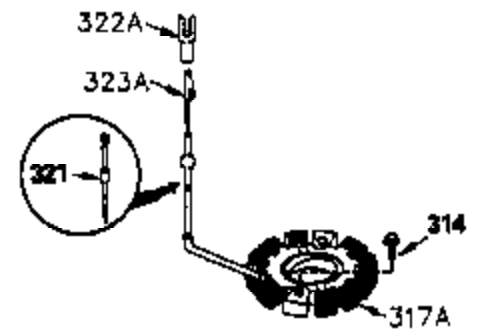

ILLUSTRATION SHOWS TYPICAL PARTS ONLY. ORDER BY PART NUMBER. PARTS NOT LISTED ARE SUPPLIED BY OEM.

VIEW 3 of 4

Ref #	Part Number	Qty	Description
64	30063		Screw, Torx T-30, 1/4-20 x 1/2"
110C	35195A		Ground Wire
210	27793		Conduit Clip
211	28942		Screw, 10-32 x 3/8"
238	650834		Screw, 10-32 x 1-17/32"
245A	35404		Air Cleaner Filter
274	35865		Exhaust Gasket (use as required)
277	650729		Screw, 5/16-18 x 3-3/16"
398	590685		Rewind Starter & Cup Ass'y. (This assembly replaces 590633 starter. This assembly consists of a 590671 rewind starter and a 35965A starter cup.)
415	730130		Exh.Adapter Kit(Incl.274 & 277)(As Re q.)