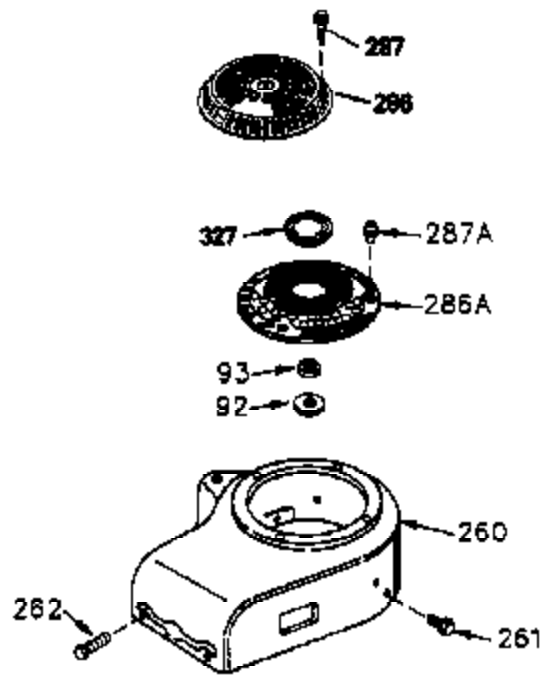

ILLUSTRATION SHOWS TYPICAL PARTS ONLY. ORDER BY PART NUMBER. PARTS NOT LISTED ARE SUPPLIED BY OEM.

STANDARD POINT IGNITION

VIEW 4 of 4