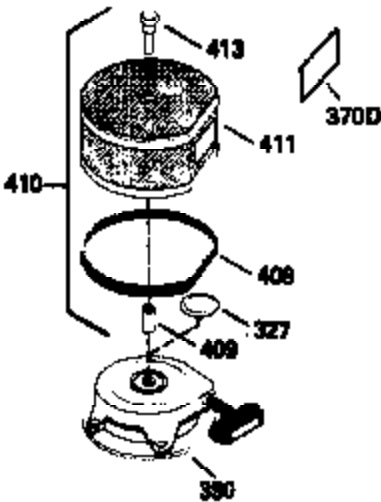

ILLUSTRATION SHOWS TYPICAL PARTS ONLY. ORDER BY PART NUMBER. PARTS NOT LISTED ARE SUPPLIED BY OEM.

VIEW 3 of 4

Ref #	Part Number	Qty	Description
64	30063		Screw, Torx T-30, 1/4-20 x 1/2"
110C	35195A		Ground Wire
210	27793		Conduit Clip
211	28942		Screw, 10-32 x 3/8"
238	650834		Screw, 10-32 x 1-17/32"
245A	35404		Air Cleaner Filter
274	35865		Exhaust Gasket (use as required)
277	650729		Screw, 5/16-18 x 3-3/16"
398	590685		Rewind Starter & Cup Ass'y. (This assembly replaces 590633 starter. This assembly consists of a 590671 rewind starter and a 35965A starter cup.)
415	730130		Exh.Adapter Kit(Incl.274 & 277)(As Re q.)

ILLUSTRATION SHOWS TYPICAL PARTS ONLY. ORDER BY PART NUMBER. PARTS NOT LISTED ARE SUPPLIED BY OEM.

STANDARD POINT IGNITION

VIEW 4 of 4

MUFFLER (QUIET)
(OPTIONAL)

OPTIONAL SPARK
ARRESTOR

DEBRIS SCREEN KIT
(OPTIONAL)