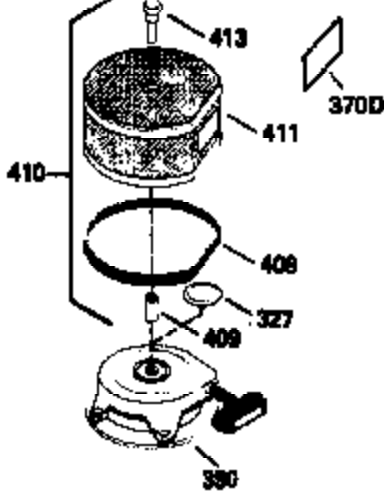

ILLUSTRATION SHOWS TYPICAL PARTS ONLY. ORDER BY PART NUMBER. PARTS NOT LISTED ARE SUPPLIED BY OEM.

VIEW 3 of 4

Ref #	Part Number	Qty	Description
64	30063		Screw, Torx T-30, 1/4-20 x 1/2"
72A	28483		Oil Drain Plug
210	27793		Conduit Clip
211	28942		Screw, 10-32 x 3/8"
238	650834		Screw, 10-32 x 1-17/32"
245A	35404		Air Cleaner Filter
274	35865		Exhaust Gasket (use as required)
277	650729		Screw, 5/16-18 x 3-3/16"
314	650873		Screw, 1/4-20 x 3/4"
315	611113		Alt. Coil (3 Amp DC) (Incl. 321, 322 & 323)
321	611161		Diode
323	610922		Terminal
398	590685		Rewind Starter & Cup Ass'y. (This assembly replaces 590633 starter. This assembly consists of a 590671 rewind starter and a 35965A starter cup.)
415	730130		Exh.Adapter Kit(Incl.274 & 277)(As Re q.)

ILLUSTRATION SHOWS TYPICAL PARTS ONLY. ORDER BY PART NUMBER. PARTS NOT LISTED ARE SUPPLIED BY OEM.

STANDARD POINT IGNITION

VIEW 4 of 4

MUFFLER (QUIET) (OPTIONAL)

OPTIONAL SPARK ARRESTOR

DEBRIS SCREEN KIT (OPTIONAL)