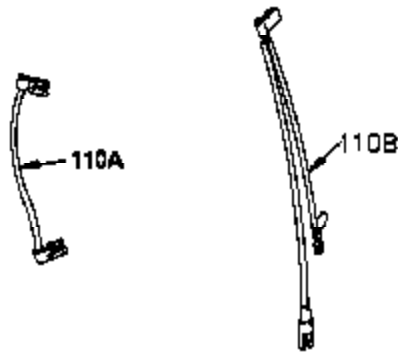

ILLUSTRATION SHOWS TYPICAL PARTS ONLY. ORDER BY PART NUMBER. PARTS NOT LISTED ARE SUPPLIED BY OEM.

VIEW 3 of 4

Ref #	Part Number	Qty	Description
64	30063		Screw, Torx T-30, 1/4-20 x 1/2"
72A	28483		Oil Drain Plug
210	27793		Conduit Clip
211	28942		Screw, 10-32 x 3/8"
238	650834		Screw, 10-32 x 1-17/32"
245A	35404		Air Cleaner Filter
274	35865		Exhaust Gasket (use as required)
277	650729		Screw, 5/16-18 x 3-3/16"
314	650873		Screw, 1/4-20 x 3/4"
315	611113		Alt. Coil (3 Amp DC) (Incl. 321, 322 & 323)
321	611161		Diode
323	610922		Terminal
398	590685		Rewind Starter & Cup Ass'y. (This assembly replaces 590633 starter. This assembly consists of a 590671 rewind starter and a 35965A starter cup.)
415	730130		Exh.Adapter Kit(Incl.274 & 277)(As Re q.)