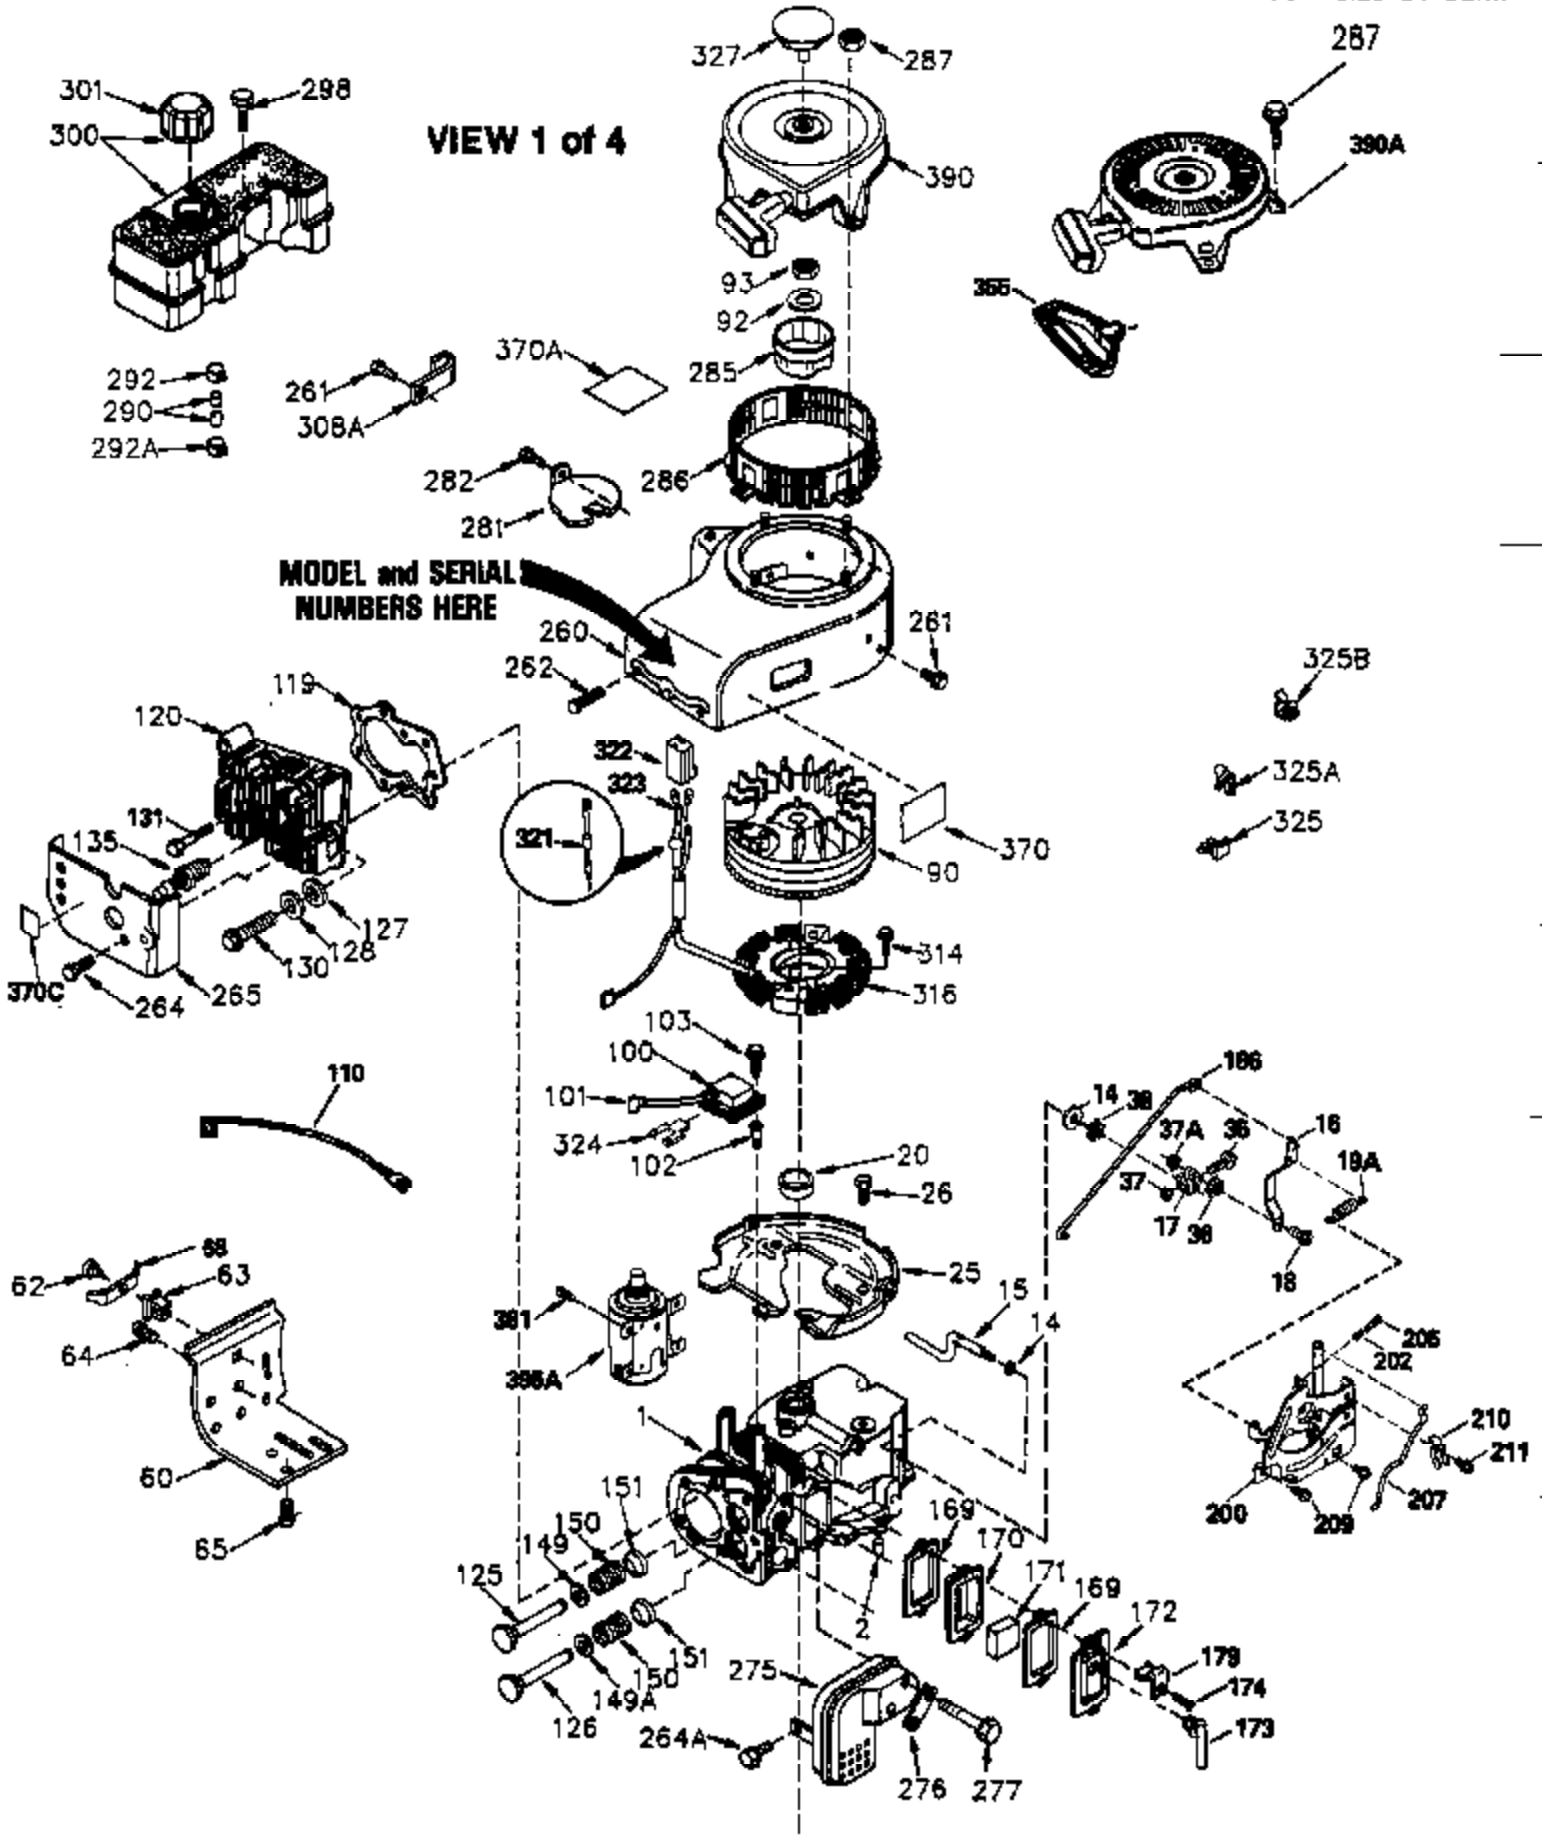

ILLUSTRATION SHOWS TYPICAL PARTS ONLY. ORDER BY PART NUMBER. PARTS NOT LISTED ARE SUPPLIED BY OEM.

Engine Parts List #1

Ref #	Part Number	Qty	Description
1	35383A		Cylinder (Incl. 2 & 20) (3-1/8" Bore)
2	27652		Dowel Pin
14	28277		Washer
15	35082		Governor Rod
16	32651		Governor Lever
17	31335		Governor Lever Clamp
18	650548		Screw, 8-32 x 5/16"
19A	35203		Extension Spring
20	35319		Oil Seal
25	35326		Blower Housing Baffle
26	650561		Screw, 1/4-20 x 5/8"
60	33273A		Blower Housing Extension
64	30063		Screw, Torx T-30, 1/4-20 x 1/2"
65	650128		Screw, 10-24 x 1/2"
72A	28483		Oil Drain Plug
90	611093		Flywheel (3 amp w/ring gear)
92	650880		Lock Washer
93	650881		Flywheel Nut, 5/8-18
100	35135		Solid State Ignition
101	610118		Spark Plug Cover (use as required)
102	650872		Solid State Mounting Stud
103	650814		Screw, Torx T-15, 10-24 x 1"
119	34041A		* Cylinder Head Gasket
120	34030A		Cylinder Head
125	27878A		Exhaust Valve (Std.) (Incl. 151)
125	27880A		Exhaust Valve (1/32" OS) (Incl. 151)
126	34035		Intake Valve (Std.) (Incl. 151)
126	34036		Intake Valve (1/32" OS) (Incl. 151)
127	650691		Washer (Do not use with 6021A screw)
128	650690		Belleville Washer
130	650694A		Screw, 5/16-18 x 2"
131	6021A		Screw, 5/16-18 x 1-1/2" (Do not use w /650691)
135	33636		Resistor Spark Plug (RJ17LM)
149	27882		Valve Spring Cap (Exhaust)
149A	35862		Valve Spring Cap (Intake)
150	27881		Valve Spring
151	32581		Valve Spring Keeper
169	27896A		* Valve Cover Gasket
170	28423		Breather Body
171	28424		Breather Element
172	28425		Valve Cover
173	35350		Breather Tube
174	650128		Screw, 10-24 x 1/2"
186	33860		Governor Link
200	35201		Control Bracket
202	33802		Compression Spring
205	650777		Screw, 6-32 x 21/32"
209	30200		Screw, 10-24 x 9/16"
210	27793		Conduit Clip
211	28942		Screw, 10-32 x 3/8"
238	650834		Screw, 10-32 x 1-17/32"
245A	35404		Air Cleaner Filter
260	35795A		Blower Housing (for electric starter) NOTE: Replacement hardware may differ when servicing starter assy. or blower housing. Refer to Service Bulletin 508.
261	650788		Screw, 5/16-18 x 3/4"
262	29747B		Screw, Torx T-40, 5/16-24 x 21/32"