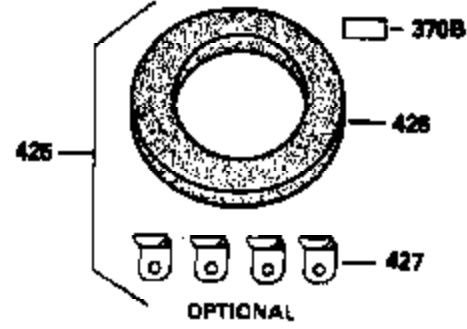

ILLUSTRATION SHOWS TYPICAL PARTS ONLY. ORDER BY PART NUMBER. PARTS NOT LISTED ARE SUPPLIED BY OEM.

VIEW 3 of 4

Ref #	Part Number	Qty	Description
64	30063		Screw, Torx T-30, 1/4-20 x 1/2"
72A	28483		Oil Drain Plug
210	27793		Conduit Clip
211	28942		Screw, 10-32 x 3/8"
238	650834		Screw, 10-32 x 1-17/32"
245A	35404		Air Cleaner Filter
274	35865		Exhaust Gasket (use as required)
277	650729		Screw, 5/16-18 x 3-3/16"
314	650873		Screw, 1/4-20 x 3/4"
315	611113		Alt. Coil (3 Amp DC) (Incl. 321, 322 & 323)
321	611161		Diode
323	610922		Terminal
398	590685		Rewind Starter & Cup Ass'y. (This assembly replaces 590633 starter. This assembly consists of a 590671 rewind starter and a 35965A starter cup.)
415	730130		Exh.Adapter Kit(Incl.274 & 277)(As Re q.)

ILLUSTRATION SHOWS TYPICAL PARTS ONLY. ORDER BY PART NUMBER. PARTS NOT LISTED ARE SUPPLIED BY OEM.

STANDARD POINT IGNITION

VIEW 4 of 4

MUFFLER (QUIET) (OPTIONAL)

OPTIONAL SPARK ARRESTOR

DEBRIS SCREEN KIT (OPTIONAL)