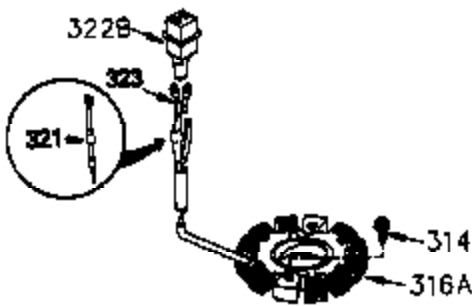

ILLUSTRATION SHOWS TYPICAL PARTS ONLY. ORDER BY PART NUMBER. PARTS NOT LISTED ARE SUPPLIED BY OEM.

VIEW 3 of 4

Ref #	Part Number	Qty	Description
64	30063		Screw, Torx T-30, 1/4-20 x 1/2"
72A	28483		Oil Drain Plug
210	27793		Conduit Clip
211	28942		Screw, 10-32 x 3/8"
238	650834		Screw, 10-32 x 1-17/32"
245A	35404		Air Cleaner Filter
274	35865		Exhaust Gasket (use as required)
277	650729		Screw, 5/16-18 x 3-3/16"
314	650873		Screw, 1/4-20 x 3/4"
315	611113		Alt. Coil (3 Amp DC) (Incl. 321, 322 & 323)
321	611161		Diode
323	610922		Terminal
398	590685		Rewind Starter & Cup Ass'y. (This assembly replaces 590633 starter. This assembly consists of a 590671 rewind starter and a 35965A starter cup.)
415	730130		Exh.Adapter Kit(Incl.274 & 277)(As Re q.)