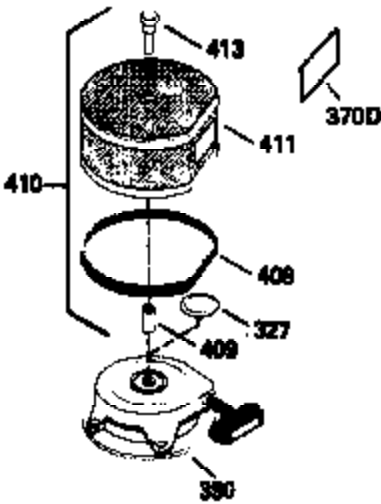

VIEW 3 of 4

Ref #	Part Number	Qty	Description
64	30063		Screw, Torx T-30, 1/4-20 x 1/2"
210	27793		Conduit Clip
211	28942		Screw, 10-32 x 3/8"
238	650834		Screw, 10-32 x 1-17/32"
245A	35404		Air Cleaner Filter
274	35865		Exhaust Gasket (use as required)
277	650729		Screw, 5/16-18 x 3-3/16"
398	590685		Rewind Starter & Cup Ass'y. (This assembly replaces 590633 starter. This assembly consists of a 590671 rewind starter and a 35965A starter cup.)
415	730130		Exh.Adapter Kit(Incl.274 & 277)(As Re q.)

ILLUSTRATION SHOWS TYPICAL PARTS ONLY. ORDER BY PART NUMBER. PARTS NOT LISTED ARE SUPPLIED BY OEM.

STANDARD POINT IGNITION

VIEW 4 of 4

MUFFLER (QUIET)  
(OPTIONAL)

OPTIONAL SPARK  
ARRESTOR

DEBRIS SCREEN KIT  
(OPTIONAL)