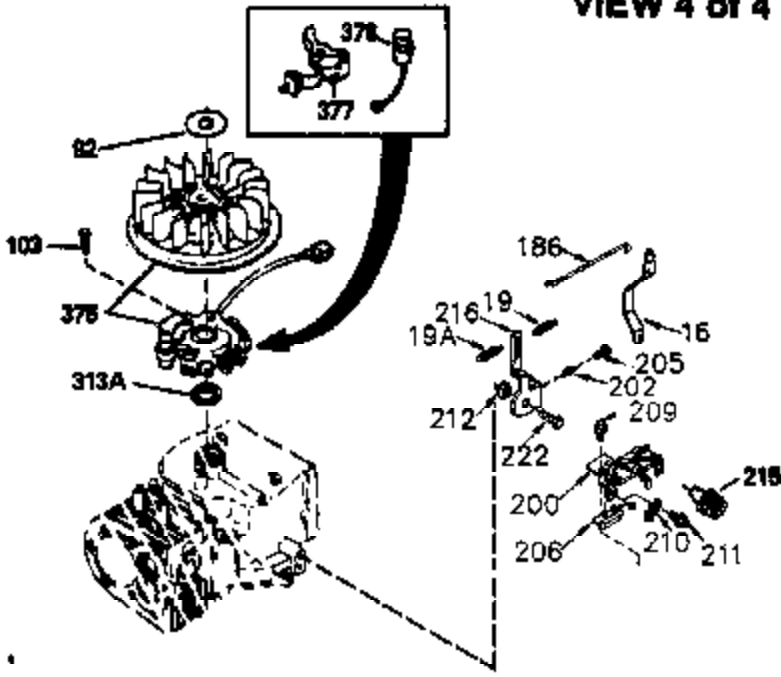

Ref #	Part Number	Qty	Description
400	33279G		* Gasket Set (Incl. items marked *)
420	730225		SAE 30 4-Cycle Engine Oil (Quart)

ILLUSTRATION SHOWS TYPICAL PARTS ONLY. ORDER BY PART NUMBER. PARTS NOT LISTED ARE SUPPLIED BY OEM.

VIEW 3 of 4

Ref #	Part Number	Qty	Description
64	30063		Screw, Torx T-30, 1/4-20 x 1/2"
210	27793		Conduit Clip
211	28942		Screw, 10-32 x 3/8"
238	650834		Screw, 10-32 x 1-17/32"
245A	35404		Air Cleaner Filter
274	35865		Exhaust Gasket (use as required)
277	650729		Screw, 5/16-18 x 3-3/16"
398	590685		Rewind Starter & Cup Ass'y. (This assembly replaces 590633 starter. This assembly consists of a 590671 rewind starter and a 35965A starter cup.)
415	730130		Exh.Adapter Kit(Incl.274 & 277)(As Re q.)

ILLUSTRATION SHOWS TYPICAL PARTS ONLY. ORDER BY PART NUMBER. PARTS NOT LISTED ARE SUPPLIED BY OEM.

STANDARD POINT IGNITION

VIEW 4 of 4

MUFFLER (QUIET)  
(OPTIONAL)

OPTIONAL SPARK  
ARRESTOR

DEBRIS SCREEN KIT  
(OPTIONAL)