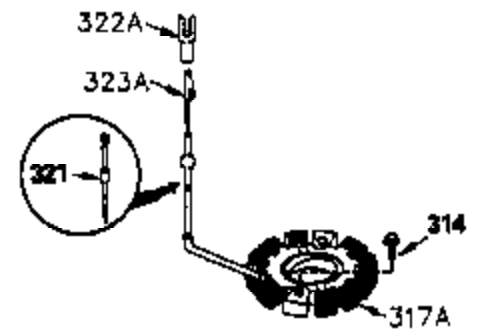

ILLUSTRATION SHOWS TYPICAL PARTS ONLY. ORDER BY PART NUMBER. PARTS NOT LISTED ARE SUPPLIED BY OEM.

VIEW 3 of 4

Ref #	Part Number	Qty	Description
64	30063		Screw, Torx T-30, 1/4-20 x 1/2"
210	27793		Conduit Clip
211	28942		Screw, 10-32 x 3/8"
238	650834		Screw, 10-32 x 1-17/32"
245A	35404		Air Cleaner Filter
274	35865		Exhaust Gasket (use as required)
277	650729		Screw, 5/16-18 x 3-3/16"
398	590685		Rewind Starter & Cup Ass'y. (This assembly replaces 590633 starter. This assembly consists of a 590671 rewind starter and a 35965A starter cup.)
415	730130		Exh.Adapter Kit(Incl.274 & 277)(As Re q.)