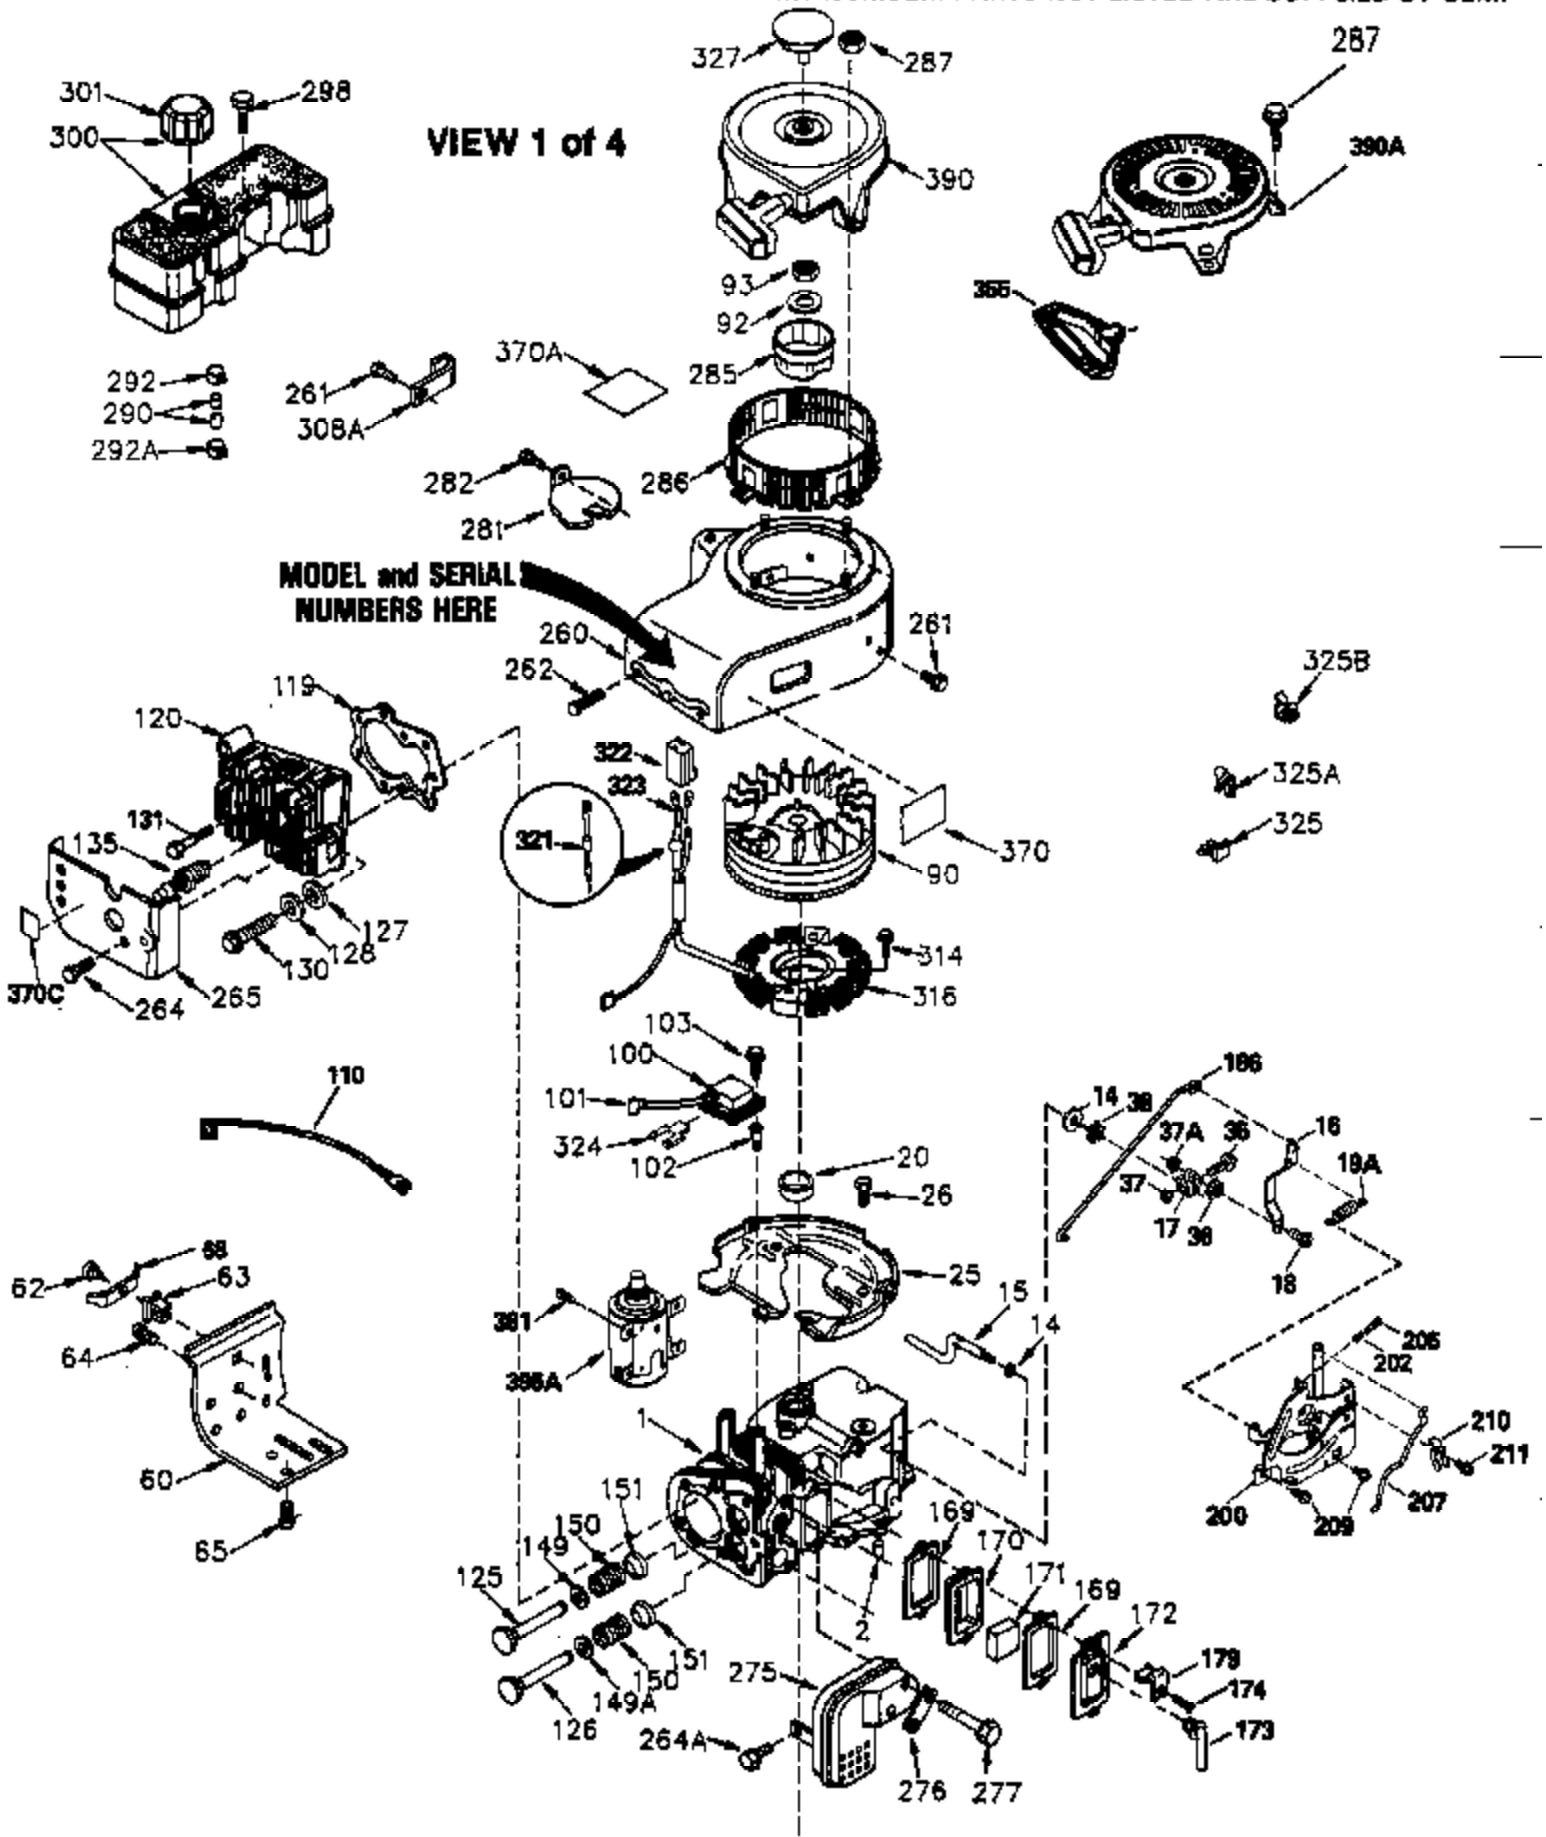

## Engine Parts List #1

Ref #	Part Number	Qty	Description
1	35383A		Cylinder (Incl. 2 & 20) (3-1/8" Bore)
2	27652		Dowel Pin
14	28277		Washer
15	35082		Governor Rod
16	32651		Governor Lever
17	31335		Governor Lever Clamp
18	650548		Screw, 8-32 x 5/16"
20	35319		Oil Seal
25	35326		Blower Housing Baffle
26	650561		Screw, 1/4-20 x 5/8"
60	33273A		Blower Housing Extension
64	30063		Screw, Torx T-30, 1/4-20 x 1/2"
65	650128		Screw, 10-24 x 1/2"
90	611090		Flywheel
92	650880		Lock Washer
93	650881		Flywheel Nut, 5/8-18
100	35135		Solid State Ignition
101	610118		Spark Plug Cover (use as required)
102	650872		Solid State Mounting Stud
103	650814		Screw, Torx T-15, 10-24 x 1"
110	35182		Ground Wire
119	34041A		* Cylinder Head Gasket
120	34030A		Cylinder Head
125	27878A		Exhaust Valve (Std.) (Incl. 151)
125	27880A		Exhaust Valve (1/32" OS) (Incl. 151)
126	34035		Intake Valve (Std.) (Incl. 151)
126	34036		Intake Valve (1/32" OS) (Incl. 151)
127	650691		Washer (Do not use with 6021A screw)
128	650690		Belleville Washer
130	650694A		Screw, 5/16-18 x 2"
131	6021A		Screw, 5/16-18 x 1-1/2" (Do not use w /650691)
135	33636		Resistor Spark Plug (RJ17LM)
149	27882		Valve Spring Cap (Exhaust)
149A	35862		Valve Spring Cap (Intake)
150	27881		Valve Spring
151	32581		Valve Spring Keeper
169	27896A		* Valve Cover Gasket
170	28423		Breather Body
171	28424		Breather Element
172	28425		Valve Cover
173	35350		Breather Tube
174	650128		Screw, 10-24 x 1/2"
186	33860		Governor Link
200	35201		Control Bracket
202	33802		Compression Spring
205	650777		Screw, 6-32 x 21/32"
209	30200		Screw, 10-24 x 9/16"
210	27793		Conduit Clip
211	28942		Screw, 10-32 x 3/8"
238	650834		Screw, 10-32 x 1-17/32"
245A	35404		Air Cleaner Filter
260	33635C		Blower Housing (For electric starter) NOTE: Replacement hardware may differ when servicing starter assy. or blower housing. Refer to Service Bulletin 508.
261	650788		Screw, 5/16-18 x 3/4"
262	29747B		Screw, Torx T-40, 5/16-24 x 21/32"
264A	650738		Screw, 1/4-20 x 5/8"