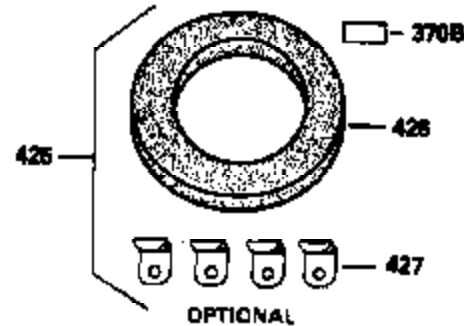

Ref #	Part Number	Qty	Description
400	33279G		* Gasket Set (Incl. items marked *)
420	730225		SAE 30 4-Cycle Engine Oil (Quart)

ILLUSTRATION SHOWS TYPICAL PARTS ONLY. ORDER BY PART NUMBER. PARTS NOT LISTED ARE SUPPLIED BY OEM.

VIEW 3 of 4

Ref #	Part Number	Qty	Description
64	30063		Screw, Torx T-30, 1/4-20 x 1/2"
210	27793		Conduit Clip
211	28942		Screw, 10-32 x 3/8"
238	650834		Screw, 10-32 x 1-17/32"
245A	35404		Air Cleaner Filter
274	35865		Exhaust Gasket (use as required)
277	650729		Screw, 5/16-18 x 3-3/16"
398	590685		Rewind Starter & Cup Ass'y. (This assembly replaces 590633 starter. This assembly consists of a 590671 rewind starter and a 35965A starter cup.)
415	730130		Exh.Adapter Kit(Incl.274 & 277)(As Re q.)

ILLUSTRATION SHOWS TYPICAL PARTS ONLY. ORDER BY PART NUMBER. PARTS NOT LISTED ARE SUPPLIED BY OEM.

STANDARD POINT IGNITION

VIEW 4 of 4

MUFFLER (QUIET)  
(OPTIONAL)

OPTIONAL SPARK  
ARRESTOR

DEBRIS SCREEN KIT  
(OPTIONAL)