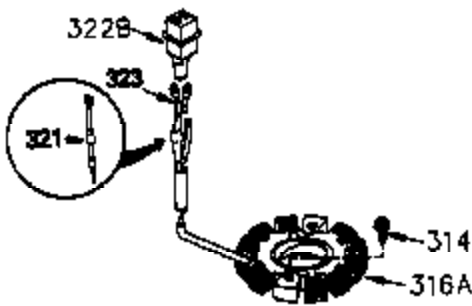

ILLUSTRATION SHOWS TYPICAL PARTS ONLY. ORDER BY PART NUMBER. PARTS NOT LISTED ARE SUPPLIED BY OEM.

VIEW 3 of 4

Ref #	Part Number	Qty	Description
64	30063		Screw, Torx T-30, 1/4-20 x 1/2"
210	27793		Conduit Clip
211	28942		Screw, 10-32 x 3/8"
238	650834		Screw, 10-32 x 1-17/32"
245A	35404		Air Cleaner Filter
274	35865		Exhaust Gasket (use as required)
277	650729		Screw, 5/16-18 x 3-3/16"
398	590685		Rewind Starter & Cup Ass'y. (This assembly replaces 590633 starter. This assembly consists of a 590671 rewind starter and a 35965A starter cup.)
415	730130		Exh.Adapter Kit(Incl.274 & 277)(As Re q.)