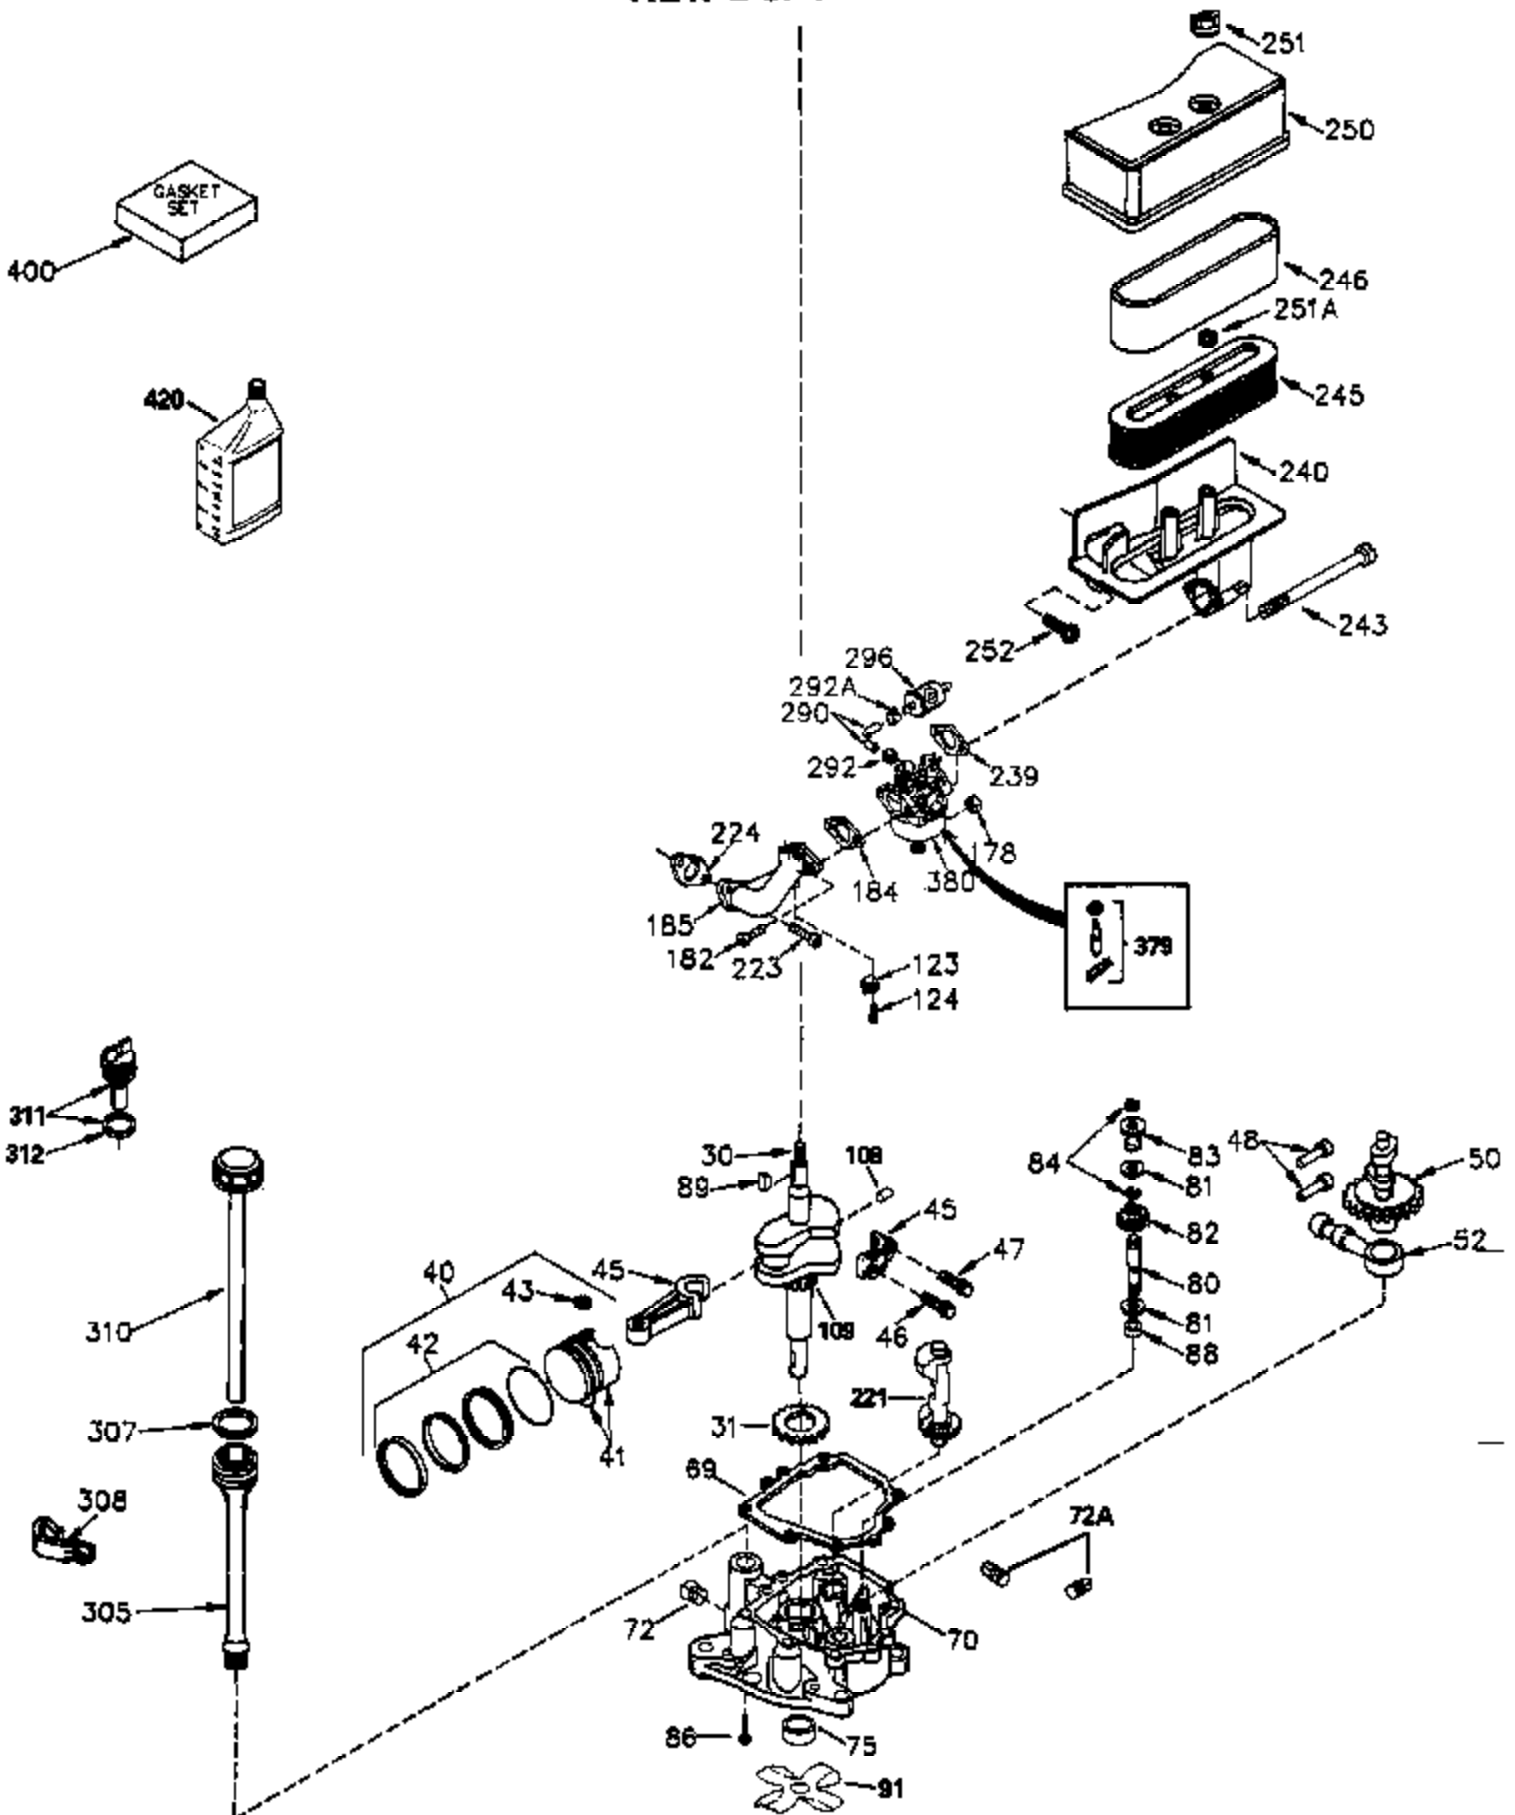

ILLUSTRATION SHOWS TYPICAL PARTS ONLY. ORDER BY PART NUMBER. PARTS NOT LISTED ARE SUPPLIED BY OEM.

VIEW 2 of 4

Ref #	Part Number	Qty	Description
30	35380A		Crankshaft
40	34552		Piston, Pin & Ring Set (Std.) (3-1/8")
40	34553		Piston, Pin & Ring Set (.010" OS)
40	34554		Piston, Pin & Ring Set (.020" OS)
41	34329A		Piston & Pin Ass'y. (Std.) (Incl. 43)
41	34330A		Piston & Pin Ass'y. (.010" OS) (Incl. 43)
41	34331A		Piston & Pin Ass'y. (.020" OS) (Incl. 43)
42	34332		Ring Set (Std.)
42	34333		Ring Set (.010" OS)
42	34334		Ring Set (.020" OS)
43	27888		Piston Pin Retaining Ring
45	35373A		Connecting Rod (Incl. 46 & 47)
46	650908		Connecting Rod Bolt
47	650882		Connecting Rod Bolt
48	34034		Valve Lifter
50	35381		Camshaft (MCR)
52	31356		Oil Pump
69	35262		* Mounting Flange Gasket
70	35382A		Mounting Flange (Incl. 72, 75, 80 & 8 1)
72	31927		Oil Drain Plug
75	35319		Oil Seal
80	30668		Governor Shaft
81	30590A		Washer
82	35378		Governor Gear (Incl. 81)
83	30588A		Governor Spool
84	29193		Retaining Ring
86	650833		Screw, 1/4-20 x 1-3/16"
88	31707A		Spacer (Incl. 81)
89	32589		Flywheel Key
123	33261		Intake pipe Brace
124	650738		Screw, 1/4-20 x 5/8"
178	29752		Nut & Lock Washer, 1/4-28
182	30088A		Screw, 1/4-28 x 1"
184	33263		* Carburetor To Intake Pipe Gasket
185	34926		Intake Pipe
223	650378		Screw, Torx T-30, 5/16-18 x 1-1/8"
224	27915A		* Intake Pipe Gasket
238	650834		Screw, 10-32 x 1-17/32"
240	35538B		Air Cleaner Body (Incl. 239)
245A	35404		Air Cleaner Filter
245	35403		Air Cleaner Filter (Incl. 251)
250	35405		Air Cleaner Cover
251	650886		Wing Nut, 1/4-20
251A	650825		Nut & Lock Washer, 1/4-20
252	650887		Screw, 1/4-20 x 1"
290	30705		Fuel Line (braided 16") (40cm)
292	26460		Fuel Line Clamp
305	35574		Oil Tube
307	35499		"O" Ring
308	35437		Fill Tube Clip
310	35576		Dipstick
379	631021		Inlet Needle, Seat & Clip Ass'y.
380	632237		Carburetor (Incl. 184) (Refer to Division 5, Section A, page A3-4 for breakdown or Fiche 10B, Grid E-3)
398	590685		Rewind Starter & Cup Ass'y. (This assembly replaces 590633 starter. This assembly consists of a 590671 rewind starter and a 35965A starter cup.)