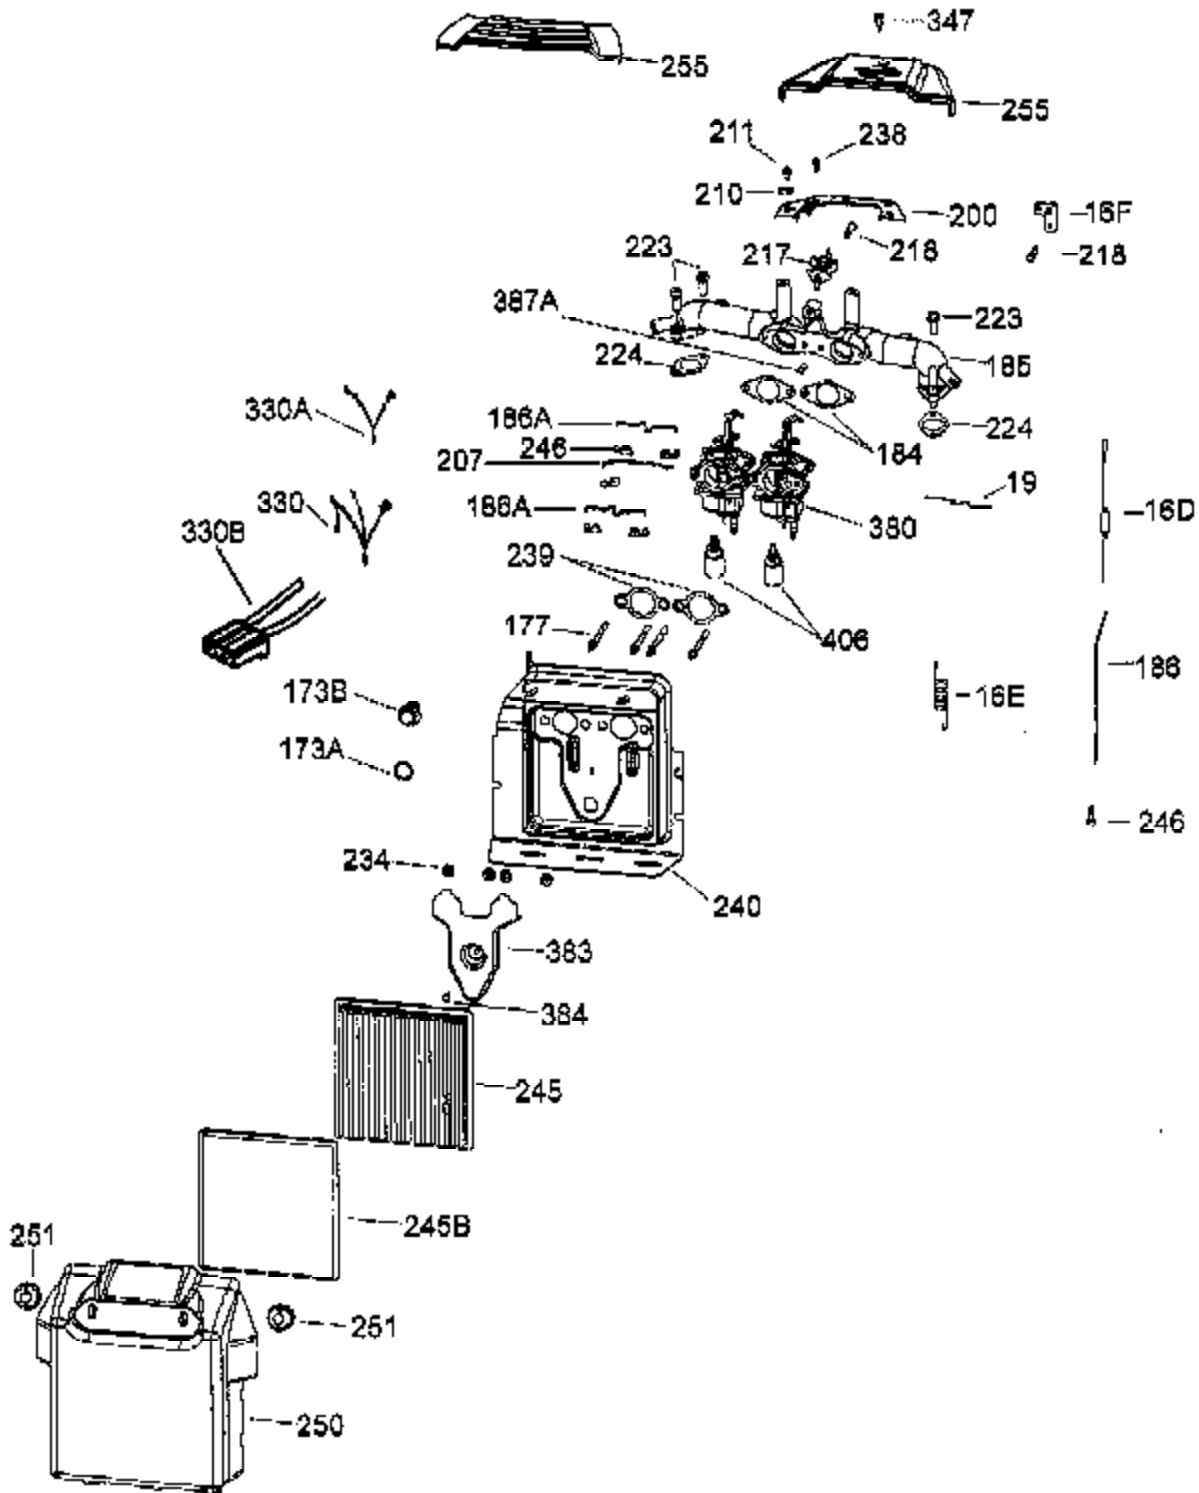

Ref #	Part Number	Qty	Description
	323 611276	1	Terminal
	323B 611282	2	Terminal
	323A 611277	1	Terminal
	325 36342	1	Wire Clip
	342 651031	2	Screw, 1/4-20 x 9/16"(Ref. 240 & 265)
	346 36413	1	Fuel Pump Bracket
	347 650898A	1	Screw, 10-32 x 27/32"
	361 651065	2	Screw, 5/16-18 x 2-3/8"
	370A 35274	1	Lubrication Decal
	370R 36534	1	Warning Decal
	381 650767	1	Screw, 8-32 x 27/64"
	382 36931	1	Oil Strainer Screen
	385 570673	1	Ball
	386 36329	1	Pressure Release Spring
	387 37652	1	Cotter Pin
	395 37284	1	Electric Starter Motor (12 Volt)
	400 37423	1	* Gasket Set (Incl. items marked PK)
	428 37362	1	Spacer
	475 36563	1	Oil Filter
	476 36929	1	Oil Filter Adaptor (Incl. 479)
	477 650378	2	Screw, T-30 5/16-18 x 1 3/32"
	479 36930	1	* Oil Filter Adaptor Gasket
	483 37629	4	Cylinder Wrap Spacer