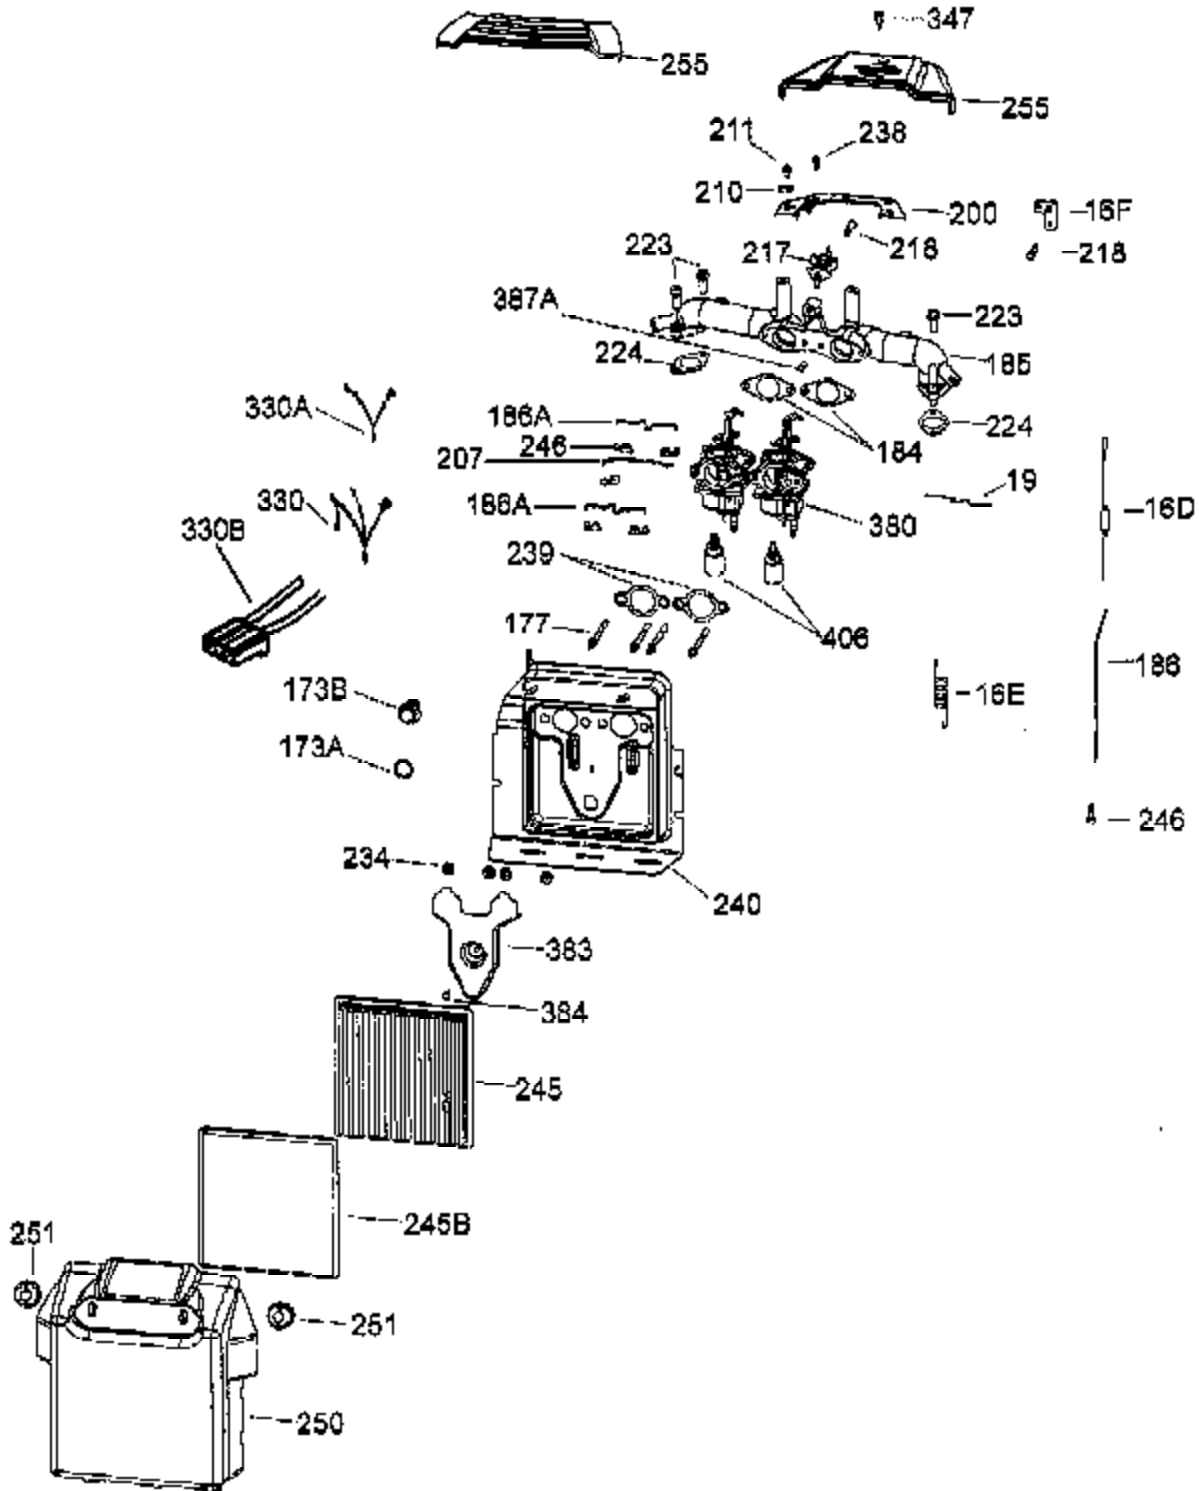

Ref #	Part Number	Qty	Description
323	611118	1	Terminal
325	36342	1	Wire Clip
342	651031	2	Screw, 1/4-20 x 9/16"(Ref. 240 & 265)
346	36413	1	Fuel Pump Bracket
347	650898A	1	Screw, 10-32 x 27/32"
361	651065	2	Screw, 5/16-18 x 2-3/8"
370A	35274	1	Lubrication Decal
381	650767	1	Screw, 8-32 x 27/64"
382	36931	1	Oil Strainer Screen
385	570673	1	Ball
386	36329	1	Pressure Release Spring
387	37652	1	Cotter Pin
395	37284	1	Electric Starter Motor (12 Volt)
400	37423	1	* Gasket Set (Incl. items marked PK)
420	730225A	1	SAE 4-Cycle Engine Oil
428	37362	1	Spacer
475	36563	1	Oil Filter
476	36929	1	Oil Filter Adaptor (Incl. 479)
477	650378	2	Screw, T-30 5/16-18 x 1 3/32"
479	36930	1	* Oil Filter Adaptor Gasket
483	37629	4	Cylinder Wrap Spacer