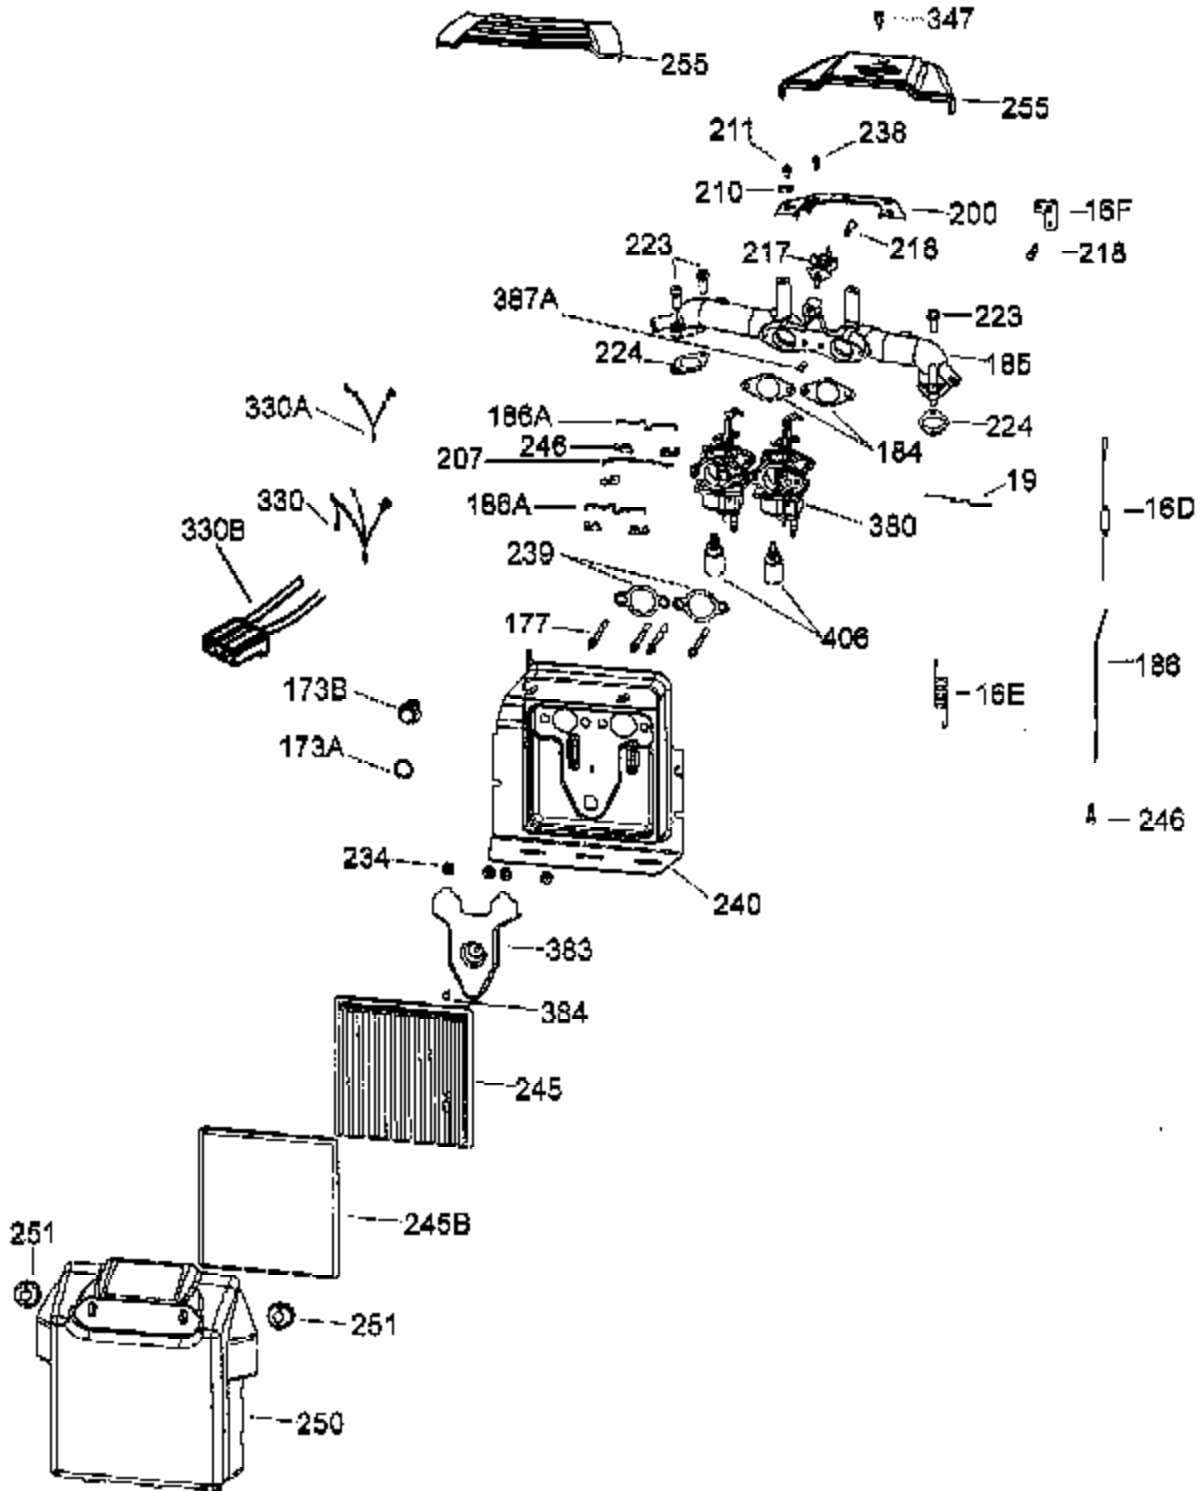

Ref #	Part Number	Qty	Description
323	611118	1	Terminal
325	36342	1	Wire Clip
342	651031	2	Screw, 1/4-20 x 9/16"(Ref. 240 & 265)
346	36413	1	Fuel Pump Bracket
347	650898A	1	Screw, 10-32 x 27/32"
361	651065	2	Screw, 5/16-18 x 2-3/8"
370A	35274	1	Lubrication Decal
381	650767	1	Screw, 8-32 x 27/64"
382	36931	1	Oil Strainer Screen
385	570673	1	Ball
386	36329	1	Pressure Release Spring
387	37652	1	Cotter Pin
395	37284	1	Electric Starter Motor (12 Volt)
400	37423	1	* Gasket Set (Incl. items marked PK)
420	730225A	1	SAE 30 4-Cycle Engine Oil
428	37362	1	Spacer
475	36563	1	Oil Filter
476	36929	1	Oil Filter Adaptor (Incl. 479)
477	650378	2	Screw, T-30 5/16-18 x 1 3/32"
479	36930	1	* Oil Filter Adaptor Gasket
483	37629	4	Cylinder Wrap Spacer