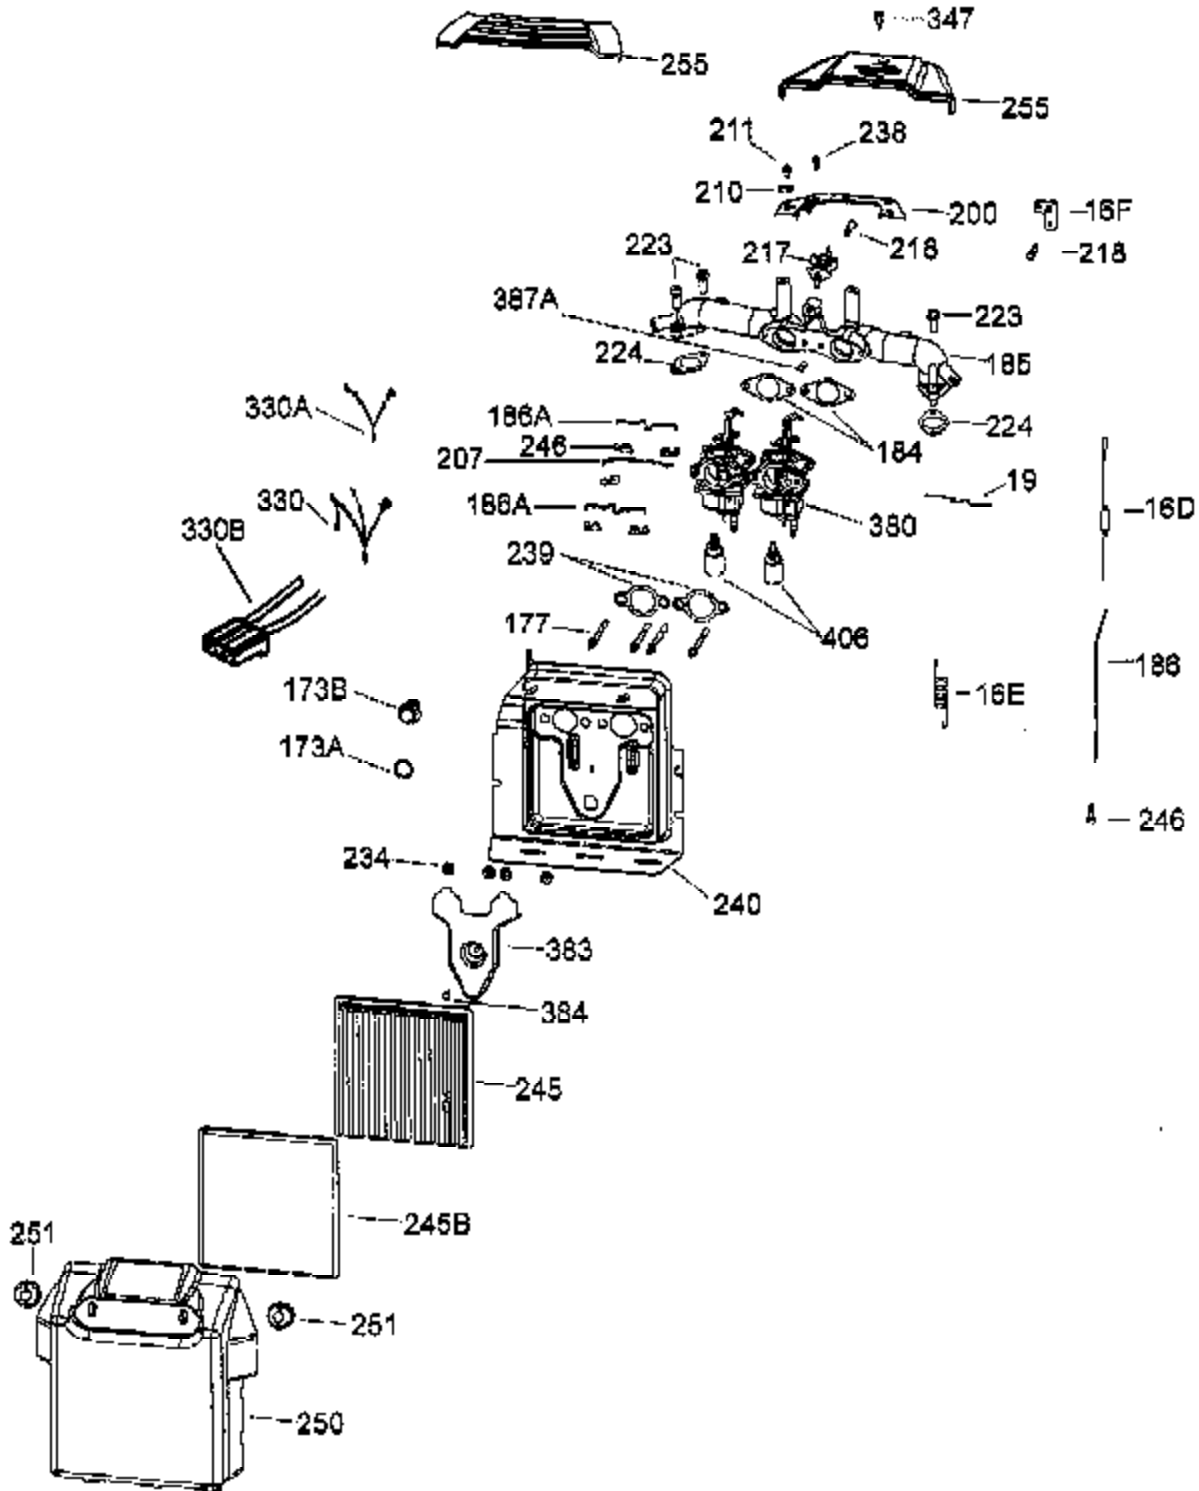

Engine Parts List #2

Ref #	Part Number	Qty	Description
16E	37417	1	Governor Idle Spring
16D	37415	1	Governor Spring, Hi-speed
16F	37418	1	Bell Crank Lever
19	37416	1	Throttle Spring
173B	37409	1	Breather Tube Fitting
173A	37410	1	Breather Tube Grommet
177	651067	4	Carbuertor Mounting Stud
184	36352	2	* Carburetor to Intake Pipe Gasket
185	37396	1	Intake Pipe (Incl. 387A)
186A	37405	2	Choke Link
186	37404	1	Governor Link
200	37400	1	Control Bracket
207	37406	1	Throttle Link
210	27793	2	Conduit Clip
211	28942	2	Screw, 10-32 x 3/8"
217	37419	1	Control Lever
218	651070	2	Screw, 10-32 x 1-1/4"
223	650971	4	Screw, T-30 5/16-18 x 7/8"
224	33515A	2	* Intake Pipe Gasket (Pipe to Head)
234	650928	4	Lock Nut, 1/4-20
238	650902	2	Screw, 10-32 x 7/16"
239	36358	2	* Air Cleaner Gasket
240	37691	1	Air Cleaner Body Assy. (Incl. 239)
245B	37361	1	Air Cleaner Pre-Filter (Poly)
245	37360	1	Air Cleaner Filter (Paper)
246	37407	6	Connector Bushing Link
250	37690	1	Air Cleaner Cover
251	37689	2	Wing Nut, 1/4-20 x 1-19/32"
255	37420	1	Control Cover
314	651007	2	Screw, T-15, 10-24 x 15/16"
330	37402	1	Fuel Solenoid Wire Assembly (R & G)
330A	37403	1	Fuel Solenoid Wire Assembly (Black)
347	650898A	1	Screw, 10-32 x 27/32"
380	640221	2	Carburetor (Incl. 184 & 428)
383	37411	1	Carburetor Baffle
384	30200	1	Screw, 10-24 x 9/16" Self Tap
387A	37397	1	Roll Pin
406	611221	2	Fuel Shut-Off Solenoid