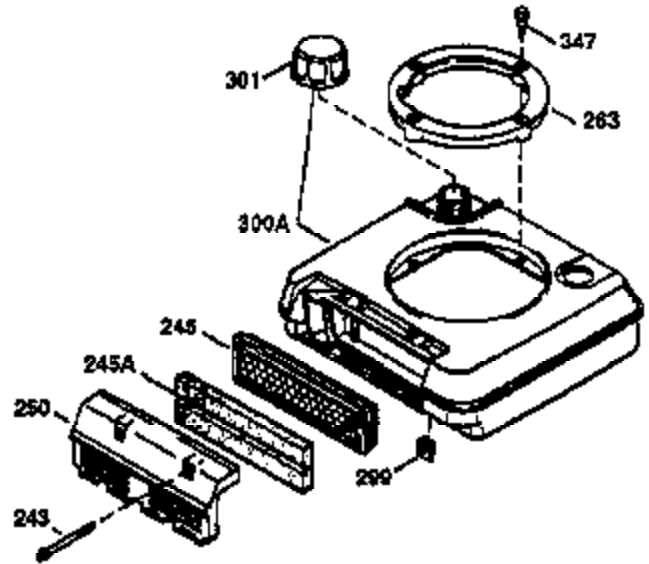

Ref #	Part Number	Qty	Description
179	30593	1	Retainer Clip
182	6201	2	Screw, 1/4-28 x 7/8"
184	26756	1	* Carburetor To Intake Pipe Gasket
185	36544	1	Intake Pipe
186	34337	1	Governor Link
189A	650926	2	Screw, 8-32 x 21/64"
189	650356	1	Screw, Torx T-30, 1/4-20 x 3/8"
200	33131A	1	Control Bracket (Incl. 202 thru 206)
202	36482	1	Compression Spring
203	31342	1	Compression Spring
204	651029	1	Screw, Torx T-10, 5-40 x 7/16"
205	651019	1	Screw, Torx T-10, 6-32 x 41/64"
206	610973	1	Terminal
207	34336	1	Throttle Link
209	30200	2	Screw, 10-24 x 9/16"
210	27793	1	Conduit Clip
211	28942	1	Screw, 10-32 x 3/8"
223	650451	2	Screw, 1/4-20 x 1"
224	34690A	1	* Intake Pipe Gasket
238	650806	2	Screw, 10-32 x 5/8"
239	34338	1	* Air Cleaner Gasket
240	34858	1	Air Cleaner Body
245	34340	1	Air Cleaner Filter
250	36213	1	Air Cleaner Cover
260	36648	1	Blower Housing
261	30200	2	Screw, 10-24 x 9/16"
262	650831	2	Screw, 1/4-20 x 1/2"
275	36473A	1	Muffler (Incl. 277)
277	650988	2	Screw, 1/4-20 x 2-5/16"
285	35000A	1	Starter Cup
287	650926	2	Screw, 8-32 x 21/64"
290	34357	1	Fuel Line
292	26460	2	Fuel Line Clamp
300	35586	1	Fuel Tank (Incl. 292 & 301)
301	36246	1	Fuel Cap
305	35498	1	Oil Fill Tube
306	36996	1	* "O"-Ring
307	35499	1	"O"-Ring
309	650562	1	Screw, 10-32 x 1/2"
310	35507	1	Dipstick
313	34080	1	Spacer
370A	36261	1	Lubrication Decal
370C	37199	1	Primer Decal
370K	36695	1	Starter Decal
380	632769	1	Carburetor (Incl. 184)
390	590737	1	Rewind Starter (NOTE: This engine could have been built with 590694 starter.)
400	36475B	1	* Gasket Set (Incl. items marked PK in notes) Incl. part #'s 26756 (1), 27234A (1), 33735 (1), 34338 (1), 34690A (1), 36437 (1), 36832 (1), 36996 (1), 37130 (1).
420	730225A	1	SAE 30 4-Cycle Engine Oil (1 Quart)