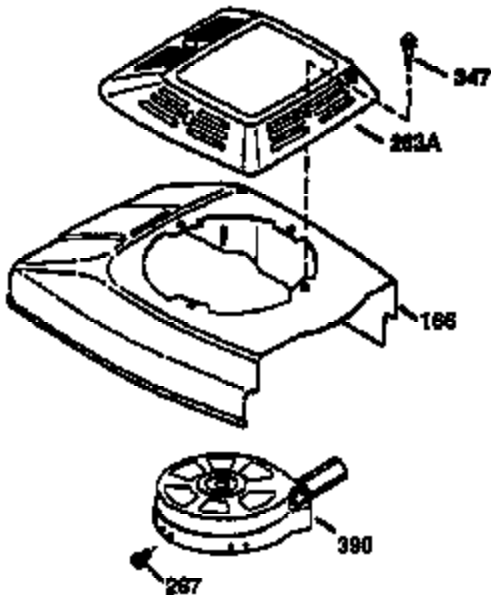

Ref #	Part Number	Qty	Description
179	30593	1	Retainer Clip
182	6201	2	Screw, 1/4-28 x 7/8"
184	26756	1	* Carburetor To Intake Pipe Gasket
185	36544	1	Intake Pipe
186	34337	1	Governor Link
189A	650926	2	Screw, 8-32 x 21/64"
189	650356	1	Screw, Torx T-30, 1/4-20 x 3/8"
200	33131A	1	Control Bracket (Incl. 202 thru 206)
202	36482	1	Compression Spring
203	31342	1	Compression Spring
204	651029	1	Screw, Torx T-10, 5-40 x 7/16"
205	651019	1	Screw, Torx T-10, 6-32 x 41/64"
206	610973	1	Terminal
207	34336	1	Throttle Link
209	30200	2	Screw, 10-24 x 9/16"
210	27793	1	Conduit Clip
211	28942	1	Screw, 10-32 x 3/8"
223	650451	2	Screw, 1/4-20 x 1"
224	34690A	1	* Intake Pipe Gasket
238	650806	2	Screw, 10-32 x 5/8"
239	34338	1	* Air Cleaner Gasket
240	34858	1	Air Cleaner Body
245	34340	1	Air Cleaner Filter
250	36213	1	Air Cleaner Cover
260	36648	1	Blower Housing
261	30200	2	Screw, 10-24 x 9/16"
262	650831	2	Screw, 1/4-20 x 1/2"
275	36473A	1	Muffler (Incl. 277)
277	650988	2	Screw, 1/4-20 x 2-5/16"
285	35000A	1	Starter Cup
287	650926	2	Screw, 8-32 x 21/64"
290	34357	1	Fuel Line
292	26460	2	Fuel Line Clamp
300	35586	1	Fuel Tank (Incl. 292 & 301)
301	36246	1	Fuel Cap
305	35498	1	Oil Fill Tube
306	36996	1	* "O"-Ring
307	35499	1	"O"-Ring
309	650562	1	Screw, 10-32 x 1/2"
310	35507	1	Dipstick
313	34080	1	Spacer
370A	36261	1	Lubrication Decal
370C	37199	1	Primer Decal
370K	36695	1	Starter Decal
380	632769	1	Carburetor (Incl. 184)
390	590737	1	Rewind Starter (NOTE: This engine could have been built with 590694 starter.)
400	36475B	1	* Gasket Set (Incl. items marked PK in notes) Incl. part #'s 26756 (1), 27234A (1), 33735 (1), 34338 (1), 34690A (1), 36437 (1), 36832 (1), 36996 (1), 37130 (1).
420	730225A	1	SAE 30 4-Cycle Engine Oil (1 Quart)