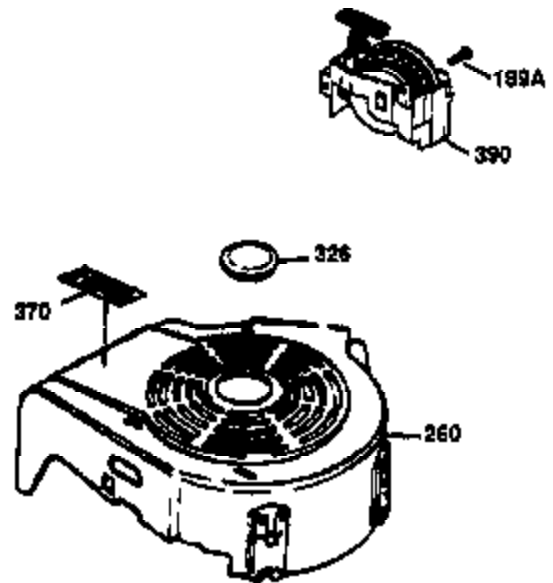

Ref #	Part Number	Qty	Description
179	30593	1	Retainer Clip
182	6201	2	Screw, 1/4-28 x 7/8"
184	26756	1	* Carburetor To Intake Pipe Gasket
185	36544	1	Intake Pipe
186	34337	1	Governor Link
189A	650926	2	Screw, 8-32 x 21/64"
189	650356	1	Screw, Torx T-30, 1/4-20 x 3/8"
200	33131A	1	Control Bracket (Incl. 202 thru 206)
202	36482	1	Compression Spring
203	31342	1	Compression Spring
204	651029	1	Screw, Torx T-10, 5-40 x 7/16"
205	651019	1	Screw, Torx T-10, 6-32 x 41/64"
206	610973	1	Terminal
207	34336	1	Throttle Link
209	30200	2	Screw, 10-24 x 9/16"
210	27793	1	Conduit Clip
211	28942	1	Screw, 10-32 x 3/8"
223	650451	2	Screw, 1/4-20 x 1"
224	34690A	1	* Intake Pipe Gasket
238	650806	2	Screw, 10-32 x 5/8"
239	34338	1	* Air Cleaner Gasket
240	34858	1	Air Cleaner Body
245	34340	1	Air Cleaner Filter
250	36213	1	Air Cleaner Cover
260	36648	1	Blower Housing
261	30200	2	Screw, 10-24 x 9/16"
262	650831	2	Screw, 1/4-20 x 1/2"
275	36473A	1	Muffler (Incl. 277)
277	650988	2	Screw, 1/4-20 x 2-5/16"
285	35000A	1	Starter Cup
287	650926	2	Screw, 8-32 x 21/64"
290	34357	1	Fuel Line
292	26460	2	Fuel Line Clamp
300	35586	1	Fuel Tank (Incl. 292 & 301)
301	36246	1	Fuel Cap
305	35498	1	Oil Fill Tube
306	36996	1	* "O"-Ring
307	35499	1	"O"-Ring
309	650562	1	Screw, 10-32 x 1/2"
310	35507	1	Dipstick
313	34080	1	Spacer
370A	36261	1	Lubrication Decal
370C	37199	1	Primer Decal
370K	36695	1	Starter Decal
380	632769	1	Carburetor (Incl. 184)
390	590737	1	Rewind Starter (NOTE: This engine could have been built with 590694 starter.)
400	36475B	1	* Gasket Set (Incl. items marked PK in notes) Incl. part #'s 26756 (1), 27234A (1), 33735 (1), 34338 (1), 34690A (1), 36437 (1), 36832 (1), 36996 (1), 37130 (1).
420	730225A	1	SAE 30 4-Cycle Engine Oil (1 Quart)