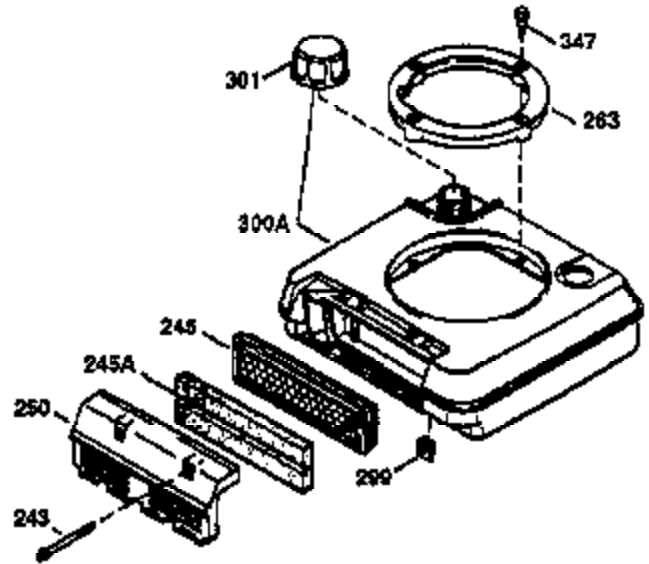

Ref #	Part Number	Qty	Description
182	6201	2	Screw, 1/4-28 x 7/8"
184	26756	1	* Carburetor To Intake Pipe Gasket
185	36544	1	Intake Pipe
186	32653	1	Governor Link
189	650839	2	Screw, 1/4-20 x 3/8"
191	36559A	1	S.E. Brake Bracket (Incl. 195)
195	610973	1	Terminal
207	34336	1	Throttle Link
223	650451	2	Screw, 1/4-20 x 1"
224	34690A	1	* Intake Pipe Gasket
238	650806	2	Screw, 10-32 x 5/8"
239	34338	1	* Air Cleaner Gasket
240	37115	1	Air Cleaner Body (Incl. 239)
245A	37117	1	Pre-Air Cleaner Filter
245	37116	1	Air Cleaner Filter
250	37118	1	Air Cleaner Cover
260	37139	1	Blower Housing
261	30200	2	Screw, 10-24 x 9/16"
262	650831	2	Screw, 1/4-20 x 1/2"
275	36491A	1	Muffler (Incl. 277)
277	650988	2	Screw, 1/4-20 x 2-5/16"
285	35000A	1	Starter Cup
287	650926	2	Screw, 8-32 x 21/64"
290	34357	1	Fuel Line
292	26460	2	Fuel Line Clamp
300	35586	1	Fuel Tank (Incl. 292 & 301)
301	36246	1	Fuel Cap
305	35577	1	Oil Fill Tube
306	36996	1	* "O"-Ring
307	35499	1	"O"-Ring
309	650562	1	Screw, 10-32 x 1/2"
310	35578	1	Dipstick
313	34080	1	Spacer
370D	36534	1	Caution Decal
370A	36261	1	Lubrication Decal
370C	37199	1	Primer Decal
370K	36695	1	Starter Decal
380	632733	1	Carburetor (Incl. 184)
390	590737	1	Rewind Starter (NOTE: This engine could have been built with 590694 starter).
400	36475B	1	* Gasket Set (Incl. items marked PK in notes) Incl. part #'s 26756 (1), 27234A (1), 33735 (1), 34338 (1), 34690A (1), 35261 (1), 36437 (1), 36832 (1), 36996 (1), 37130 (1)
420	730225	1	SAE 30 4-Cycle Engine Oil (1 Quart)