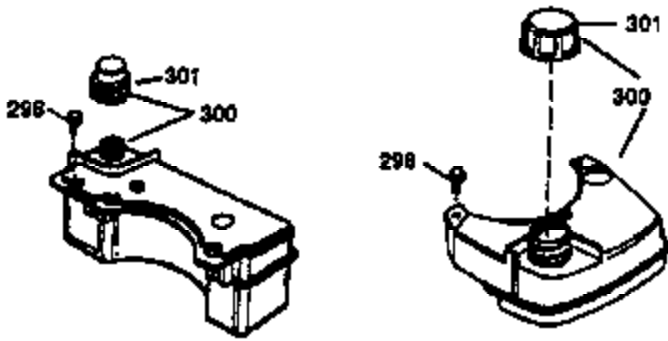

Ref #	Part Number	Qty	Description
238	650806	2	Screw, 10-32 x 5/8"
239	34338	1	* Air Cleaner Gasket
245	37116	1	Air Cleaner Filter
245A	37117	1	Pre-Air Cleaner Filter
250	37118	1	Air Cleaner Cover
260	37139	1	Blower Housing
263	36214	1	Trim Ring
287	650926	2	Screw, 8-32 x 21/64"
300	35586	1	Fuel Tank (Incl. 292 & 301)
301	36246	1	Fuel Cap
390	590737	1	Rewind Starter (NOTE: This engine could have been built with 590694 starter).