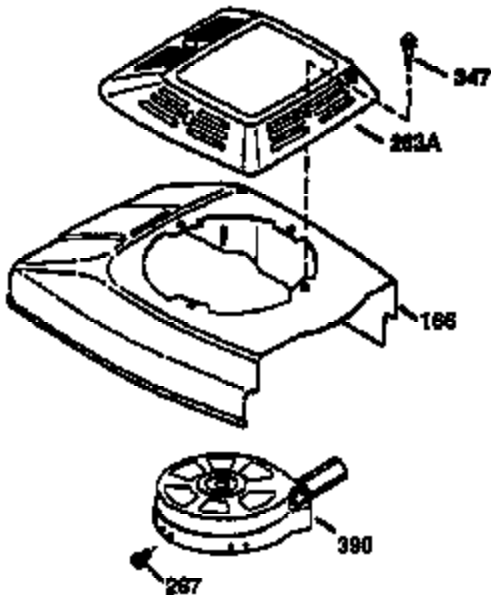

Ref #	Part Number	Qty	Description
182	6201	2	Screw, 1/4-28 x 7/8"
184	26756	1	* Carburetor To Intake Pipe Gasket
185	36544	1	Intake Pipe
186	32653	1	Governor Link
189	650839	2	Screw, 1/4-20 x 3/8"
191	36559A	1	S.E. Brake Bracket (Incl. 195)
195	610973	1	Terminal
207	34336	1	Throttle Link
223	650451	2	Screw, 1/4-20 x 1"
224	34690A	1	* Intake Pipe Gasket
238	650806	2	Screw, 10-32 x 5/8"
239	34338	1	* Air Cleaner Gasket
240	37115	1	Air Cleaner Body (Incl. 239)
245A	37117	1	Pre-Air Cleaner Filter
245	37116	1	Air Cleaner Filter
250	37118	1	Air Cleaner Cover
260	37139	1	Blower Housing
261	30200	2	Screw, 10-24 x 9/16"
262	650831	2	Screw, 1/4-20 x 1/2"
275	36491A	1	Muffler (Incl. 277)
277	650988	2	Screw, 1/4-20 x 2-5/16"
285	35000A	1	Starter Cup
287	650926	2	Screw, 8-32 x 21/64"
290	34357	1	Fuel Line
292	26460	2	Fuel Line Clamp
300	35586	1	Fuel Tank (Incl. 292 & 301)
301	36246	1	Fuel Cap
305	35577	1	Oil Fill Tube
306	36996	1	* "O"-Ring
307	35499	1	"O"-Ring
309	650562	1	Screw, 10-32 x 1/2"
310	35578	1	Dipstick
313	34080	1	Spacer
370D	36534	1	Caution Decal
370A	36261	1	Lubrication Decal
370C	37199	1	Primer Decal
370K	36695	1	Starter Decal
380	632733	1	Carburetor (Incl. 184)
390	590737	1	Rewind Starter (NOTE: This engine could have been built with 590694 starter).
400	36475B	1	* Gasket Set (Incl. items marked PK in notes) Incl. part #'s 26756 (1), 27234A (1), 33735 (1), 34338 (1), 34690A (1), 35261 (1), 36437 (1), 36832 (1), 36996 (1), 37130 (1)
420	730225	1	SAE 30 4-Cycle Engine Oil (1 Quart)