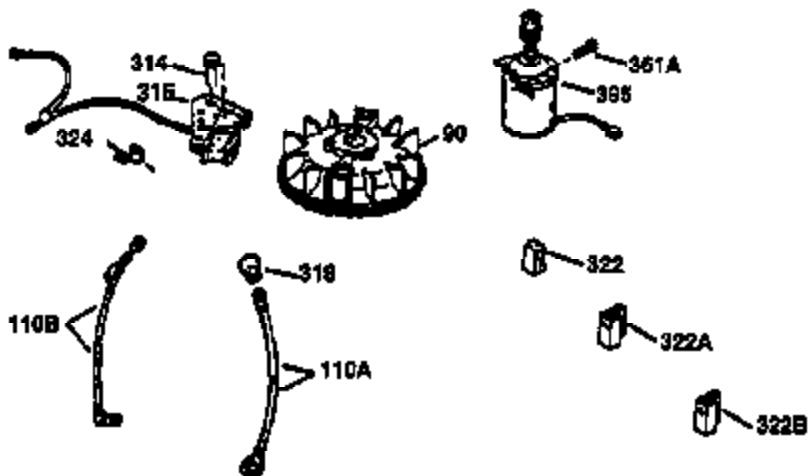

Ref #	Part Number	Qty	Description
19	36281	1	Extension Spring
69	35261	1	* Mounting Flange Gasket
70	35651E	1	Mounting Flange (Incl. 72 thru 83,306)
90	611112	1	Flywheel
182	6201	2	Screw, 1/4-28 x 7/8"
185	36544	1	Intake Pipe
186	34337	1	Governor Link
200	33131A	1	Control Bracket (Incl. 202 thru 206)
209	30200	2	Screw, 10-24 x 9/16"
223	650451	2	Screw, 1/4-20 x 1"
238	650806	2	Screw, 10-32 x 5/8"
245	36745	1	Air Cleaner Filter
245A	36746	1	Air Cleaner Filter
250	36744	1	Air Cleaner Cover
275	36473	1	Muffler (Incl. 277)
277	650988	2	Screw, 1/4-20 x 2-5/16"
416	36085	1	Spark Arrestor Kit (Incl. 417)(Optional)
417	650821	1	Screw, 10-32 x 1/2" (Optional)