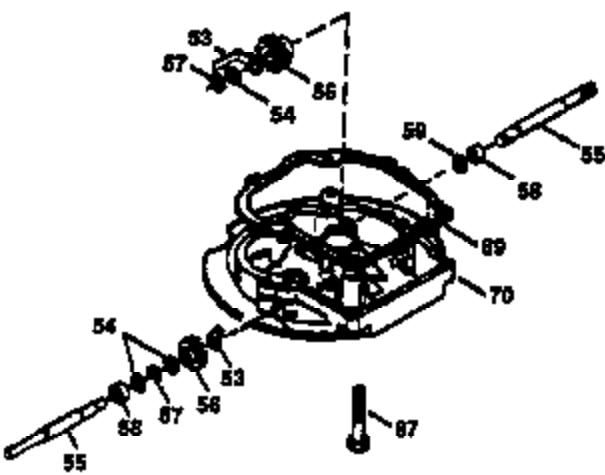

Ref #	Part Number	Qty	Description
19	36281	1	Extension Spring
69	35261	1	* Mounting Flange Gasket
70	35651E	1	Mounting Flange (Incl. 72 thru 83,306)
90	611112	1	Flywheel
182	6201	2	Screw, 1/4-28 x 7/8"
185	36544	1	Intake Pipe
186	34337	1	Governor Link
200	33131A	1	Control Bracket (Incl. 202 thru 206)
209	30200	2	Screw, 10-24 x 9/16"
223	650451	2	Screw, 1/4-20 x 1"
238	650806	2	Screw, 10-32 x 5/8"
245	36745	1	Air Cleaner Filter
245A	36746	1	Air Cleaner Filter
250	36744	1	Air Cleaner Cover
275	36473	1	Muffler (Incl. 277)
277	650988	2	Screw, 1/4-20 x 2-5/16"
416	36085	1	Spark Arrestor Kit (Incl. 417)(Optional)
417	650821	1	Screw, 10-32 x 1/2" (Optional)