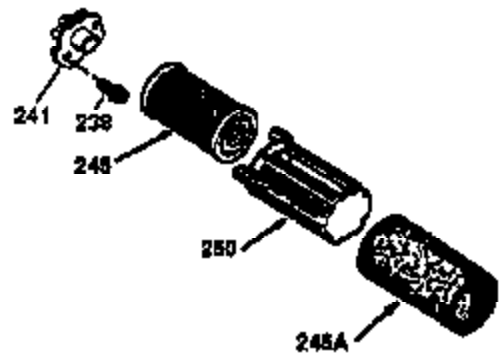

Ref #	Part Number	Qty	Description
19	36281	1	Extension Spring
69	35261	1	* Mounting Flange Gasket
70	35651E	1	Mounting Flange (Incl. 72 thru 83,306)
90	611112	1	Flywheel
182	6201	2	Screw, 1/4-28 x 7/8"
185	36544	1	Intake Pipe
186	34337	1	Governor Link
200	33131A	1	Control Bracket (Incl. 202 thru 206)
209	30200	2	Screw, 10-24 x 9/16"
223	650451	2	Screw, 1/4-20 x 1"
238	650806	2	Screw, 10-32 x 5/8"
245	36745	1	Air Cleaner Filter
245A	36746	1	Air Cleaner Filter
250	36744	1	Air Cleaner Cover
275	36473	1	Muffler (Incl. 277)
277	650988	2	Screw, 1/4-20 x 2-5/16"
416	36085	1	Spark Arrestor Kit (Incl. 417)(Optional)
417	650821	1	Screw, 10-32 x 1/2" (Optional)