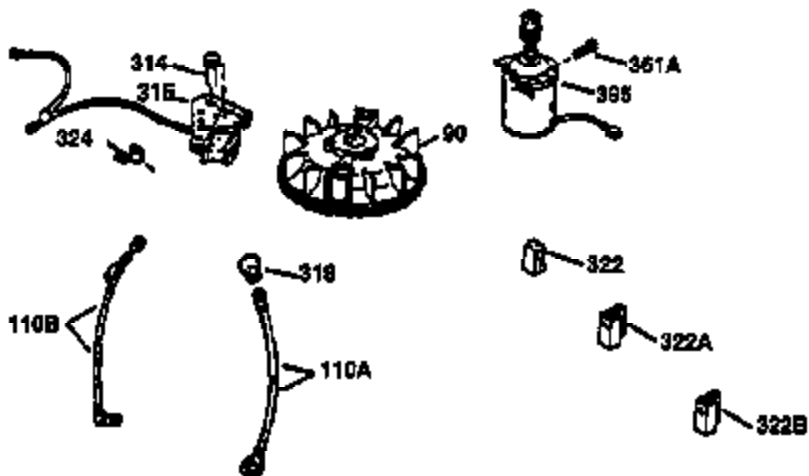

Ref #	Part Number	Qty	Description
19	36281	1	Extension Spring
69	35261	1	* Mounting Flange Gasket
70	35651E	1	Mounting Flange (Incl. 72 thru 83,306)
90	611112	1	Flywheel
182	6201	2	Screw, 1/4-28 x 7/8"
185	36544	1	Intake Pipe
186	34337	1	Governor Link
200	33131A	1	Control Bracket (Incl. 202 thru 206)
209	30200	2	Screw, 10-24 x 9/16"
223	650451	2	Screw, 1/4-20 x 1"
238	650806	2	Screw, 10-32 x 5/8"
245	36745	1	Air Cleaner Filter
245A	36746	1	Air Cleaner Filter
250	36744	1	Air Cleaner Cover
275	36473	1	Muffler (Incl. 277)
277	650988	2	Screw, 1/4-20 x 2-5/16"
416	36085	1	Spark Arrestor Kit (Incl. 417)(Optional)
417	650760	1	Screw, 8-32 x 3/8" (Optional)