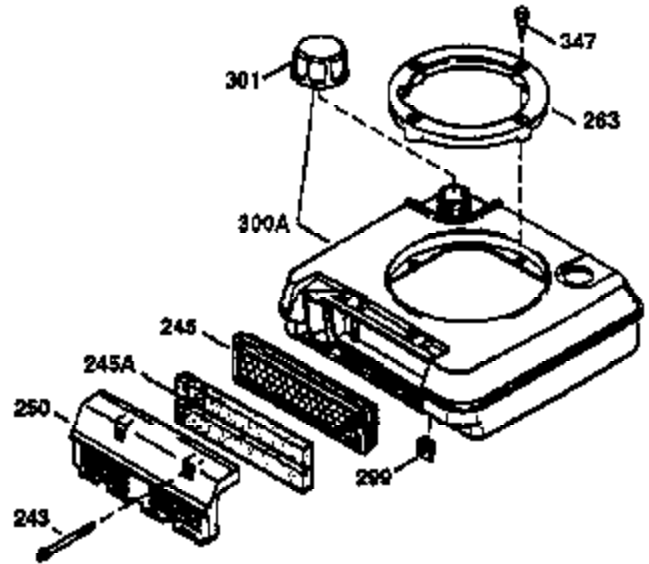

Engine Parts List #1

Ref #	Part Number	Qty	Description
178	29752	2	Nut & Lock Washer, 1/4-28
179	30593	1	Retainer Clip
182	6201	2	Screw, 1/4-28 x 7/8"
184	26756	1	* Carburetor To Intake Pipe Gasket
185	36544	1	Intake Pipe
186	34337	1	Governor Link
189A	650926	1	Screw, 8-32 x 21/64"
189	650356	1	Screw, Torx T-30, 1/4-20 x 3/8"
200	33131A	1	Control Bracket (Incl. 202 thru 206)
202	36482	1	Compression Spring
203	31342	1	Compression Spring
204	651029	1	Screw, Torx T-10, 5-40 x 7/16"
205	651019	1	Screw, Torx T-10, 6-32 x 41/64"
206	610973	1	Terminal
207	34336	1	Throttle Link
209	30200	2	Screw, 10-24 x 9/16"
210	27793	1	Conduit Clip
211	28942	1	Screw, 10-32 x 3/8"
223	650451	2	Screw, 1/4-20 x 1"
224	34690A	1	* Intake Pipe Gasket
238	650806	2	Screw, 10-32 x 5/8"
239	34338	1	* Air Cleaner Gasket
240	36743	1	Air Cleaner Body
245	36745	1	Air Cleaner Filter
245A	36746	1	Air Cleaner Filter
250	36744	1	Air Cleaner Cover
260	36756	1	Blower Housing
261	30200	2	Screw, 10-24 x 9/16"
262	650831	2	Screw, 1/4-20 x 1/2"
275	36473	1	Muffler (Incl. 277)
277	650988	2	Screw, 1/4-20 x 2-5/16"
281	37211	1	Starter Bubble Cover
282	650926	1	Screw, 8-32 x 21/64"
285	35000A	1	Starter Cup
287	650926	2	Screw, 8-32 x 21/64"
290	34357	1	Fuel Line
292	26460	2	Fuel Line Clamp
300	36757	1	Fuel Tank (Incl. 292 & 301)
301	36246	1	Fuel Cap
305	35577	1	Oil Fill Tube
306	36996	1	* "O"-Ring
307	35499	1	"O"-Ring
309	650562	1	Screw, 10-32 x 1/2"
310	35578	1	Dipstick
313	34080	1	Spacer
370K	36695	1	Starter Decal
370A	36261	1	Lubrication Decal
370D	35977	1	Caution Decal
370C	37199	1	Primer Decal
380	632769	1	Carburetor (Incl. 184)
390	590732	1	Rewind Starter (NOTE: This engine could have been built with 590738 starter.)
400	36475B	1	* Gasket Set (Incl. items marked PK in notes) Incl. part #'s 26756 (1), 27234A (1), 33735 (1), 34338 (1), 34690A (1), 36437 (1), 36832 (1), 36996 (1), 37130 (1).
420	730225	1	SAE 30 4-Cycle Engine Oil (1 Quart)