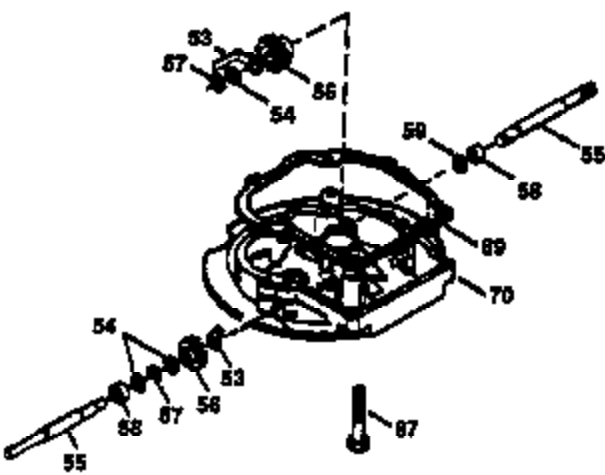

Ref #	Part Number	Qty	Description
19	36281	1	Extension Spring
69	35261	1	* Mounting Flange Gasket
70	35651E	1	Mounting Flange (Incl. 72 thru 83,306)
90	611112	1	Flywheel
182	6201	2	Screw, 1/4-28 x 7/8"
185	36544	1	Intake Pipe
186	34337	1	Governor Link
200	33131A	1	Control Bracket (Incl. 202 thru 206)
209	30200	2	Screw, 10-24 x 9/16"
223	650451	2	Screw, 1/4-20 x 1"
238	650806	2	Screw, 10-32 x 5/8"
245	36745	1	Air Cleaner Filter
245A	36746	1	Air Cleaner Filter
250	36744	1	Air Cleaner Cover
275	36473	1	Muffler (Incl. 277)
277	650988	2	Screw, 1/4-20 x 2-5/16"
416	36085	1	Spark Arrestor Kit (Incl. 417)(Optional)
417	650760	1	Screw, 8-32 x 3/8" (Optional)