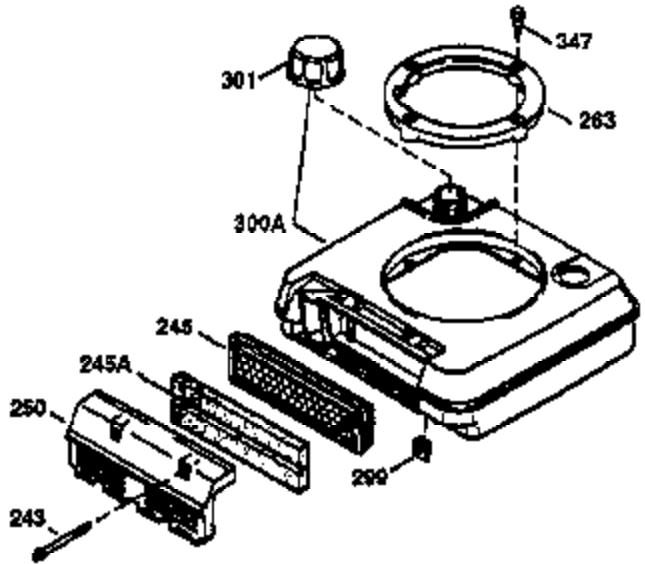

Ref #	Part Number	Qty	Description
189A	650926	1	Screw, 8-32 x 21/64"
238	650932	2	Screw, 10-32 x 49/64"
239	34338	1	* Air Cleaner Gasket
245	35066	1	Air Cleaner Filter
250	35986	1	Air Cleaner Cover
260	37351	1	Blower Housing
287	650926	2	Screw, 8-32 x 21/64"
298	28763	2	Screw, 10-32 x 35/64"
300	36916	1	Fuel Tank (Incl. 292 & 301)
301	36246	1	Fuel Cap
359	37346	1	Starter Guard
390	590732	1	Rewind Starter (NOTE: This engine could have been built with 590738 starter).