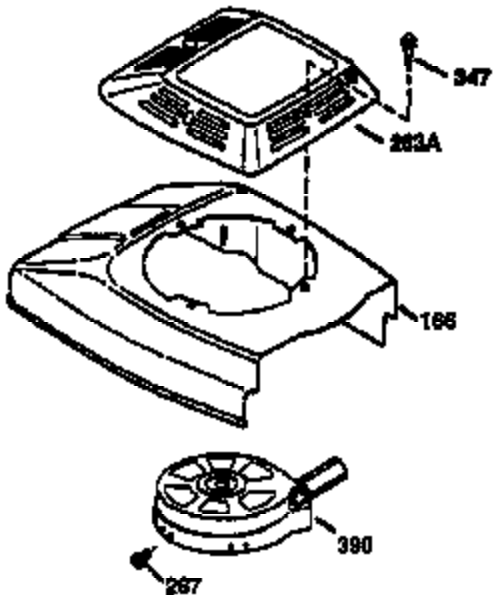

Ref #	Part Number	Qty	Description
189A	650926	1	Screw, 8-32 x 21/64"
238	650932	2	Screw, 10-32 x 49/64"
239	34338	1	* Air Cleaner Gasket
245	35066	1	Air Cleaner Filter
250	35986	1	Air Cleaner Cover
260	37351	1	Blower Housing
287	650926	2	Screw, 8-32 x 21/64"
298	28763	2	Screw, 10-32 x 35/64"
300	36916	1	Fuel Tank (Incl. 292 & 301)
301	36246	1	Fuel Cap
359	37346	1	Starter Guard
390	590732	1	Rewind Starter (NOTE: This engine could have been built with 590738 starter).