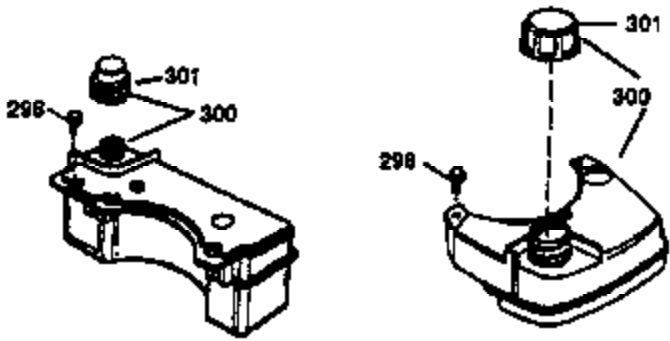

Ref #	Part Number	Qty	Description
189A	650926	1	Screw, 8-32 x 21/64"
238	650932	2	Screw, 10-32 x 49/64"
239	34338	1	* Air Cleaner Gasket
245	35066	1	Air Cleaner Filter
250	35986	1	Air Cleaner Cover
260	37351	1	Blower Housing
287	650926	2	Screw, 8-32 x 21/64"
298	28763	2	Screw, 10-32 x 35/64"
300	36916	1	Fuel Tank (Incl. 292 & 301)
301	36246	1	Fuel Cap
359	37346	1	Starter Guard
390	590732	1	Rewind Starter (NOTE: This engine could have been built with 590738 starter).