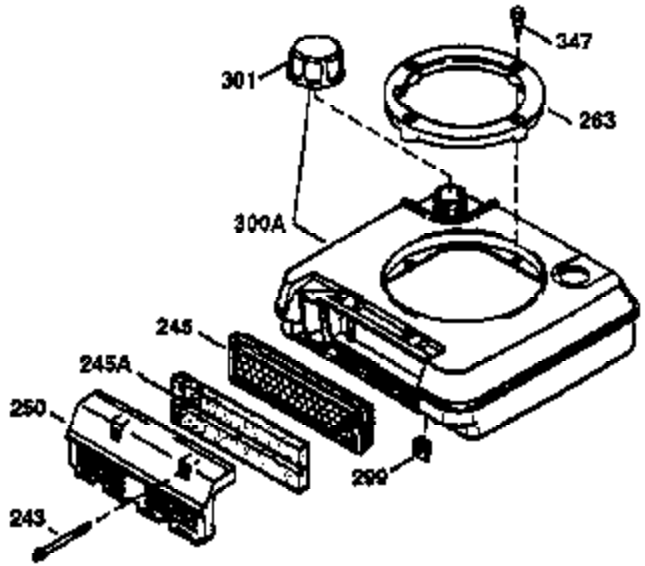

Ref #	Part Number	Qty	Description
189A	650926	1	Screw, 8-32 x 21/64"
238	650932	2	Screw, 10-32 x 49/64"
239	34338	1	* Air Cleaner Gasket
245	35066	1	Air Cleaner Filter
250	35986	1	Air Cleaner Cover
260	36915	1	Blower Housing
287	650926	2	Screw, 8-32 x 21/64"
298	28763	2	Screw, 10-32 x 35/64"
300	36916	1	Fuel Tank (Incl. 292 & 301)
301	36246	1	Fuel Cap
359	37121	1	Starter Guard
390	590732	1	Rewind Starter (NOTE: This engine could have been built with 590738 starter).