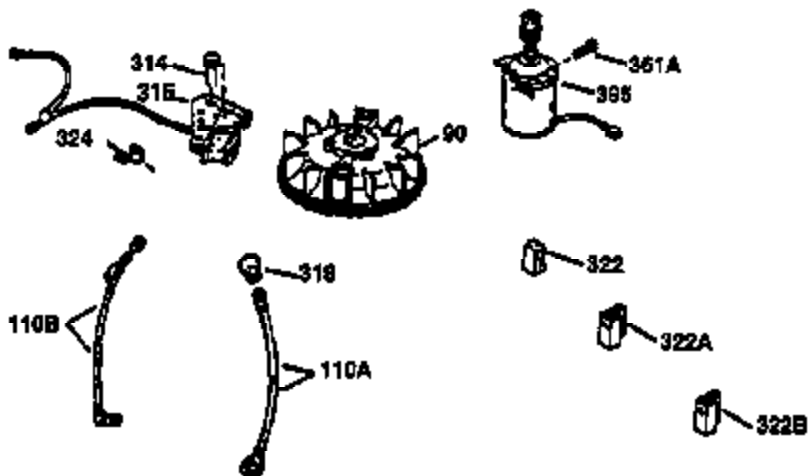

Ref #	Part Number	Qty	Description
19	35998	1	Extension Spring
53	31745	1	Tang Washer
54	31747	1	Washer
55	35667	1	P.T.O. Shaft
56	31746	1	L.H. Worm Gear
57	31749	1	Retainer Ring
58	31744	1	Oil Seal
59	31787	1	Washer
69	35261	1	* Mounting Flange Gasket
70	33521E	1	Mounting Flange (Incl.58,72 thru 83)
87	650492	1	Screw, 1/4-20 x 2-1/4"
90	611112	1	Flywheel
182	6201	2	Screw, 1/4-28 x 7/8"
185	36544	1	Intake Pipe
186	36255	1	Governor Link
200	35999A	1	Control Bracket
209	30200	2	Screw, 10-24 x 9/16"
223	650451	2	Screw, 1/4-20 x 1"
238	650932	2	Screw, 10-32 x 49/64"
241	35797	1	Air Cleaner Collar
245	35066	1	Air Cleaner Filter
250	35986	1	Air Cleaner Cover
275A	36847	1	Spark Arrestor Muffler (Optional) (Incl. 284,284A,416,417)
275	36456B	1	Muffler (Incl. 277)
277	650988	2	Screw, 1/4-20 x 2-5/16"
284A	650821	1	Screw, 10-32 x 1/2" (Optional)
284	36663	1	Muffler Deflector (Incl. 284A)(Optional)
416	36085	1	Spark Arrestor Kit (Incl. 417)(Optional)
417	650821	1	Screw, 10-32 x 1/2" (Optional)