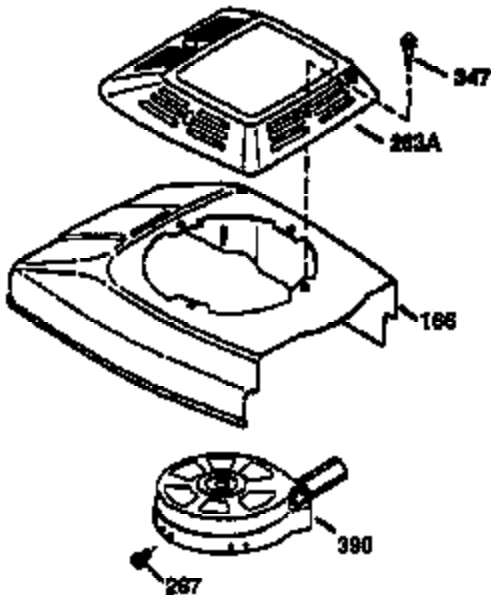

Ref #	Part Number	Qty	Description
238	650932	2	Screw, 10-32 x 49/64"
239	34338	1	* Air Cleaner Gasket
245	35066	1	Air Cleaner Filter
250	35986	1	Air Cleaner Cover
260	36749	1	Blower Housing
263	36214	1	Trim Ring
287	650926	2	Screw, 8-32 x 21/64"
300	35586	1	Fuel Tank (Incl. 292 & 301)
301	36246	1	Fuel Cap
390	590737	1	Rewind Starter (NOTE: This engine could have been built with 590694 starter).