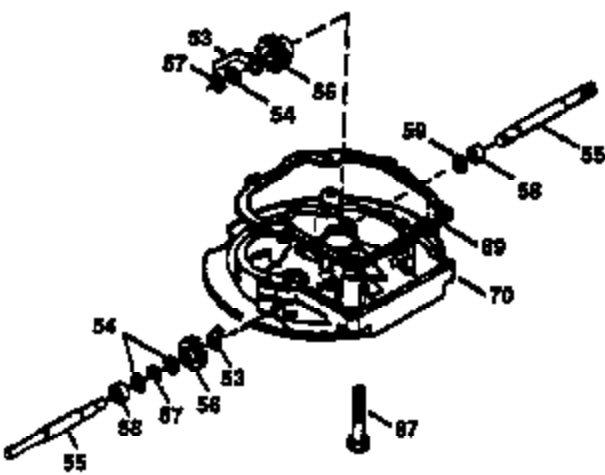

Ref #	Part Number	Qty	Description
19	35998	1	Extension Spring
53	31745	1	Tang Washer
54	31747	1	Washer
55	35667	1	P.T.O. Shaft
56	31746	1	L.H. Worm Gear
57	31749	1	Retainer Ring
58	31744	1	Oil Seal
59	31787	1	Washer
69	35261	1	* Mounting Flange Gasket
70	33521E	1	Mounting Flange (Incl.58,72 thru 83)
87	650492	1	Screw, 1/4-20 x 2-1/4"
90	611112	1	Flywheel
182	6201	2	Screw, 1/4-28 x 7/8"
185	36544	1	Intake Pipe
186	36255	1	Governor Link
200	35999A	1	Control Bracket
209	30200	2	Screw, 10-24 x 9/16"
223	650451	2	Screw, 1/4-20 x 1"
238	650932	2	Screw, 10-32 x 49/64"
241	35797	1	Air Cleaner Collar
245	35066	1	Air Cleaner Filter
250	35986	1	Air Cleaner Cover
275A	36847	1	Spark Arrestor Muffler (Optional) (Incl. 284,284A,416,417)
275	36456B	1	Muffler (Incl. 277)
277	650988	2	Screw, 1/4-20 x 2-5/16"
284A	650821	1	Screw, 10-32 x 1/2" (Optional)
284	36663	1	Muffler Deflector (Incl. 284A)(Optional)
416	36085	1	Spark Arrestor Kit (Incl. 417)(Optional)
417	650821	1	Screw, 10-32 x 1/2" (Optional)