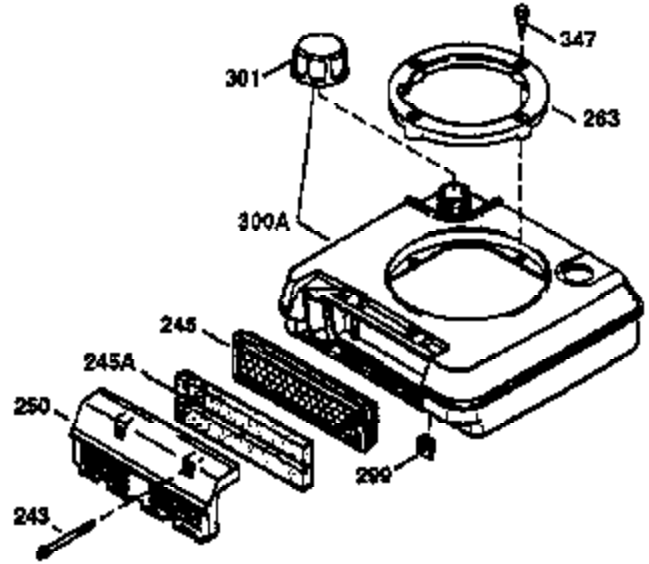

Ref #	Part Number	Qty	Description
238	650932	2	Screw, 10-32 x 49/64"
239	34338	1	* Air Cleaner Gasket
245	35066	1	Air Cleaner Filter
250	35986	1	Air Cleaner Cover
260	36749	1	Blower Housing
263	36214	1	Trim Ring
287	650926	2	Screw, 8-32 x 21/64"
300	35586	1	Fuel Tank (Incl. 292 & 301)
301	36246	1	Fuel Cap
390	590737	1	Rewind Starter (NOTE: This engine could have been built with 590694 starter).