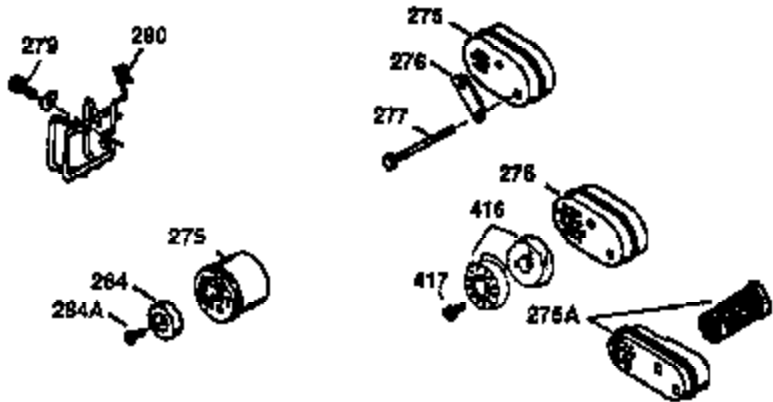

Ref #	Part Number	Qty	Description
19	35998	1	Extension Spring
53	31745	1	Tang Washer
54	31747	1	Washer
55	35667	1	P.T.O. Shaft
56	31746	1	L.H. Worm Gear
57	31749	1	Retainer Ring
58	31744	1	Oil Seal
59	31787	1	Washer
69	35261	1	* Mounting Flange Gasket
70	33521E	1	Mounting Flange (Incl.58,72 thru 83)
87	650492	1	Screw, 1/4-20 x 2-1/4"
90	611112	1	Flywheel
182	6201	2	Screw, 1/4-28 x 7/8"
185	36544	1	Intake Pipe
186	36255	1	Governor Link
200	35999A	1	Control Bracket
209	30200	2	Screw, 10-24 x 9/16"
223	650451	2	Screw, 1/4-20 x 1"
238	650932	2	Screw, 10-32 x 49/64"
241	35797	1	Air Cleaner Collar
245	35066	1	Air Cleaner Filter
250	35986	1	Air Cleaner Cover
275A	36847	1	Spark Arrestor Muffler (Optional) (Incl. 284,284A,416,417)
275	36456B	1	Muffler (Incl. 277)
277	650988	2	Screw, 1/4-20 x 2-5/16"
284A	650821	1	Screw, 10-32 x 1/2" (Optional)
284	36663	1	Muffler Deflector (Incl. 284A)(Optional)
416	36085	1	Spark Arrestor Kit (Incl. 417)(Optional)
417	650821	1	Screw, 10-32 x 1/2" (Optional)