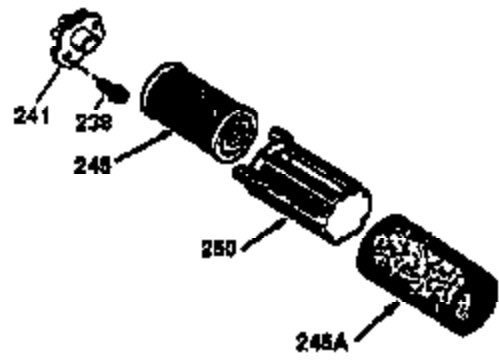

Ref #	Part Number	Qty	Description
19	35998	1	Extension Spring
53	31745	1	Tang Washer
54	31747	1	Washer
55	35667	1	P.T.O. Shaft
56	31746	1	L.H. Worm Gear
57	31749	1	Retainer Ring
58	31744	1	Oil Seal
59	31787	1	Washer
69	35261	1	* Mounting Flange Gasket
70	33521E	1	Mounting Flange (Incl.58,72 thru 83)
87	650492	1	Screw, 1/4-20 x 2-1/4"
90	611112	1	Flywheel
182	6201	2	Screw, 1/4-28 x 7/8"
185	36544	1	Intake Pipe
186	36255	1	Governor Link
200	35999A	1	Control Bracket
209	30200	2	Screw, 10-24 x 9/16"
223	650451	2	Screw, 1/4-20 x 1"
238	650932	2	Screw, 10-32 x 49/64"
241	35797	1	Air Cleaner Collar
245	35066	1	Air Cleaner Filter
250	35986	1	Air Cleaner Cover
275A	36847	1	Spark Arrestor Muffler (Optional) (Incl. 284,284A,416,417)
275	36456B	1	Muffler (Incl. 277)
277	650988	2	Screw, 1/4-20 x 2-5/16"
284A	650821	1	Screw, 10-32 x 1/2" (Optional)
284	36663	1	Muffler Deflector (Incl. 284A)(Optional)
416	36085	1	Spark Arrestor Kit (Incl. 417)(Optional)
417	650821	1	Screw, 10-32 x 1/2" (Optional)