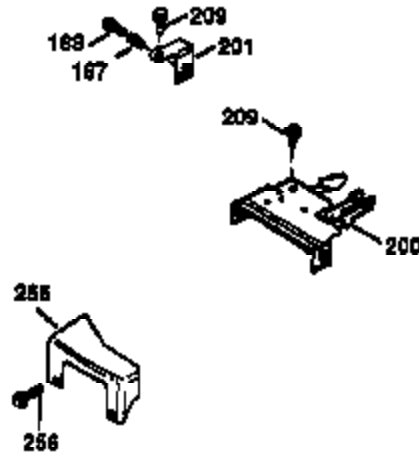

Ref #	Part Number	Qty	Description
19	35998	1	Extension Spring
53	31745	1	Tang Washer
54	31747	1	Washer
55	35667	1	P.T.O. Shaft
56	31746	1	L.H. Worm Gear
57	31749	1	Retainer Ring
58	31744	1	Oil Seal
59	31787	1	Washer
69	35261	1	* Mounting Flange Gasket
70	33521E	1	Mounting Flange (Incl.58,72 thru 83)
87	650492	1	Screw, 1/4-20 x 2-1/4"
90	611112	1	Flywheel
182	6201	2	Screw, 1/4-28 x 7/8"
185	36544	1	Intake Pipe
186	36255	1	Governor Link
200	35999A	1	Control Bracket
209	30200	2	Screw, 10-24 x 9/16"
223	650451	2	Screw, 1/4-20 x 1"
238	650932	2	Screw, 10-32 x 49/64"
241	35797	1	Air Cleaner Collar
245	35066	1	Air Cleaner Filter
250	35986	1	Air Cleaner Cover
275A	36847	1	Spark Arrestor Muffler (Optional) (Incl. 284,284A,416,417)
275	36456B	1	Muffler (Incl. 277)
277	650988	2	Screw, 1/4-20 x 2-5/16"
284A	650821	1	Screw, 10-32 x 1/2" (Optional)
284	36663	1	Muffler Deflector (Incl. 284A)(Optional)
416	36085	1	Spark Arrestor Kit (Incl. 417)(Optional)
417	650821	1	Screw, 10-32 x 1/2" (Optional)