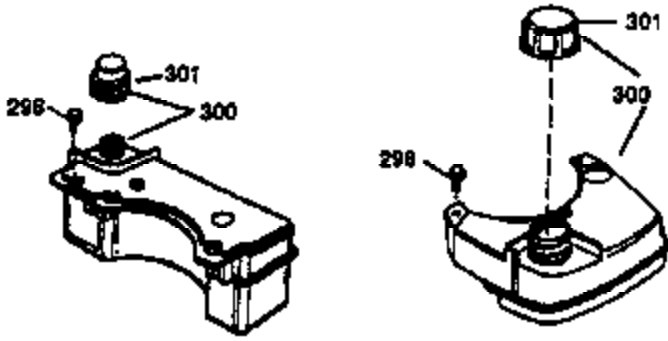

Ref #	Part Number	Qty	Description
238	650932	2	Screw, 10-32 x 49/64"
239	34338	1	* Air Cleaner Gasket
245	35066	1	Air Cleaner Filter
250	35986	1	Air Cleaner Cover
260	36749	1	Blower Housing
263	36214	1	Trim Ring
287	650926	2	Screw, 8-32 x 21/64"
300	35586	1	Fuel Tank (Incl. 292 & 301)
301	36246	1	Fuel Cap
390	590737	1	Rewind Starter (NOTE: This engine could have been built with 590694 starter).