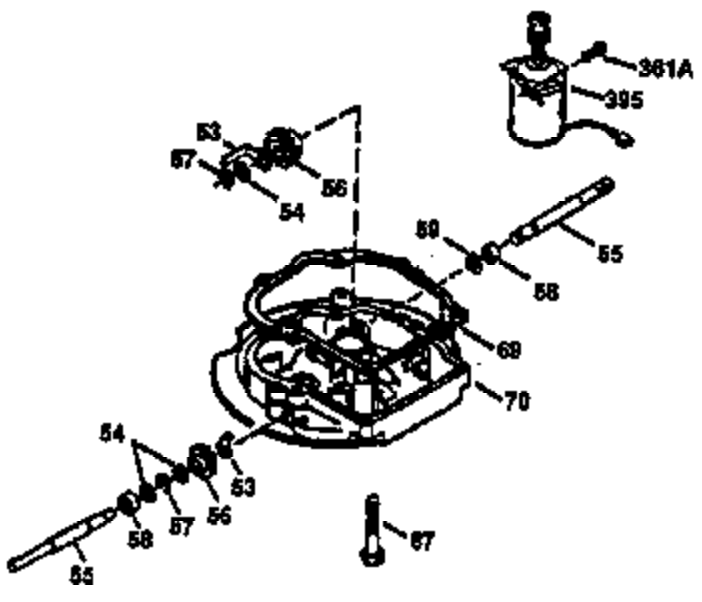

ILLUSTRATION SHOWS TYPICAL PARTS ONLY. ORDER BY PART NUMBER. PARTS NOT LISTED ARE SUPPLIED BY OEM.

Ref #	Part Number	Qty	Description
19	36281	1	Extension Spring
69	35261	1	* Mounting Flange Gasket
70	35651D	1	Mounting Flange (Incl. 72 thru 83)
90	611112	1	Flywheel
182	6201	2	Screw, 1/4-28 x 7/8"
185	36544	1	Intake Pipe
186	34337	1	Governor Link
200	33131A	1	Control Bracket (Incl. 202 thru 205)
209	30200	2	Screw, 10-24 x 9/16"
223	650451	2	Screw, 1/4-20 x 1"
238	650932	2	Screw, 10-32 x 49/64"
241	35797	1	Air Cleaner Collar
245	35066	1	Air Cleaner Filter
250	35986	1	Air Cleaner Cover
275	36473	1	Muffler (Incl. 277)
277	650988	2	Screw, 1/4-20 x 2-5/16"
416	36085	1	Spark Arrestor Kit (Incl. 417)(Optional)
417	650760	1	Screw, 8-32 x 3/8" (Optional)