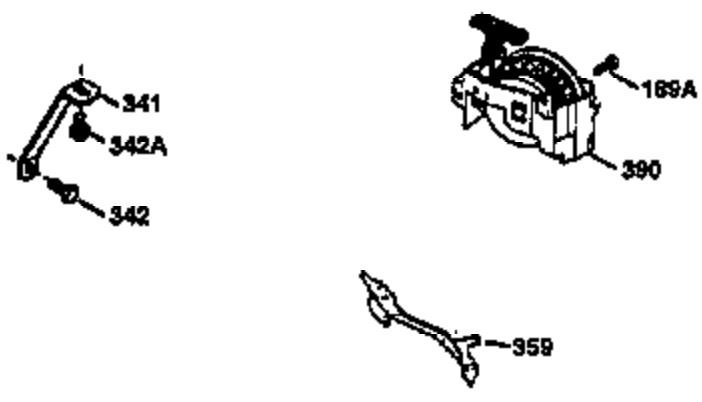

ILLUSTRATION SHOWS TYPICAL PARTS ONLY, ORDER BY PART NUMBER. PARTS NOT LISTED ARE SUPPLIED BY OEM.

Ref #	Part Number	Qty	Description
238	650932	2	Screw, 10-32 x 49/64"
239	34338	1	* Air Cleaner Gasket
245	35066	1	Air Cleaner Filter
250	35986	1	Air Cleaner Cover
260	36564	1	Blower Housing
287	650926	2	Screw, 8-32 x 21/64"
300	35586	1	Fuel Tank (Incl. 292 & 301)
301	35355	1	Fuel Cap
390	590702	1	Rewind Starter (NOTE: This engine could have been built with 590739 starter. Refer to the design of the rope pulley strength ribs for part identification. Individual starter parts do not interchange. Refer to service bulletin 116.)