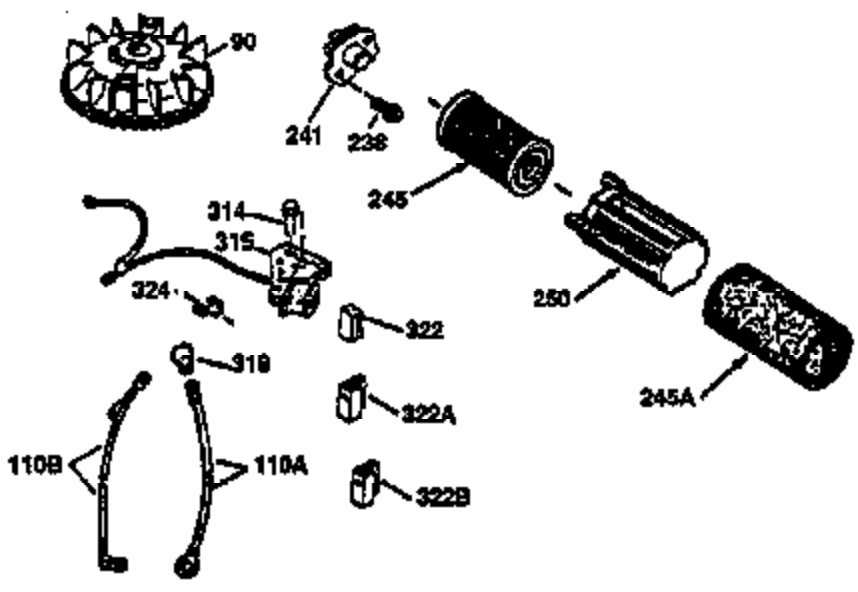

ILLUSTRATION SHOWS TYPICAL PARTS ONLY. ORDER BY PART NUMBER. PARTS NOT LISTED ARE SUPPLIED BY OEM.

Ref #	Part Number	Qty	Description
19	36281	1	Extension Spring
69	35261	1	* Mounting Flange Gasket
70	35651D	1	Mounting Flange (Incl. 72 thru 83)
90	611112	1	Flywheel
182	6201	2	Screw, 1/4-28 x 7/8"
185	36544	1	Intake Pipe
186	34337	1	Governor Link
200	33131A	1	Control Bracket (Incl. 202 thru 205)
209	30200	2	Screw, 10-24 x 9/16"
223	650451	2	Screw, 1/4-20 x 1"
238	650932	2	Screw, 10-32 x 49/64"
241	35797	1	Air Cleaner Collar
245	35066	1	Air Cleaner Filter
250	35986	1	Air Cleaner Cover
275	36473	1	Muffler (Incl. 277)
277	650988	2	Screw, 1/4-20 x 2-5/16"
416	36085	1	Spark Arrestor Kit (Incl. 417)(Optional)
417	650760	1	Screw, 8-32 x 3/8" (Optional)