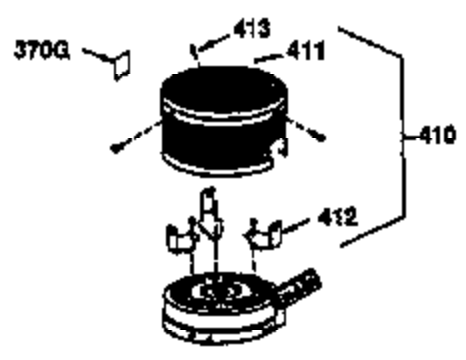

ILLUSTRATION SHOWS TYPICAL PARTS ONLY. ORDER BY PART NUMBER. PARTS NOT LISTED ARE SUPPLIED BY OEM.

Ref #	Part Number	Qty	Description
19	36281	1	Extension Spring
69	35261	1	* Mounting Flange Gasket
70	35651D	1	Mounting Flange (Incl. 72 thru 83)
90	611112	1	Flywheel
182	6201	2	Screw, 1/4-28 x 7/8"
185	36544	1	Intake Pipe
186	34337	1	Governor Link
200	33131A	1	Control Bracket (Incl. 202 thru 205)
209	30200	2	Screw, 10-24 x 9/16"
223	650451	2	Screw, 1/4-20 x 1"
238	650932	2	Screw, 10-32 x 49/64"
241	35797	1	Air Cleaner Collar
245	35066	1	Air Cleaner Filter
250	35986	1	Air Cleaner Cover
275	36473	1	Muffler (Incl. 277)
277	650988	2	Screw, 1/4-20 x 2-5/16"
416	36085	1	Spark Arrestor Kit (Incl. 417)(Optional)
417	650760	1	Screw, 8-32 x 3/8" (Optional)