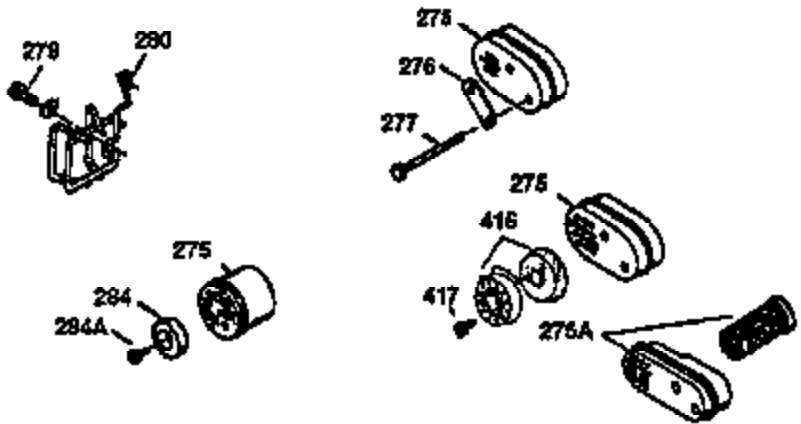

ILLUSTRATION SHOWS TYPICAL PARTS ONLY. ORDER BY PART NUMBER. PARTS NOT LISTED ARE SUPPLIED BY OEM.

Ref #	Part Number	Qty	Description
19	36281	1	Extension Spring
69	35261	1	* Mounting Flange Gasket
70	35651D	1	Mounting Flange (Incl. 72 thru 83)
90	611112	1	Flywheel
182	6201	2	Screw, 1/4-28 x 7/8"
185	36544	1	Intake Pipe
186	34337	1	Governor Link
200	33131A	1	Control Bracket (Incl. 202 thru 205)
209	30200	2	Screw, 10-24 x 9/16"
223	650451	2	Screw, 1/4-20 x 1"
238	650932	2	Screw, 10-32 x 49/64"
241	35797	1	Air Cleaner Collar
245	35066	1	Air Cleaner Filter
250	35986	1	Air Cleaner Cover
275	36473	1	Muffler (Incl. 277)
277	650988	2	Screw, 1/4-20 x 2-5/16"
416	36085	1	Spark Arrestor Kit (Incl. 417)(Optional)
417	650760	1	Screw, 8-32 x 3/8" (Optional)