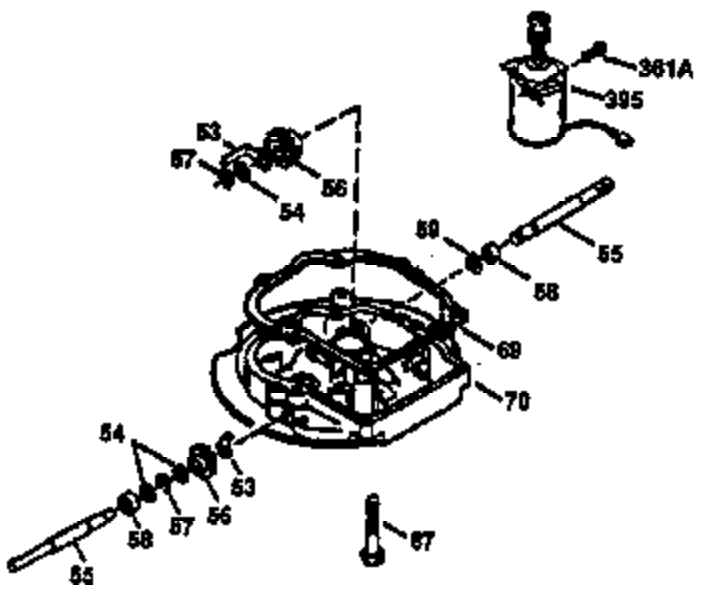

ILLUSTRATION SHOWS TYPICAL PARTS ONLY. ORDER BY PART NUMBER. PARTS NOT LISTED ARE SUPPLIED BY OEM.

Ref #	Part Number	Qty	Description
19	35998	1	Extension Spring
69	35261	1	* Mounting Flange Gasket
70	35651C	1	Mounting Flange (Incl. 72 thru 83)
90	611112	1	Flywheel
182	6201	2	Screw, 1/4-28 x 7/8"
185	31384A	1	Intake Pipe (Incl. 224)
186	36201	1	Governor Link
200	35999	1	Control Bracket
209	30200	2	Screw, 10-24 x 9/16"
223	650451	2	Screw, 1/4-20 x 1"
238	650709	2	Screw, 10-32 x 7/16"
245	35500	1	Air Cleaner Filter
250	35503	1	Air Cleaner Cover
275	35708	1	Muffler (Incl. 277)
277	650795	2	Screw, 1/4-20 x 2-1/4"