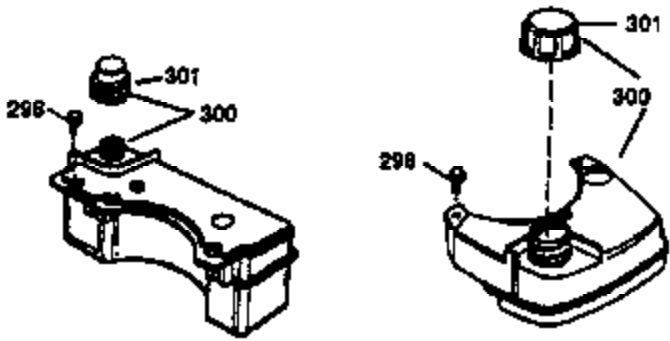

Engine Parts List #2

Ref #	Part Number	Qty	Description
189A	650356	1	Screw, Torx T-30, 1/4-20 x 3/8"
238	650806	2	Screw, 10-32 x 5/8
239	34338	1	* Air Cleaner Gasket
239	34338	1	Air Cleaner Gasket
245A	37117	1	Breather Filter (Poly)
245	37116	1	Air Filter (Poly)
250	37118	1	Air Cleaner Cover (Black)
260	37139	1	Blower Housing
263	36240	1	Recoil Ring (Grey)
287	650926	3	Screw, 8-32 x 21/64"
300	35586	1	Fuel Tank (Incl. 292 & 301)
301	36246	1	Fuel Cap
359	36773	1	Starter Guard
390	590732	1	Rewind Starter (NOTE: This engine could have been built with 590738 starter).