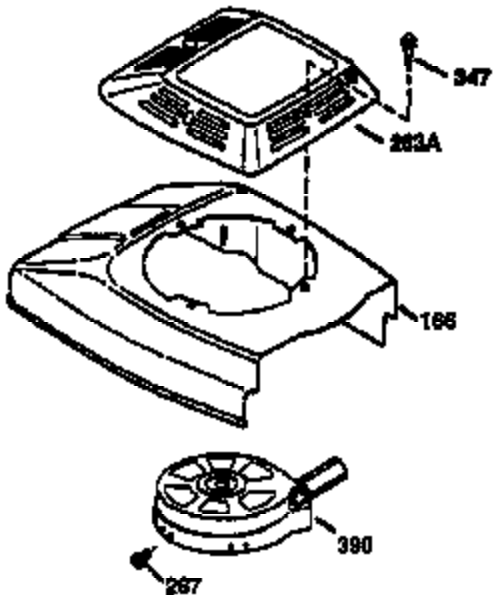

Engine Parts List #2

Ref #	Part Number	Qty	Description
189A	650356	1	Screw, Torx T-30, 1/4-20 x 3/8"
238	650806	2	Screw, 10-32 x 5/8
239	34338	1	* Air Cleaner Gasket
239	34338	1	Air Cleaner Gasket
245A	37117	1	Breather Filter (Poly)
245	37116	1	Air Filter (Poly)
250	37118	1	Air Cleaner Cover (Black)
260	37139	1	Blower Housing
263	36240	1	Recoil Ring (Grey)
287	650926	3	Screw, 8-32 x 21/64"
300	35586	1	Fuel Tank (Incl. 292 & 301)
301	36246	1	Fuel Cap
359	36773	1	Starter Guard
390	590732	1	Rewind Starter (NOTE: This engine could have been built with 590738 starter).