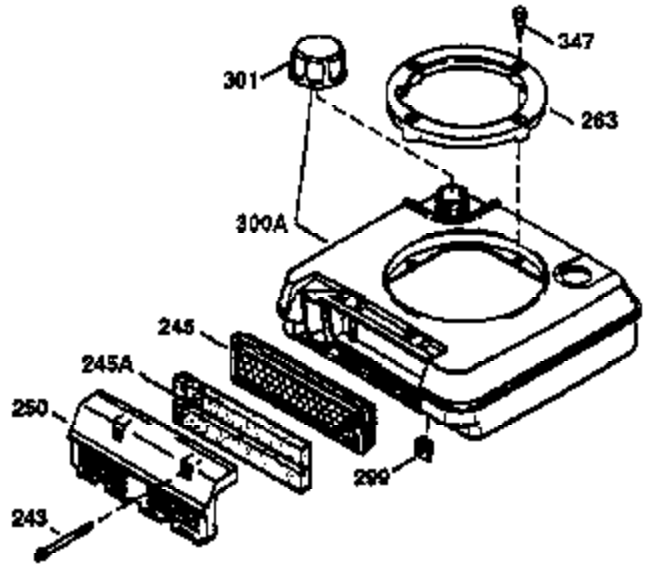

Engine Parts List #2

Ref #	Part Number	Qty	Description
189A	650356	1	Screw, Torx T-30, 1/4-20 x 3/8"
238	650806	2	Screw, 10-32 x 5/8
239	34338	1	* Air Cleaner Gasket
239	34338	1	Air Cleaner Gasket
245A	37117	1	Breather Filter (Poly)
245	37116	1	Air Filter (Poly)
250	37118	1	Air Cleaner Cover (Black)
260	37139	1	Blower Housing
263	36240	1	Recoil Ring (Grey)
287	650926	3	Screw, 8-32 x 21/64"
300	35586	1	Fuel Tank (Incl. 292 & 301)
301	36246	1	Fuel Cap
359	36773	1	Starter Guard
390	590732	1	Rewind Starter (NOTE: This engine could have been built with 590738 starter).