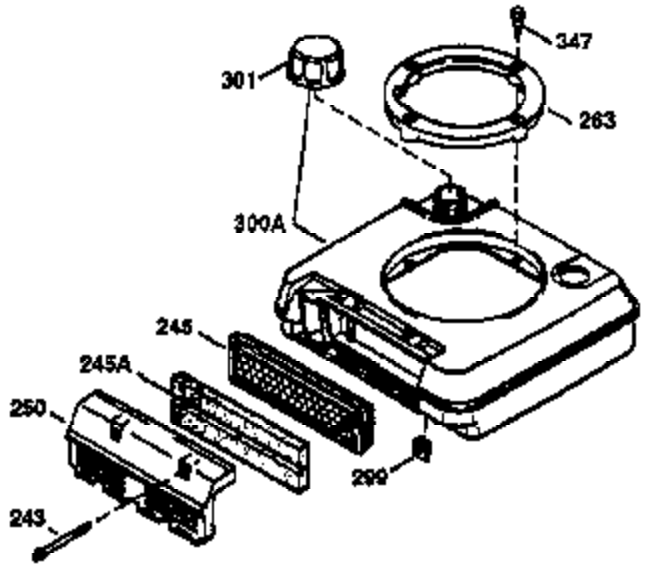

Ref #	Part Number	Qty	Description
189A	650356	1	Screw, Torx T-30, 1/4-20 x 3/8"
238	650932	2	Screw, 10-32 x 49/64"
239	34338	1	* Air Cleaner Gasket
245	35066	1	Air Cleaner Filter
250	35986	1	Air Cleaner Cover
260	37248	1	Blower Housing (Platinum)
263	36240	1	Trim Ring
287	650926	2	Screw, 8-32 x 21/64"
300	35586	1	Fuel Tank (Incl. 292 & 301)
301	36246	1	Fuel Cap
359	36773	1	Starter Guard
390	590737	1	Rewind Starter (NOTE: This engine could have been built with 590694 starter).