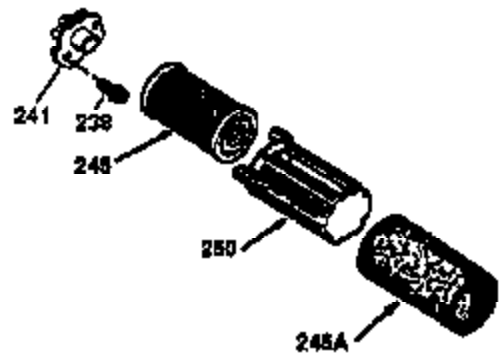

Ref #	Part Number	Qty	Description
19	36281	1	Extension Spring
69	35261	1	* Mounting Flange Gasket
70	35651E	1	Mounting Flange (Incl. 72 thru 83,306)
90	611112	1	Flywheel
182	6201	2	Screw, 1/4-28 x 7/8"
185	36544	1	Intake Pipe
186	34337	1	Governor Link
200	33131A	1	Control Bracket (Incl. 202 thru 205)
209	30200	2	Screw, 10-24 x 9/16"
223	650451	2	Screw, 1/4-20 x 1"
238	650806	2	Screw, 10-32 x 5/8"
245	37116	1	Air Cleaner Filter
245A	37117	1	Pre-Air Cleaner Filter
250	37118	1	Air Cleaner Cover
275	36473	1	Muffler (Incl. 277)
277	650988	2	Screw, 1/4-20 x 2-5/16"
416	36085	1	Spark Arrestor Kit (Incl. 417)(Optional)
417	650821	1	Screw, 10-32 x 1/2" (Optional)