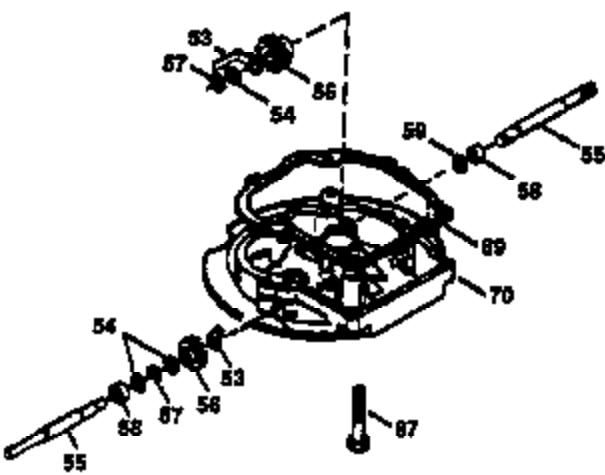

Ref #	Part Number	Qty	Description
19	36281	1	Extension Spring
69	35261	1	* Mounting Flange Gasket
70	35651E	1	Mounting Flange (Incl. 72 thru 83,306)
90	611112	1	Flywheel
182	6201	2	Screw, 1/4-28 x 7/8"
185	36544	1	Intake Pipe
186	34337	1	Governor Link
200	33131A	1	Control Bracket (Incl. 202 thru 205)
209	30200	2	Screw, 10-24 x 9/16"
223	650451	2	Screw, 1/4-20 x 1"
238	650806	2	Screw, 10-32 x 5/8"
245	37116	1	Air Cleaner Filter
245A	37117	1	Pre-Air Cleaner Filter
250	37118	1	Air Cleaner Cover
275	36473	1	Muffler (Incl. 277)
277	650988	2	Screw, 1/4-20 x 2-5/16"
416	36085	1	Spark Arrestor Kit (Incl. 417)(Optional)
417	650821	1	Screw, 10-32 x 1/2" (Optional)