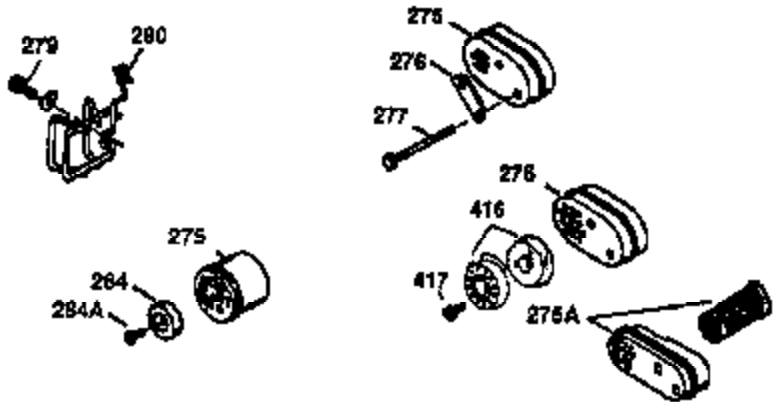

Ref #	Part Number	Qty	Description
19	36281	1	Extension Spring
69	35261	1	* Mounting Flange Gasket
70	35651E	1	Mounting Flange (Incl. 72 thru 83,306)
90	611112	1	Flywheel
182	6201	2	Screw, 1/4-28 x 7/8"
185	36544	1	Intake Pipe (Incl. 224)
186	34337	1	Governor Link
200	33131A	1	Control Bracket (Incl. 202 thru 206)
209	30200	2	Screw, 10-24 x 9/16"
223	650451	2	Screw, 1/4-20 x 1"
238	650932	2	Screw, 10-32 x 49/64"
241	35797	1	Air Cleaner Collar
245	35066	1	Air Cleaner Filter
250	35986	1	Air Cleaner Cover
275	36473	1	Muffler (Incl. 277)
277	650988	2	Screw, 1/4-20 x 2-5/16"
416	36085	1	Spark Arrestor Kit (Incl. 417)(Optional)
417	650821	1	Screw, 10-32 x 1/2" (Optional)