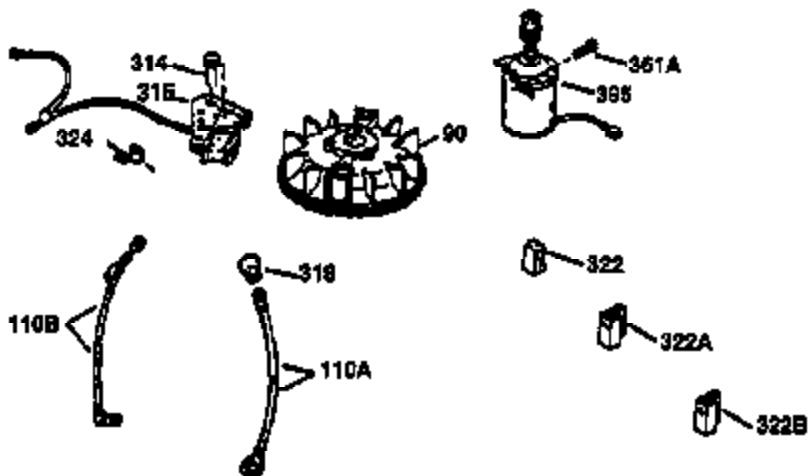

Ref #	Part Number	Qty	Description
19	36281	1	Extension Spring
69	35261	1	* Mounting Flange Gasket
70	35651E	1	Mounting Flange (Incl. 72 thru 83,306)
90	611112	1	Flywheel
182	6201	2	Screw, 1/4-28 x 7/8"
185	36544	1	Intake Pipe (Incl. 224)
186	34337	1	Governor Link
200	33131A	1	Control Bracket (Incl. 202 thru 206)
209	30200	2	Screw, 10-24 x 9/16"
223	650451	2	Screw, 1/4-20 x 1"
238	650932	2	Screw, 10-32 x 49/64"
241	35797	1	Air Cleaner Collar
245	35066	1	Air Cleaner Filter
250	35986	1	Air Cleaner Cover
275	36473	1	Muffler (Incl. 277)
277	650988	2	Screw, 1/4-20 x 2-5/16"
416	36085	1	Spark Arrestor Kit (Incl. 417)(Optional)
417	650821	1	Screw, 10-32 x 1/2" (Optional)