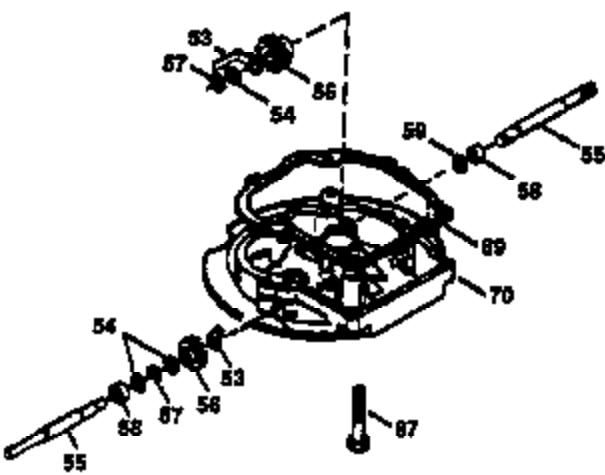

Ref #	Part Number	Qty	Description
19	36281	1	Extension Spring
69	35261	1	* Mounting Flange Gasket
70	35651E	1	Mounting Flange (Incl. 72 thru 83,306)
90	611112	1	Flywheel
182	6201	2	Screw, 1/4-28 x 7/8"
185	36544	1	Intake Pipe (Incl. 224)
186	34337	1	Governor Link
200	33131A	1	Control Bracket (Incl. 202 thru 206)
209	30200	2	Screw, 10-24 x 9/16"
223	650451	2	Screw, 1/4-20 x 1"
238	650932	2	Screw, 10-32 x 49/64"
241	35797	1	Air Cleaner Collar
245	35066	1	Air Cleaner Filter
250	35986	1	Air Cleaner Cover
275	36473	1	Muffler (Incl. 277)
277	650988	2	Screw, 1/4-20 x 2-5/16"
416	36085	1	Spark Arrestor Kit (Incl. 417)(Optional)
417	650821	1	Screw, 10-32 x 1/2" (Optional)