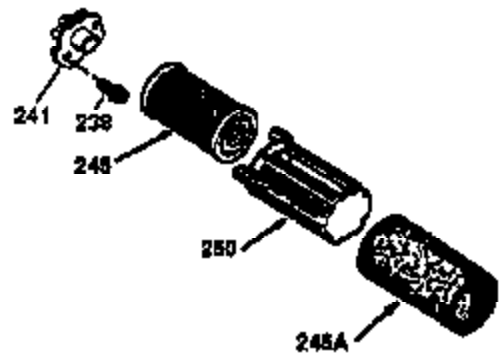

Ref #	Part Number	Qty	Description
19	36281	1	Extension Spring
69	35261	1	* Mounting Flange Gasket
70	35651E	1	Mounting Flange (Incl. 72 thru 83,306)
90	611112	1	Flywheel
182	6201	2	Screw, 1/4-28 x 7/8"
185	36544	1	Intake Pipe (Incl. 224)
186	34337	1	Governor Link
200	33131A	1	Control Bracket (Incl. 202 thru 206)
209	30200	2	Screw, 10-24 x 9/16"
223	650451	2	Screw, 1/4-20 x 1"
238	650932	2	Screw, 10-32 x 49/64"
241	35797	1	Air Cleaner Collar
245	35066	1	Air Cleaner Filter
250	35986	1	Air Cleaner Cover
275	36473	1	Muffler (Incl. 277)
277	650988	2	Screw, 1/4-20 x 2-5/16"
416	36085	1	Spark Arrestor Kit (Incl. 417)(Optional)
417	650821	1	Screw, 10-32 x 1/2" (Optional)