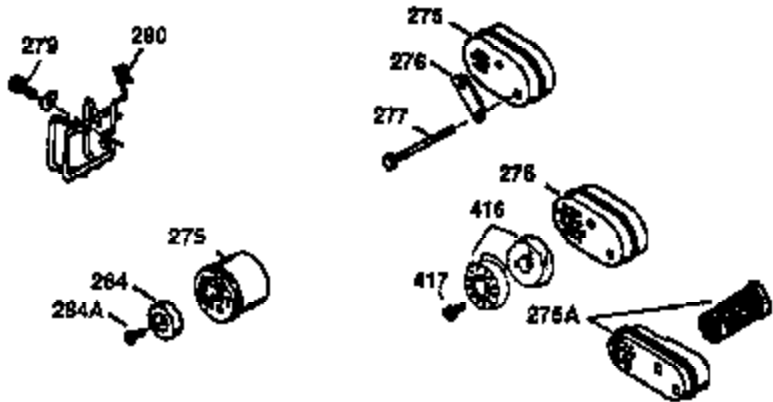

Ref #	Part Number	Qty	Description
19	36281	1	Extension Spring
69	35261	1	* Mounting Flange Gasket
70	35651E	1	Mounting Flange (Incl. 72 thru 83,306)
90	611112	1	Flywheel
182	6201	2	Screw, 1/4-28 x 7/8"
185	36544	1	Intake Pipe
186	34337	1	Governor Link
200	33131A	1	Control Bracket (Incl. 202 thru 206)
209	30200	2	Screw, 10-24 x 9/16"
223	650451	2	Screw, 1/4-20 x 1"
238	650932	2	Screw, 10-32 x 49/64"
241	35797	1	Air Cleaner Collar
245	35066	1	Air Cleaner Filter
250	35986	1	Air Cleaner Cover
275	36473	1	Muffler (Incl. 277)
277	650988	2	Screw, 1/4-20 x 2-5/16"
416	36085	1	Spark Arrestor Kit (Incl. 417)(Optional)
417	650821	1	Screw, 10-32 x 1/2" (Optional)