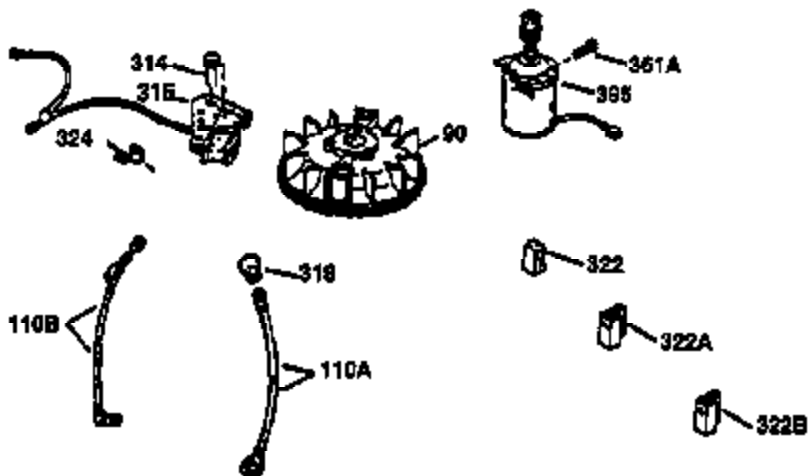

Ref #	Part Number	Qty	Description
19	36281	1	Extension Spring
69	35261	1	* Mounting Flange Gasket
70	35651E	1	Mounting Flange (Incl. 72 thru 83,306)
90	611112	1	Flywheel
182	6201	2	Screw, 1/4-28 x 7/8"
185	36544	1	Intake Pipe
186	34337	1	Governor Link
200	33131A	1	Control Bracket (Incl. 202 thru 206)
209	30200	2	Screw, 10-24 x 9/16"
223	650451	2	Screw, 1/4-20 x 1"
238	650932	2	Screw, 10-32 x 49/64"
241	35797	1	Air Cleaner Collar
245	35066	1	Air Cleaner Filter
250	35986	1	Air Cleaner Cover
275	36473	1	Muffler (Incl. 277)
277	650988	2	Screw, 1/4-20 x 2-5/16"
416	36085	1	Spark Arrestor Kit (Incl. 417)(Optional)
417	650821	1	Screw, 10-32 x 1/2" (Optional)