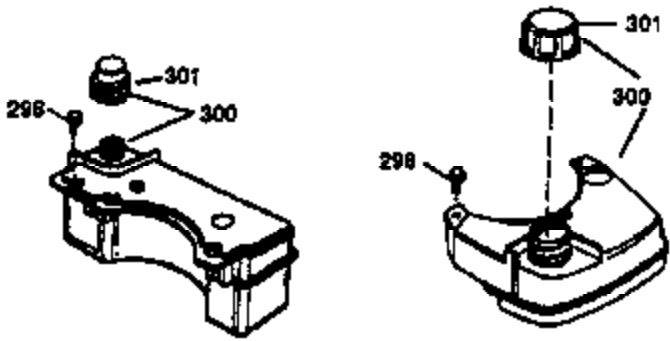

Ref #	Part Number	Qty	Description
238	650932	2	Screw, 10-32 x 49/64"
239	34338	1	* Air Cleaner Gasket
245	35066	1	Air Cleaner Filter
250	35986	1	Air Cleaner Cover
260	37248	1	Blower Housing
263	36240	1	Trim Ring
287	650926	2	Screw, 8-32 x 21/64"
300	35586	1	Fuel Tank (Incl. 292 & 301)
301	36246	1	Fuel Cap
359	36773	1	Starter Guard
390	590732	1	Rewind Starter (NOTE: This engine could have been built with 590738 starter).