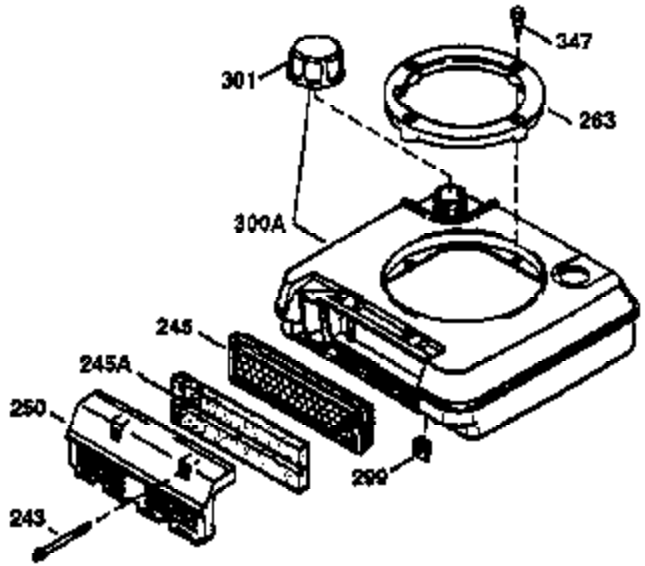

Ref #	Part Number	Qty	Description
238	650932	2	Screw, 10-32 x 49/64"
239	34338	1	* Air Cleaner Gasket
245	35066	1	Air Cleaner Filter
250	35986	1	Air Cleaner Cover
260	37248	1	Blower Housing
263	36240	1	Trim Ring
287	650926	2	Screw, 8-32 x 21/64"
300	35586	1	Fuel Tank (Incl. 292 & 301)
301	36246	1	Fuel Cap
359	36773	1	Starter Guard
390	590732	1	Rewind Starter (NOTE: This engine could have been built with 590738 starter).