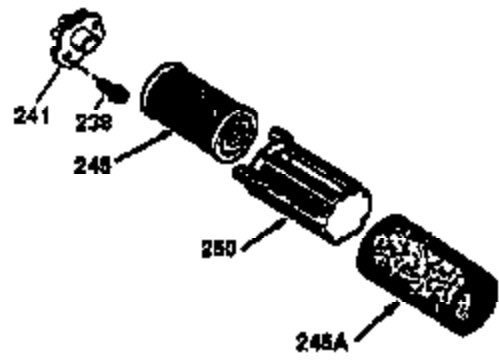

Ref #	Part Number	Qty	Description
19	36281	1	Extension Spring
69	35261	1	* Mounting Flange Gasket
70	35651E	1	Mounting Flange (Incl. 72 thru 83,306)
90	611112	1	Flywheel
182	6201	2	Screw, 1/4-28 x 7/8"
185	36544	1	Intake Pipe
186	34337	1	Governor Link
200	33131A	1	Control Bracket (Incl. 202 thru 206)
209	30200	2	Screw, 10-24 x 9/16"
223	650451	2	Screw, 1/4-20 x 1"
238	650932	2	Screw, 10-32 x 49/64"
241	35797	1	Air Cleaner Collar
245	35066	1	Air Cleaner Filter
250	35986	1	Air Cleaner Cover
275	36473	1	Muffler (Incl. 277)
277	650988	2	Screw, 1/4-20 x 2-5/16"
416	36085	1	Spark Arrestor Kit (Incl. 417)(Optional)
417	650821	1	Screw, 10-32 x 1/2" (Optional)