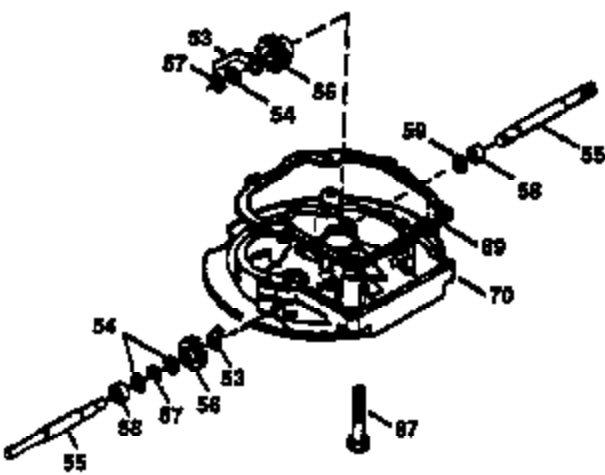

Ref #	Part Number	Qty	Description
19	36281	1	Extension Spring
69	35261	1	* Mounting Flange Gasket
70	35651E	1	Mounting Flange (Incl. 72 thru 83,306)
90	611112	1	Flywheel
182	6201	2	Screw, 1/4-28 x 7/8"
185	36544	1	Intake Pipe
186	34337	1	Governor Link
200	33131A	1	Control Bracket (Incl. 202 thru 206)
209	30200	2	Screw, 10-24 x 9/16"
223	650451	2	Screw, 1/4-20 x 1"
238	650932	2	Screw, 10-32 x 49/64"
241	35797	1	Air Cleaner Collar
245	35066	1	Air Cleaner Filter
250	35986	1	Air Cleaner Cover
275	36473	1	Muffler (Incl. 277)
277	650988	2	Screw, 1/4-20 x 2-5/16"
416	36085	1	Spark Arrestor Kit (Incl. 417)(Optional)
417	650821	1	Screw, 10-32 x 1/2" (Optional)