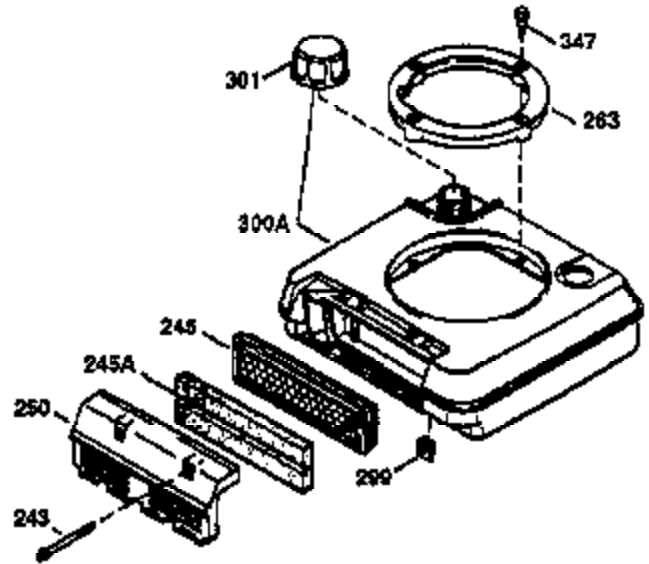

Ref #	Part Number	Qty	Description
238	650932	2	Screw, 10-32 x 49/64"
239	34338	1	* Air Cleaner Gasket
245	35066	1	Air Cleaner Filter
250	35986	1	Air Cleaner Cover
260	37248	1	Blower Housing
263	36240	1	Trim Ring
278	28562	1	Spacer
287	650926	2	Screw, 8-32 x 21/64"
300	35586	1	Fuel Tank (Incl. 292 & 301)
301	36246	1	Fuel Cap
359	36773	1	Starter Guard
390	590732	1	Rewind Starter (NOTE: This engine could have been built with 590738 starter).