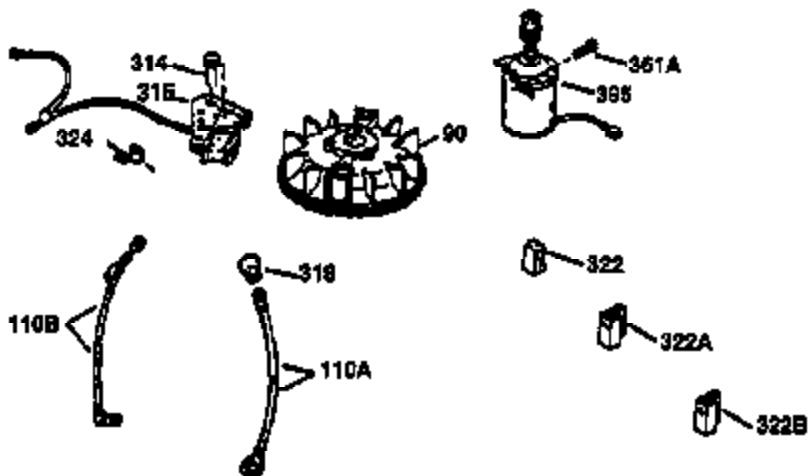

Ref #	Part Number	Qty	Description
19	36281	1	Extension Spring
69	35261	1	* Mounting Flange Gasket
70	35651E	1	Mounting Flange (Incl. 72 thru 83,306)
90	611112	1	Flywheel
182	6201	2	Screw, 1/4-28 x 7/8"
185	36544	1	Intake Pipe
186	34337	1	Governor Link
200	33131A	1	Control Bracket (Incl. 202 thru 206)
209	30200	2	Screw, 10-24 x 9/16"
223	650451	2	Screw, 1/4-20 x 1"
238	650932	2	Screw, 10-32 x 49/64"
241	35797	1	Air Cleaner Collar
245	35066	1	Air Cleaner Filter
250	35986	1	Air Cleaner Cover
275	36473	1	Muffler (Incl. 277)
277	650988	2	Screw, 1/4-20 x 2-5/16"
416	36085	1	Spark Arrestor Kit (Incl. 417)(Optional)
417	650760	1	Screw, 8-32 x 3/8" (Optional)