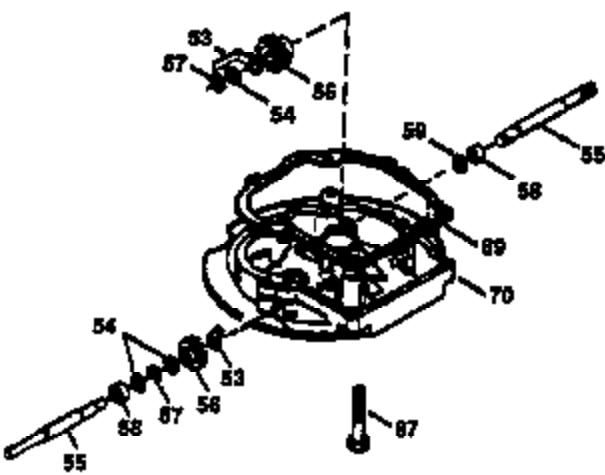

Ref #	Part Number	Qty	Description
19	36281	1	Extension Spring
69	35261	1	* Mounting Flange Gasket
70	35651E	1	Mounting Flange (Incl. 72 thru 83,306)
90	611112	1	Flywheel
182	6201	2	Screw, 1/4-28 x 7/8"
185	36544	1	Intake Pipe
186	34337	1	Governor Link
200	33131A	1	Control Bracket (Incl. 202 thru 206)
209	30200	2	Screw, 10-24 x 9/16"
223	650451	2	Screw, 1/4-20 x 1"
238	650932	2	Screw, 10-32 x 49/64"
241	35797	1	Air Cleaner Collar
245	35066	1	Air Cleaner Filter
250	35986	1	Air Cleaner Cover
275	36473	1	Muffler (Incl. 277)
277	650988	2	Screw, 1/4-20 x 2-5/16"
416	36085	1	Spark Arrestor Kit (Incl. 417)(Optional)
417	650760	1	Screw, 8-32 x 3/8" (Optional)