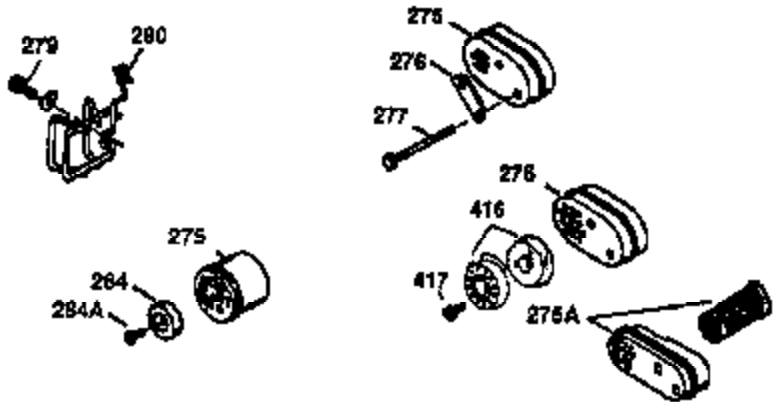

Ref #	Part Number	Qty	Description
19	36281	1	Extension Spring
69	35261	1	* Mounting Flange Gasket
70	35651E	1	Mounting Flange (Incl. 72 thru 83,306)
90	611112	1	Flywheel
182	6201	2	Screw, 1/4-28 x 7/8"
185	36544	1	Intake Pipe
186	34337	1	Governor Link
200	33131A	1	Control Bracket (Incl. 202 thru 206)
209	30200	2	Screw, 10-24 x 9/16"
223	650451	2	Screw, 1/4-20 x 1"
238	650932	2	Screw, 10-32 x 49/64"
241	35797	1	Air Cleaner Collar
245	35066	1	Air Cleaner Filter
250	35986	1	Air Cleaner Cover
275	36473	1	Muffler (Incl. 277)
277	650988	2	Screw, 1/4-20 x 2-5/16"
416	36085	1	Spark Arrestor Kit (Incl. 417)(Optional)
417	650760	1	Screw, 8-32 x 3/8" (Optional)