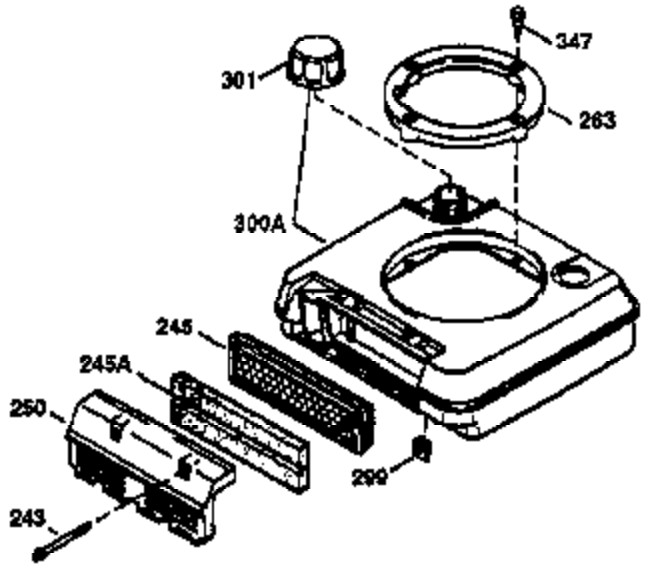

Ref #	Part Number	Qty	Description
238	650932	2	Screw, 10-32 x 49/64"
239	34338	1	* Air Cleaner Gasket
245	35066	1	Air Cleaner Filter
250	35986	1	Air Cleaner Cover
260	37248	1	Blower Housing
287	650926	2	Screw, 8-32 x 21/64"
300	35586	1	Fuel Tank (Incl. 292 & 301)
301	36246	1	Fuel Cap
359	36773	1	Starter Guard
390	590732	1	Rewind Starter (NOTE: This engine could have been built with 590738 starter).