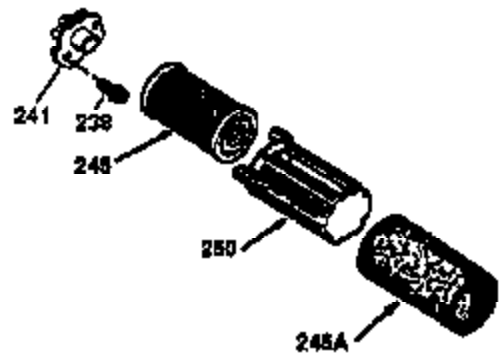

Ref #	Part Number	Qty	Description
19	36281	1	Extension Spring
69	35261	1	* Mounting Flange Gasket
70	35651E	1	Mounting Flange (Incl. 72 thru 83,306)
90	611112	1	Flywheel
182	6201	2	Screw, 1/4-28 x 7/8"
185	36544	1	Intake Pipe
186	34337	1	Governor Link
200	33131A	1	Control Bracket (Incl. 202 thru 206)
209	30200	2	Screw, 10-24 x 9/16"
223	650451	2	Screw, 1/4-20 x 1"
238	650932	2	Screw, 10-32 x 49/64"
241	35797	1	Air Cleaner Collar
245	35066	1	Air Cleaner Filter
250	35986	1	Air Cleaner Cover
275	36473	1	Muffler (Incl. 277)
277	650988	2	Screw, 1/4-20 x 2-5/16"
416	36085	1	Spark Arrestor Kit (Incl. 417)(Optional)
417	650760	1	Screw, 8-32 x 3/8" (Optional)