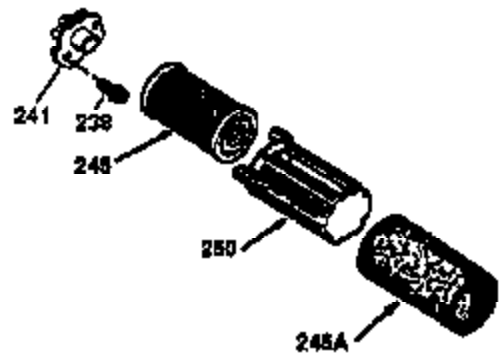

Ref #	Part Number	Qty	Description
19	35998	1	Extension Spring
69	35261	1	* Mounting Flange Gasket
70	30571C	1	Mounting Flange (Incl.72 thru 83,311)
90	611112	1	Flywheel
182	6201	2	Screw, 1/4-28 x 7/8"
185	31384A	1	Intake Pipe (Incl. 224)
186	36255	1	Governor Link
200	35999A	1	Control Bracket (Incl. 206)
209	30200	2	Screw, 10-24 x 9/16"
223	650451	2	Screw, 1/4-20 x 1"
238	650806	2	Screw, 10-32 x 5/8"
245	34340	1	Air Cleaner Filter
250	34341B	1	Air Cleaner Cover
275	35708	1	Muffler (Incl. 277)
277	650795	2	Screw, 1/4-20 x 2-1/4"