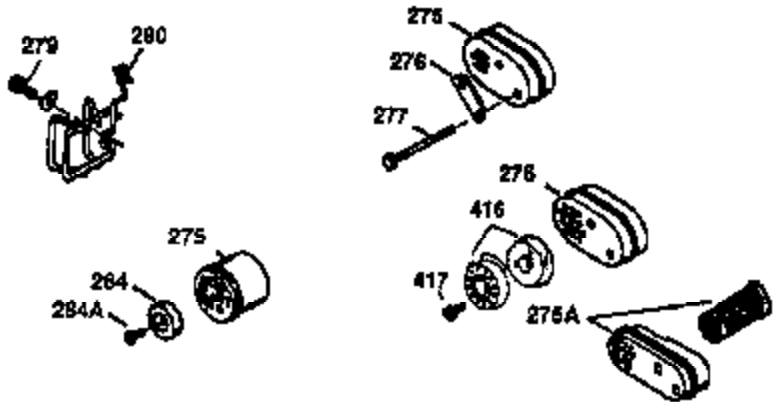

Ref #	Part Number	Qty	Description
19	35998	1	Extension Spring
69	35261	1	* Mounting Flange Gasket
70	30571C	1	Mounting Flange (Incl.72 thru 83,311)
90	611112	1	Flywheel
182	6201	2	Screw, 1/4-28 x 7/8"
185	31384A	1	Intake Pipe (Incl. 224)
186	36255	1	Governor Link
200	35999A	1	Control Bracket (Incl. 206)
209	30200	2	Screw, 10-24 x 9/16"
223	650451	2	Screw, 1/4-20 x 1"
238	650806	2	Screw, 10-32 x 5/8"
245	34340	1	Air Cleaner Filter
250	34341B	1	Air Cleaner Cover
275	35708	1	Muffler (Incl. 277)
277	650795	2	Screw, 1/4-20 x 2-1/4"