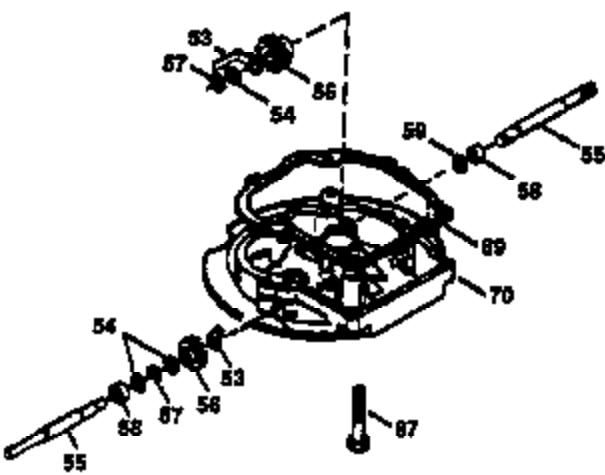

Ref #	Part Number	Qty	Description
19	35998	1	Extension Spring
69	35261	1	* Mounting Flange Gasket
70	30571C	1	Mounting Flange (Incl.72 thru 83,311)
90	611112	1	Flywheel
182	6201	2	Screw, 1/4-28 x 7/8"
185	31384A	1	Intake Pipe (Incl. 224)
186	36255	1	Governor Link
200	35999A	1	Control Bracket (Incl. 206)
209	30200	2	Screw, 10-24 x 9/16"
223	650451	2	Screw, 1/4-20 x 1"
238	650806	2	Screw, 10-32 x 5/8"
245	34340	1	Air Cleaner Filter
250	34341B	1	Air Cleaner Cover
275	35708	1	Muffler (Incl. 277)
277	650795	2	Screw, 1/4-20 x 2-1/4"