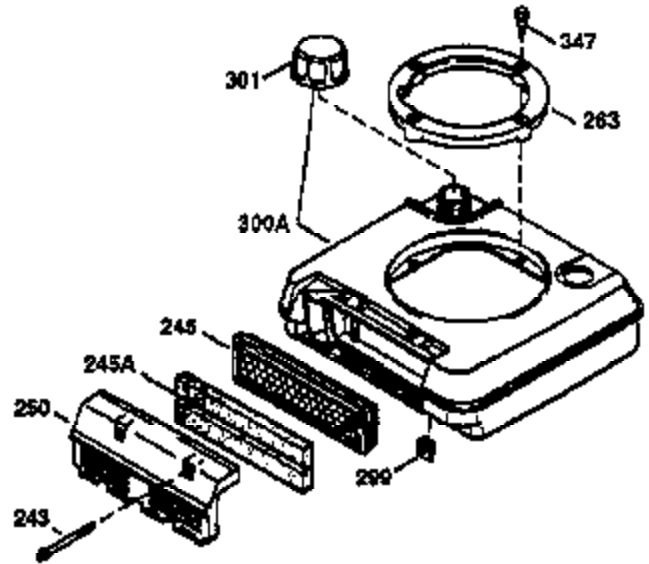

Ref #	Part Number	Qty	Description
238	650806	2	Screw, 10-32 x 5/8"
239	34338	1	* Air Cleaner Gasket
245	34340	1	Air Cleaner Filter
250	34341B	1	Air Cleaner Cover
260	35491	1	Blower Housing
287	650926	2	Screw, 8-32 x 21/64"
300	35586	1	Fuel Tank (Incl. 292 & 301)
301	36246	1	Fuel Cap
390	590737	1	Rewind Starter (NOTE: This engine could have been built with 590694 starter).