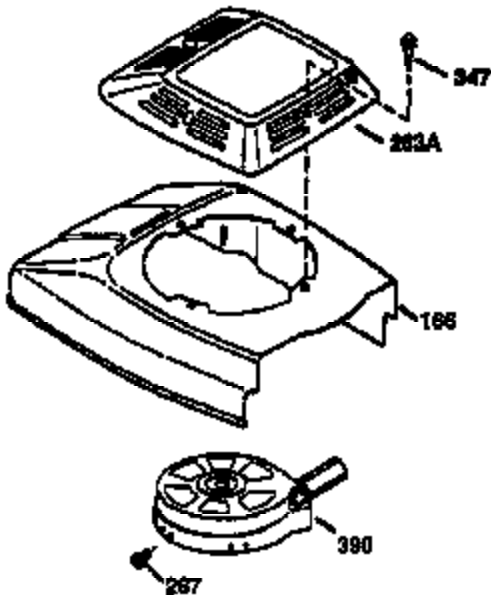

Ref #	Part Number	Qty	Description
238	650806	2	Screw, 10-32 x 5/8"
239	34338	1	* Air Cleaner Gasket
245	34340	1	Air Cleaner Filter
250	34341B	1	Air Cleaner Cover
260	35491	1	Blower Housing
287	650926	2	Screw, 8-32 x 21/64"
300	35586	1	Fuel Tank (Incl. 292 & 301)
301	36246	1	Fuel Cap
390	590737	1	Rewind Starter (NOTE: This engine could have been built with 590694 starter).