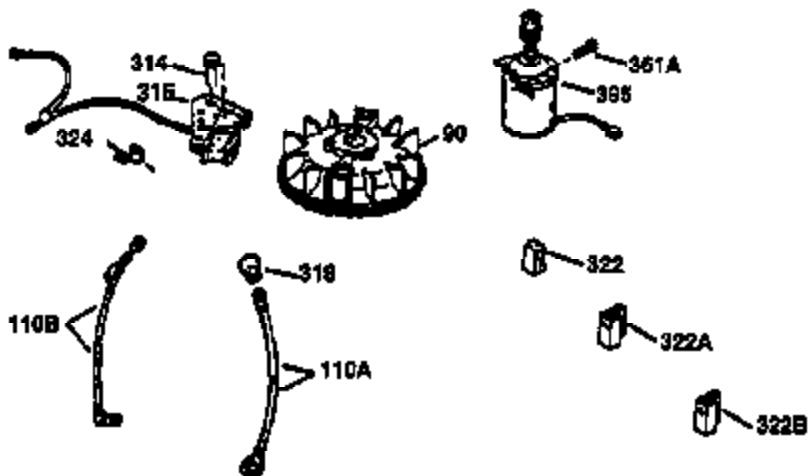

Ref #	Part Number	Qty	Description
19	35998	1	Extension Spring
69	35261	1	* Mounting Flange Gasket
70	30571C	1	Mounting Flange (Incl.72 thru 83,311)
90	611112	1	Flywheel
182	6201	2	Screw, 1/4-28 x 7/8"
185	31384A	1	Intake Pipe (Incl. 224)
186	36255	1	Governor Link
200	35999A	1	Control Bracket (Incl. 206)
209	30200	2	Screw, 10-24 x 9/16"
223	650451	2	Screw, 1/4-20 x 1"
238	650806	2	Screw, 10-32 x 5/8"
245	34340	1	Air Cleaner Filter
250	34341B	1	Air Cleaner Cover
275	35708	1	Muffler (Incl. 277)
277	650795	2	Screw, 1/4-20 x 2-1/4"