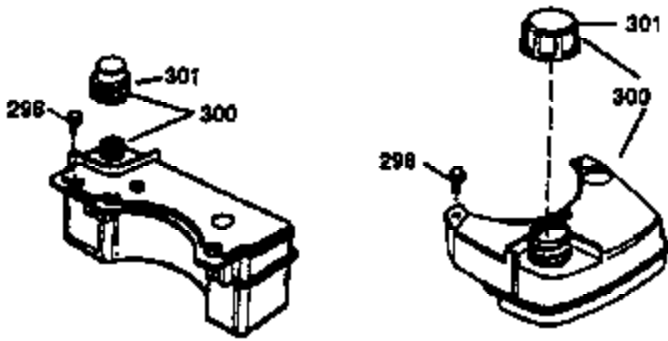

Ref #	Part Number	Qty	Description
238	650806	2	Screw, 10-32 x 5/8"
239	34338	1	* Air Cleaner Gasket
245	34340	1	Air Cleaner Filter
250	34341B	1	Air Cleaner Cover
260	35491	1	Blower Housing
287	650926	2	Screw, 8-32 x 21/64"
300	35586	1	Fuel Tank (Incl. 292 & 301)
301	36246	1	Fuel Cap
390	590737	1	Rewind Starter (NOTE: This engine could have been built with 590694 starter).