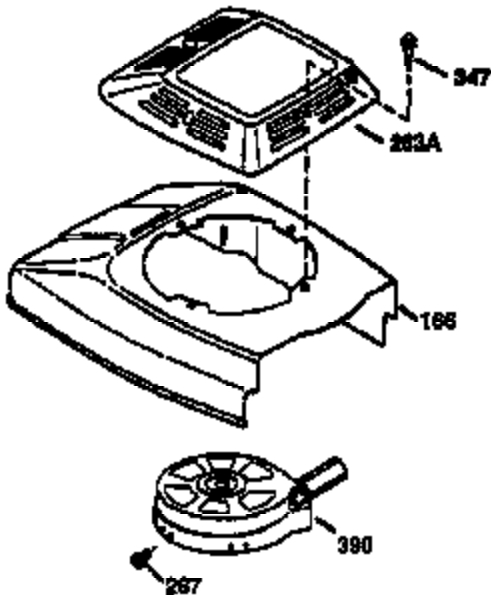

Ref #	Part Number	Qty	Description
238	650806	2	Screw, 10-32 x 5/8"
239	34338	1	* Air Cleaner Gasket
245	34340	1	Air Cleaner Filter
250	34341B	1	Air Cleaner Cover
260	35491	1	Blower Housing
287	650926	2	Screw, 8-32 x 21/64"
300	35586	1	Fuel Tank (Incl. 292 & 301)
301	36246	1	Fuel Cap
390	590737	1	Rewind Starter (NOTE: This engine could have been built with 590694 starter).
900			Replacement Engine NONE
900		1	Replacement S/B 750699B, order from 7 1-999