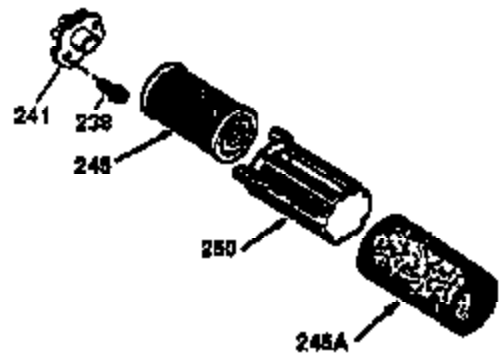

Ref #	Part Number	Qty	Description
19	36281	1	Throttle Spring
69	35261	1	* Mounting Flange Gasket
70	30571C	1	Mounting Flange (Incl.72 thru 83,311)
90	611112	1	Flywheel
182	6201	2	Screw, 1/4-28 x 7/8"
185	31384A	1	Intake Pipe (Incl. 224)
186	32653	1	Governor Link
216	33086	1	R.P.M. Adjusting Lever
223	650451	2	Screw, 1/4-20 x 1"
238	650806	2	Screw, 10-32 x 5/8"
245	34340	1	Air Cleaner Filter
250	34341B	1	Air Cleaner Cover
275	35708	1	Muffler (Incl. 277)
277	650795	2	Screw, 1/4-20 x 2-1/4"
900			Replacement Engine NONE
900		1	Replacement S/B 750699B, order from 7 1-999