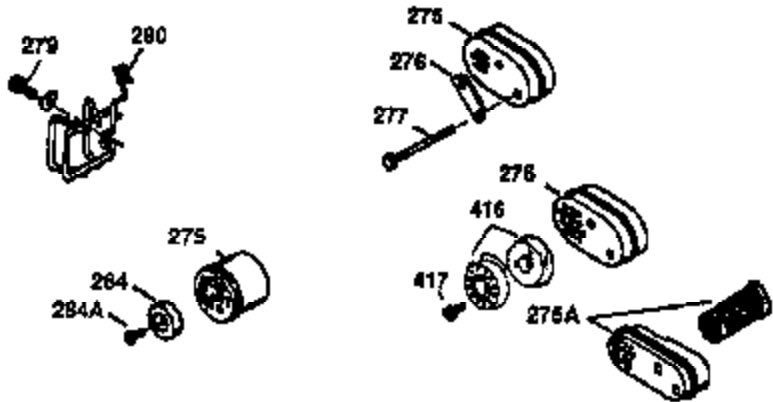

Ref #	Part Number	Qty	Description
19	36281	1	Throttle Spring
69	35261	1	* Mounting Flange Gasket
70	30571C	1	Mounting Flange (Incl.72 thru 83,311)
90	611112	1	Flywheel
182	6201	2	Screw, 1/4-28 x 7/8"
185	31384A	1	Intake Pipe (Incl. 224)
186	32653	1	Governor Link
216	33086	1	R.P.M. Adjusting Lever
223	650451	2	Screw, 1/4-20 x 1"
238	650806	2	Screw, 10-32 x 5/8"
245	34340	1	Air Cleaner Filter
250	34341B	1	Air Cleaner Cover
275	35708	1	Muffler (Incl. 277)
277	650795	2	Screw, 1/4-20 x 2-1/4"
900			Replacement Engine NONE
900		1	Replacement S/B 750699B, order from 7 1-999