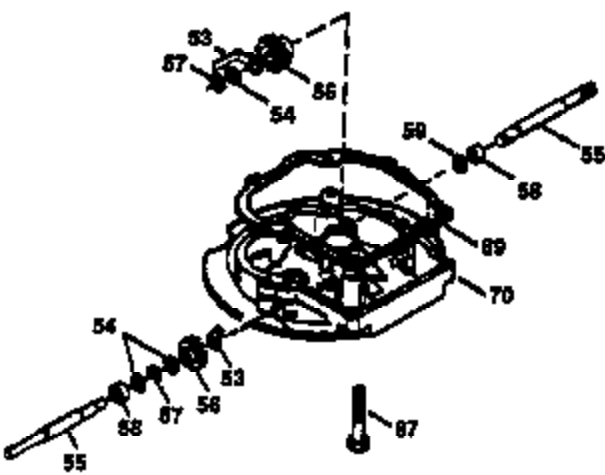

Ref #	Part Number	Qty	Description
19	36281	1	Throttle Spring
69	35261	1	* Mounting Flange Gasket
70	30571C	1	Mounting Flange (Incl.72 thru 83,311)
90	611112	1	Flywheel
182	6201	2	Screw, 1/4-28 x 7/8"
185	31384A	1	Intake Pipe (Incl. 224)
186	32653	1	Governor Link
216	33086	1	R.P.M. Adjusting Lever
223	650451	2	Screw, 1/4-20 x 1"
238	650806	2	Screw, 10-32 x 5/8"
245	34340	1	Air Cleaner Filter
250	34341B	1	Air Cleaner Cover
275	35708	1	Muffler (Incl. 277)
277	650795	2	Screw, 1/4-20 x 2-1/4"
900			Replacement Engine NONE
900		1	Replacement S/B 750699B, order from 7 1-999