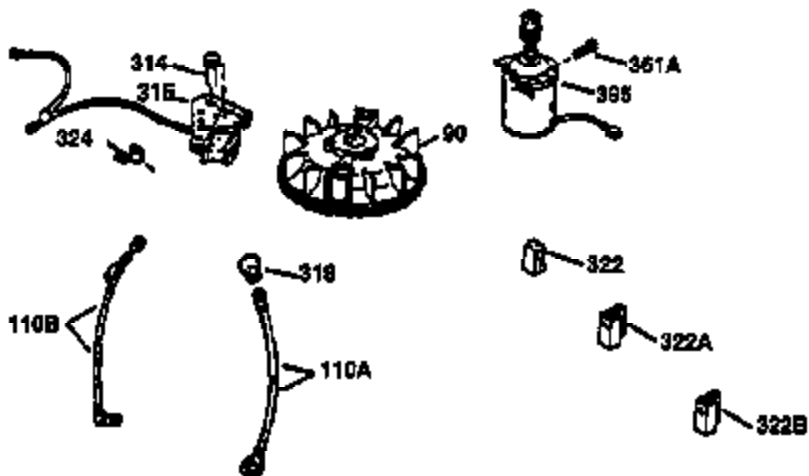

Ref #	Part Number	Qty	Description
19	36281	1	Throttle Spring
69	35261	1	* Mounting Flange Gasket
70	30571C	1	Mounting Flange (Incl.72 thru 83,311)
90	611112	1	Flywheel
182	6201	2	Screw, 1/4-28 x 7/8"
185	31384A	1	Intake Pipe (Incl. 224)
186	32653	1	Governor Link
216	33086	1	R.P.M. Adjusting Lever
223	650451	2	Screw, 1/4-20 x 1"
238	650806	2	Screw, 10-32 x 5/8"
245	34340	1	Air Cleaner Filter
250	34341B	1	Air Cleaner Cover
275	35708	1	Muffler (Incl. 277)
277	650795	2	Screw, 1/4-20 x 2-1/4"
900			Replacement Engine NONE
900		1	Replacement S/B 750699B, order from 7 1-999