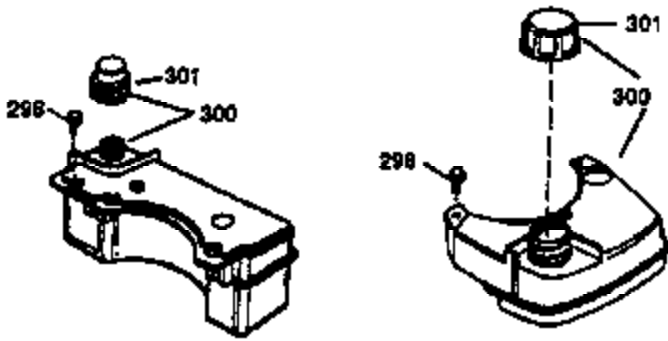

Ref #	Part Number	Qty	Description
238	650806	2	Screw, 10-32 x 5/8"
239	34338	1	* Air Cleaner Gasket
245	34340	1	Air Cleaner Filter
250	34341B	1	Air Cleaner Cover
260	35491	1	Blower Housing
287	650926	2	Screw, 8-32 x 21/64"
300	35586	1	Fuel Tank (Incl. 292 & 301)
301	36246	1	Fuel Cap
390	590737	1	Rewind Starter (NOTE: This engine could have been built with 590694 starter).
900			Replacement Engine NONE
900		1	Replacement S/B 750699B, order from 7 1-999