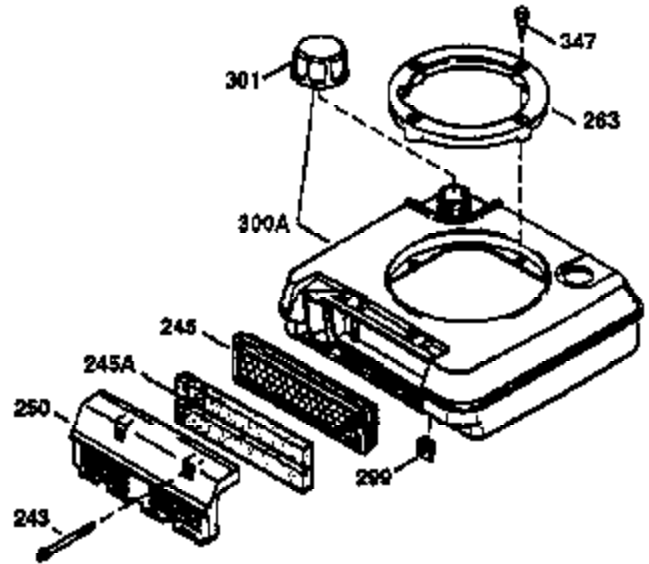

Ref #	Part Number	Qty	Description
238	650806	2	Screw, 10-32 x 5/8"
239	34338	1	* Air Cleaner Gasket
245	34340	1	Air Cleaner Filter
250	34341B	1	Air Cleaner Cover
260	35491	1	Blower Housing
287	650926	2	Screw, 8-32 x 21/64"
300	35586	1	Fuel Tank (Incl. 292 & 301)
301	36246	1	Fuel Cap
390	590737	1	Rewind Starter (NOTE: This engine could have been built with 590694 starter).
900			Replacement Engine NONE
900		1	Replacement S/B 750699B, order from 7 1-999