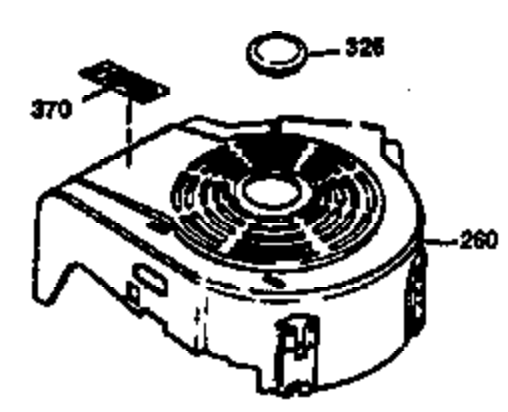

ILLUSTRATION SHOWS TYPICAL PARTS ONLY, ORDER BY PART NUMBER. PARTS NOT LISTED ARE SUPPLIED BY OEM.

Ref #	Part Number	Qty	Description
238	650806	2	Screw, 10-32 x 5/8"
239	34338	1	* Air Cleaner Gasket
245	37116	1	Air Cleaner Filter
245A	37117	1	Air Cleaner Filter
250	37118	1	Air Cleaner Cover
260	37139	1	Blower Housing
263	36214	1	Trim Ring
287	650926	2	Screw, 8-32 x 21/64"
300	35586	1	Fuel Tank (Incl. 292 & 301)
301	36246	1	Fuel Cap
390	590694	1	Rewind Starter (NOTE: This engine could have been built with 590737 starter).