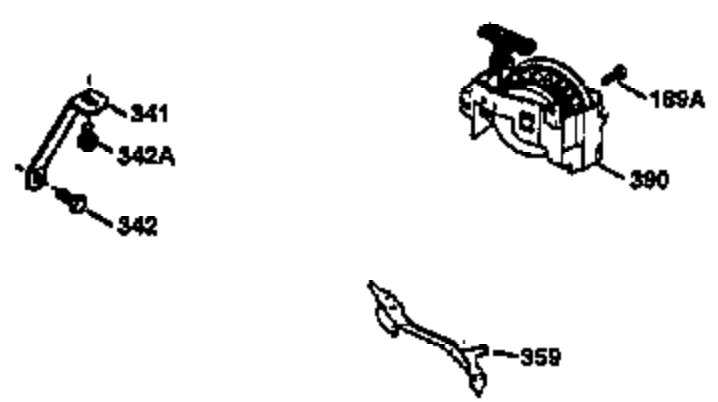

ILLUSTRATION SHOWS TYPICAL PARTS ONLY, ORDER BY PART NUMBER. PARTS NOT LISTED ARE SUPPLIED BY OEM.

Ref #	Part Number	Qty	Description
238	650806	2	Screw, 10-32 x 5/8"
239	34338	1	* Air Cleaner Gasket
245	37116	1	Air Cleaner Filter
245A	37117	1	Air Cleaner Filter
250	37118	1	Air Cleaner Cover
260	37139	1	Blower Housing
263	36214	1	Trim Ring
287	650926	2	Screw, 8-32 x 21/64"
300	35586	1	Fuel Tank (Incl. 292 & 301)
301	36246	1	Fuel Cap
390	590694	1	Rewind Starter (NOTE: This engine could have been built with 590737 starter).