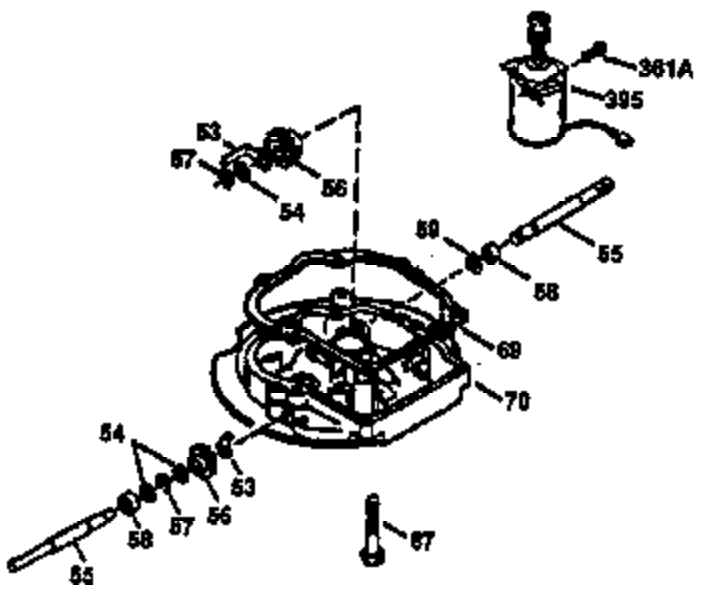

ILLUSTRATION SHOWS TYPICAL PARTS ONLY. ORDER BY PART NUMBER. PARTS NOT LISTED ARE SUPPLIED BY OEM.

Ref #	Part Number	Qty	Description
19	35998	1	Extension Spring
69	35261	1	* Mounting Flange Gasket
70	35651E	1	Mounting Flange (Incl. 72 thru 83)
90	611112	1	Flywheel
182	6201	2	Screw, 1/4-28 x 7/8"
185	36544	1	Intake Pipe
186	36255	1	Governor Link
200	35999	1	Control Bracket
209	30200	2	Screw, 10-24 x 9/16"
223	650451	2	Screw, 1/4-20 x 1"
238	650806	2	Screw, 10-32 x 5/8"
245	37116	1	Air Cleaner Filter
245A	37117	1	Air Cleaner Filter
250	37118	1	Air Cleaner Cover
275	35708	1	Muffler (Incl. 277)
277	650795	2	Screw, 1/4-20 x 2-1/4"