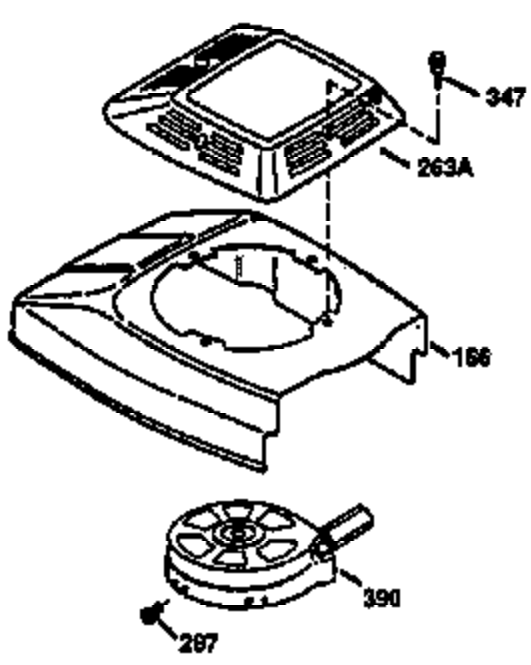

ILLUSTRATION SHOWS TYPICAL PARTS ONLY, ORDER BY PART NUMBER. PARTS NOT LISTED ARE SUPPLIED BY OEM.

Ref #	Part Number	Qty	Description
238	650806	2	Screw, 10-32 x 5/8"
239	34338	1	* Air Cleaner Gasket
245	37116	1	Air Cleaner Filter
245A	37117	1	Air Cleaner Filter
250	37118	1	Air Cleaner Cover
260	37139	1	Blower Housing
263	36214	1	Trim Ring
287	650926	2	Screw, 8-32 x 21/64"
300	35586	1	Fuel Tank (Incl. 292 & 301)
301	36246	1	Fuel Cap
390	590694	1	Rewind Starter (NOTE: This engine could have been built with 590737 starter).