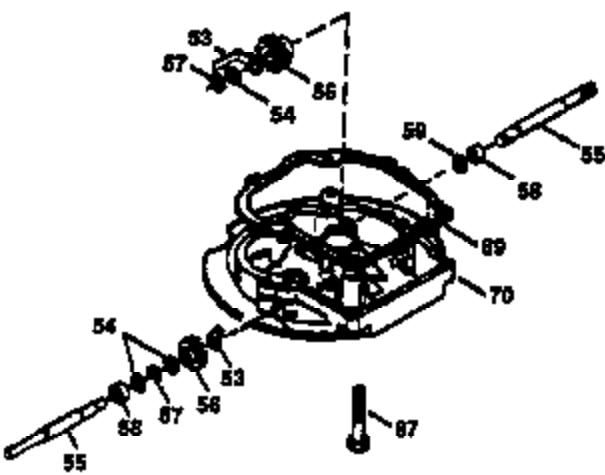

Ref #	Part Number	Qty	Description
19	36281	1	Extension Spring
69	37130	1	* Mounting Flange Gasket
70	35651E	1	Mounting Flange (Incl. 72 thru 83,306)
90	611112	1	Flywheel
182	6201	2	Screw, 1/4-28 x 7/8"
185	36544	1	Intake Pipe
186	34337	1	Governor Link
200	33131A	1	Control Bracket (Incl. 202 thru 206)
209	30200	2	Screw, 10-24 x 9/16"
223	650451	2	Screw, 1/4-20 x 1"
238	650806	2	Screw, 10-32 x 5/8"
245	37116	1	Air Cleaner Filter
245A	37117	1	Air Cleaner Filter
250	37118	1	Air Cleaner Cover
275	36473A	1	Muffler (Incl. 277)
277	650988	2	Screw, 1/4-20 x 2-5/16"
416	36085	1	Spark Arrestor Kit (Incl. 417)(Optional)
417	650821	1	Screw, 10-32 x 1/2" (Optional)