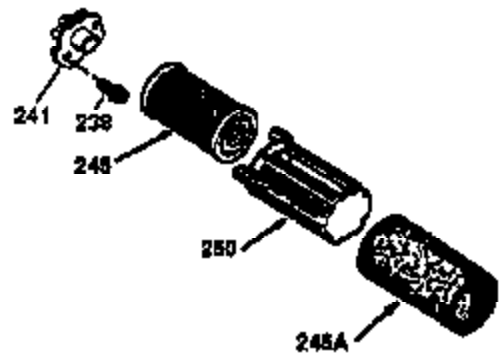

Ref #	Part Number	Qty	Description
19	36281	1	Extension Spring
69	37130	1	* Mounting Flange Gasket
70	35651E	1	Mounting Flange (Incl. 72 thru 83,306)
90	611112	1	Flywheel
182	6201	2	Screw, 1/4-28 x 7/8"
185	36544	1	Intake Pipe
186	34337	1	Governor Link
200	33131A	1	Control Bracket (Incl. 202 thru 206)
209	30200	2	Screw, 10-24 x 9/16"
223	650451	2	Screw, 1/4-20 x 1"
238	650806	2	Screw, 10-32 x 5/8"
245	37116	1	Air Cleaner Filter
245A	37117	1	Air Cleaner Filter
250	37118	1	Air Cleaner Cover
275	36473A	1	Muffler (Incl. 277)
277	650988	2	Screw, 1/4-20 x 2-5/16"
416	36085	1	Spark Arrestor Kit (Incl. 417)(Optional)
417	650821	1	Screw, 10-32 x 1/2" (Optional)