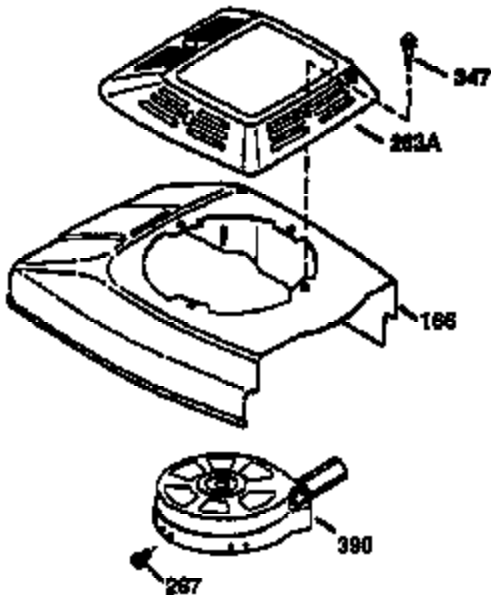

Ref #	Part Number	Qty	Description
182	6201	2	Screw, 1/4-28 x 7/8"
184	26756	1	* Carburetor To Intake Pipe Gasket
185	36544	1	Intake Pipe
186	32653	1	Governor Link
189	650839	2	Screw, 1/4-20 x 3/8"
191	36559	1	S.E. Brack Bracket (Incl. 195)
195	610973	1	Terminal
207	34336	1	Throttle Link
223	650451	2	Screw, 1/4-20 x 1"
224	34690A	1	* Intake Pipe Gasket
238	650806	2	Screw, 10-32 x 5/8"
239	34338	1	* Air Cleaner Gasket
240	37115	1	Air Cleaner Body
245A	37117	1	Air Cleaner Filter
245	37116	1	Air Cleaner Filter
250	37118	1	Air Cleaner Cover
260	37139	1	Blower Housing
261	30200	2	Screw, 10-24 x 9/16"
262	650831	2	Screw, 1/4-20 x 1/2"
275	35708	1	Muffler (Incl. 277)
277	650795	2	Screw, 1/4-20 x 2-1/4"
285	35000A	1	Starter Cup
287	650926	2	Screw, 8-32 x 21/64"
290	34357	1	Fuel Line
292	26460	2	Fuel Line Clamp
300	35586	1	Fuel Tank (Incl. 292 & 301)
301	36246	1	Fuel Cap
305	35577	1	Oil Fill Tube
306	36996	1	* "O"-Ring
307	35499	1	"O"-Ring
309	650562	1	Screw, 10-32 x 1/2"
310	35578	1	Dipstick
313	34080	1	Spacer
370D	36534	1	Caution Decal
370A	36261	1	Lubrication Decal
370C	37199	1	Primer Decal
370K	36695	1	Starter Decal
380	632733	1	Carburetor (Incl. 184)
390	590694	1	Rewind Starter (NOTE: This engine could have been built with 590737 starter).
400	36475B	1	* Gasket Set (Incl. items marked PK in notes) Incl. part #'s 26756 (1), 27234A (1), 33735 (1), 34338 (1), 34690A (1), 35261 (1), 36437 (1), 36832 (1), 36996 (1), 37130 (1)
420	730225	1	SAE 30 4-Cycle Engine Oil (1 Quart)