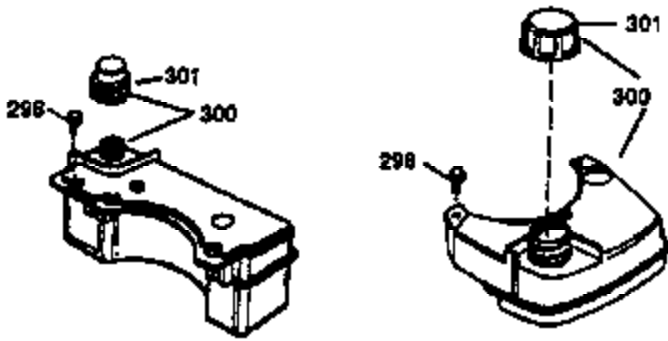

Ref #	Part Number	Qty	Description
238	650806	2	Screw, 10-32 x 5/8"
239	34338	1	* Air Cleaner Gasket
245	37116	1	Air Cleaner Filter
245A	37117	1	Air Cleaner Filter
250	37118	1	Air Cleaner Cover
260	37139	1	Blower Housing
263	36214	1	Trim Ring
287	650926	2	Screw, 8-32 x 21/64"
300	35586	1	Fuel Tank (Incl. 292 & 301)
301	36246	1	Fuel Cap
390	590694	1	Rewind Starter (NOTE: This engine could have been built with 590737 starter).