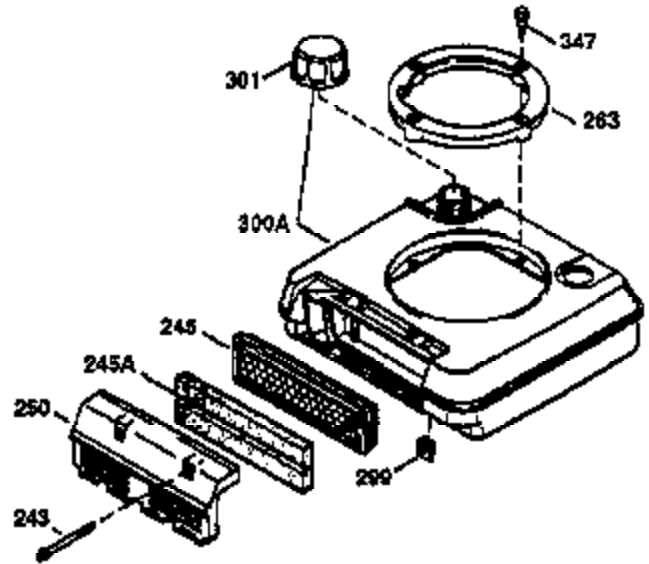

Ref #	Part Number	Qty	Description
182	6201	2	Screw, 1/4-28 x 7/8"
184	26756	1	* Carburetor To Intake Pipe Gasket
185	36544	1	Intake Pipe
186	32653	1	Governor Link
189	650839	2	Screw, 1/4-20 x 3/8"
191	36559	1	S.E. Brack Bracket (Incl. 195)
195	610973	1	Terminal
207	34336	1	Throttle Link
223	650451	2	Screw, 1/4-20 x 1"
224	34690A	1	* Intake Pipe Gasket
238	650806	2	Screw, 10-32 x 5/8"
239	34338	1	* Air Cleaner Gasket
240	37115	1	Air Cleaner Body
245A	37117	1	Air Cleaner Filter
245	37116	1	Air Cleaner Filter
250	37118	1	Air Cleaner Cover
260	37139	1	Blower Housing
261	30200	2	Screw, 10-24 x 9/16"
262	650831	2	Screw, 1/4-20 x 1/2"
275	35708	1	Muffler (Incl. 277)
277	650795	2	Screw, 1/4-20 x 2-1/4"
285	35000A	1	Starter Cup
287	650926	2	Screw, 8-32 x 21/64"
290	34357	1	Fuel Line
292	26460	2	Fuel Line Clamp
300	35586	1	Fuel Tank (Incl. 292 & 301)
301	36246	1	Fuel Cap
305	35577	1	Oil Fill Tube
306	36996	1	* "O"-Ring
307	35499	1	"O"-Ring
309	650562	1	Screw, 10-32 x 1/2"
310	35578	1	Dipstick
313	34080	1	Spacer
370D	36534	1	Caution Decal
370A	36261	1	Lubrication Decal
370C	37199	1	Primer Decal
370K	36695	1	Starter Decal
380	632733	1	Carburetor (Incl. 184)
390	590694	1	Rewind Starter (NOTE: This engine could have been built with 590737 starter).
400	36475B	1	* Gasket Set (Incl. items marked PK in notes) Incl. part #'s 26756 (1), 27234A (1), 33735 (1), 34338 (1), 34690A (1), 35261 (1), 36437 (1), 36832 (1), 36996 (1), 37130 (1)
420	730225	1	SAE 30 4-Cycle Engine Oil (1 Quart)