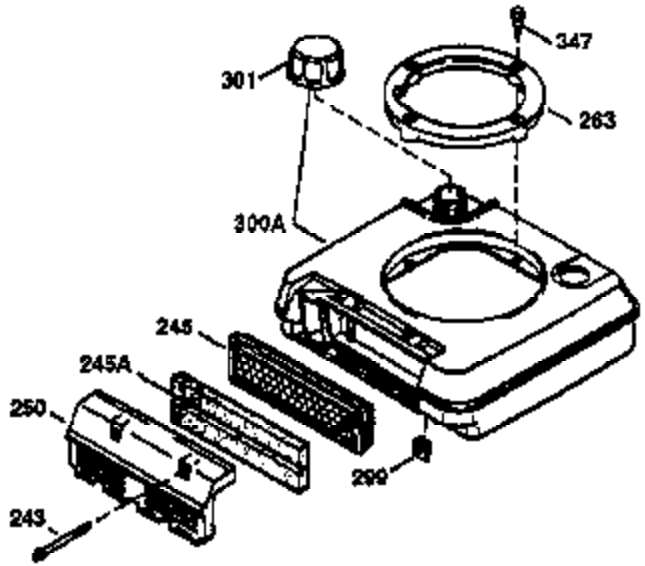

Ref #	Part Number	Qty	Description
189A	650765	1	Screw, 10-32 x 1/2"
238	650932	2	Screw, 10-32 x 49/64"
239	34338	1	* Air Cleaner Gasket
245	35066	1	Air Cleaner Filter
250	35986	1	Air Cleaner Cover
260	36840	1	Blower Housing
287	650926	2	Screw, 8-32 x 21/64"
300	35586	1	Fuel Tank (Incl. 292 & 301)
301	36246	1	Fuel Cap
359	36773	1	Starter Guard
390	590732	1	Rewind Starter (NOTE: This engine could have been built with 590738 starter).