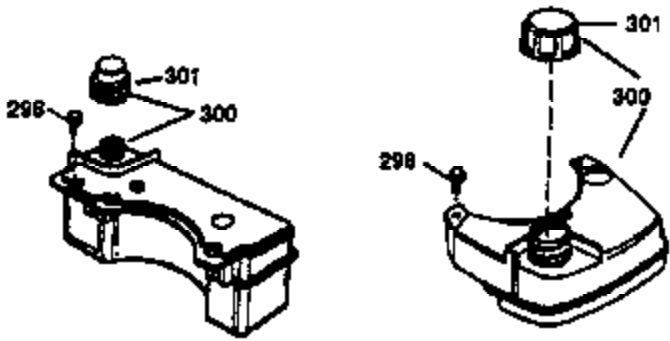

Ref #	Part Number	Qty	Description
189A	650765	1	Screw, 10-32 x 1/2"
238	650932	2	Screw, 10-32 x 49/64"
239	34338	1	* Air Cleaner Gasket
245	35066	1	Air Cleaner Filter
250	35986	1	Air Cleaner Cover
260	36840	1	Blower Housing
287	650926	2	Screw, 8-32 x 21/64"
300	35586	1	Fuel Tank (Incl. 292 & 301)
301	36246	1	Fuel Cap
359	36773	1	Starter Guard
390	590732	1	Rewind Starter (NOTE: This engine could have been built with 590738 starter).