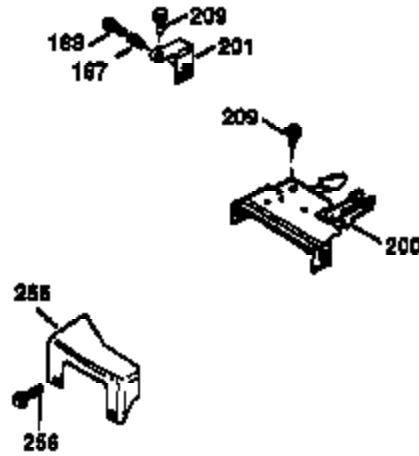

Ref #	Part Number	Qty	Description
19	36281	1	Extension Spring
69	35261	1	* Mounting Flange Gasket
70	35651E	1	Mounting Flange (Incl. 72 thru 83,306)
90	611112	1	Flywheel
182	6201	2	Screw, 1/4-28 x 7/8"
185	36544	1	Intake Pipe
186	34337	1	Governor Link
200	33131A	1	Control Bracket (Incl. 202 thru 206)
209	30200	2	Screw, 10-24 x 9/16"
223	650451	2	Screw, 1/4-20 x 1"
238	650806	2	Screw, 10-32 x 5/8"
245	34340	1	Air Cleaner Filter
250	34341B	1	Air Cleaner Cover
275	35708	1	Muffler (Incl. 277)
277	650795	2	Screw, 1/4-20 x 2-1/4"