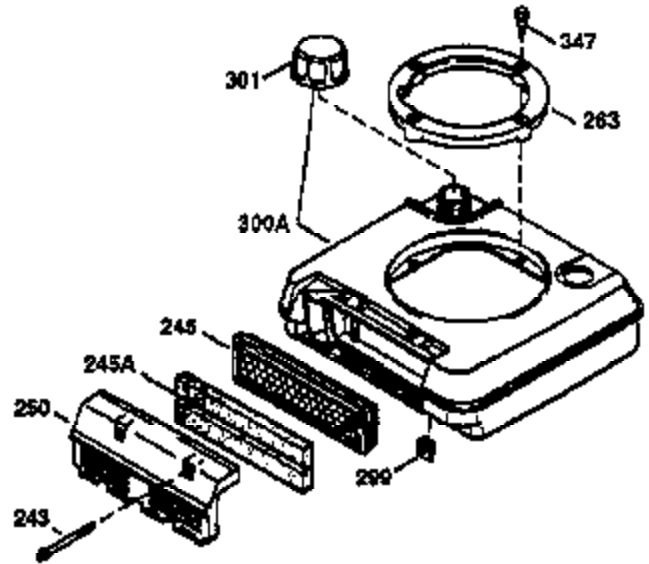

Ref #	Part Number	Qty	Description
189A	650356	2	Screw, Torx T-30, 1/4-20 x 3/8"
238	650806	2	Screw, 10-32 x 5/8"
239	34338	1	* Air Cleaner Gasket
245	34340	1	Air Cleaner Filter
250	34341B	1	Air Cleaner Cover
260	36612	1	Blower Housing
287	650926	2	Screw, 8-32 x 21/64"
300	35586	1	Fuel Tank (Incl. 292 & 301)
301	36246	1	Fuel Cap
359	37081	1	Starter Guard
390	590732	1	Rewind Starter (NOTE: This engine could have been built with 590738 starter).