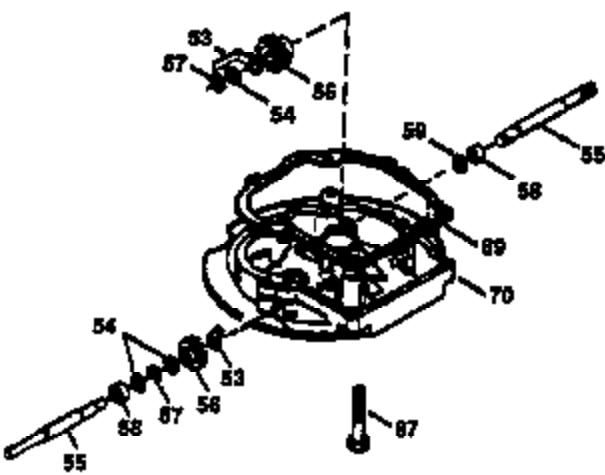

Ref #	Part Number	Qty	Description
19	36281	1	Extension Spring
69	35261	1	* Mounting Flange Gasket
70	35651E	1	Mounting Flange (Incl. 72 thru 83,306)
90	611112	1	Flywheel
182	6201	2	Screw, 1/4-28 x 7/8"
185	36544	1	Intake Pipe
186	34337	1	Governor Link
200	33131A	1	Control Bracket (Incl. 202 thru 206)
209	30200	2	Screw, 10-24 x 9/16"
223	650451	2	Screw, 1/4-20 x 1"
238	650806	2	Screw, 10-32 x 5/8"
245	34340	1	Air Cleaner Filter
250	34341B	1	Air Cleaner Cover
275	35708	1	Muffler (Incl. 277)
277	650795	2	Screw, 1/4-20 x 2-1/4"