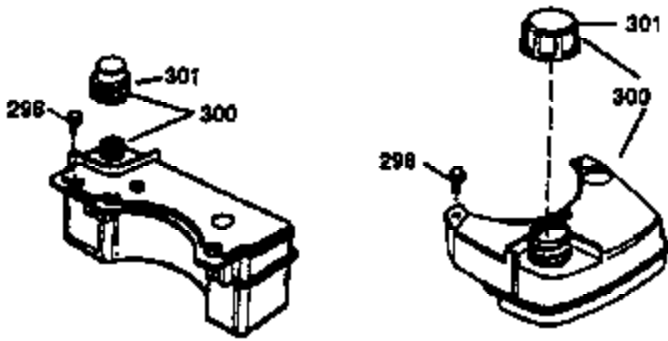

Ref #	Part Number	Qty	Description
189A	650356	2	Screw, Torx T-30, 1/4-20 x 3/8"
238	650806	2	Screw, 10-32 x 5/8"
239	34338	1	* Air Cleaner Gasket
245	34340	1	Air Cleaner Filter
250	34341B	1	Air Cleaner Cover
260	36612	1	Blower Housing
287	650926	2	Screw, 8-32 x 21/64"
300	35586	1	Fuel Tank (Incl. 292 & 301)
301	36246	1	Fuel Cap
359	37081	1	Starter Guard
390	590732	1	Rewind Starter (NOTE: This engine could have been built with 590738 starter).