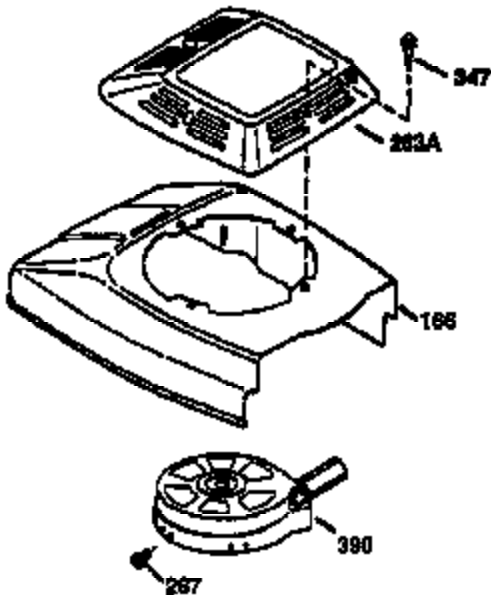

Ref #	Part Number	Qty	Description
189A	650356	2	Screw, Torx T-30, 1/4-20 x 3/8"
238	650806	2	Screw, 10-32 x 5/8"
239	34338	1	* Air Cleaner Gasket
245	34340	1	Air Cleaner Filter
250	34341B	1	Air Cleaner Cover
260	36612	1	Blower Housing
287	650926	2	Screw, 8-32 x 21/64"
300	35586	1	Fuel Tank (Incl. 292 & 301)
301	36246	1	Fuel Cap
359	37081	1	Starter Guard
390	590732	1	Rewind Starter (NOTE: This engine could have been built with 590738 starter).