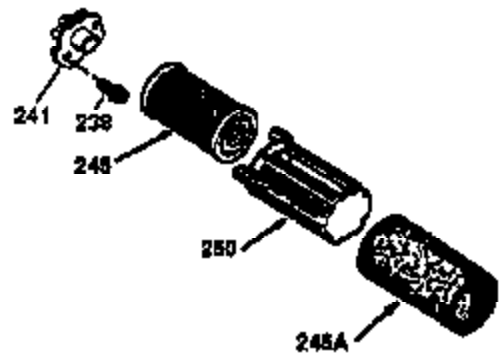

Ref #	Part Number	Qty	Description
19	36281	1	Extension Spring
69	35261	1	* Mounting Flange Gasket
70	35651E	1	Mounting Flange (Incl. 72 thru 83,306)
90	611112	1	Flywheel
182	6201	2	Screw, 1/4-28 x 7/8"
185	36544	1	Intake Pipe
186	34337	1	Governor Link
200	33131A	1	Control Bracket (Incl. 202 thru 206)
209	30200	2	Screw, 10-24 x 9/16"
223	650451	2	Screw, 1/4-20 x 1"
238	650806	2	Screw, 10-32 x 5/8"
245	34340	1	Air Cleaner Filter
250	34341B	1	Air Cleaner Cover
275	35708	1	Muffler (Incl. 277)
277	650795	2	Screw, 1/4-20 x 2-1/4"