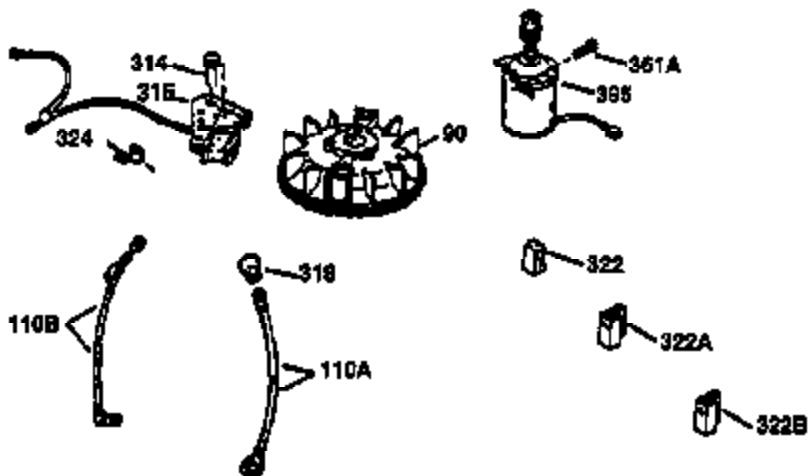

Ref #	Part Number	Qty	Description
19	36281	1	Extension Spring
69	35261	1	* Mounting Flange Gasket
70	35651E	1	Mounting Flange (Incl. 72 thru 83,306)
90	611112	1	Flywheel
182	6201	2	Screw, 1/4-28 x 7/8"
185	36544	1	Intake Pipe
186	34337	1	Governor Link
200	33131A	1	Control Bracket (Incl. 202 thru 206)
209	30200	2	Screw, 10-24 x 9/16"
223	650451	2	Screw, 1/4-20 x 1"
238	650806	2	Screw, 10-32 x 5/8"
245	34340	1	Air Cleaner Filter
250	34341B	1	Air Cleaner Cover
275	35708	1	Muffler (Incl. 277)
277	650795	2	Screw, 1/4-20 x 2-1/4"