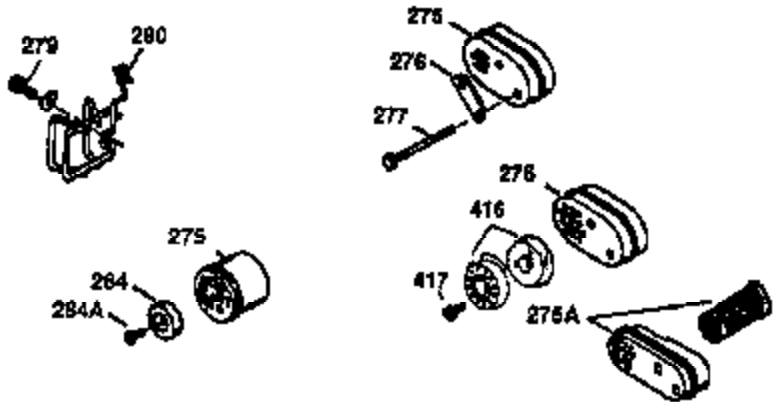

Ref #	Part Number	Qty	Description
19	36281	1	Extension Spring
69	35261	1	* Mounting Flange Gasket
70	35651E	1	Mounting Flange (Incl. 72 thru 83,306)
90	611112	1	Flywheel
182	6201	2	Screw, 1/4-28 x 7/8"
185	36544	1	Intake Pipe
186	34337	1	Governor Link
200	33131A	1	Control Bracket (Incl. 202 thru 206)
209	30200	2	Screw, 10-24 x 9/16"
223	650451	2	Screw, 1/4-20 x 1"
238	650806	2	Screw, 10-32 x 5/8"
245	34340	1	Air Cleaner Filter
250	34341B	1	Air Cleaner Cover
275	35708	1	Muffler (Incl. 277)
277	650795	2	Screw, 1/4-20 x 2-1/4"