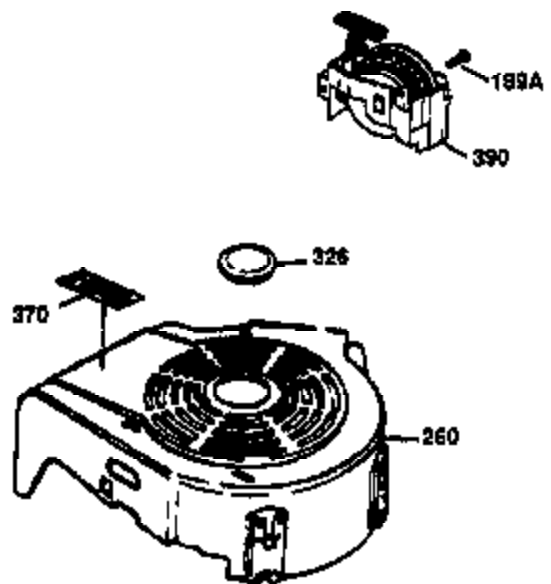

| Ref # | Part Number | Qty | Description |
|-------|-------------|-----|--|
| 169 | 27234A | 1 | * Valve Cover Gasket |
| 172 | 32755 | 1 | Valve Cover |
| 174A | 651024 | 1 | Stud |
| 174 | 30200 | 1 | Screw, 10-24 x 9/16" |
| 178 | 29752 | 2 | Nut & Lock Washer, 1/4-28 |
| 179 | 30593 | 1 | Retainer Clip |
| 182 | 6201 | 2 | Screw, 1/4-28 x 7/8" |
| 184 | 26756 | 1 | * Carburetor To Intake Pipe Gasket |
| 185 | 36544 | 1 | Intake Pipe |
| 186 | 34337 | 1 | Governor Link |
| 200 | 33205A | 1 | Control Bracket (Incl. 202 thru 206) |
| 202 | 36482 | 1 | Compression Spring |
| 203 | 31342 | 1 | Compression Spring |
| 204 | 651029 | 1 | Screw, Torx T-10, 5-40 x 7/16" |
| 205 | 651019 | 1 | Screw, Torx T-10, 6-32 x 41/64" |
| 206 | 610973 | 1 | Terminal |
| 207 | 34336 | 1 | Throttle Link |
| 209 | 30200 | 2 | Screw, 10-24 x 9/16" |
| 215 | 32410 | 1 | Control Knob |
| 223 | 650451 | 2 | Screw, 1/4-20 x 1" |
| 224 | 34690A | 1 | * Intake Pipe Gasket |
| 238 | 650932 | 2 | Screw, 10-32 x 49/64" |
| 239 | 34338 | 1 | * Air Cleaner Gasket |
| 245 | 35066 | 1 | Air Cleaner Filter |
| 250 | 35986 | 1 | Air Cleaner Cover |
| 260 | 36749 | 1 | Blower Housing |
| 261 | 30200 | 2 | Screw, 10-24 x 9/16" |
| 262 | 650831 | 2 | Screw, 1/4-20 x 1/2" |
| 275 | 36473 | 1 | Muffler (Incl. 277) |
| 277 | 650988 | 2 | Screw, 1/4-20 x 2-5/16" |
| 279A | 30200 | 1 | Screw, 10-24 x 9/16" |
| 285 | 35000A | 1 | Starter Cup |
| 287 | 650926 | 2 | Screw, 8-32 x 21/64" |
| 290 | 34357 | 1 | Fuel Line |
| 292 | 26460 | 2 | Fuel Line Clamp |
| 300 | 35586 | 1 | Fuel Tank (Incl. 292 & 301) |
| 301 | 36246 | 1 | Fuel Cap |
| 311 | 27625 | 1 | Oil Fill Plug |
| 313 | 34080 | 1 | Spacer |
| 370B | 35169 | 1 | Control Decal |
| 370A | 36261 | 1 | Lubrication Decal |
| 370K | 36695 | 1 | Starter Decal |
| 370D | 36534 | 1 | Caution Decal |
| 370C | 37199 | 1 | Primer Decal |
| 380 | 632670 | 1 | Carburetor (Incl. 184) |
| 390 | 590732 | 1 | Rewind Starter (NOTE: This engine could have been built with 590738 starter). |
| 400 | 36475B | 1 | * Gasket Set (Incl. items marked PK in notes) Incl. part #'s 26756 (1), 27234A (1), 33735 (1), 34338 (1), 34690A (1), 36437 (1), 36832 (1), 36996 (1), 37130 (1) |
| 420 | 730225 | 1 | SAE 30 4-Cycle Engine Oil (1 Quart) |