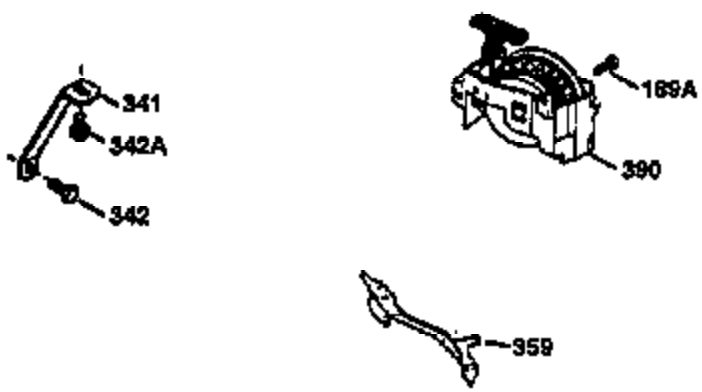

ILLUSTRATION SHOWS TYPICAL PARTS ONLY, ORDER BY PART NUMBER. PARTS NOT LISTED ARE SUPPLIED BY OEM.

Ref #	Part Number	Qty	Description
238	650806	2	Screw, 10-32 x 5/8"
239	34338	1	* Air Cleaner Gasket
245	34340	1	Air Cleaner Filter
250	36213	1	Air Cleaner Cover
260	36570	1	Blower Housing
287	650926	2	Screw, 8-32 x 21/64"
300	35586	1	Fuel Tank (Incl. 292 & 301)
301	35355	1	Fuel Cap
390	590694	1	Rewind Starter (NOTE: This engine could have been built with 590737 starter).