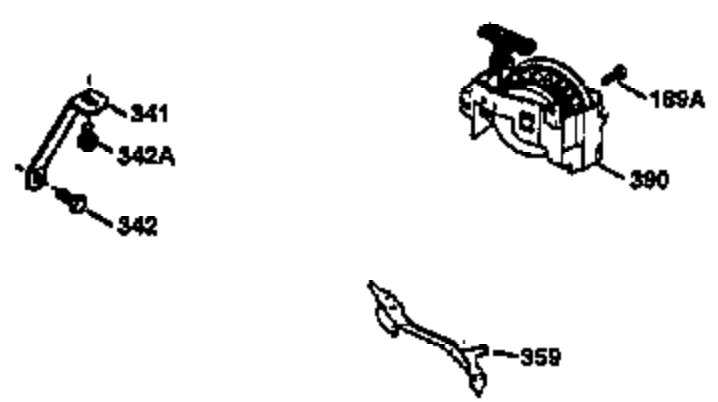

ILLUSTRATION SHOWS TYPICAL PARTS ONLY, ORDER BY PART NUMBER. PARTS NOT LISTED ARE SUPPLIED BY OEM.

Ref #	Part Number	Qty	Description
238	650932	2	Screw, 10-32 x 49/64"
239	34338	1	* Air Cleaner Gasket
245	35066	1	Air Cleaner Filter
250	35986	1	Air Cleaner Cover
260	36749	1	Blower Housing
263	36214	1	Trim Ring
287	650926	2	Screw, 8-32 x 21/64"
300	35586	1	Fuel Tank (Incl. 292 & 301)
301	36246	1	Fuel Cap
390	590694	1	Rewind Starter (NOTE: This engine could have been built with 590737 starter).