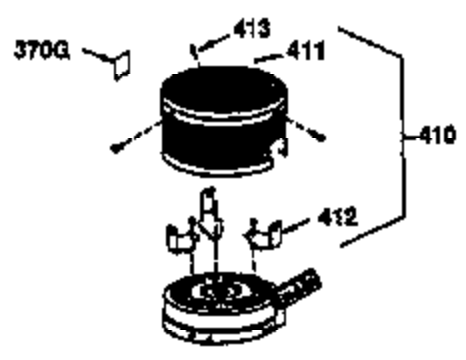

ILLUSTRATION SHOWS TYPICAL PARTS ONLY. ORDER BY PART NUMBER. PARTS NOT LISTED ARE SUPPLIED BY OEM.

Ref #	Part Number	Qty	Description
19	35998	1	Extension Spring
69	35261	1	* Mounting Flange Gasket
70	30571C	1	Mounting Flange (Incl.72 thru 83,311)
90	611112	1	Flywheel
182	6201	2	Screw, 1/4-28 x 7/8"
185	31384A	1	Intake Pipe (Incl. 224)
186	36255	1	Governor Link
200	35999	1	Control Bracket
209	30200	2	Screw, 10-24 x 9/16"
223	650451	2	Screw, 1/4-20 x 1"
238	650806	2	Screw, 10-32 x 5/8"
245	34340	1	Air Cleaner Filter
250	34341B	1	Air Cleaner Cover
275	36473	1	Muffler (Incl. 277)
277	650988	2	Screw, 1/4-20 x 2-5/16"
416	36085	1	Spark Arrestor Kit (Incl. 417)(Optional)
417	650760	1	Screw, 8-32 x 3/8" (Optional)