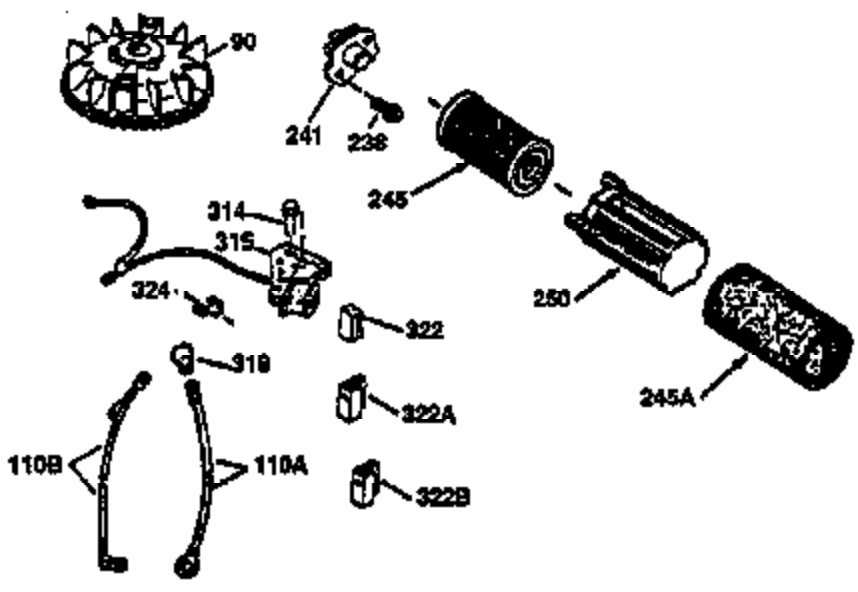

ILLUSTRATION SHOWS TYPICAL PARTS ONLY. ORDER BY PART NUMBER. PARTS NOT LISTED ARE SUPPLIED BY OEM.

Ref #	Part Number	Qty	Description
19	35998	1	Extension Spring
69	35261	1	* Mounting Flange Gasket
70	30571C	1	Mounting Flange (Incl.72 thru 83,311)
90	611112	1	Flywheel
182	6201	2	Screw, 1/4-28 x 7/8"
185	31384A	1	Intake Pipe (Incl. 224)
186	36255	1	Governor Link
200	35999	1	Control Bracket
209	30200	2	Screw, 10-24 x 9/16"
223	650451	2	Screw, 1/4-20 x 1"
238	650806	2	Screw, 10-32 x 5/8"
245	34340	1	Air Cleaner Filter
250	34341B	1	Air Cleaner Cover
275	36473	1	Muffler (Incl. 277)
277	650988	2	Screw, 1/4-20 x 2-5/16"
416	36085	1	Spark Arrestor Kit (Incl. 417)(Optional)
417	650760	1	Screw, 8-32 x 3/8" (Optional)