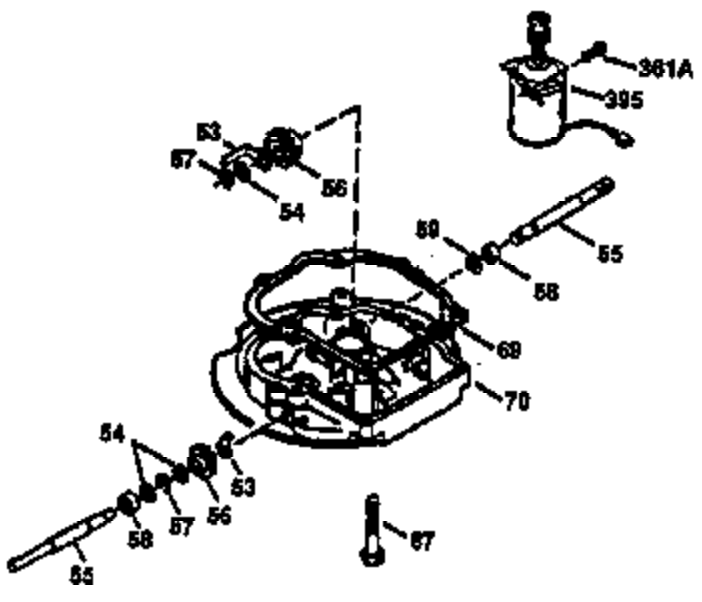

ILLUSTRATION SHOWS TYPICAL PARTS ONLY. ORDER BY PART NUMBER. PARTS NOT LISTED ARE SUPPLIED BY OEM.

Ref #	Part Number	Qty	Description
19	35998	1	Extension Spring
69	35261	1	* Mounting Flange Gasket
70	30571C	1	Mounting Flange (Incl.72 thru 83,311)
90	611112	1	Flywheel
182	6201	2	Screw, 1/4-28 x 7/8"
185	31384A	1	Intake Pipe (Incl. 224)
186	36255	1	Governor Link
200	35999	1	Control Bracket
209	30200	2	Screw, 10-24 x 9/16"
223	650451	2	Screw, 1/4-20 x 1"
238	650806	2	Screw, 10-32 x 5/8"
245	34340	1	Air Cleaner Filter
250	34341B	1	Air Cleaner Cover
275	36473	1	Muffler (Incl. 277)
277	650988	2	Screw, 1/4-20 x 2-5/16"
416	36085	1	Spark Arrestor Kit (Incl. 417)(Optional)
417	650760	1	Screw, 8-32 x 3/8" (Optional)