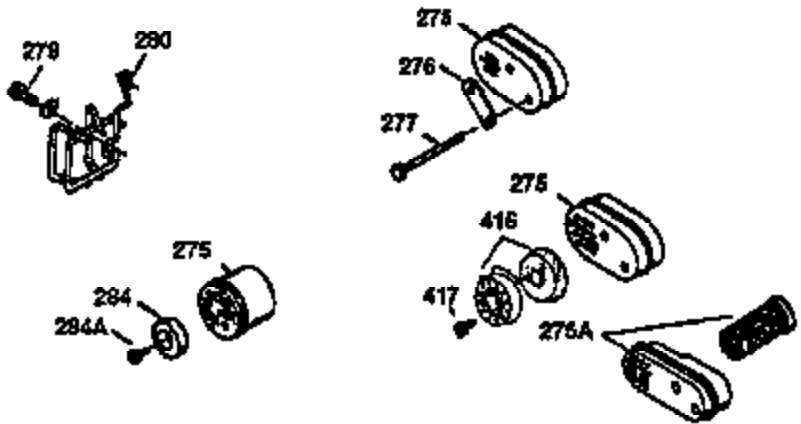

ILLUSTRATION SHOWS TYPICAL PARTS ONLY. ORDER BY PART NUMBER. PARTS NOT LISTED ARE SUPPLIED BY OEM.

Ref #	Part Number	Qty	Description
19	35998	1	Extension Spring
69	35261	1	* Mounting Flange Gasket
70	30571C	1	Mounting Flange (Incl.72 thru 83,311)
90	611112	1	Flywheel
182	6201	2	Screw, 1/4-28 x 7/8"
185	31384A	1	Intake Pipe (Incl. 224)
186	36255	1	Governor Link
200	35999	1	Control Bracket
209	30200	2	Screw, 10-24 x 9/16"
223	650451	2	Screw, 1/4-20 x 1"
238	650806	2	Screw, 10-32 x 5/8"
245	34340	1	Air Cleaner Filter
250	34341B	1	Air Cleaner Cover
275	36473	1	Muffler (Incl. 277)
277	650988	2	Screw, 1/4-20 x 2-5/16"
416	36085	1	Spark Arrestor Kit (Incl. 417)(Optional)
417	650760	1	Screw, 8-32 x 3/8" (Optional)