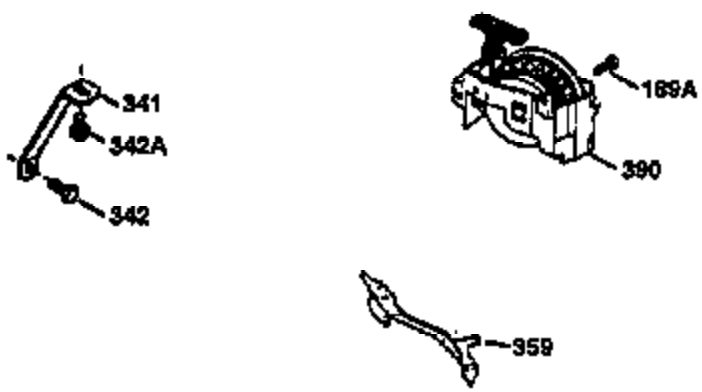

ILLUSTRATION SHOWS TYPICAL PARTS ONLY, ORDER BY PART NUMBER. PARTS NOT LISTED ARE SUPPLIED BY OEM.

Ref #	Part Number	Qty	Description
189A	650844	1	Screw, 1/4-20 x 3/4"
238	650806	2	Screw, 10-32 x 5/8"
239	34338	1	* Air Cleaner Gasket
245	34340	1	Air Cleaner Filter
250	36213	1	Air Cleaner Cover
260	36648	1	Blower Housing
263	36214	1	Trim Ring
287	650926	2	Screw, 8-32 x 21/64"
300	35586	1	Fuel Tank (Incl. 292 & 301)
301	36246	1	Fuel Cap
359	36609	1	Flywheel Guard
390	590694	1	Rewind Starter (NOTE: This engine could have been built with 590686 starter. Refer to the design of the air intake louvers for part identification. Individual starter parts do not interchange.)